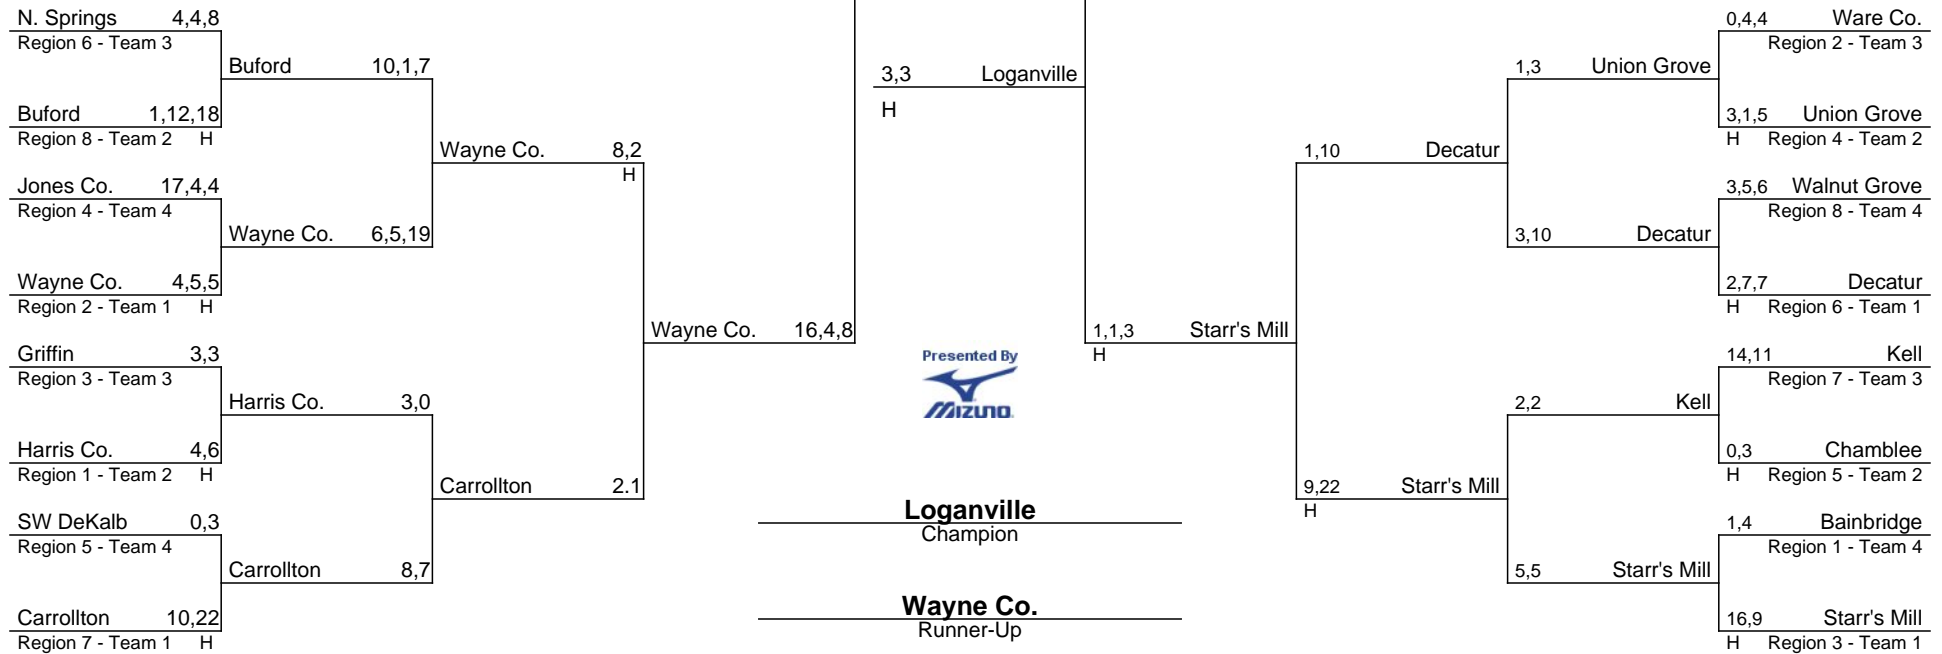

Loganville
Champion

Wayne Co.
Runner-Up

In ALL rounds, the higher seeded team will host. If both teams are the same seed, a coin flip will determine the host school. Exceptions to the scheduled dates may be made with the approval of the Executive Director. In the FINALS, the "H" in the bracket indicates the designated home team for Game One.