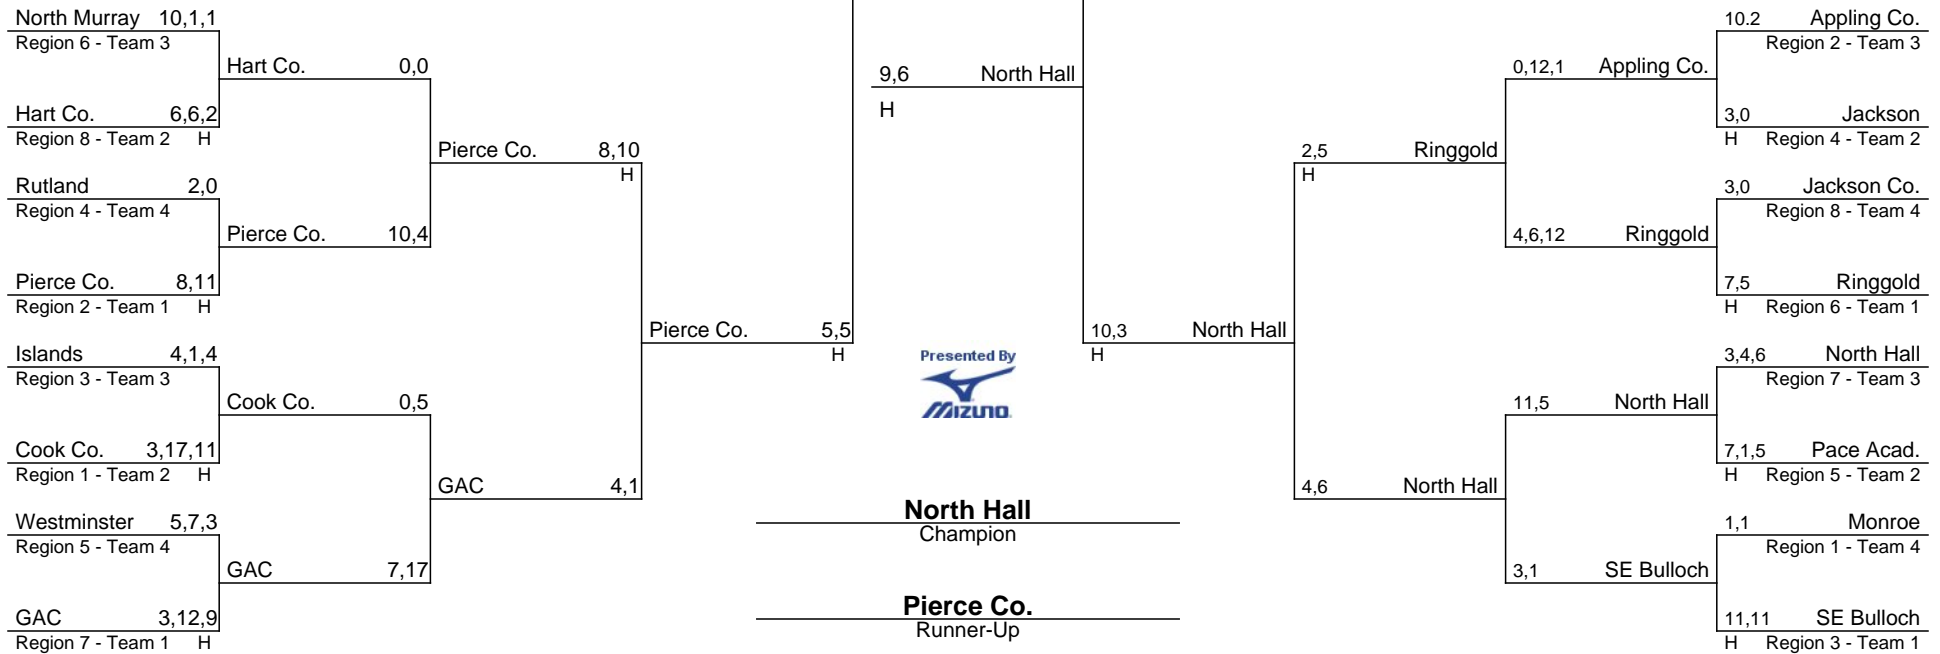

North Hall
Champion

Pierce Co.
Runner-Up

In ALL rounds, the higher seeded team will host. If both teams are the same seed, a coin flip will determine the host school. Exceptions to the scheduled dates may be made with the approval of the Executive Director. In the FINALS, the "H" in the bracket indicates the designated home team for Game One.