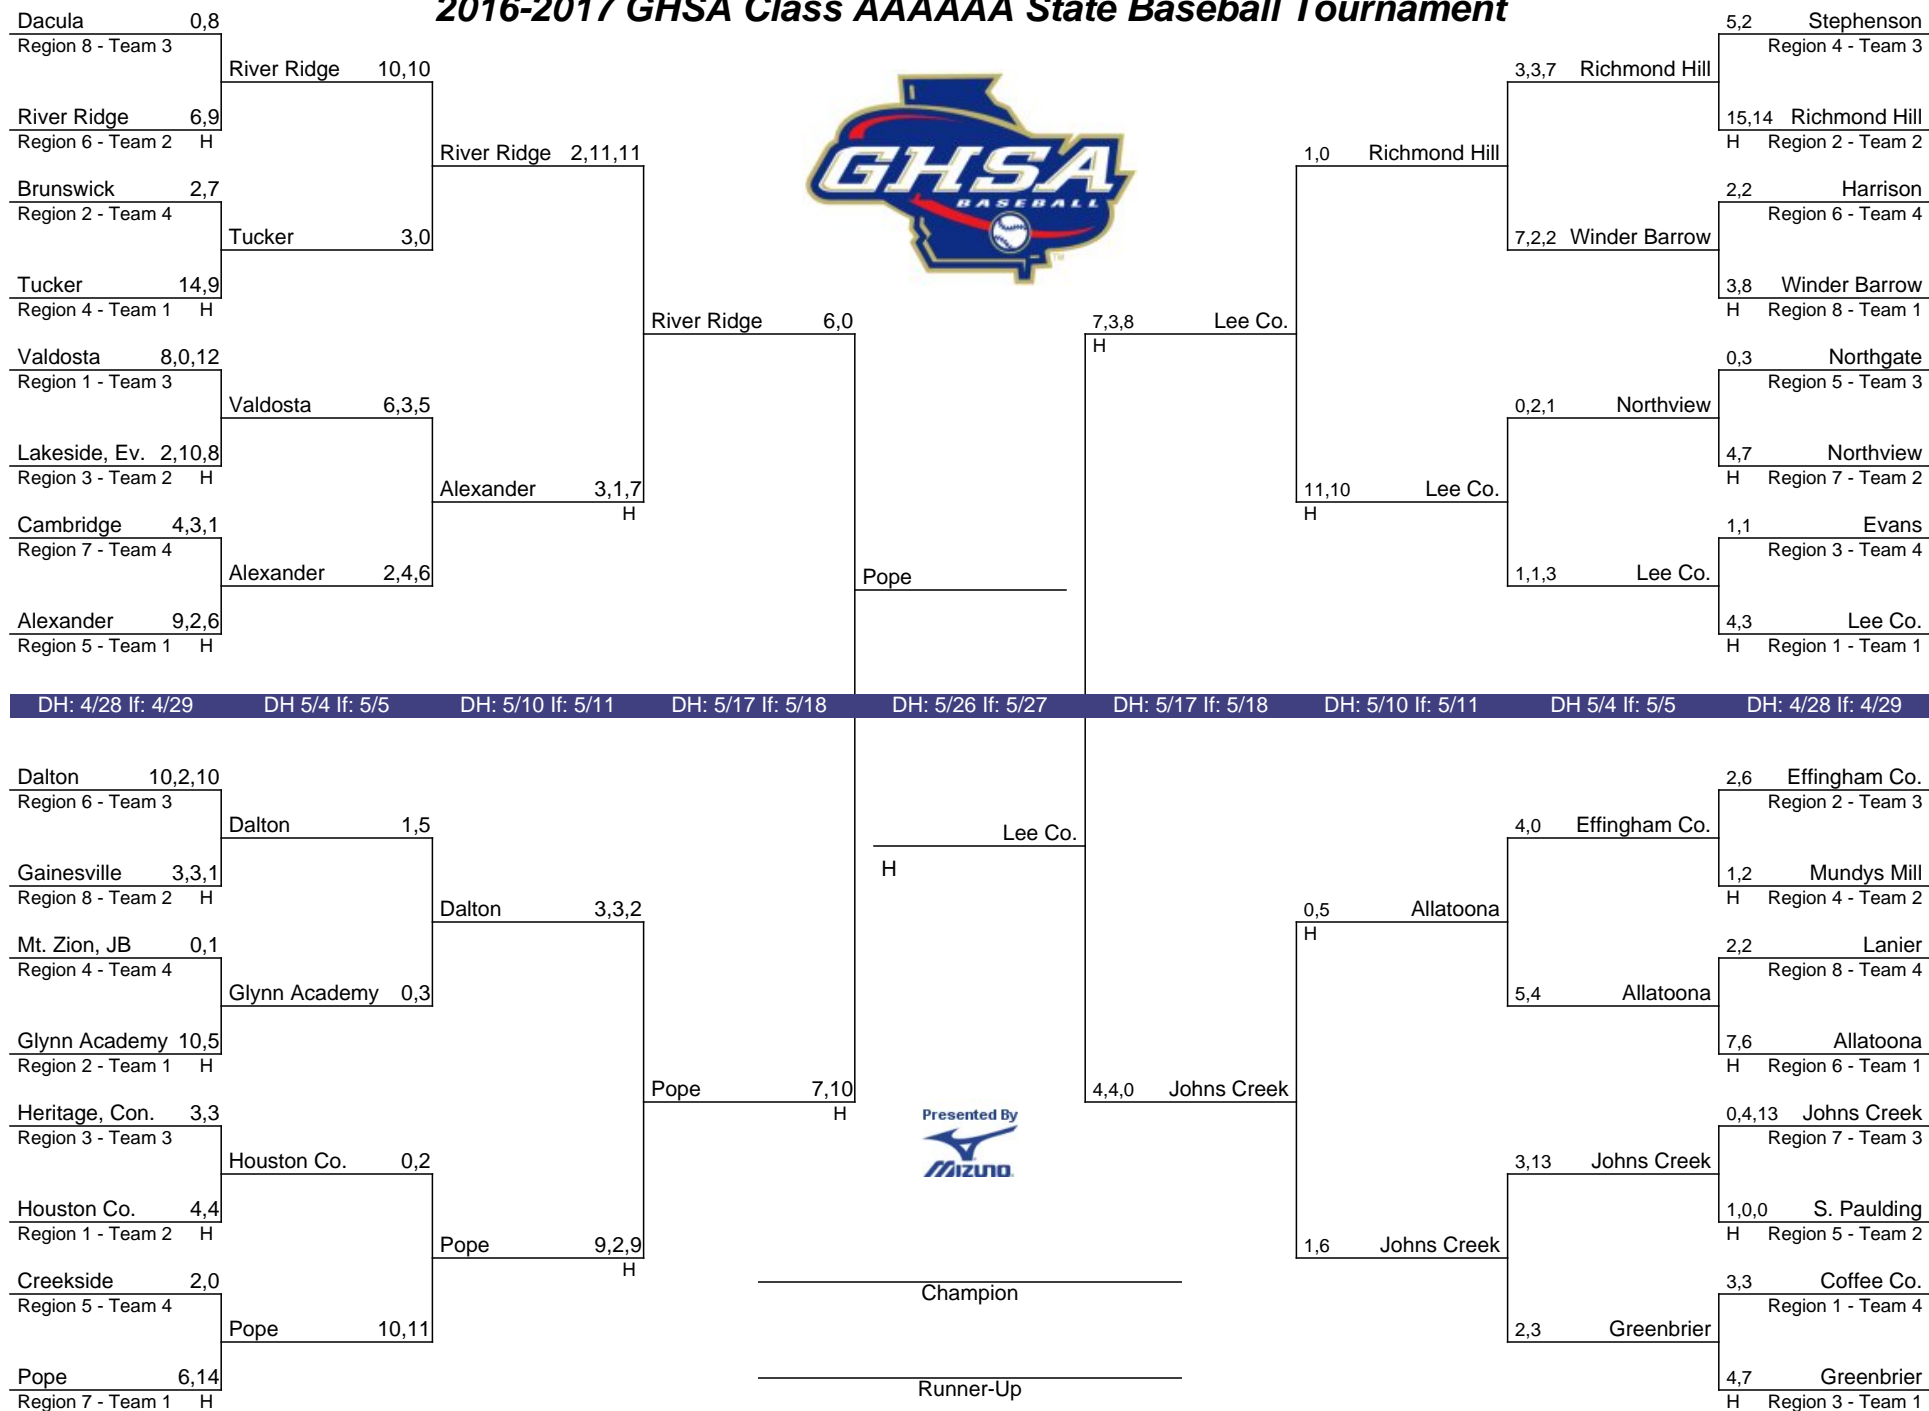

2016-2017 GHSA Class AAAAAA State Baseball Tournament

In ALL rounds, the higher seeded team will host. If both teams are the same seed, a coin flip will determine the host school. Exceptions to the scheduled dates may be made with the approval of the Executive Director. In the FINALS, the "H" in the bracket indicates the designated home team for Game One.