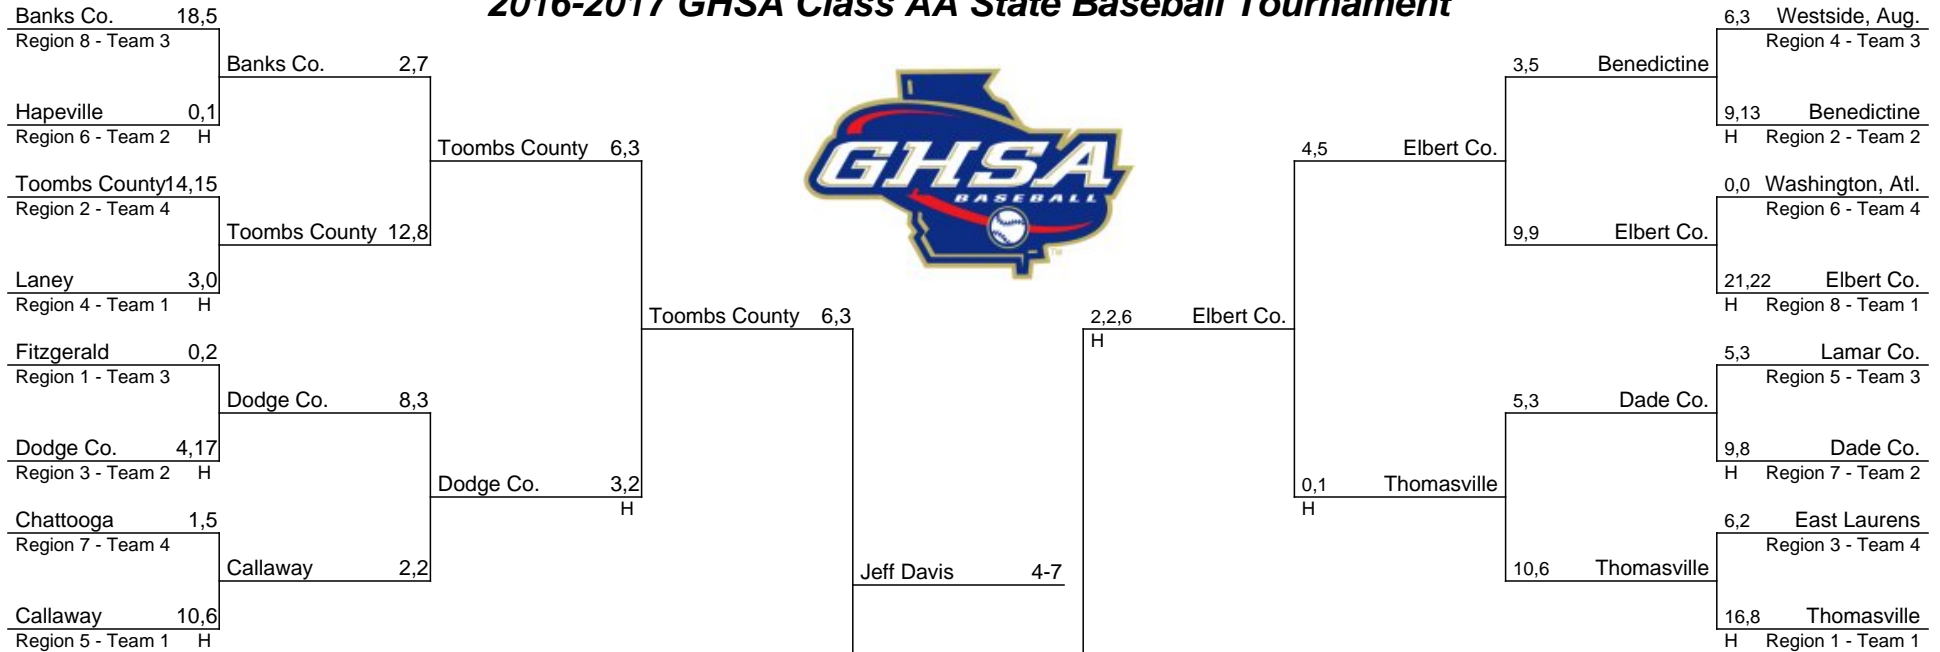

2016-2017 GHSA Class AA State Baseball Tournament

March 4   DH 5/4 If: 5/5   DH: 5/10 If: 5/11   DH: 5/17 If: 5/18   DH: 5/24 If: 5/27   DH: 5/17 If: 5/18   DH: 5/10 If: 5/11   DH 5/4 If: 5/5   March 4