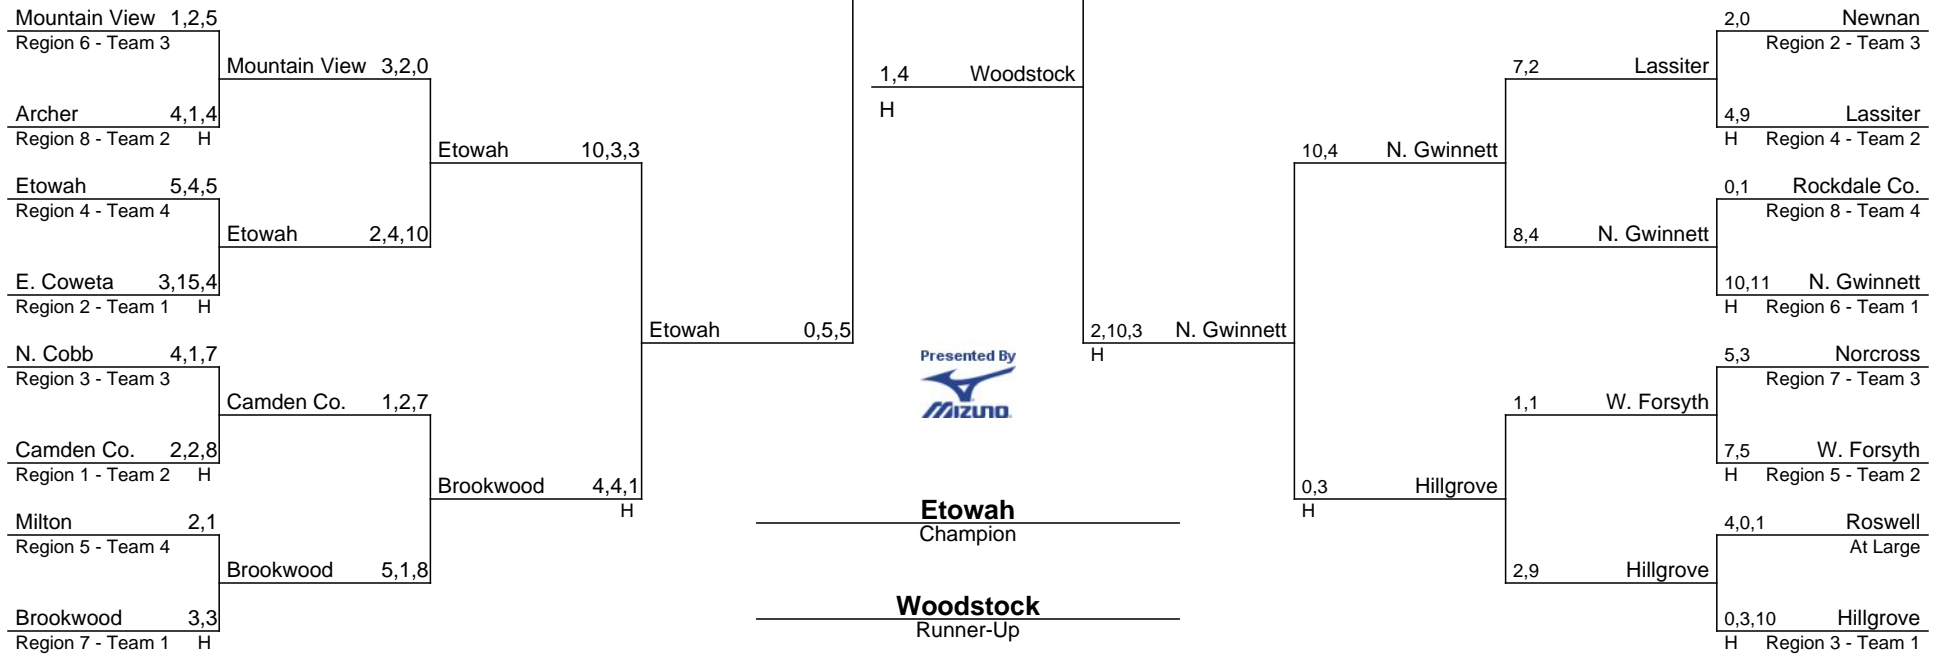

Etowah
Champion

Woodstock
Runner-Up

In ALL rounds, the higher seeded team will host. If both teams are the same seed, a coin flip will determine the host school. Exceptions to the scheduled dates may be made with the approval of the Executive Director. In the FINALS, the "H" in the bracket indicates the designated home team for Game One.