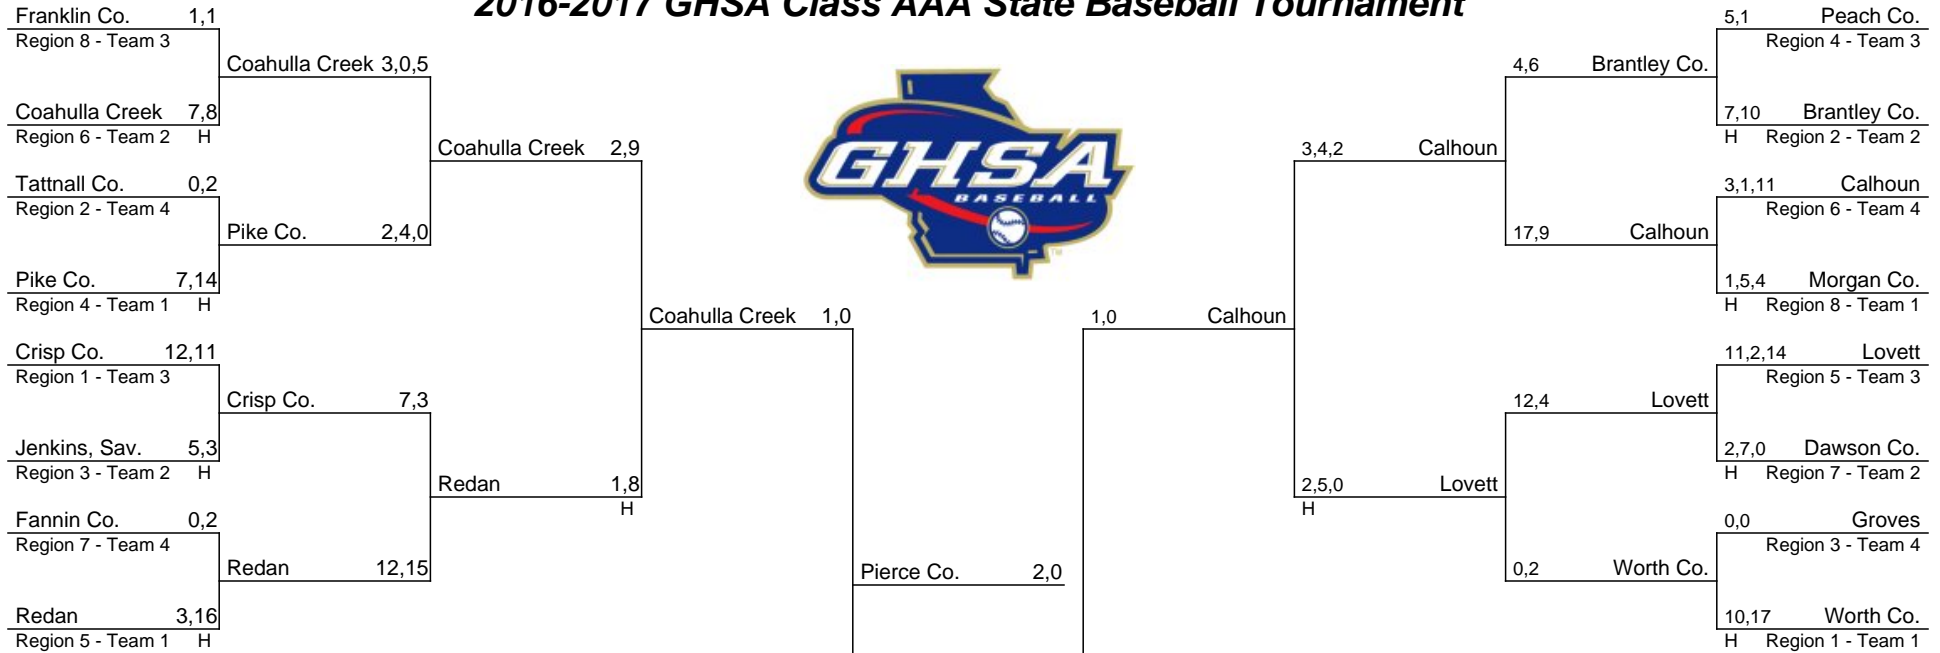

2016-2017 GHSA Class AAA State Baseball Tournament

DH: 4/28 If: 4/29   DH 5/4 If: 5/5   DH: 5/10 If: 5/11   DH: 5/17 If: 5/18   DH: 5/25 If: 5/27   DH: 5/17 If: 5/18   DH: 5/10 If: 5/11   DH 5/4 If: 5/5   DH: 4/28 If: 4/29