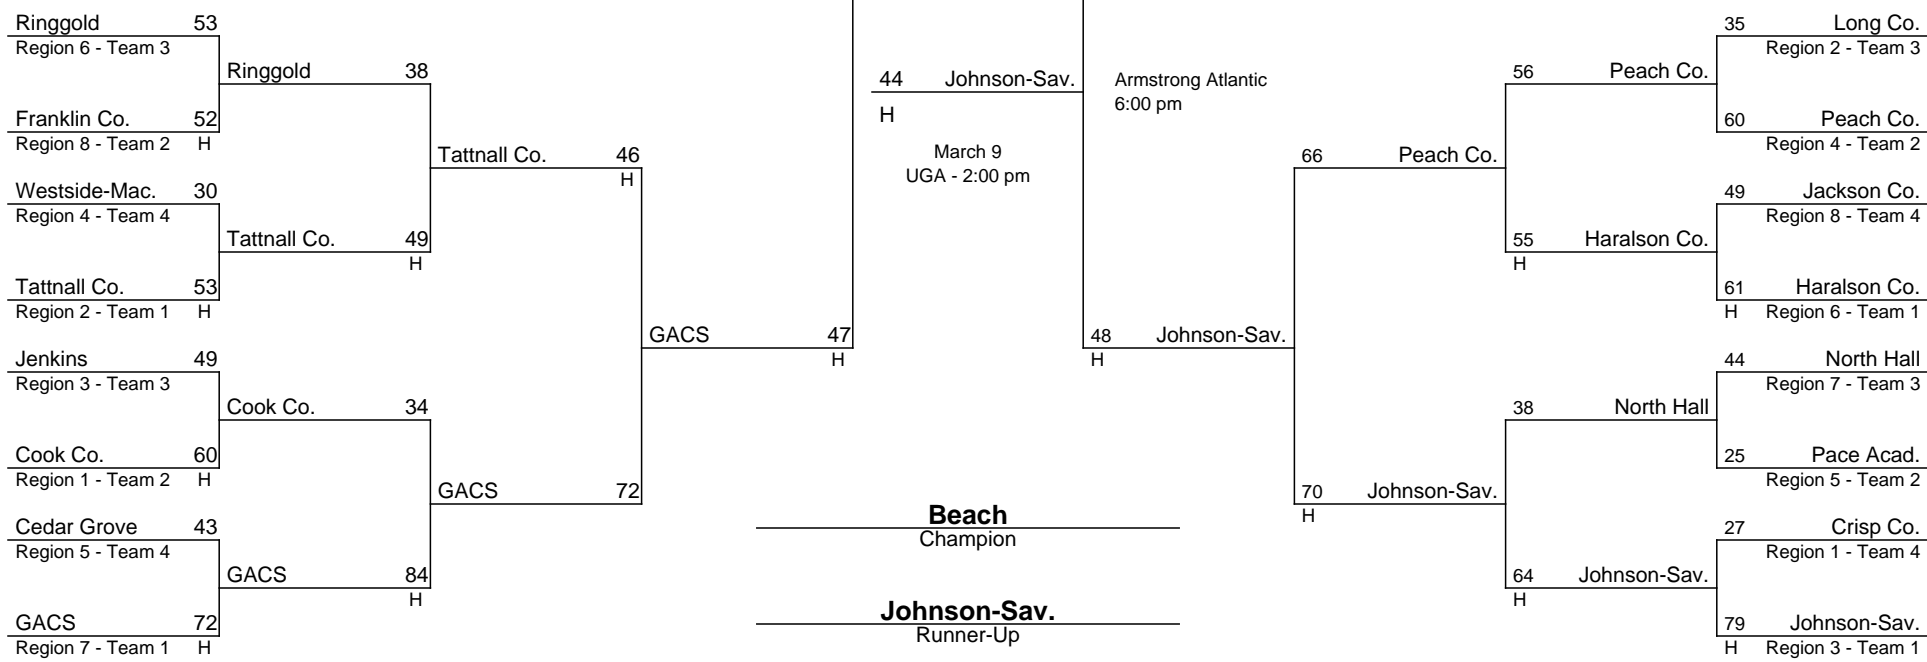

2016-2017 GHSA Class A Public Girls State Basketball Tournament

Feb. 17-18 Feb. 22-23 Feb. 28-March 1 March 4 March 8-11 March 4 Feb. 28-March 1 Feb. 22-23 Feb. 17-18

FIRST, SECOND & THIRD ROUND INFORMATION: Higher seeded team will host. Girls play on first playing date and Boys play on second playing date unless a doubleheader is scheduled. Minimum seating capacity: 7A, 6A & 5A - 1,200; 4A - 1,000, 3A - 700; 2A - 700; A - 500 (with bleachers on both sides). FINALS: The (H) in the bracket indicates the designated home school.

2016-2017 GHSA Class AAA Girls State Basketball Tournament

Feb. 17-18
Feb. 22-23
Feb. 28-March 1
March 4
March 8-11
March 4
Feb. 28-March 1
Feb. 22-23
Feb. 17-18

FIRST, SECOND & THIRD ROUND INFORMATION: Higher seeded team will host. If both teams are the same seed, a coin flip will determine the host school. Girls play on first playing date and Boys play on second playing date unless a doubleheader is scheduled. Minimum seating capacity: 7A, 6A & 5A - 1,200; 4A - 1,000, 3A - 700; 2A - 700; A - 500 (with bleachers on both sides). FINALS: The (H) in the bracket indicates the designated home school.