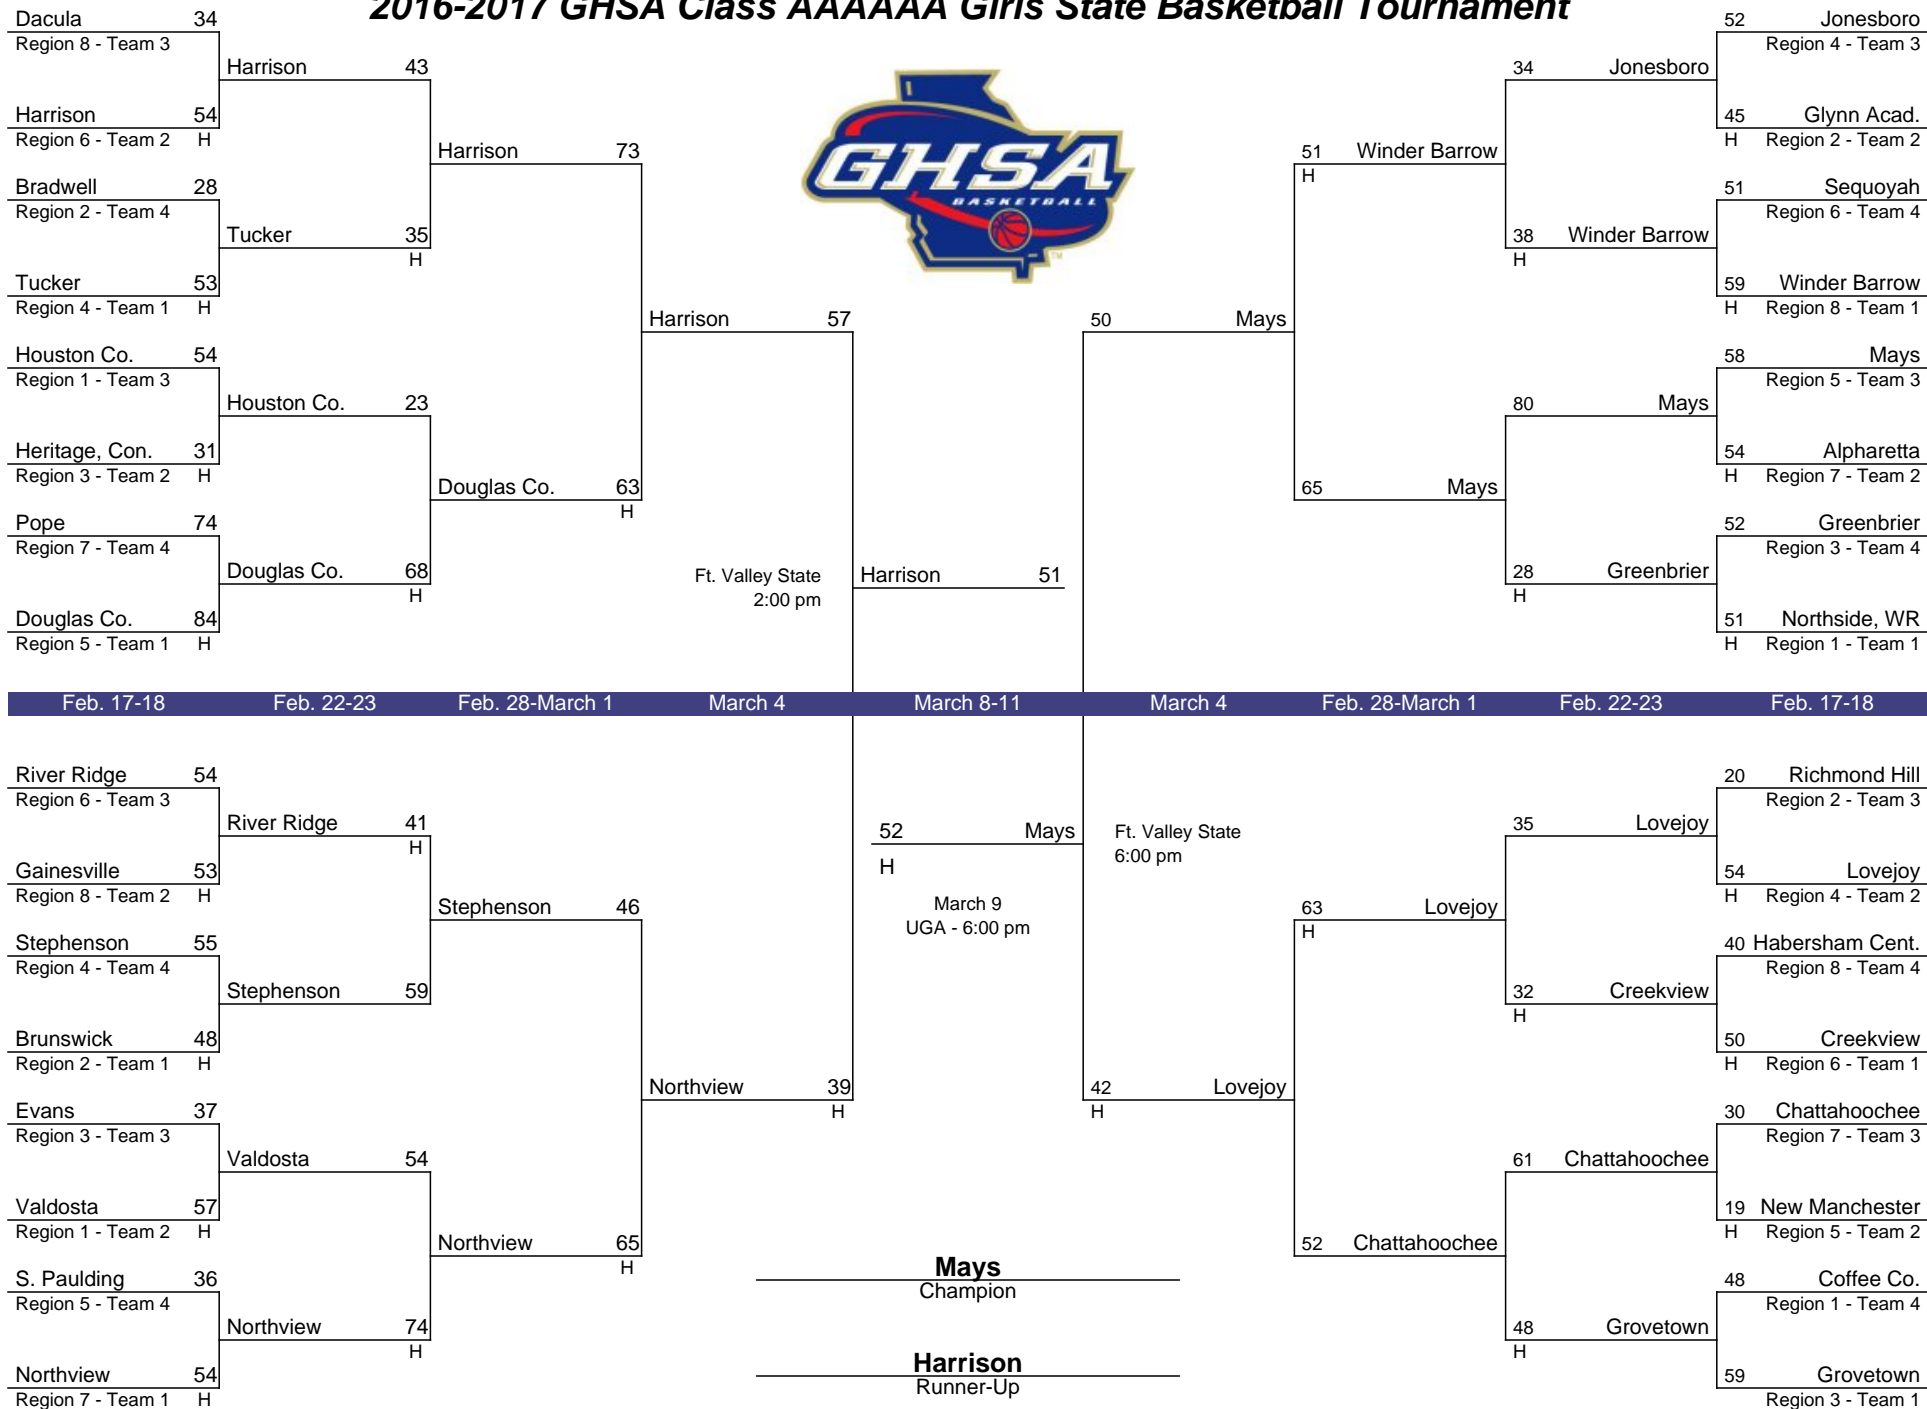

2016-2017 GHSA Class AAAAAA Girls State Basketball Tournament

FIRST, SECOND & THIRD ROUND INFORMATION: Higher seeded team will host. If both teams are the same seed, a coin flip will determine the host school. Girls play on first playing date and Boys play on second playing date unless a doubleheader is scheduled. Minimum seating capacity: 7A, 6A & 5A - 1,200; 4A - 1,000, 3A - 700; 2A - 700; A - 500 (with bleachers on both sides). FINALS: The (H) in the bracket indicates the designated home school.