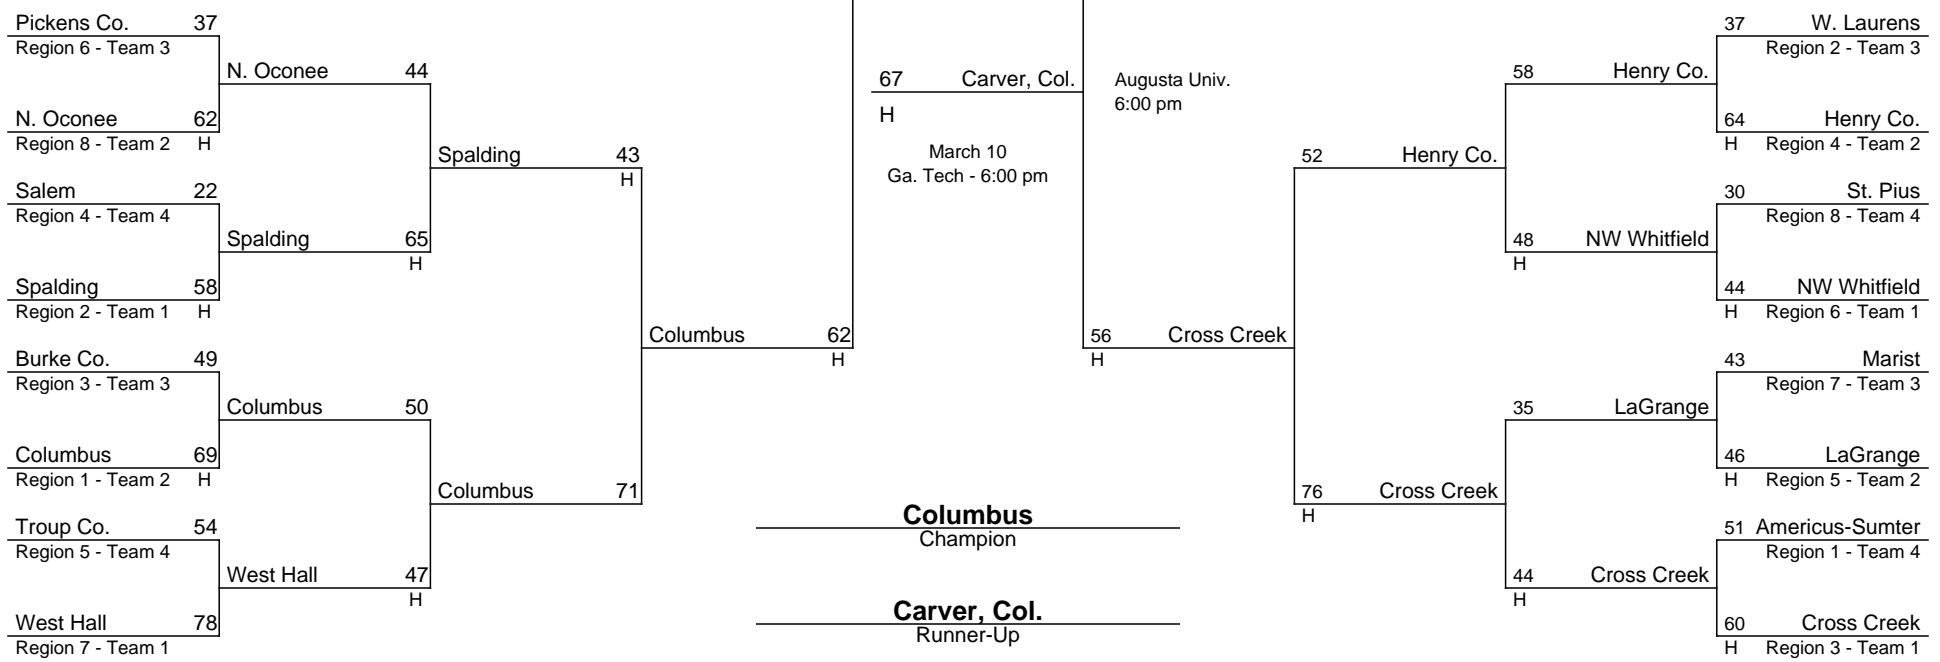

2016-2017 GHSA Class AAA Girls State Basketball Tournament

Feb. 17-18
Feb. 22-23
Feb. 28-March 1
March 4
March 8-11
March 4
Feb. 28-March 1
Feb. 22-23
Feb. 17-18

FIRST, SECOND & THIRD ROUND INFORMATION: Higher seeded team will host. If both teams are the same seed, a coin flip will determine the host school. Girls play on first playing date and Boys play on second playing date unless a doubleheader is scheduled. Minimum seating capacity: 7A, 6A & 5A - 1,200; 4A - 1,000, 3A - 700; 2A - 700; A - 500 (with bleachers on both sides). FINALS: The (H) in the bracket indicates the designated home school.

2016-2017 GHSA Class AAAA Girls State Basketball Tournament

Feb. 17-18 Feb. 22-23 Feb. 28-March 1 March 4 March 8-11 March 4 Feb. 28-March 1 Feb. 22-23 Feb. 17-18

FIRST, SECOND & THIRD ROUND INFORMATION: Higher seeded team will host. If both teams are the same seed, a coin flip will determine the host school. Girls play on first playing date and Boys play on second playing date unless a doubleheader is scheduled. Minimum seating capacity: 7A, 6A & 5A - 1,200; 4A - 1,000, 3A - 700; 2A - 700; A - 500 (with bleachers on both sides). FINALS: The (H) in the bracket indicates the designated home school.

2016-2017 GHSA Class AAAAA Girls State Basketball Tournament

Feb. 17-18
Feb. 22-23
Feb. 28-March 1
March 4
March 8-11
March 4
Feb. 28-March 1
Feb. 22-23
Feb. 17-18

FIRST, SECOND & THIRD ROUND INFORMATION: Higher seeded team will host. If both teams are the same seed, a coin flip will determine the host school. Girls play on first playing date and Boys play on second playing date unless a doubleheader is scheduled. Minimum seating capacity: 7A, 6A & 5A - 1,200; 4A - 1,000, 3A - 700; 2A - 700; A - 500 (with bleachers on both sides). FINALS: The (H) in the bracket indicates the designated home school.