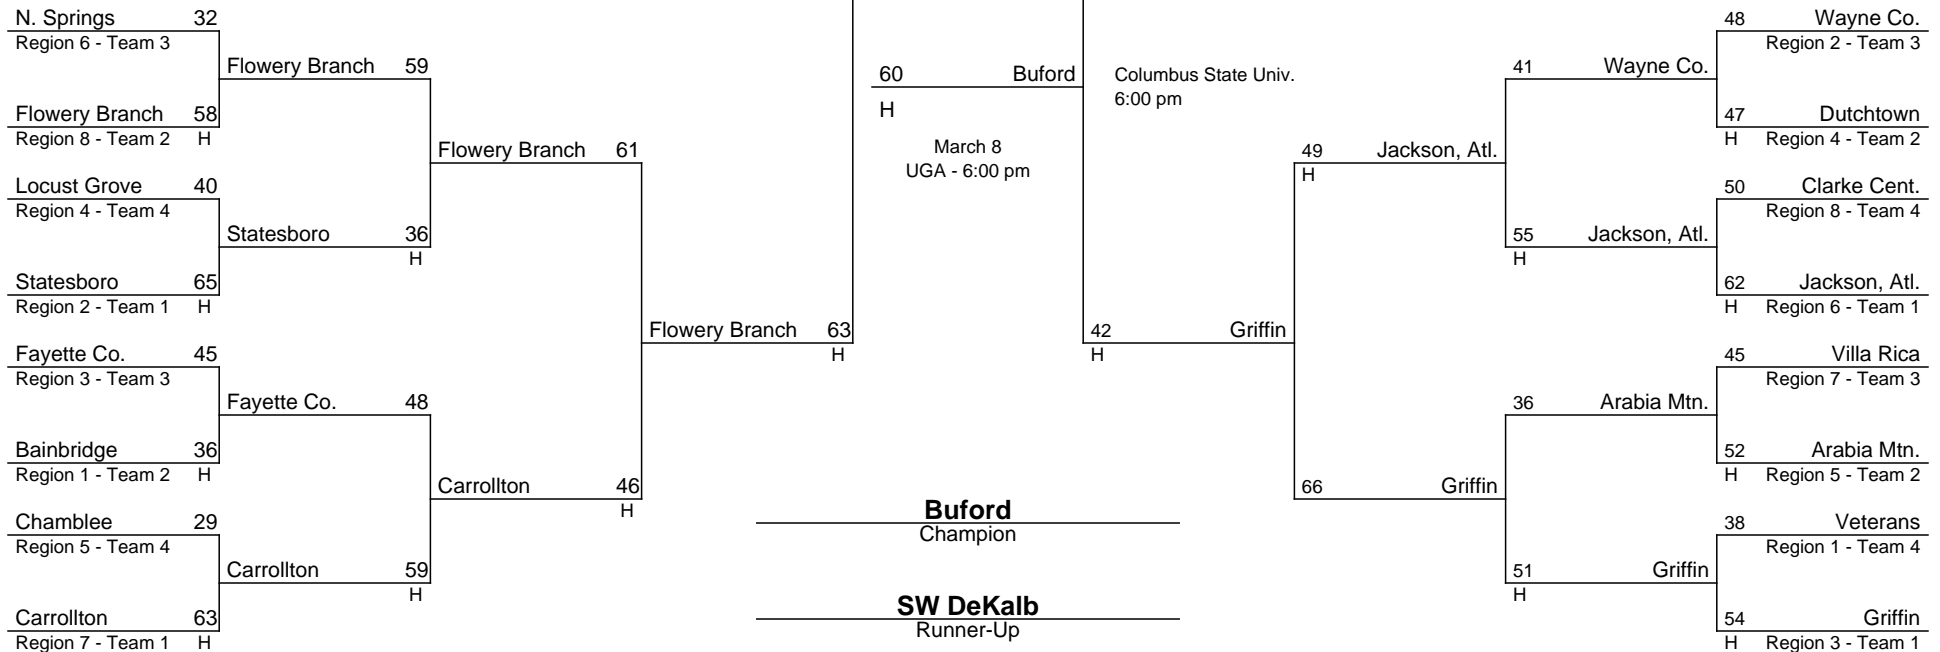

2016-2017 GHSA Class AAAA Girls State Basketball Tournament

Feb. 17-18 Feb. 22-23 Feb. 28-March 1 March 4 March 8-11 March 4 Feb. 28-March 1 Feb. 22-23 Feb. 17-18

FIRST, SECOND & THIRD ROUND INFORMATION: Higher seeded team will host. If both teams are the same seed, a coin flip will determine the host school. Girls play on first playing date and Boys play on second playing date unless a doubleheader is scheduled. Minimum seating capacity: 7A, 6A & 5A - 1,200; 4A - 1,000, 3A - 700; 2A - 700; A - 500 (with bleachers on both sides). FINALS: The (H) in the bracket indicates the designated home school.

2016-2017 GHSA Class AAAAA Girls State Basketball Tournament

Feb. 17-18
Feb. 22-23
Feb. 28-March 1
March 4
March 8-11
March 4
Feb. 28-March 1
Feb. 22-23
Feb. 17-18

FIRST, SECOND & THIRD ROUND INFORMATION: Higher seeded team will host. If both teams are the same seed, a coin flip will determine the host school. Girls play on first playing date and Boys play on second playing date unless a doubleheader is scheduled. Minimum seating capacity: 7A, 6A & 5A - 1,200; 4A - 1,000, 3A - 700; 2A - 700; A - 500 (with bleachers on both sides). FINALS: The (H) in the bracket indicates the designated home school.