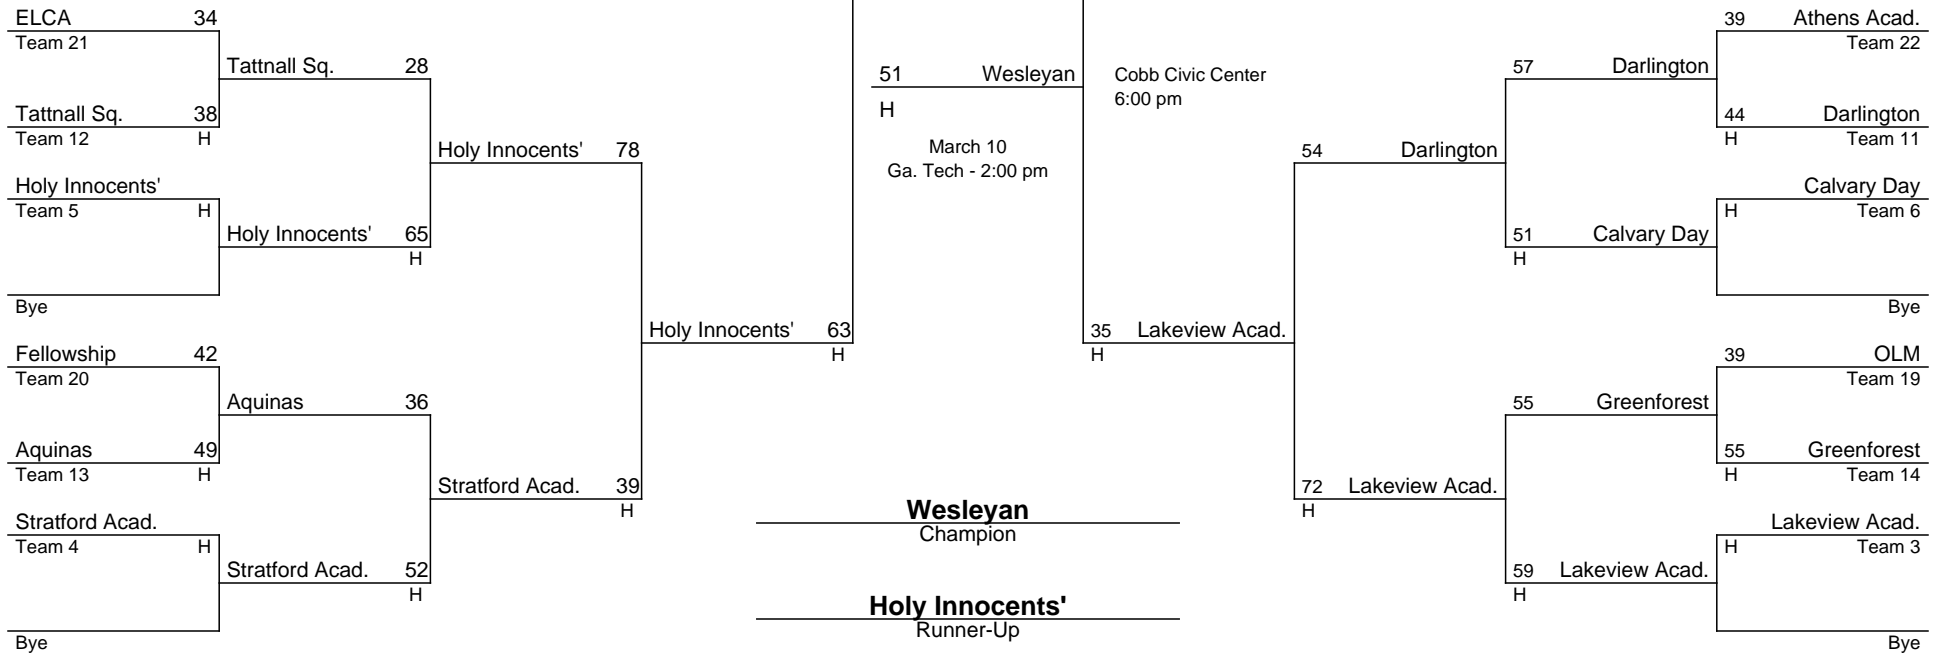

2016-2017 GHSA Class A Private Girls State Basketball Tournament

Feb. 17-18 Feb. 22-23 Feb. 28-March 1 March 4 March 8-11 March 4 Feb. 28-March 1 Feb. 22-23 Feb. 17-18

FIRST, SECOND & THIRD ROUND INFORMATION: Higher seeded team will host. Girls play on first playing date and Boys play on second playing date unless a doubleheader is scheduled. Minimum seating capacity: 7A, 6A & 5A - 1,200; 4A - 1,000, 3A - 700; 2A - 700; A - 500 (with bleachers on both sides). FINALS: The (H) in the bracket indicates the designated home school.

2016-2017 GHSA Class A Public Girls State Basketball Tournament

Feb. 17-18 Feb. 22-23 Feb. 28-March 1 March 4 March 8-11 March 4 Feb. 28-March 1 Feb. 22-23 Feb. 17-18

FIRST, SECOND & THIRD ROUND INFORMATION: Higher seeded team will host. Girls play on first playing date and Boys play on second playing date unless a doubleheader is scheduled. Minimum seating capacity: 7A, 6A & 5A - 1,200; 4A - 1,000, 3A - 700; 2A - 700; A - 500 (with bleachers on both sides). FINALS: The (H) in the bracket indicates the designated home school.

2016-2017 GHSA Class AAA Girls State Basketball Tournament

Feb. 17-18
Feb. 22-23
Feb. 28-March 1
March 4
March 8-11
March 4
Feb. 28-March 1
Feb. 22-23
Feb. 17-18

FIRST, SECOND & THIRD ROUND INFORMATION: Higher seeded team will host. If both teams are the same seed, a coin flip will determine the host school. Girls play on first playing date and Boys play on second playing date unless a doubleheader is scheduled. Minimum seating capacity: 7A, 6A & 5A - 1,200; 4A - 1,000, 3A - 700; 2A - 700; A - 500 (with bleachers on both sides). FINALS: The (H) in the bracket indicates the designated home school.