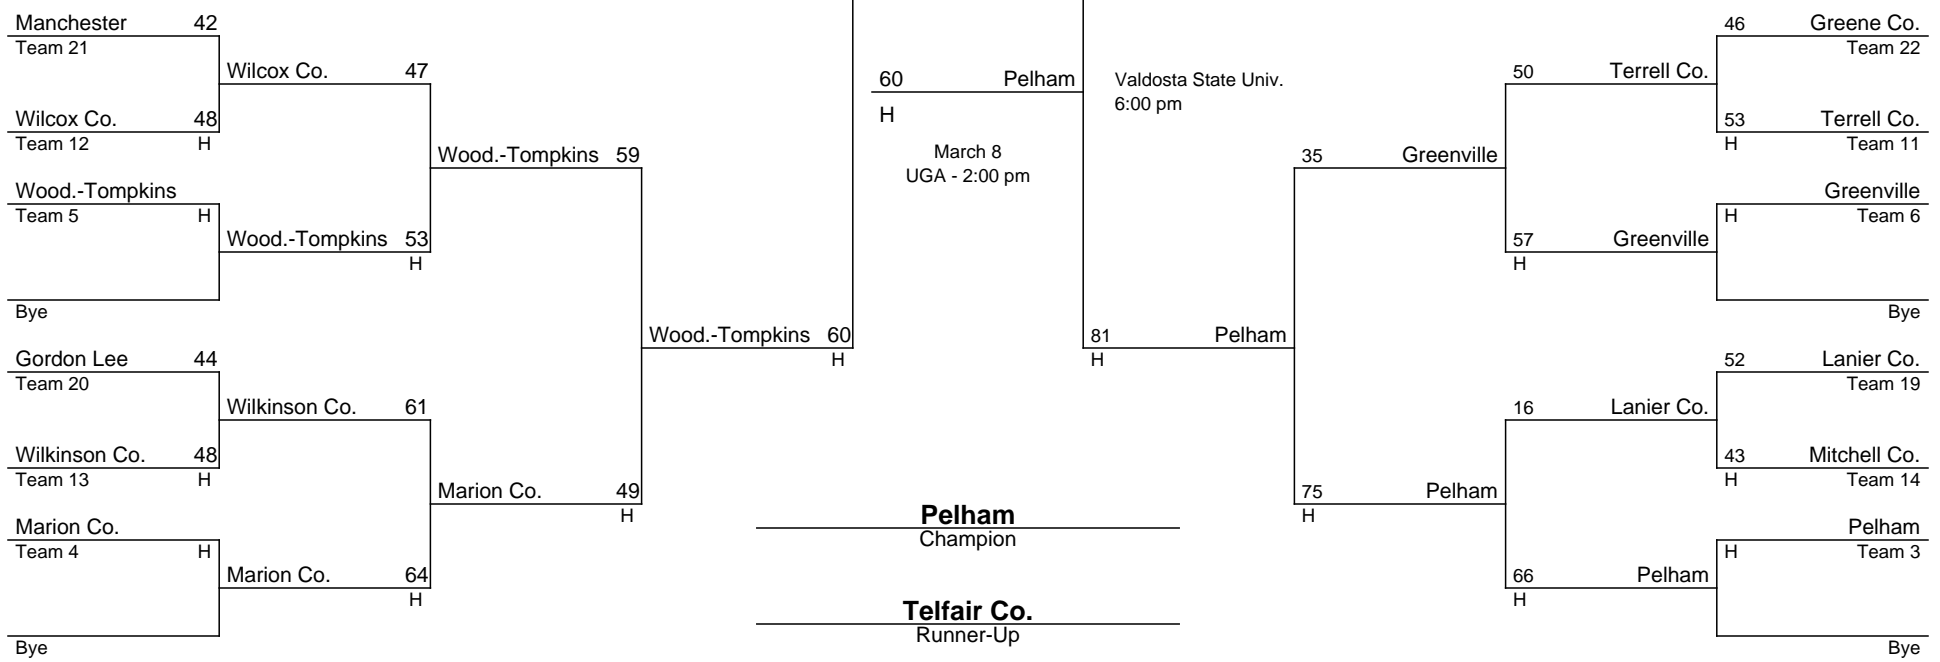

2016-2017 GHSA Class A Private Girls State Basketball Tournament

Feb. 17-18 Feb. 22-23 Feb. 28-March 1 March 4 March 8-11 March 4 Feb. 28-March 1 Feb. 22-23 Feb. 17-18

FIRST, SECOND & THIRD ROUND INFORMATION: Higher seeded team will host. Girls play on first playing date and Boys play on second playing date unless a doubleheader is scheduled. Minimum seating capacity: 7A, 6A & 5A - 1,200; 4A - 1,000, 3A - 700; 2A - 700; A - 500 (with bleachers on both sides). FINALS: The (H) in the bracket indicates the designated home school.

2016-2017 GHSA Class A Public Girls State Basketball Tournament

Feb. 17-18 Feb. 22-23 Feb. 28-March 1 March 4 March 8-11 March 4 Feb. 28-March 1 Feb. 22-23 Feb. 17-18

FIRST, SECOND & THIRD ROUND INFORMATION: Higher seeded team will host. Girls play on first playing date and Boys play on second playing date unless a doubleheader is scheduled. Minimum seating capacity: 7A, 6A & 5A - 1,200; 4A - 1,000, 3A - 700; 2A - 700; A - 500 (with bleachers on both sides). FINALS: The (H) in the bracket indicates the designated home school.