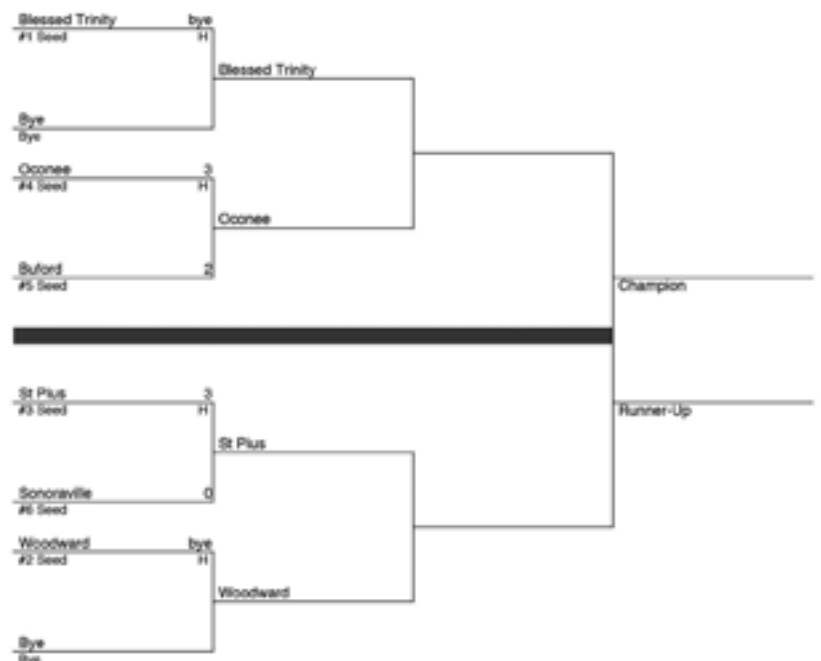

PRESENTED BY

2012-2013 GHSA Class AA State Volleyball Championship

Semifinals - Wesleyan School
Finals - Marietta HS

PRESENTED BY

The bracket shows Wesleyan (#1 Seed) and Lovett (#4 Seed) competing for the Champion title, while GACS (#3 Seed) and Westminster (#2 Seed) compete for the Runner-Up title. St. Vincent (#5 Seed) and Westside (#6 Seed) are listed as byes.