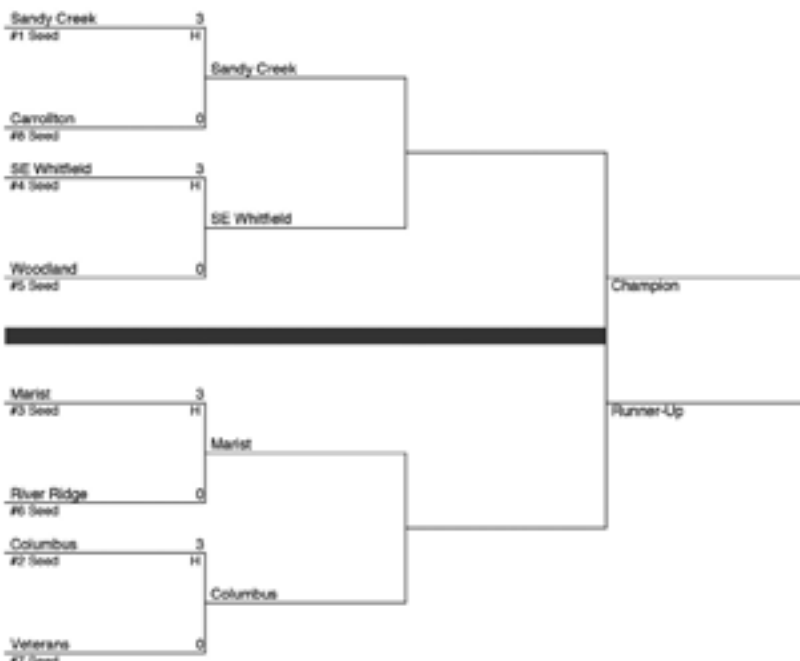

PRESENTED BY

2012-2013 GHSA Class AAAA State Volleyball Championship

Semifinals - Marist School
 Finals - Marietta HS

PRESENTED BY

2012-2013 GHSA Class AAA State Volleyball Championship

Semifinals - Woodward Academy
 Finals - Marietta HS