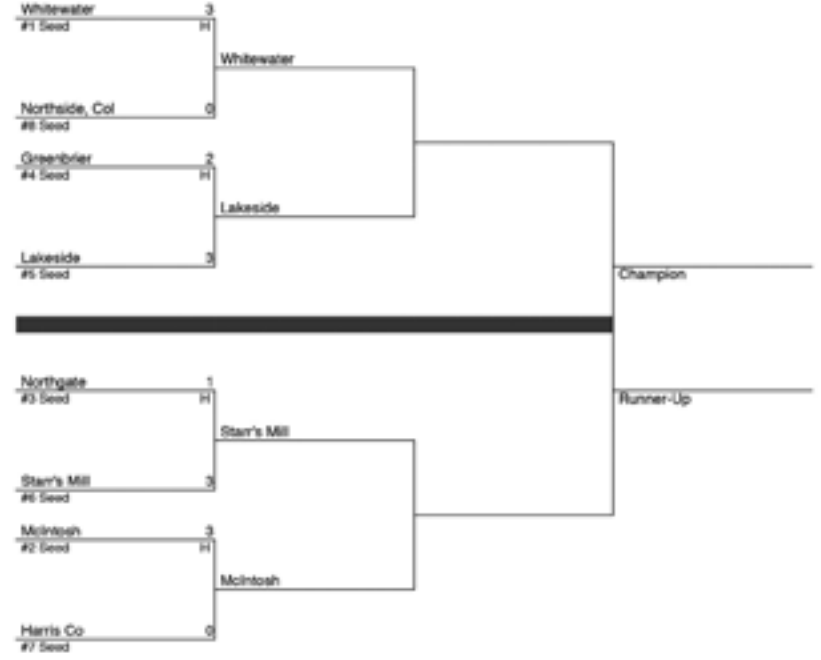

2012-2013 GHSA Class AAAAA State Volleyball Championship

Semifinals - McIntosh HS
Finals - McEachern HS

PRESENTED BY