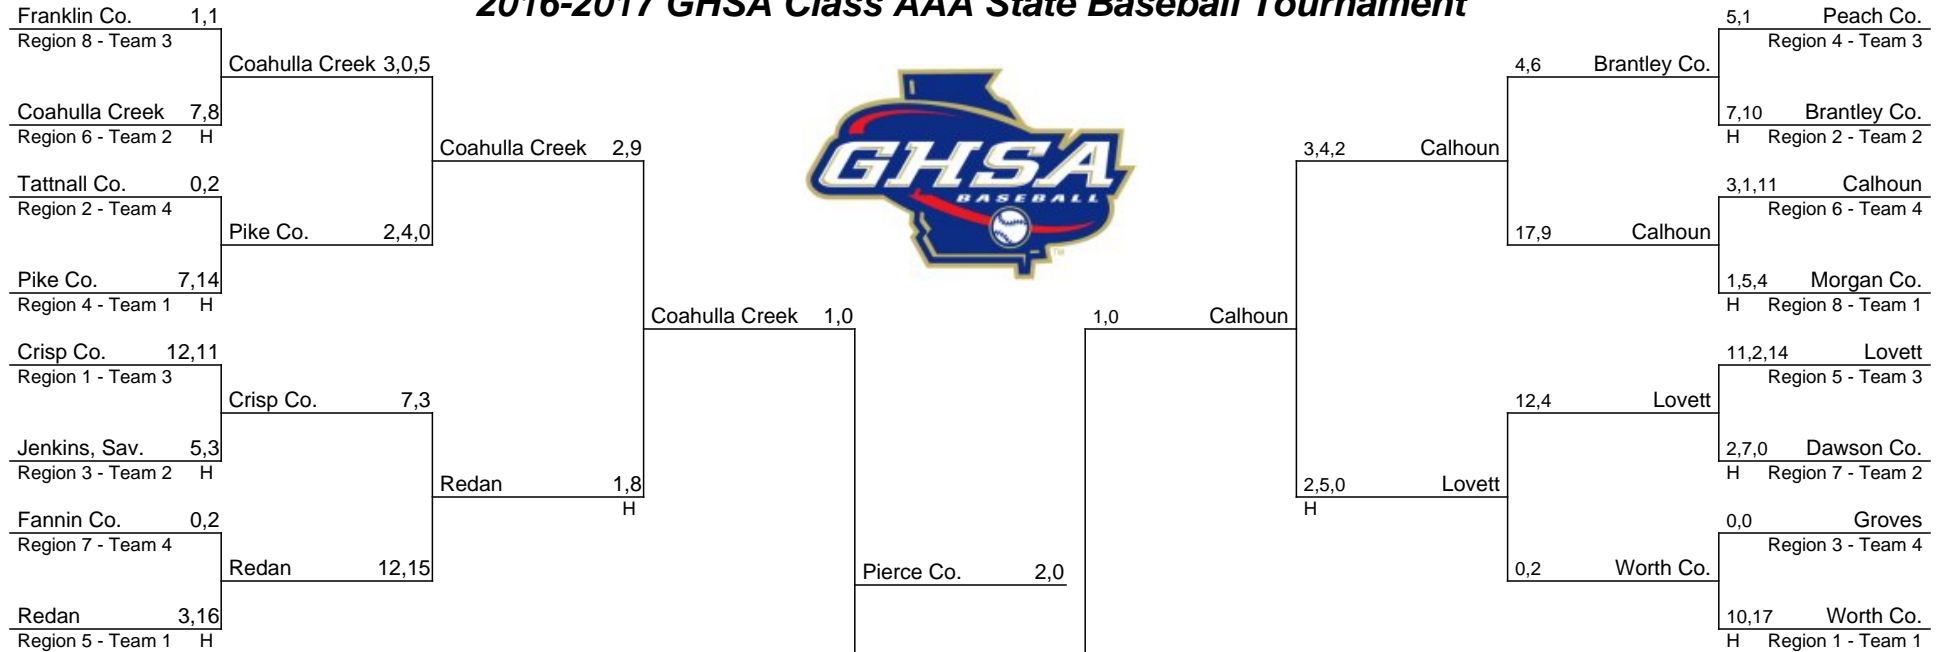

2016-2017 GHSA Class AAA State Baseball Tournament

DH: 4/28 If: 4/29   DH 5/4 If: 5/5   DH: 5/10 If: 5/11   DH: 5/17 If: 5/18   DH: 5/25 If: 5/27   DH: 5/17 If: 5/18   DH: 5/10 If: 5/11   DH 5/4 If: 5/5   DH: 4/28 If: 4/29