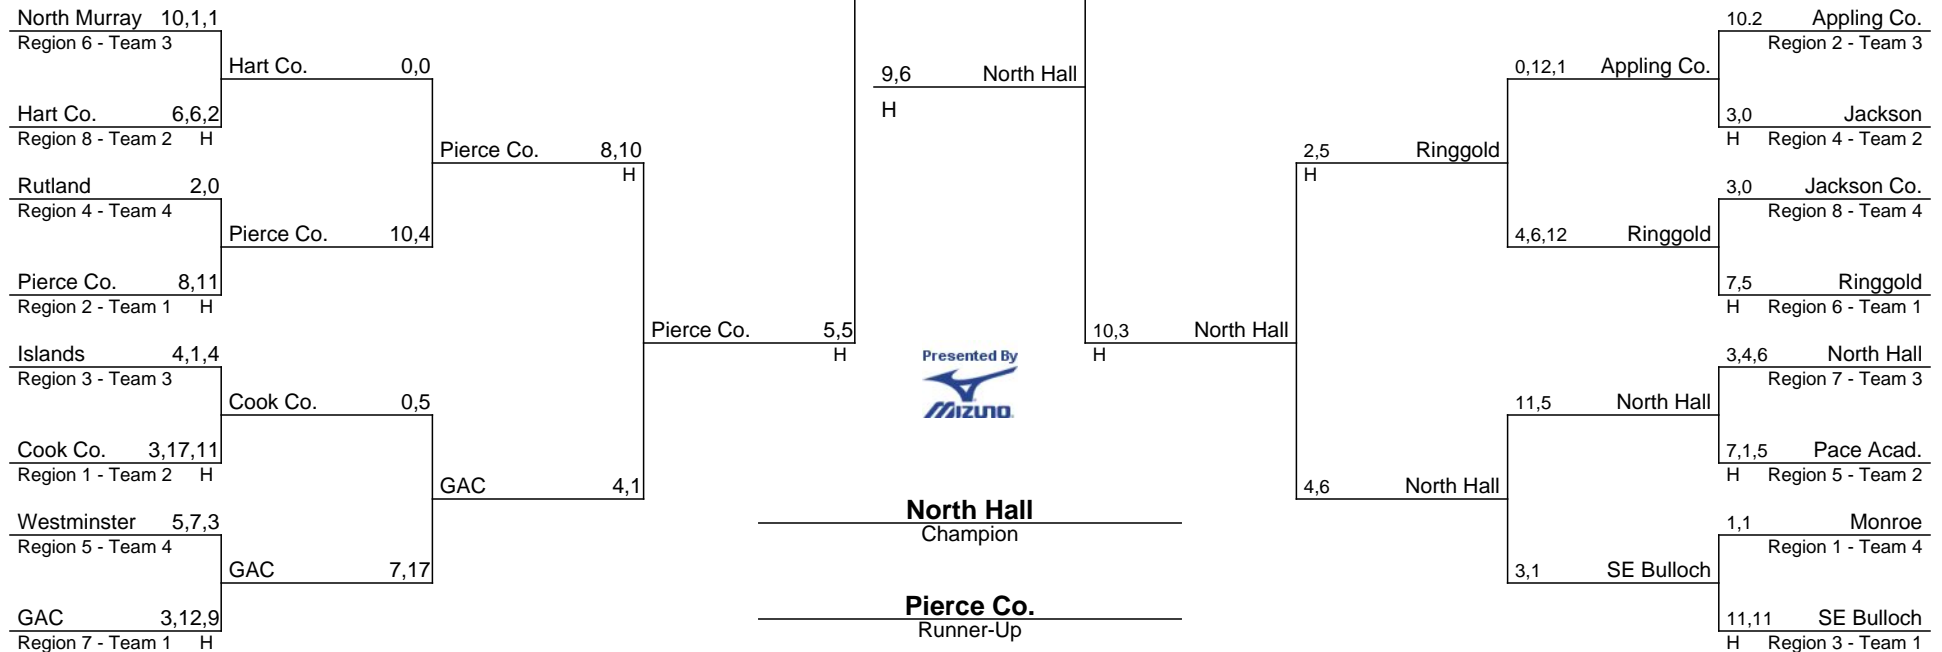

2016-2017 GHSA Class AAA State Baseball Tournament

DH: 4/28 If: 4/29 DH 5/4 If: 5/5 DH: 5/10 If: 5/11 DH: 5/17 If: 5/18 DH: 5/25 If: 5/27 DH: 5/17 If: 5/18 DH: 5/10 If: 5/11 DH 5/4 If: 5/5 DH: 4/28 If: 4/29

North Hall
Champion

Pierce Co.
Runner-Up

In ALL rounds, the higher seeded team will host. If both teams are the same seed, a coin flip will determine the host school. Exceptions to the scheduled dates may be made with the approval of the Executive Director. In the FINALS, the "H" in the bracket indicates the designated home team for Game One.

Loganville
Champion

Wayne Co.
Runner-Up

In ALL rounds, the higher seeded team will host. If both teams are the same seed, a coin flip will determine the host school. Exceptions to the scheduled dates may be made with the approval of the Executive Director. In the FINALS, the "H" in the bracket indicates the designated home team for Game One.