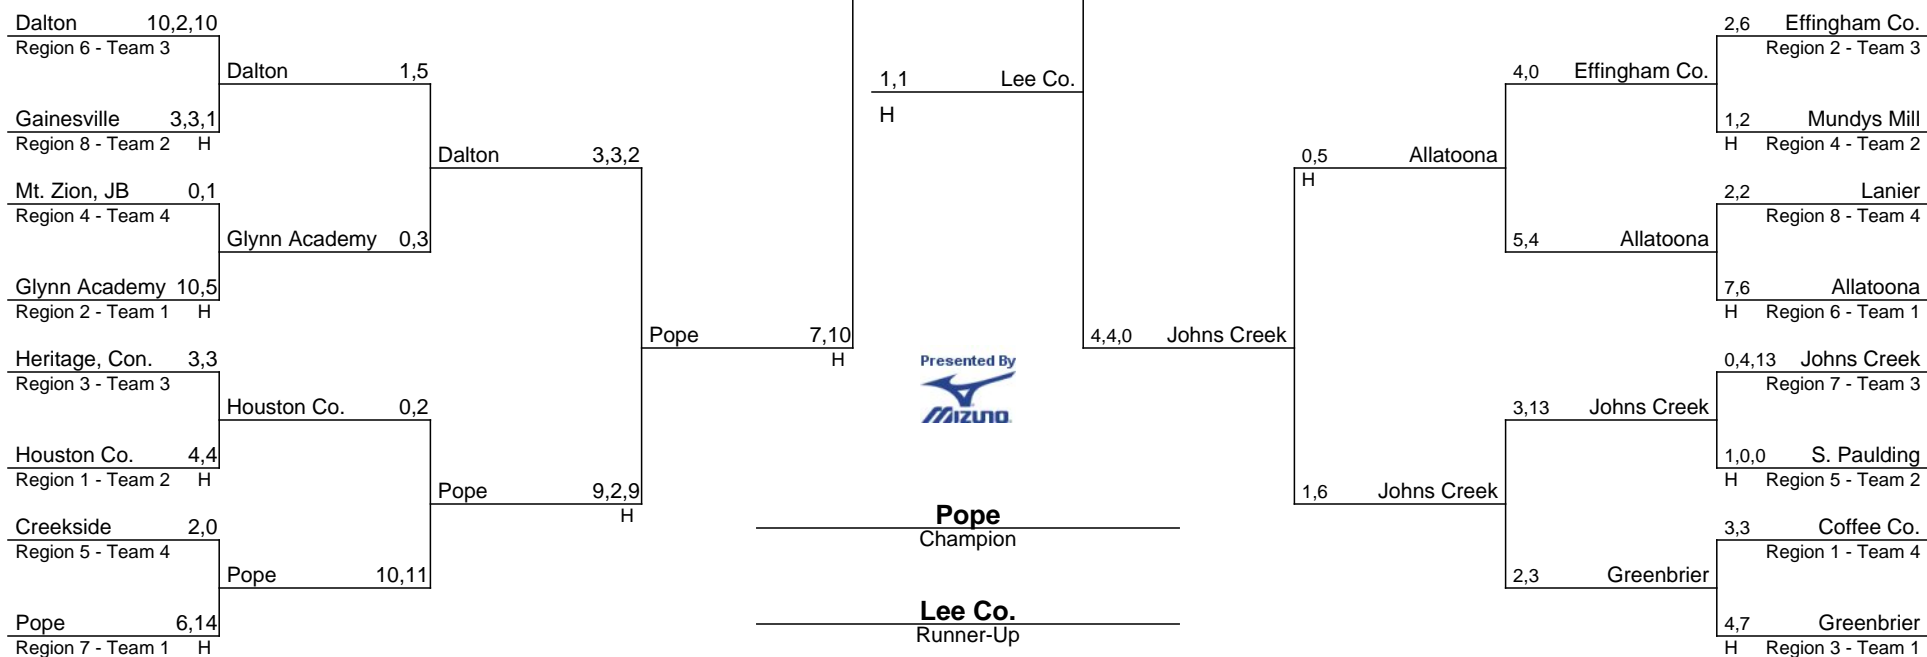

Pope
Champion

Lee Co.
Runner-Up

In ALL rounds, the higher seeded team will host. If both teams are the same seed, a coin flip will determine the host school. Exceptions to the scheduled dates may be made with the approval of the Executive Director. In the FINALS, the "H" in the bracket indicates the designated home team for Game One.