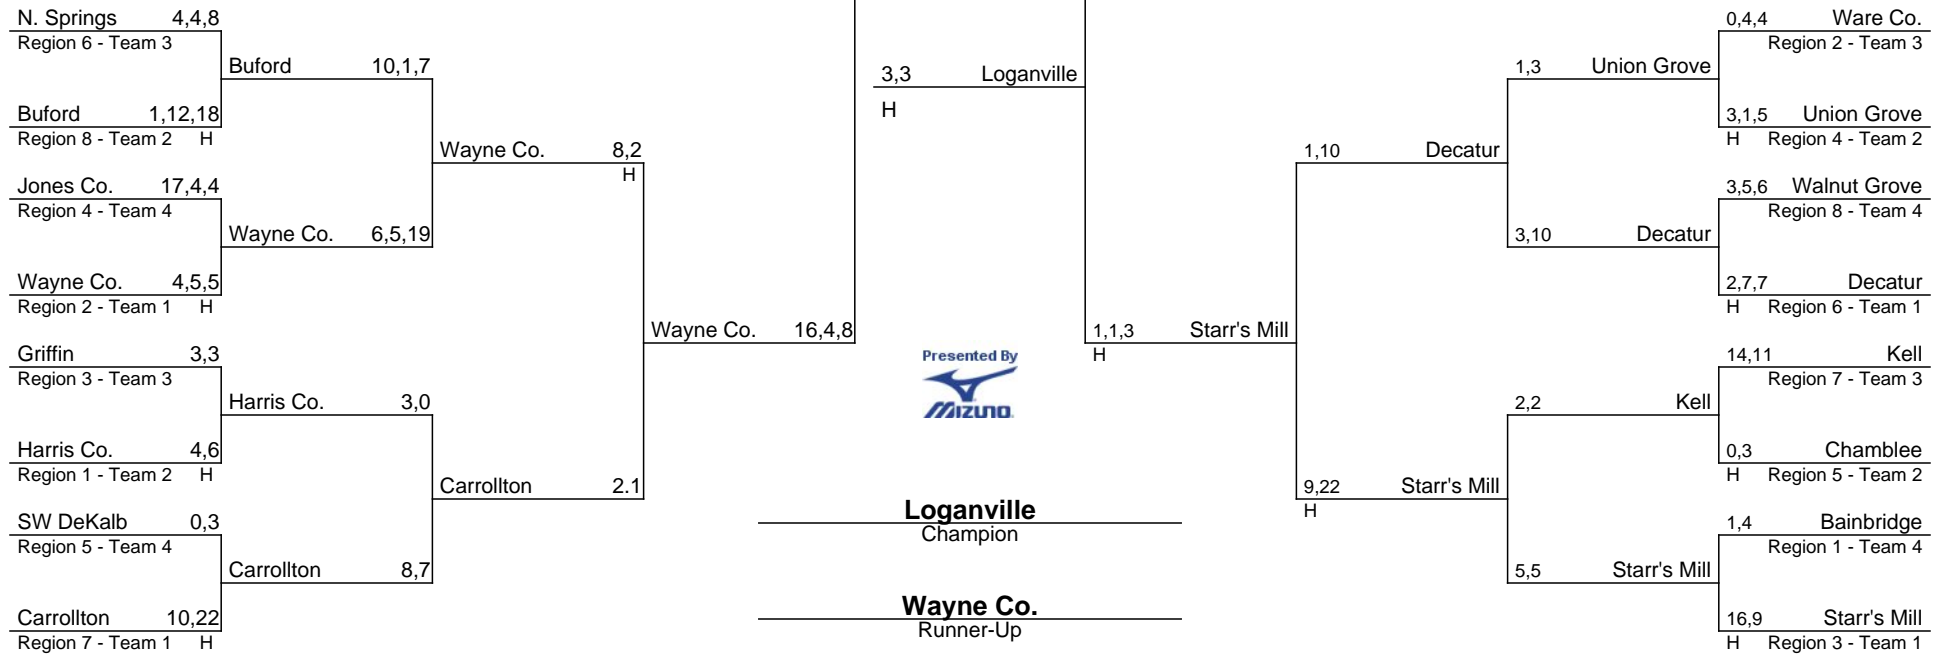

North Hall
Champion

Pierce Co.
Runner-Up

In ALL rounds, the higher seeded team will host. If both teams are the same seed, a coin flip will determine the host school. Exceptions to the scheduled dates may be made with the approval of the Executive Director. In the FINALS, the "H" in the bracket indicates the designated home team for Game One.

Loganville
Champion

Wayne Co.
Runner-Up

In ALL rounds, the higher seeded team will host. If both teams are the same seed, a coin flip will determine the host school. Exceptions to the scheduled dates may be made with the approval of the Executive Director. In the FINALS, the "H" in the bracket indicates the designated home team for Game One.