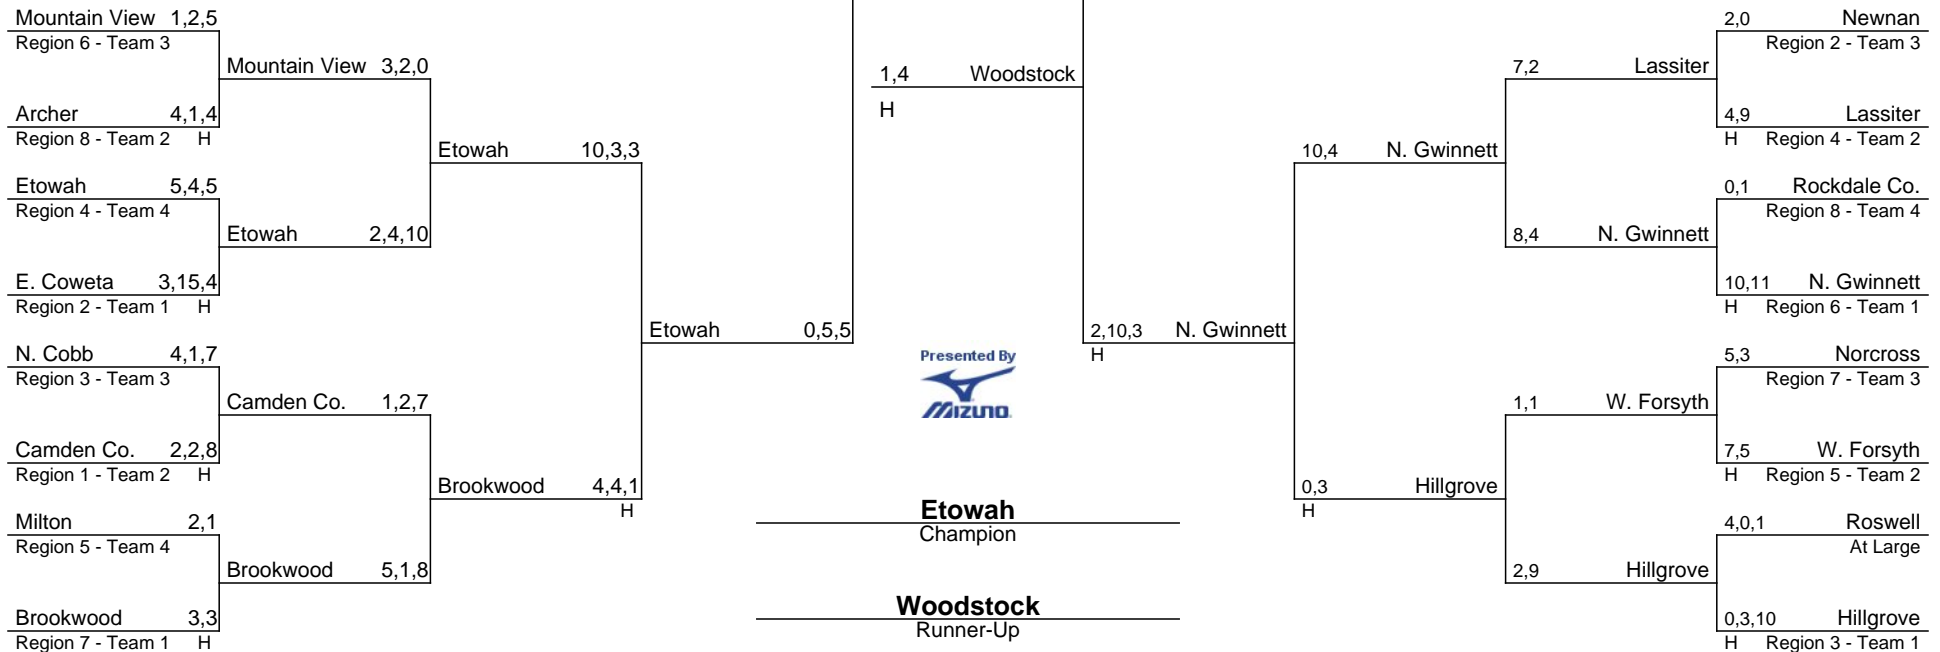

Etowah
Champion

Woodstock
Runner-Up

In ALL rounds, the higher seeded team will host. If both teams are the same seed, a coin flip will determine the host school. Exceptions to the scheduled dates may be made with the approval of the Executive Director. In the FINALS, the "H" in the bracket indicates the designated home team for Game One.