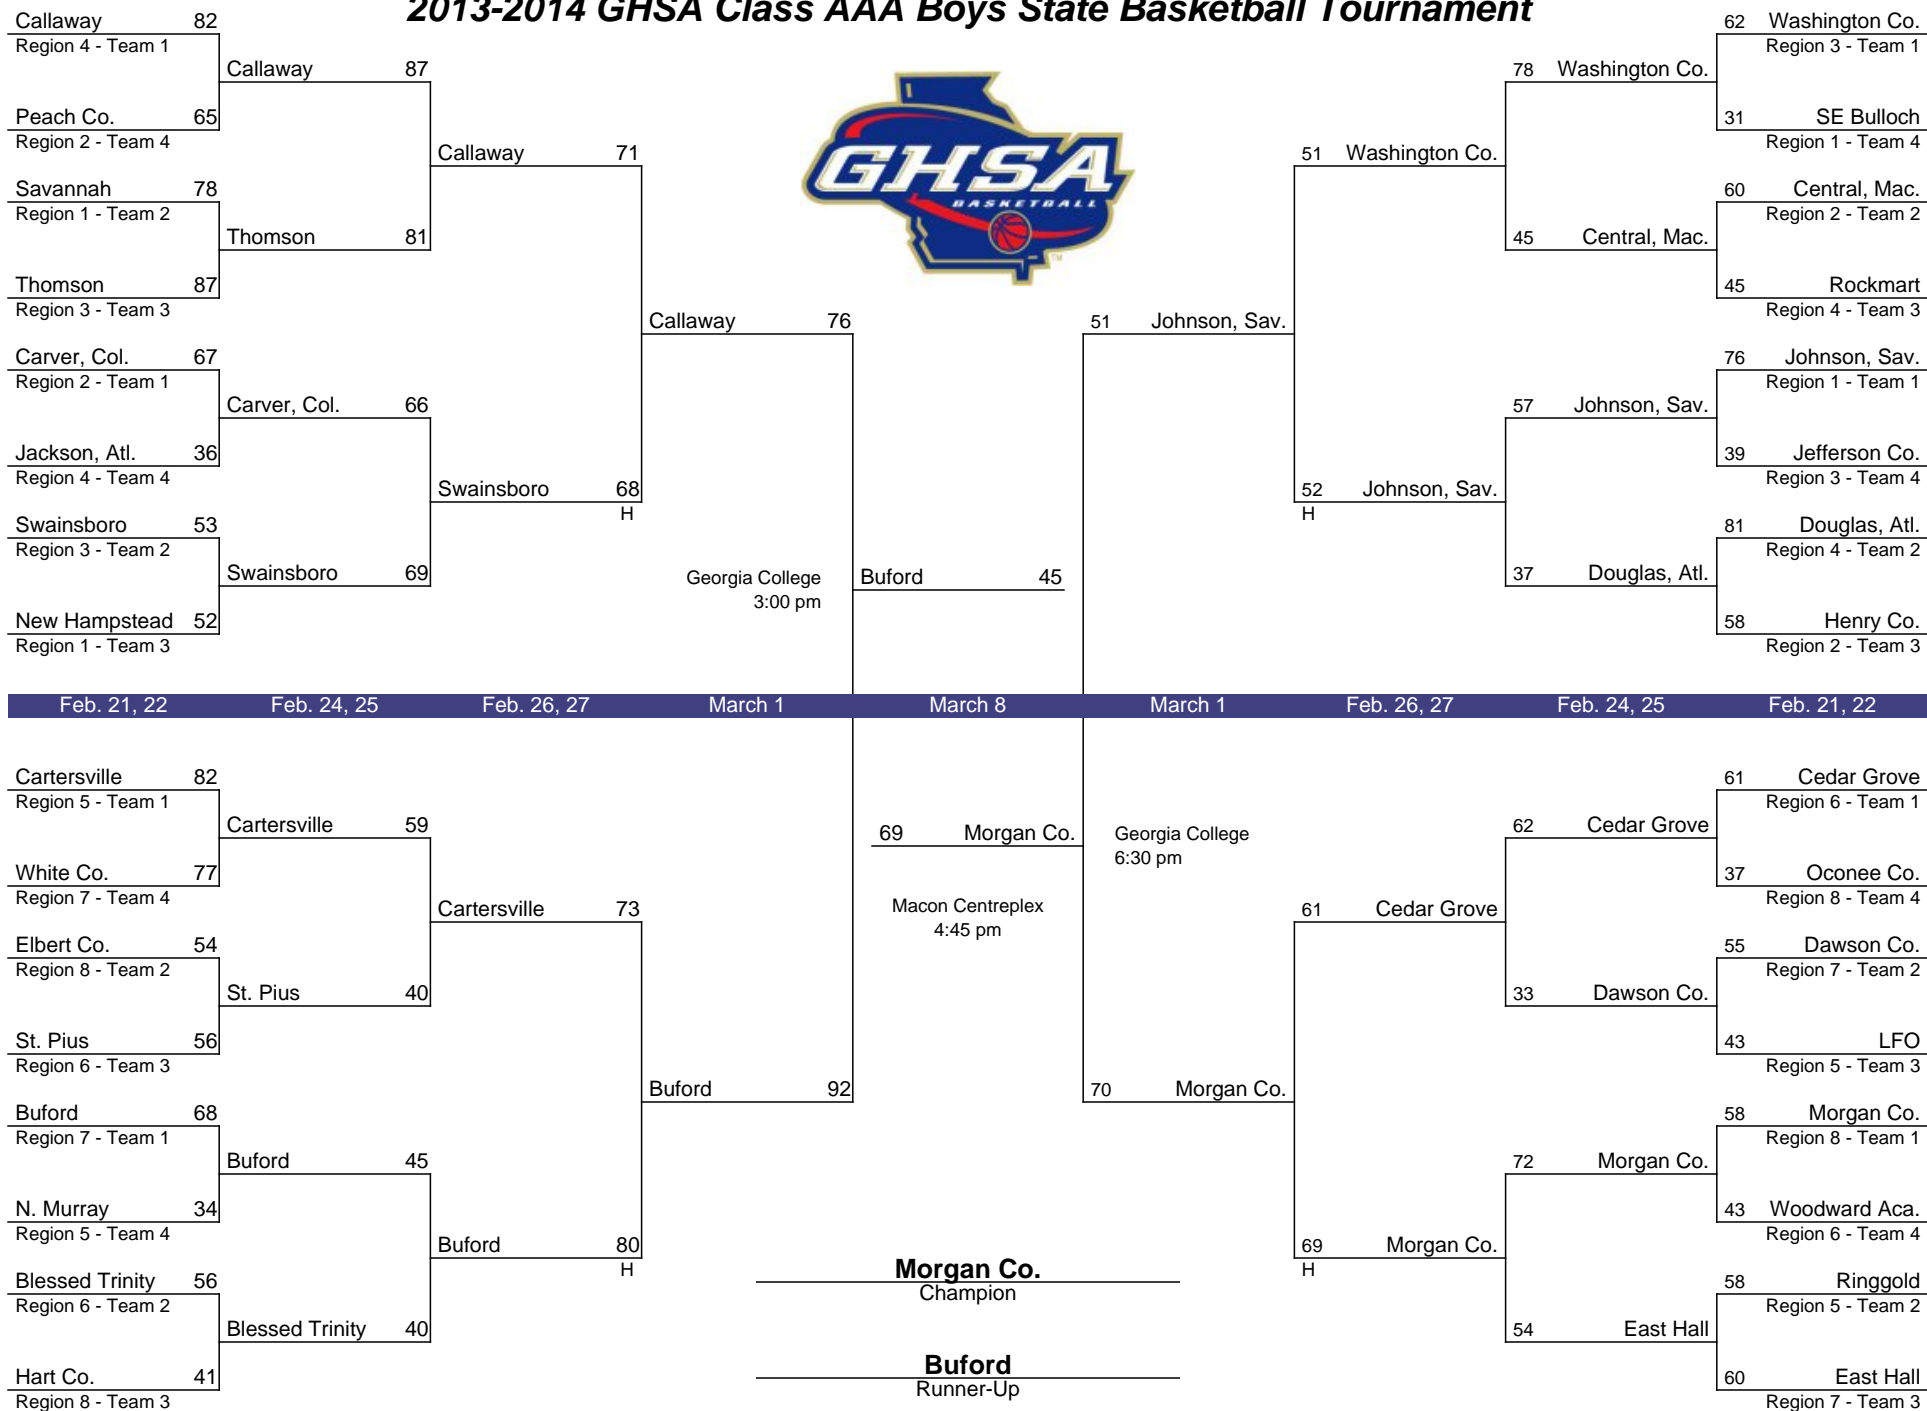

2013-2014 GHSA Class AAA Boys State Basketball Tournament

FIRST, SECOND & THIRD ROUND INFORMATION: Higher-seeded team will host. If both teams are the same seed, the (H) printed in the bracket will indicate the host school. Girls play on first playing date and Boys play on second playing date unless a doubleheader is scheduled by host school. Minimum seating capacity: AAAAAA - 1,200; AAAAA - 1,200; AAAA - 1,000; AAA - 700; AA - 700 (with bleachers on both sides).