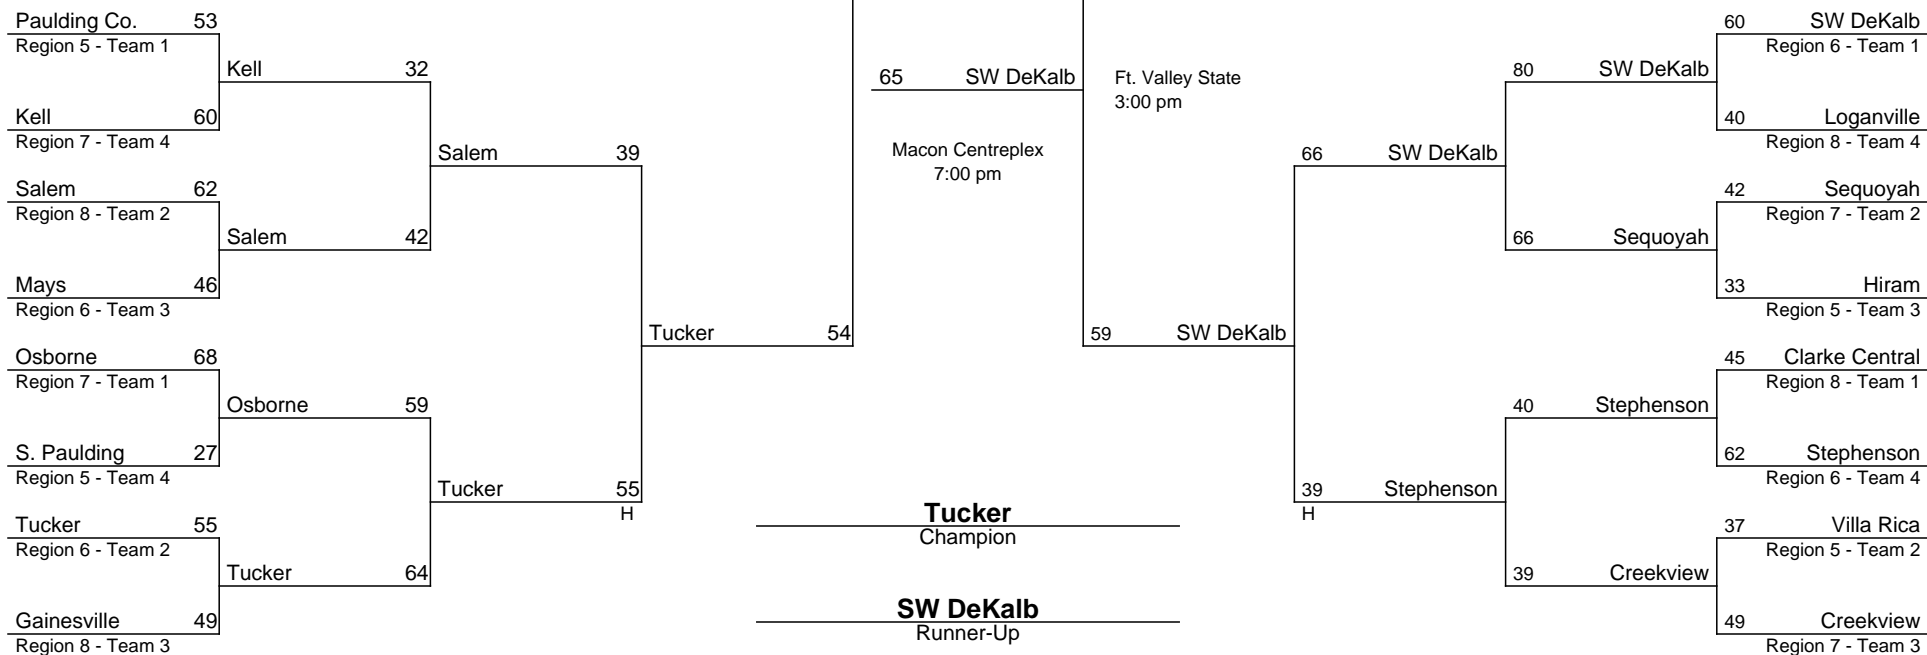

## 2013-2014 GHSA Class AAAAA Girls State Basketball Tournament

|             |             |             |         |         |         |             |             |             |
|-------------|-------------|-------------|---------|---------|---------|-------------|-------------|-------------|
| Feb. 21, 22 | Feb. 24, 25 | Feb. 26, 27 | March 1 | March 7 | March 1 | Feb. 26, 27 | Feb. 24, 25 | Feb. 21, 22 |
|-------------|-------------|-------------|---------|---------|---------|-------------|-------------|-------------|