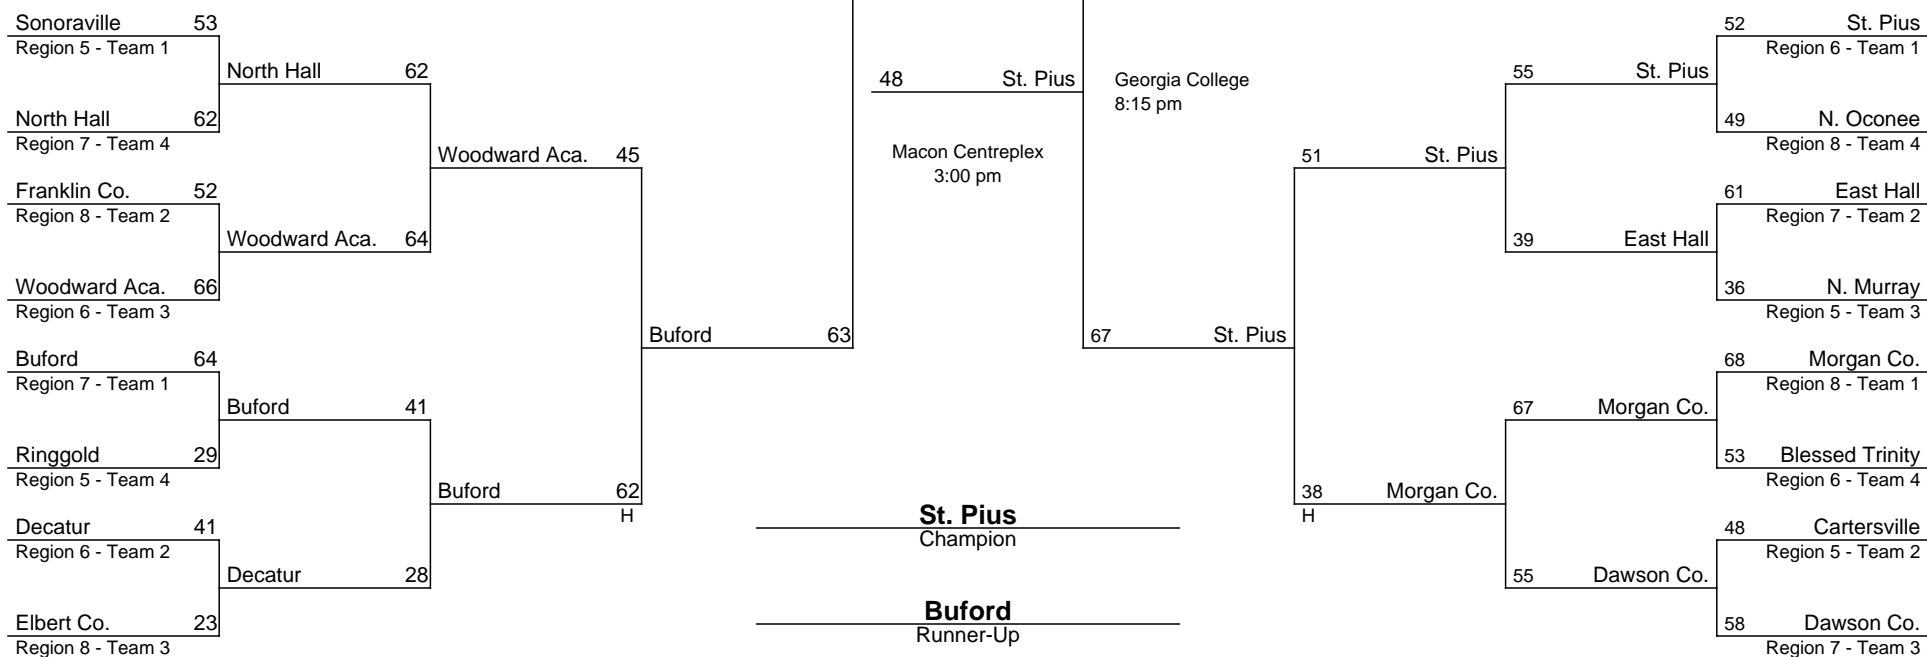

FIRST, SECOND & THIRD ROUND INFORMATION: Higher-seeded team will host. If both teams are the same seed, the (H) printed in the bracket will indicate the host school. Girls play on first playing date and Boys play on second playing date unless a doubleheader is scheduled by host school. Minimum seating capacity: AAAAAA - 1,200; AAAAA - 1,200; AAAA - 1,000; AAA - 700; AA - 700 (with bleachers on both sides).