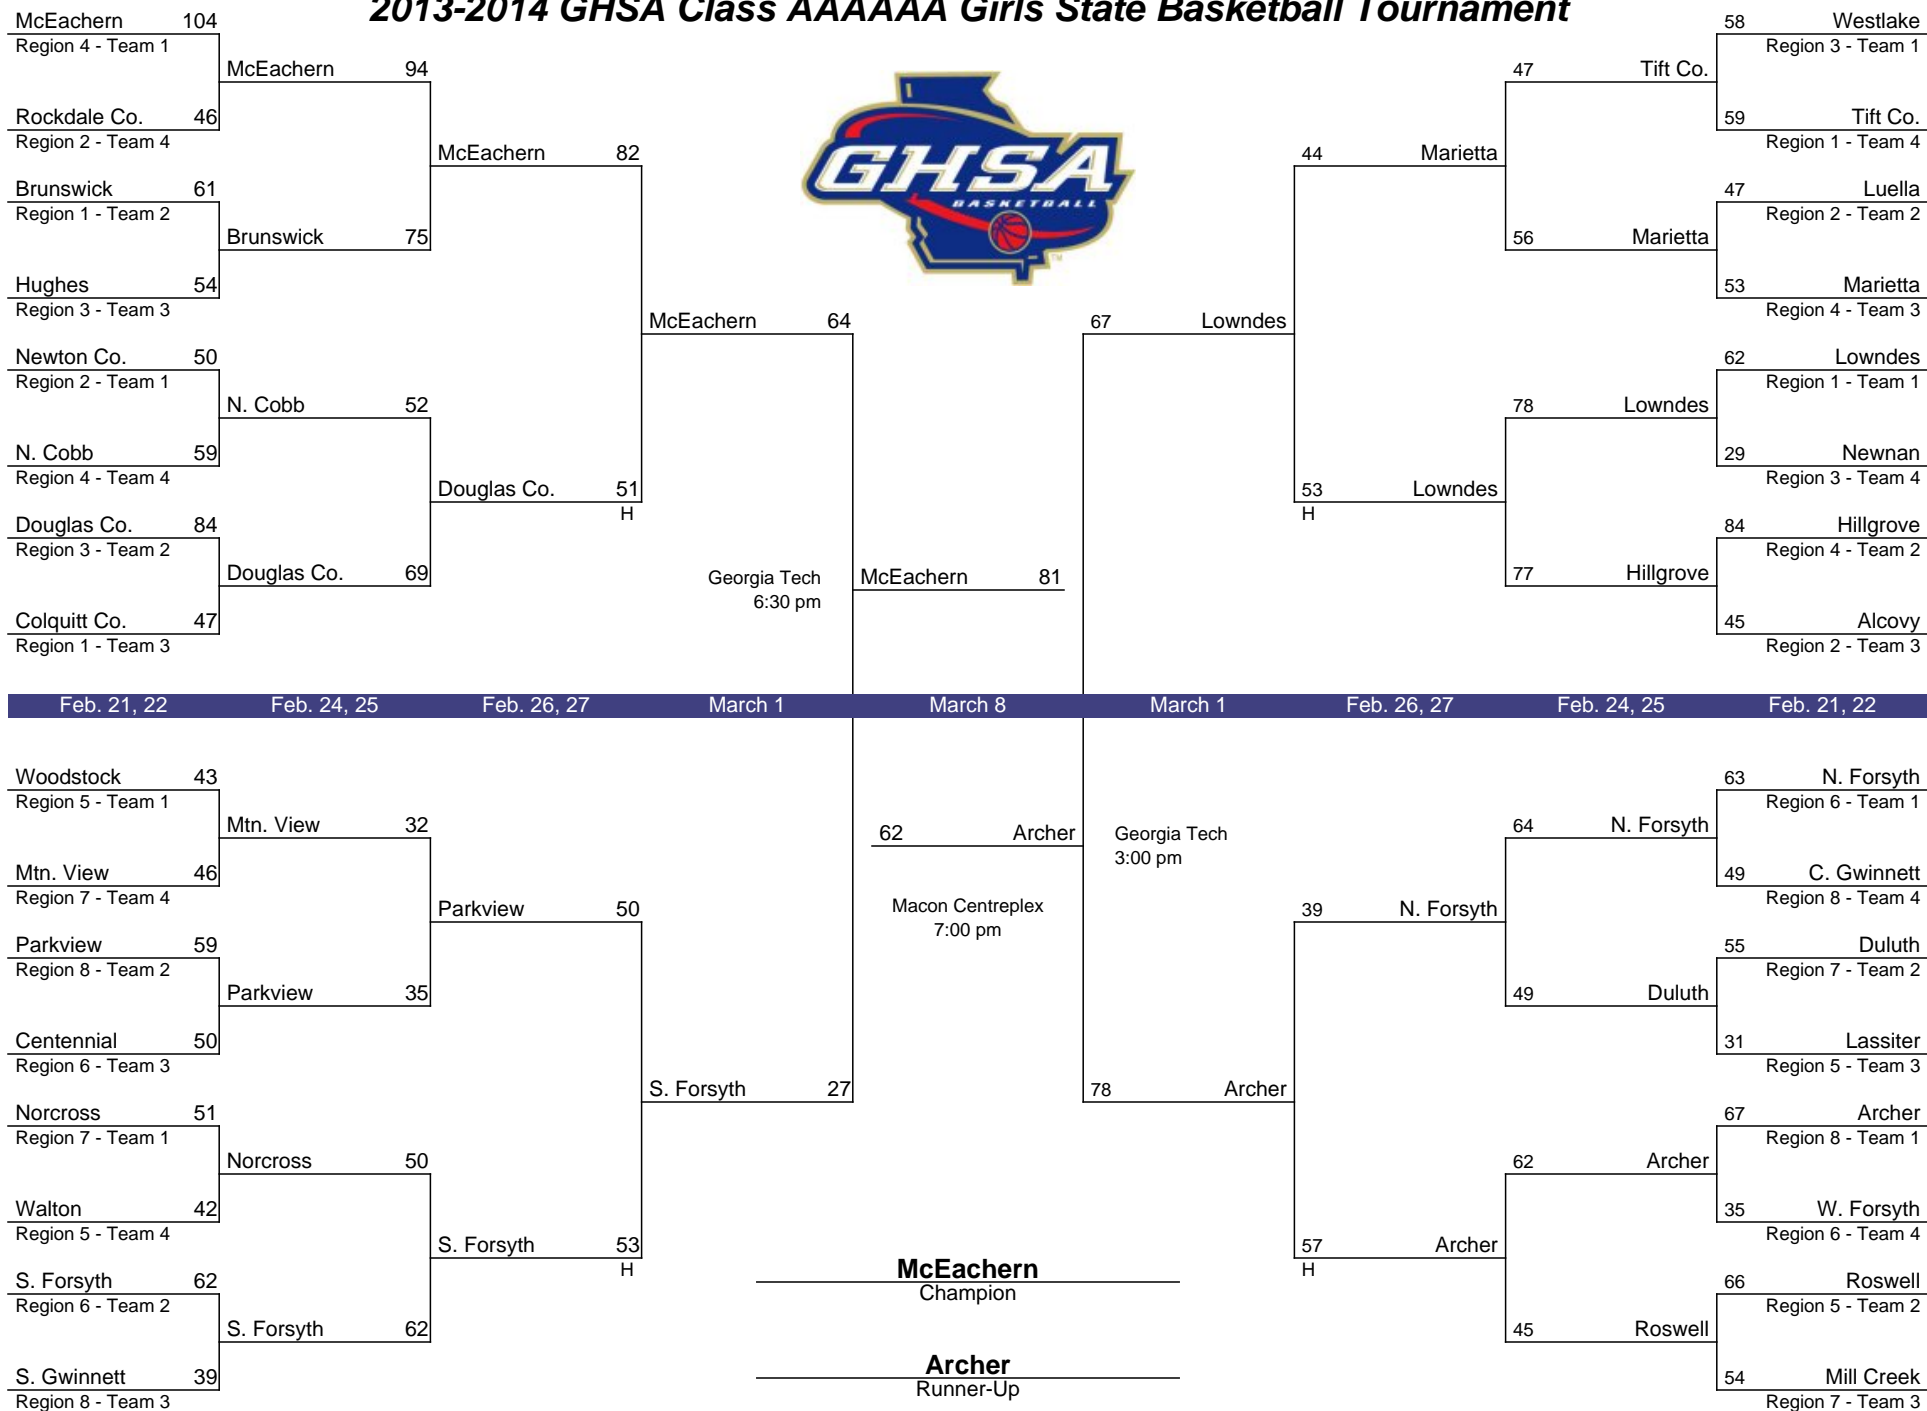

2013-2014 GHSA Class AAAAAA Girls State Basketball Tournament

FIRST, SECOND & THIRD ROUND INFORMATION: Higher-seeded team will host. If both teams are the same seed, the (H) printed in the bracket will indicate the host school. Girls play on first playing date and Boys play on second playing date unless a doubleheader is scheduled by host school. Minimum seating capacity: AAAAAA - 1,200; AAAAA - 1,200; AAAAA - 1,000; AAA - 700; AA - 700 (with bleachers on both sides).