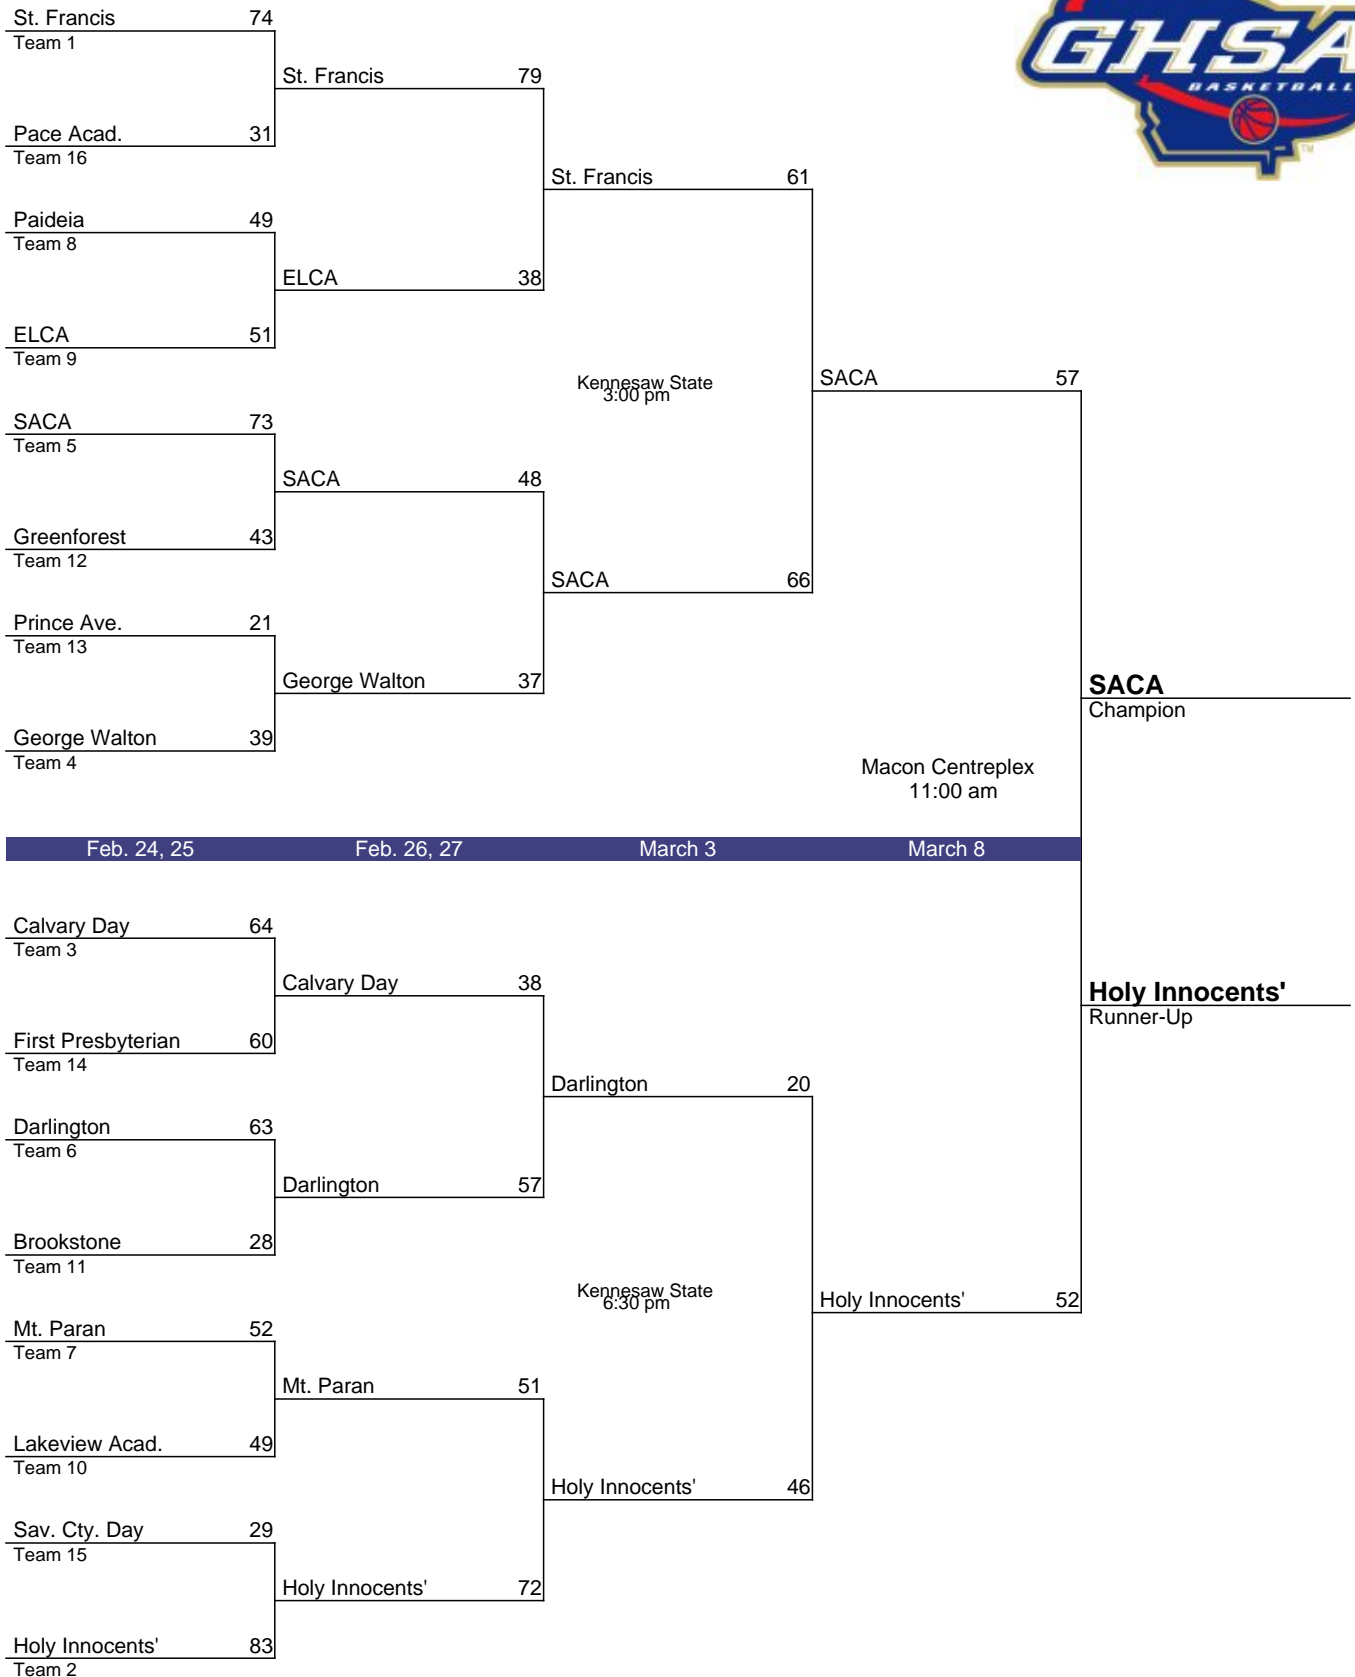

# 2013-2014 GHSA Class A Private Girls State Basketball Tournament

FIRST & SECOND ROUND INFORMATION: Higher-seeded team will host. Girls play on first playing date and Boys play on second playing date unless a doubleheader is scheduled by host school. Minimum seating capacity: A - 500 (with bleachers on both sides).