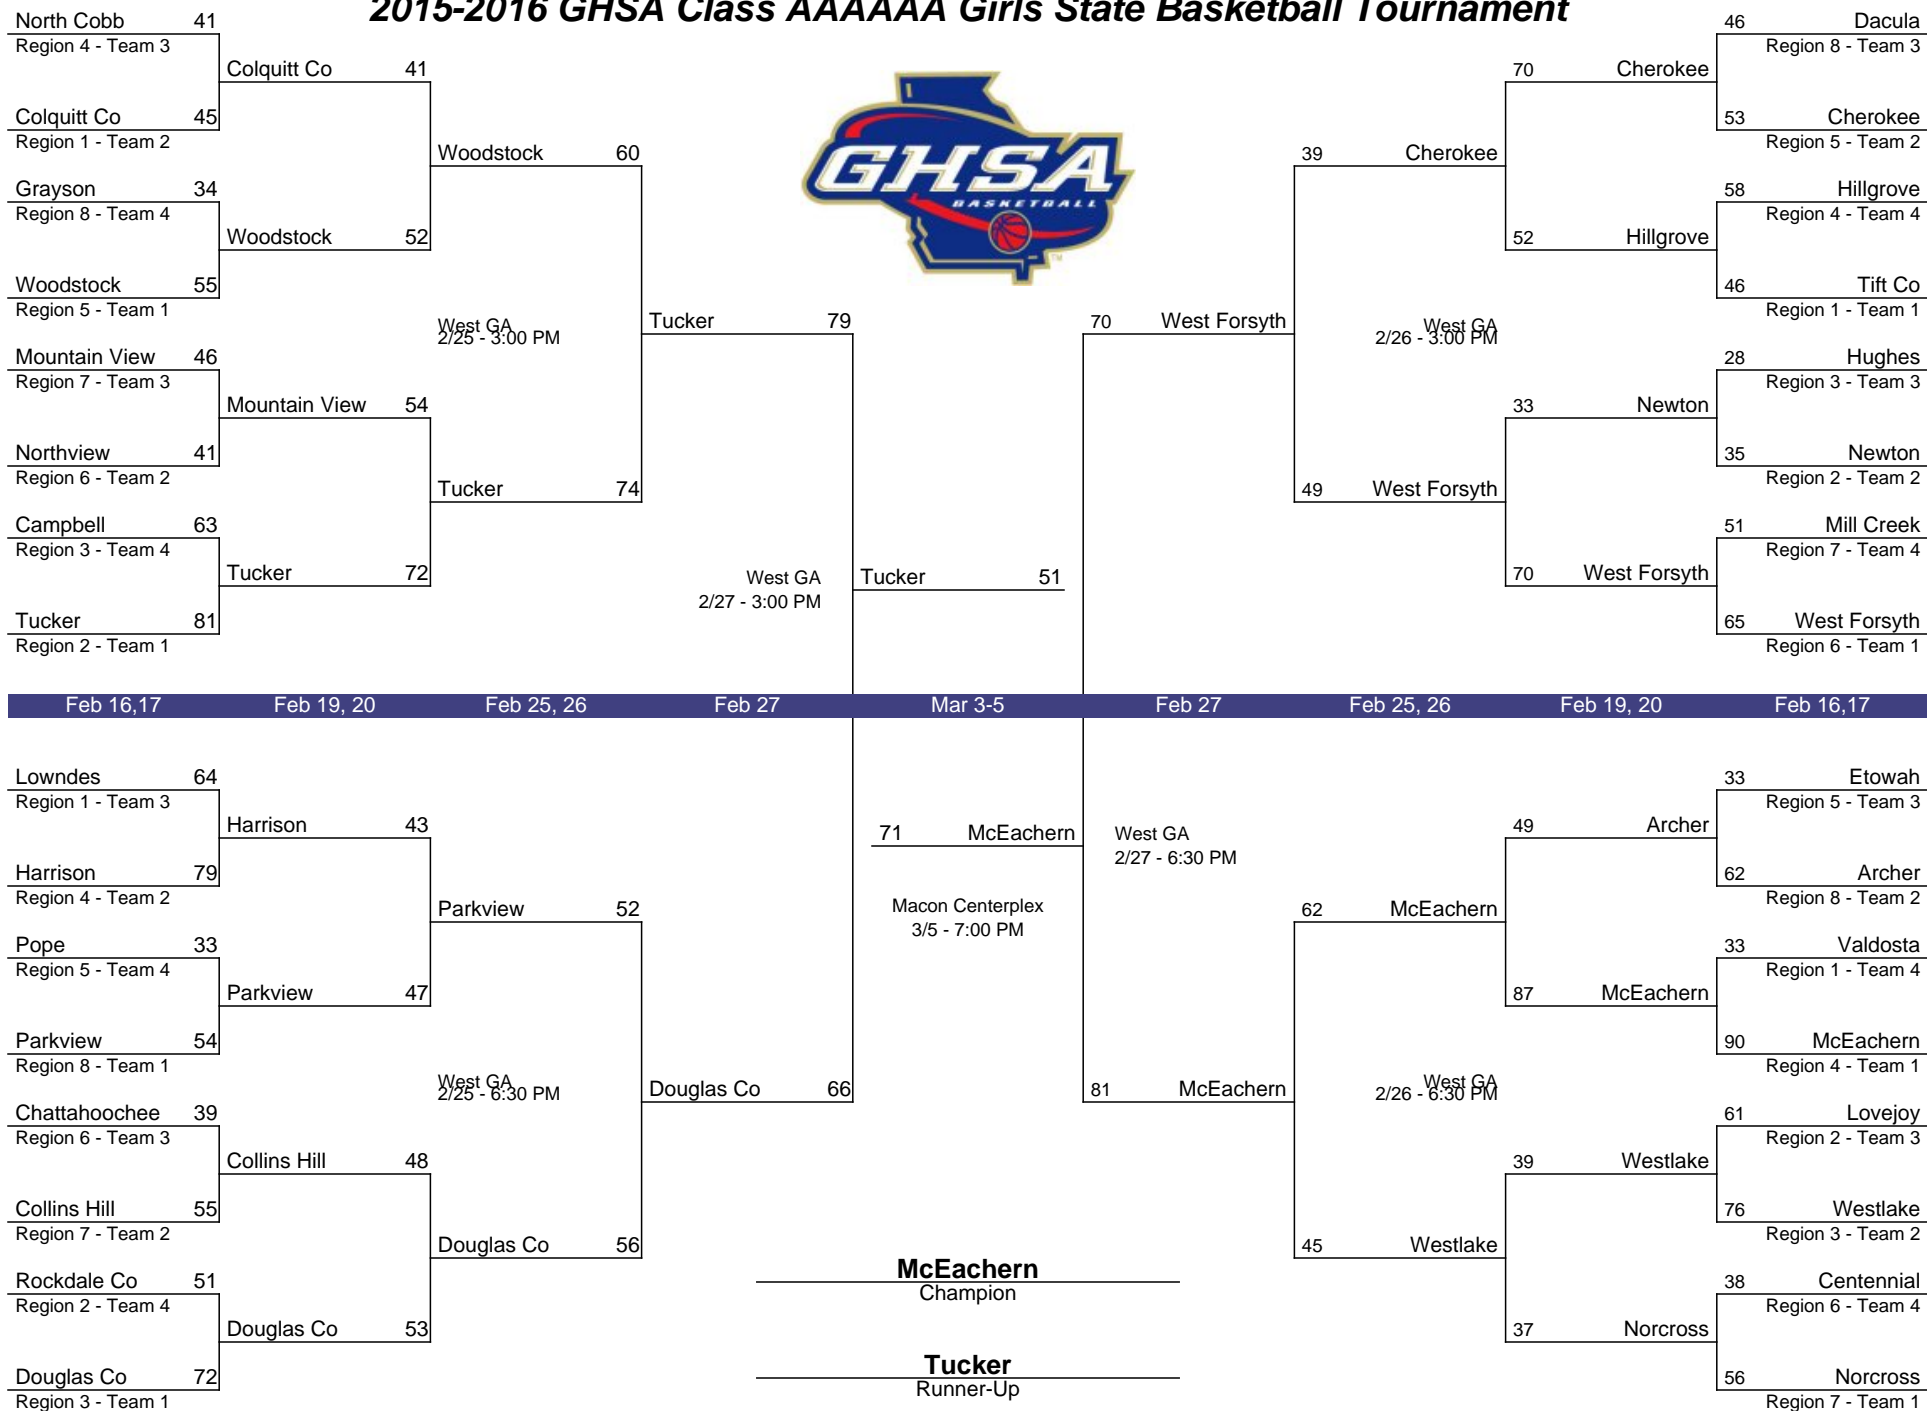

2015-2016 GHSA Class AAAAAA Girls State Basketball Tournament

FIRST & SECOND ROUND INFORMATION: Higher-seeded team will host. If both teams are the same seed, a coin flip will determine the host school. Girls play on first playing date and Boys play on second playing date unless a doubleheader is scheduled. Minimum seating capacity: AAAAAA - 1,200; AAAAA - 1,200; AAAA - 1,000; AAA - 700; AA - 700, A - 500 (with bleachers on both sides).

FINALS: The (H) printed in the bracket indicates the designated host school