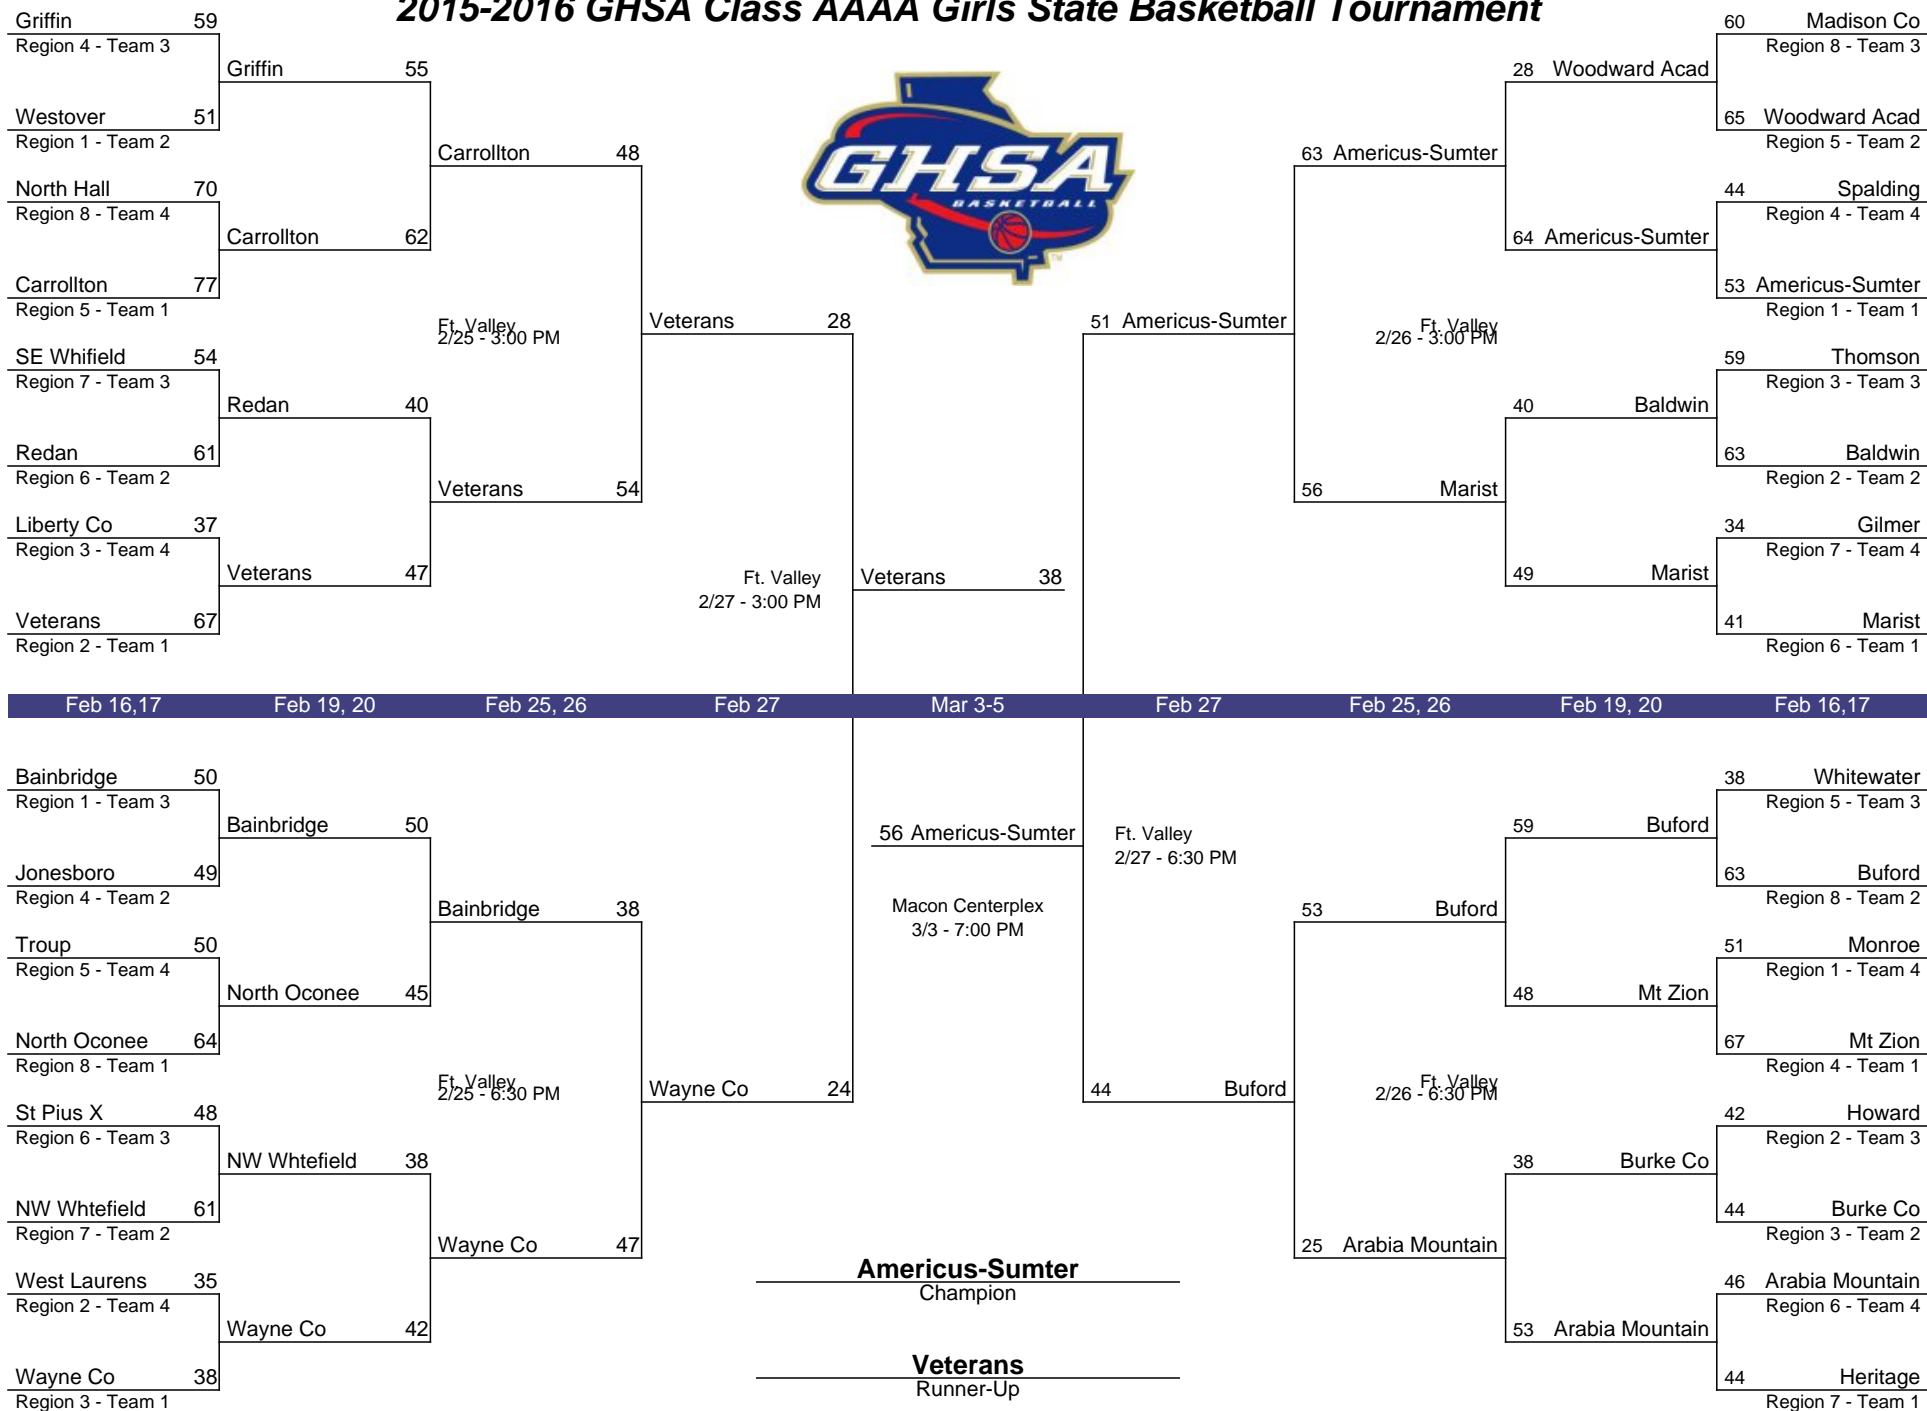

2015-2016 GHSA Class AAAA Girls State Basketball Tournament

FIRST & SECOND ROUND INFORMATION: Higher-seeded team will host. If both teams are the same seed, a coin flip will determine the host school. Girls play on first playing date and Boys play on second playing date unless a doubleheader is scheduled. Minimum seating capacity: AAAAAA - 1,200; AAAAA - 1,200; AAAA - 1,000; AAA - 700; AA - 700, A - 500 (with bleachers on both sides).

FINALS: The (H) printed in the bracket indicates the designated host school