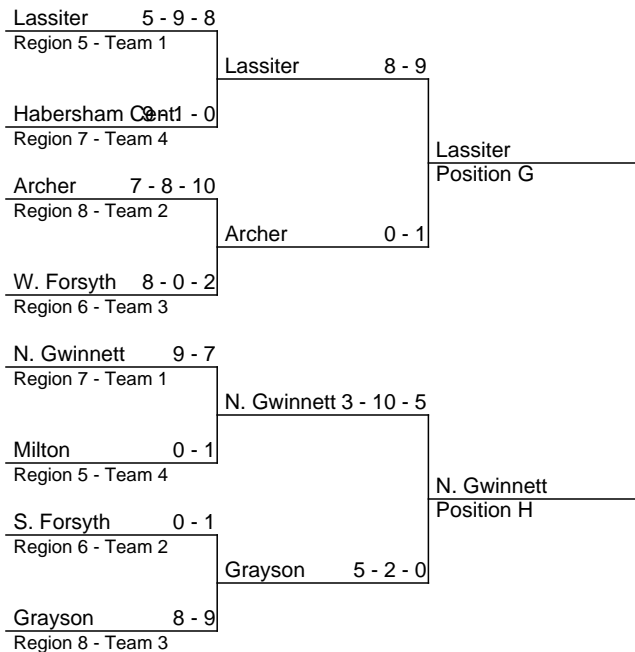

FIRST & SECOND ROUND INFORMATION: Higher-seeded team will host best-of-three format (Note: Games times are set by the HOST school in the first two rounds).