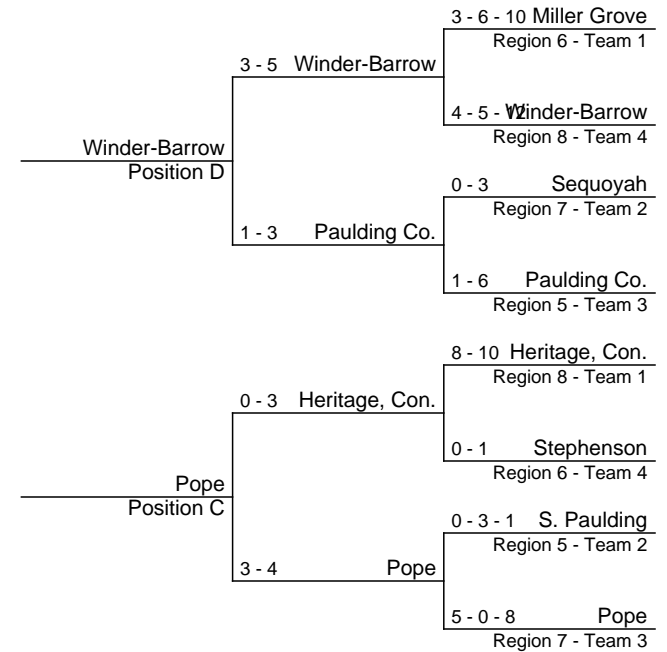

FIRST & SECOND ROUND INFORMATION: Higher-seeded team will host best-of-three format (Note: Games times are set by the HOST school in the first two rounds).