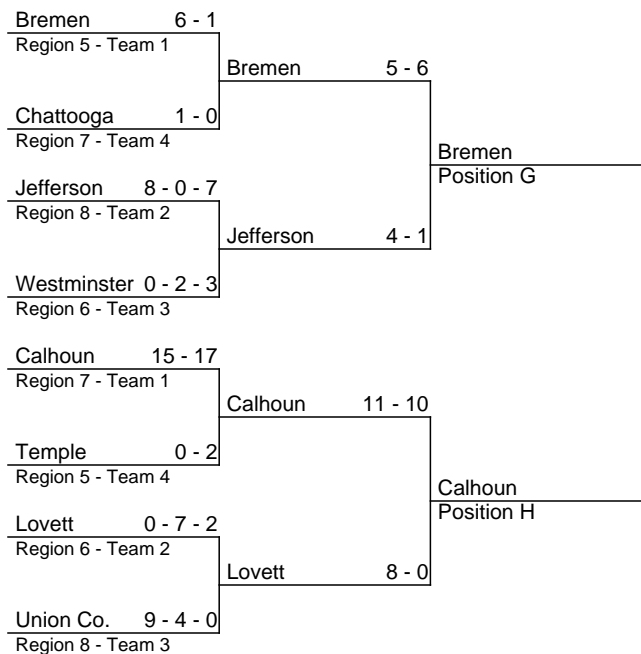

FIRST & SECOND ROUND INFORMATION: Higher-seeded team will host best-of-three format (Note: Games times are set by the HOST school in the first two rounds).