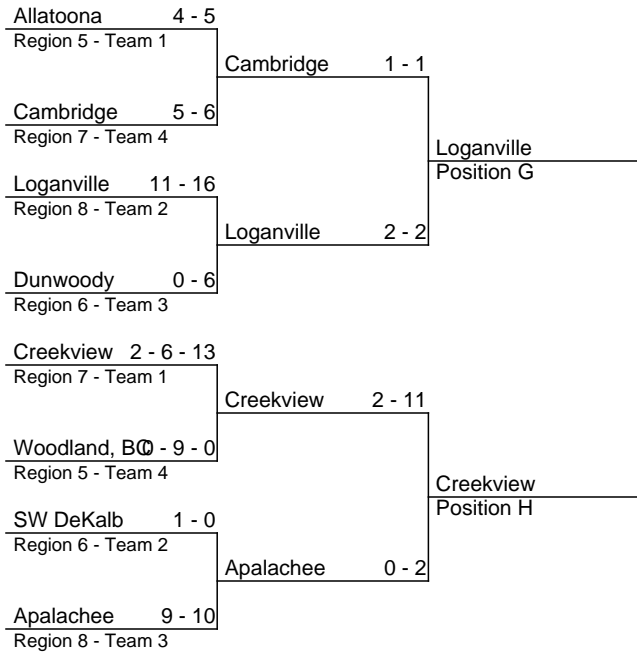

FIRST & SECOND ROUND INFORMATION: Higher-seeded team will host best-of-three format (Note: Games times are set by the HOST school in the first two rounds).