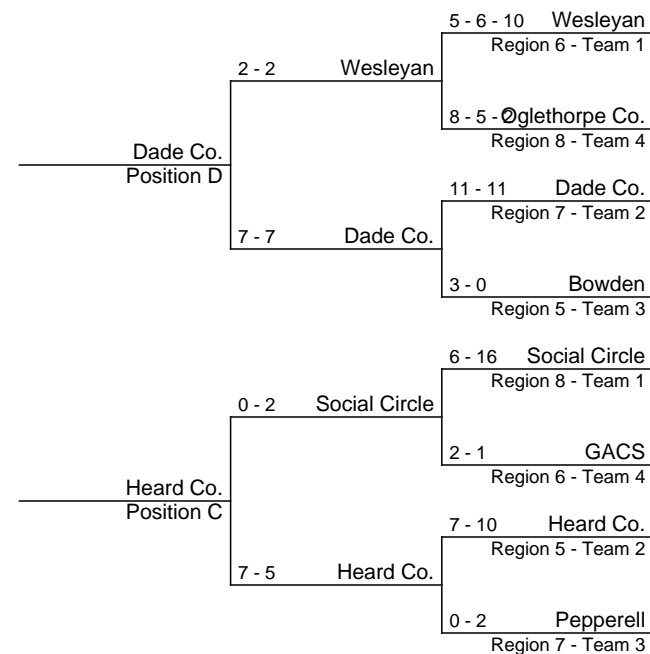

FIRST & SECOND ROUND INFORMATION: Higher-seeded team will host best-of-three format (Note: Games times are set by the HOST school in the first two rounds).