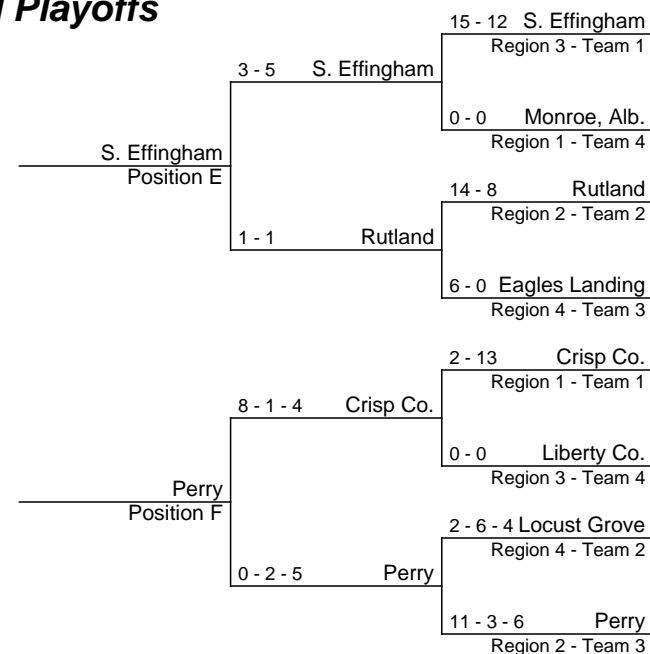

Oct. 16-17	Oct. 23-24	Oct. 23-24	Oct. 16-17