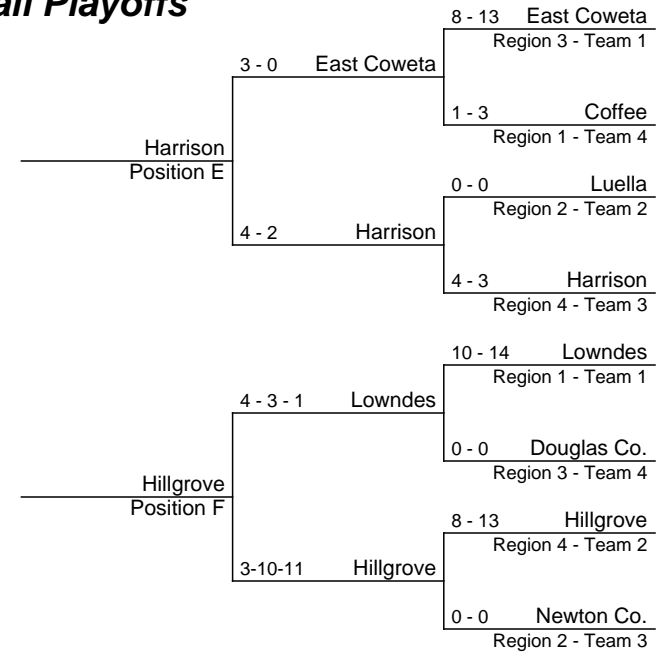

Oct. 16-17   Oct. 23-24   Oct. 23-24   Oct. 16-17