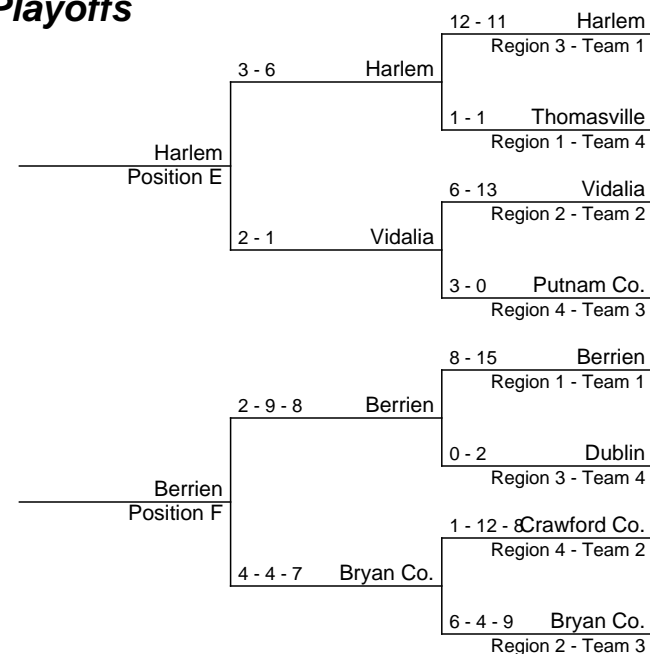

Oct. 16-17   Oct. 23-24   Oct. 23-24   Oct. 16-17