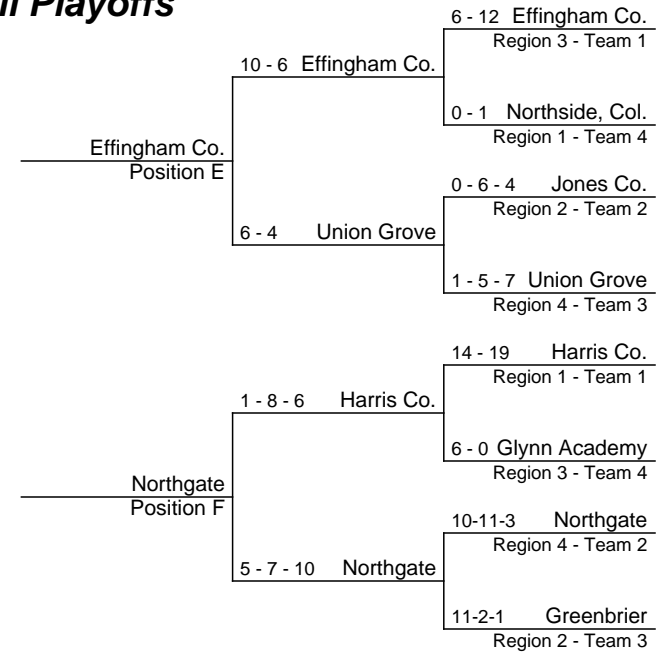

FIRST & SECOND ROUND INFORMATION: Higher-seeded team will host best-of-three format (Note: Games times are set by the HOST school in the first two rounds).

2013-2014 GHSA Class AAAA State Softball Playoffs

STATE TOURNAMENT
Oct. 31- Nov. 1
Columbus

Oct. 16-17	Oct. 23-24	Oct. 23-24	Oct. 16-17
------------	------------	------------	------------

FIRST & SECOND ROUND INFORMATION: Higher-seeded team will host best-of-three format (Note: Games times are set by the HOST school in the first two rounds).

2013-2014 GHSA Class AAAAA State Softball Playoffs

STATE TOURNAMENT
Oct. 31- Nov. 1
Columbus

Oct. 16-17 Oct. 23-24 Oct. 23-24 Oct. 16-17

FIRST & SECOND ROUND INFORMATION: Higher-seeded team will host best-of-three format (Note: Games times are set by the HOST school in the first two rounds).