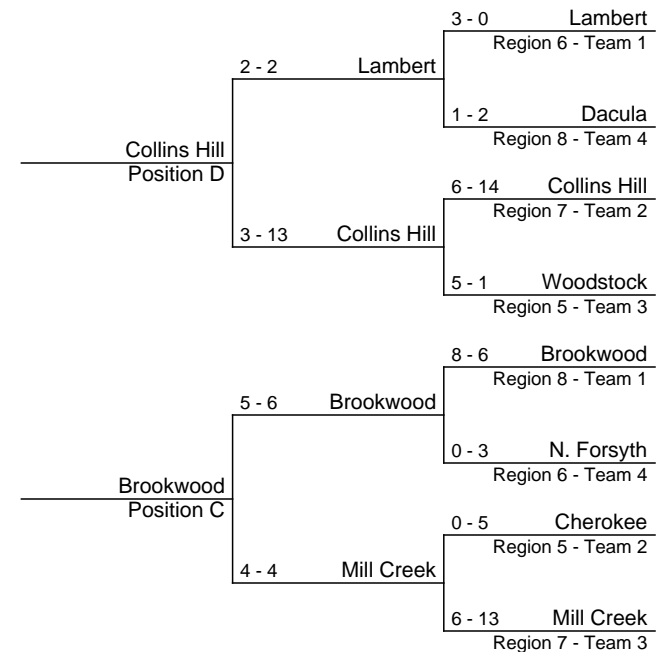

FIRST & SECOND ROUND INFORMATION: Higher-seeded team will host best-of-three format (Note: Games times are set by the HOST school in the first two rounds).