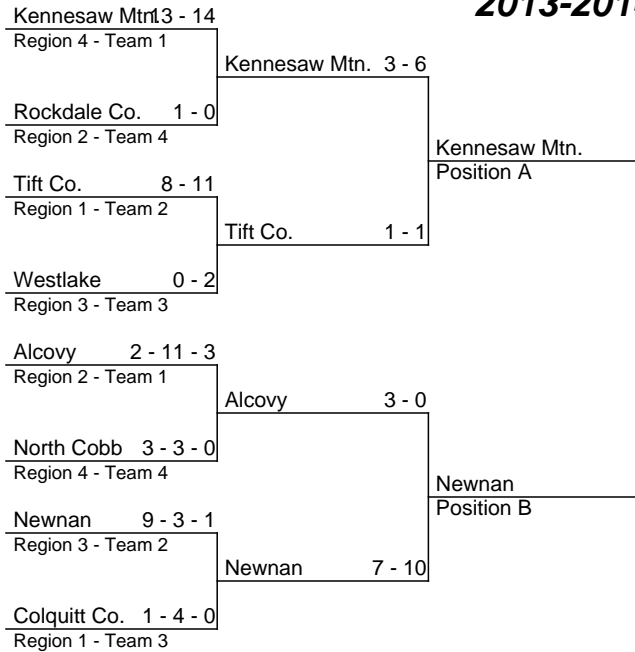

Oct. 16-17   Oct. 23-24   Oct. 23-24   Oct. 16-17