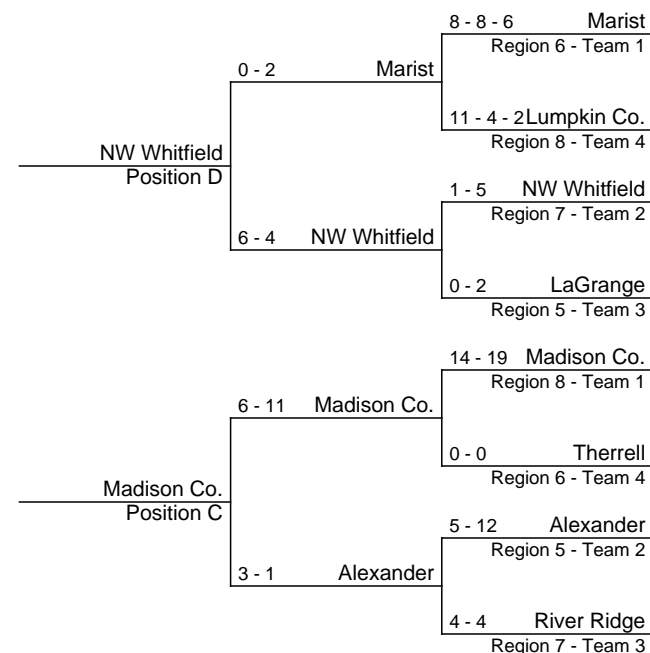

Oct. 16-17 Oct. 23-24 Oct. 23-24 Oct. 16-17

Ringgold 10 - 7 Region 5 - Team 1	Ringgold 5 - 1 - 4	Ringgold Position G
Fannin Co. 2 - 4 Region 7 - Team 4		
Jackson Co. 3 - 11 Region 8 - Team 2	Jackson Co. 2 - 4 - 1	Ringgold Position G
Blessed Trinity 2 - 3 Region 6 - Team 3		
Buford 11 - 7 Region 7 - Team 1	Buford 11 - 15	Buford Position H
Sonoraville 1 - 1 Region 5 - Team 4		
St. Pius 0 - 1 Region 6 - Team 2	Morgan Co. 0 - 7	Buford Position H
Morgan Co. 10 - 9 Region 8 - Team 3		

Oconee Co. Position D	4 - 2 Oconee Co.	1 - 4 Woodward Acad. Region 6 - Team 1
		2 - 11 Oconee Co. Region 8 - Team 4
Franklin Co. Position C	5 - 11 Franklin Co.	2 - 6 - 2 East Hall Region 7 - Team 2
		1 - 9 - 10 Cartersville Region 5 - Team 3
Franklin Co.	0 - 0 N. Murray	11 - 11 Franklin Co. Region 8 - Team 1
		0 - 0 Decatur Region 6 - Team 4
Franklin Co.	0 - 0 N. Murray	9 - 12 N. Murray Region 5 - Team 2
		8 - 2 Banks Co. Region 7 - Team 3

FIRST & SECOND ROUND INFORMATION: Higher-seeded team will host best-of-three format (Note: Games times are set by the HOST school in the first two rounds).

2013-2014 GHSA Class AAAA State Softball Playoffs

STATE TOURNAMENT
Oct. 31- Nov. 1
Columbus

Oct. 16-17	Oct. 23-24	Oct. 23-24	Oct. 16-17
------------	------------	------------	------------

FIRST & SECOND ROUND INFORMATION: Higher-seeded team will host best-of-three format (Note: Games times are set by the HOST school in the first two rounds).