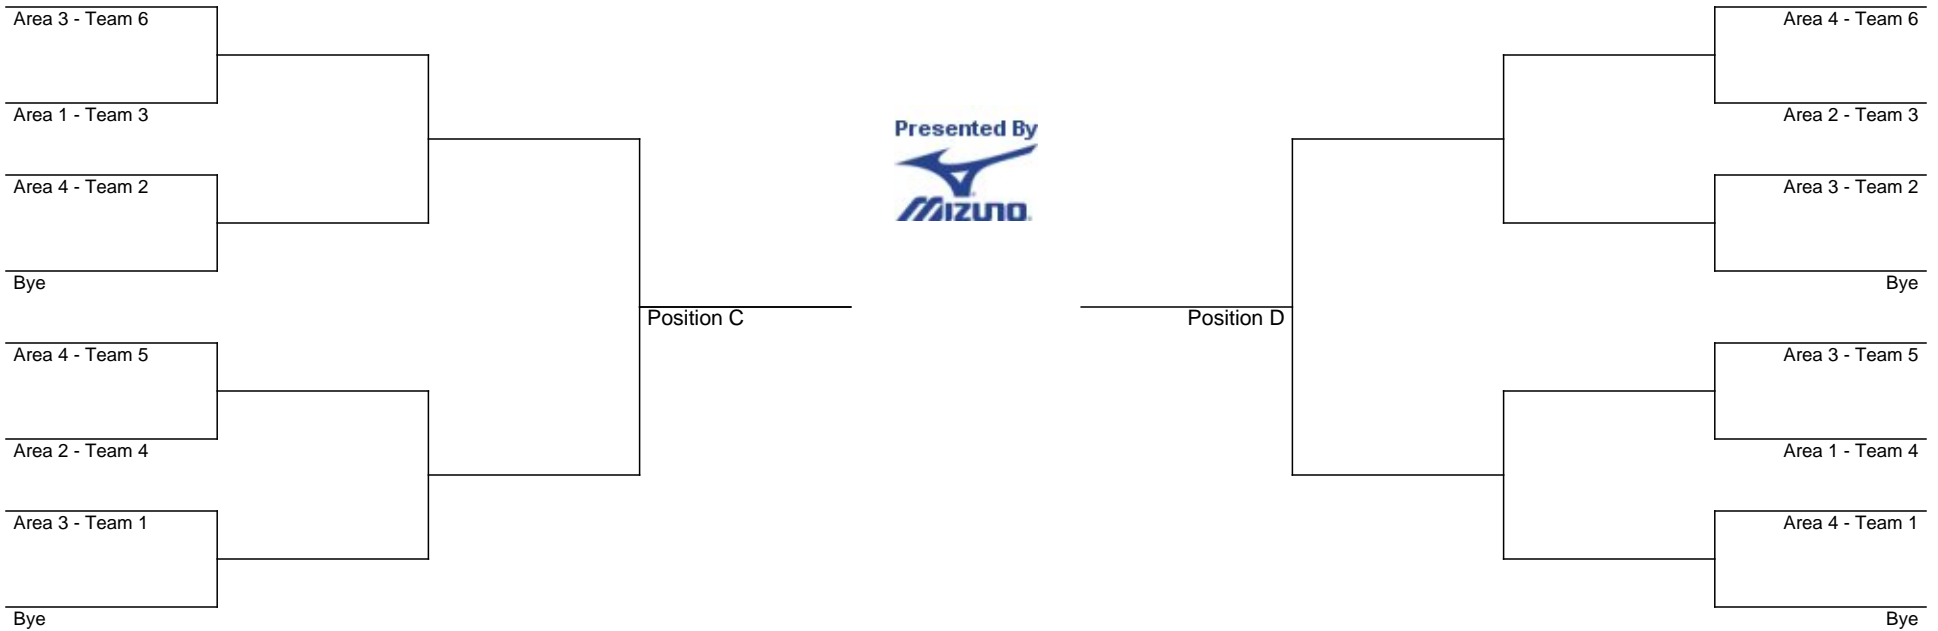

2020-2021 GHSA Class A Private State Fast Pitch Softball Playoffs

State Tournament
October 30-31
Columbus

If the first three rounds, the higher-seeded team will host best-of-three format. If both teams are the same seed, a "universal" GHSA coin flip will determine the host school.

2020-2021 GHSA Class A Public State Fast Pitch Softball Playoffs

State Tournament
October 30-31
Columbus

If the first three rounds, the higher-seeded team will host best-of-three format. If both teams are the same seed, a "universal" GHSA coin flip will determine the host school.

2020-2021 GHSA Class AAA State Fast Pitch Softball Playoffs

State Tournament
October 30-31
Columbus

If the first three rounds, the higher-seeded team will host best-of-three format. If both teams are the same seed, a "universal" GHSA coin flip will determine the host school.

2020-2021 GHSA Class AAAA State Fast Pitch Softball Playoffs

State Tournament
October 30-31
Columbus

Oct 19-21
 Oct 22-24
 Oct 27-28
 Oct 27-28
 Oct 22-24
 Oct 19-21

If the first three rounds, the higher-seeded team will host best-of-three format. If both teams are the same seed, a "universal" GHSA coin flip will determine the host school.