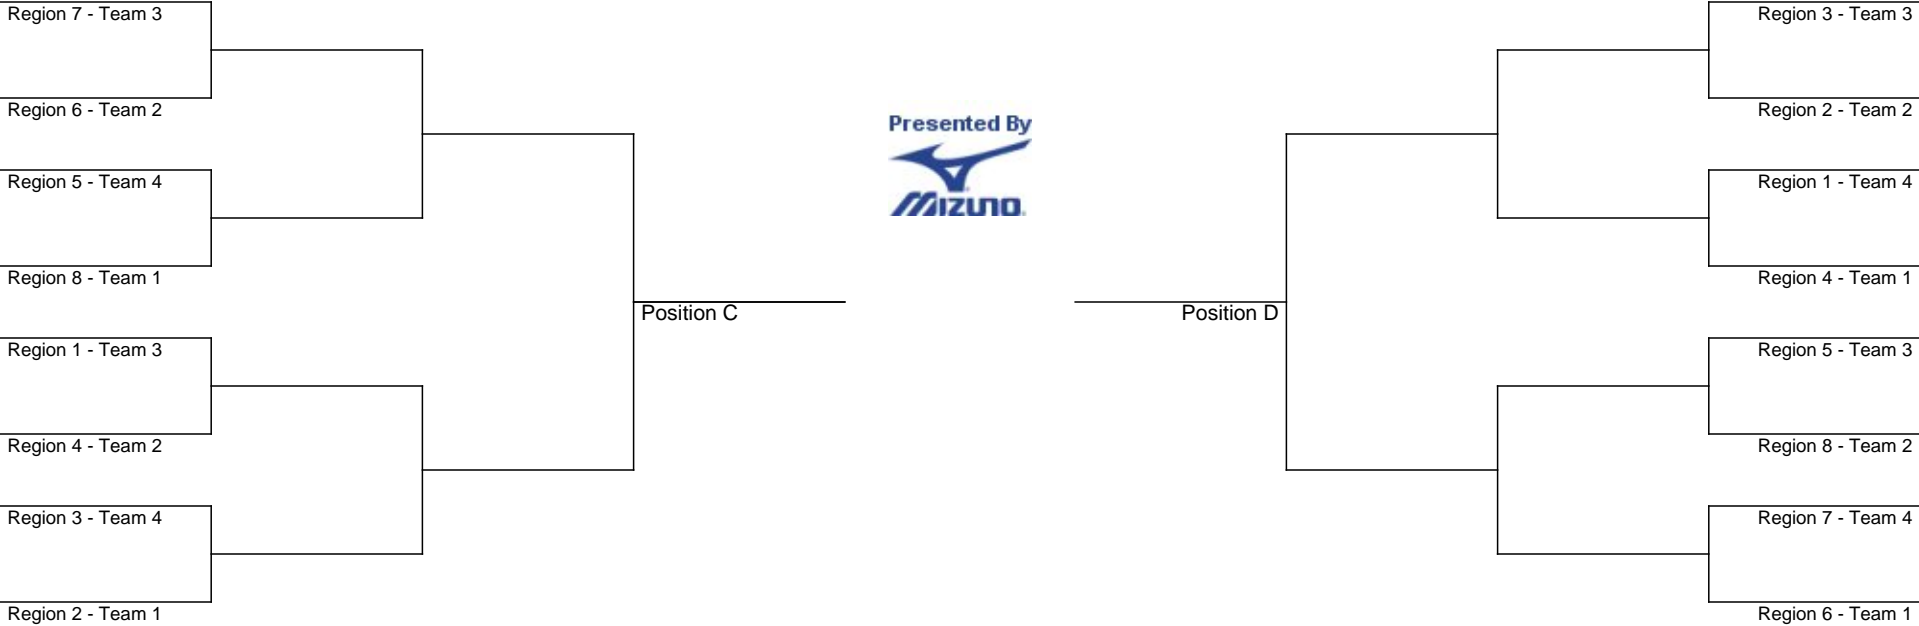

2020-2021 GHSA Class A Private State Fast Pitch Softball Playoffs

State Tournament
October 30-31
Columbus

If the first three rounds, the higher-seeded team will host best-of-three format. If both teams are the same seed, a "universal" GHSA coin flip will determine the host school.

2020-2021 GHSA Class A Public State Fast Pitch Softball Playoffs

State Tournament
October 30-31
Columbus

If the first three rounds, the higher-seeded team will host best-of-three format. If both teams are the same seed, a "universal" GHSA coin flip will determine the host school.

2020-2021 GHSA Class AAA State Fast Pitch Softball Playoffs

State Tournament
October 30-31
Columbus

If the first three rounds, the higher-seeded team will host best-of-three format. If both teams are the same seed, a "universal" GHSA coin flip will determine the host school.

2020-2021 GHSA Class AAAA State Fast Pitch Softball Playoffs

State Tournament
October 30-31
Columbus

Oct 19-21
 Oct 22-24
 Oct 27-28
 Oct 27-28
 Oct 22-24
 Oct 19-21

If the first three rounds, the higher-seeded team will host best-of-three format. If both teams are the same seed, a "universal" GHSA coin flip will determine the host school.