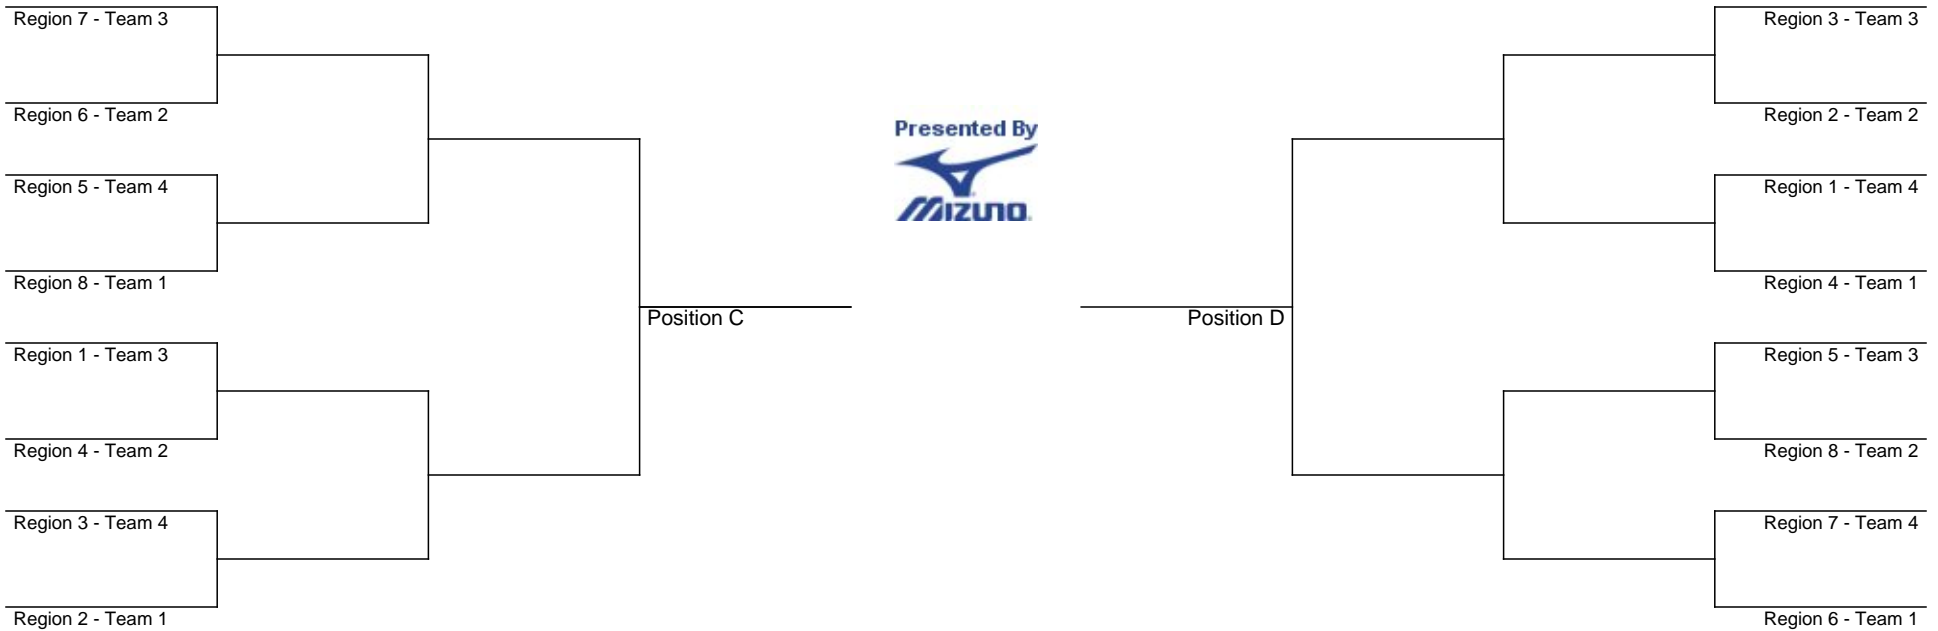

2020-2021 GHSA Class A Private State Fast Pitch Softball Playoffs

State Tournament
October 30-31
Columbus

If the first three rounds, the higher-seeded team will host best-of-three format. If both teams are the same seed, a "universal" GHSA coin flip will determine the host school.

2020-2021 GHSA Class AAAAA State Fast Pitch Softball Playoffs

State Tournament
October 30-31
Columbus

If the first three rounds, the higher-seeded team will host best-of-three format. If both teams are the same seed, a "universal" GHSA coin flip will determine the host school.

2020-2021 GHSA Class AAAAAA State Fast Pitch Softball Playoffs

State Tournament
October 30-31
Columbus

If the first three rounds, the higher-seeded team will host best-of-three format. If both teams are the same seed, a "universal" GHSA coin flip will determine the host school.