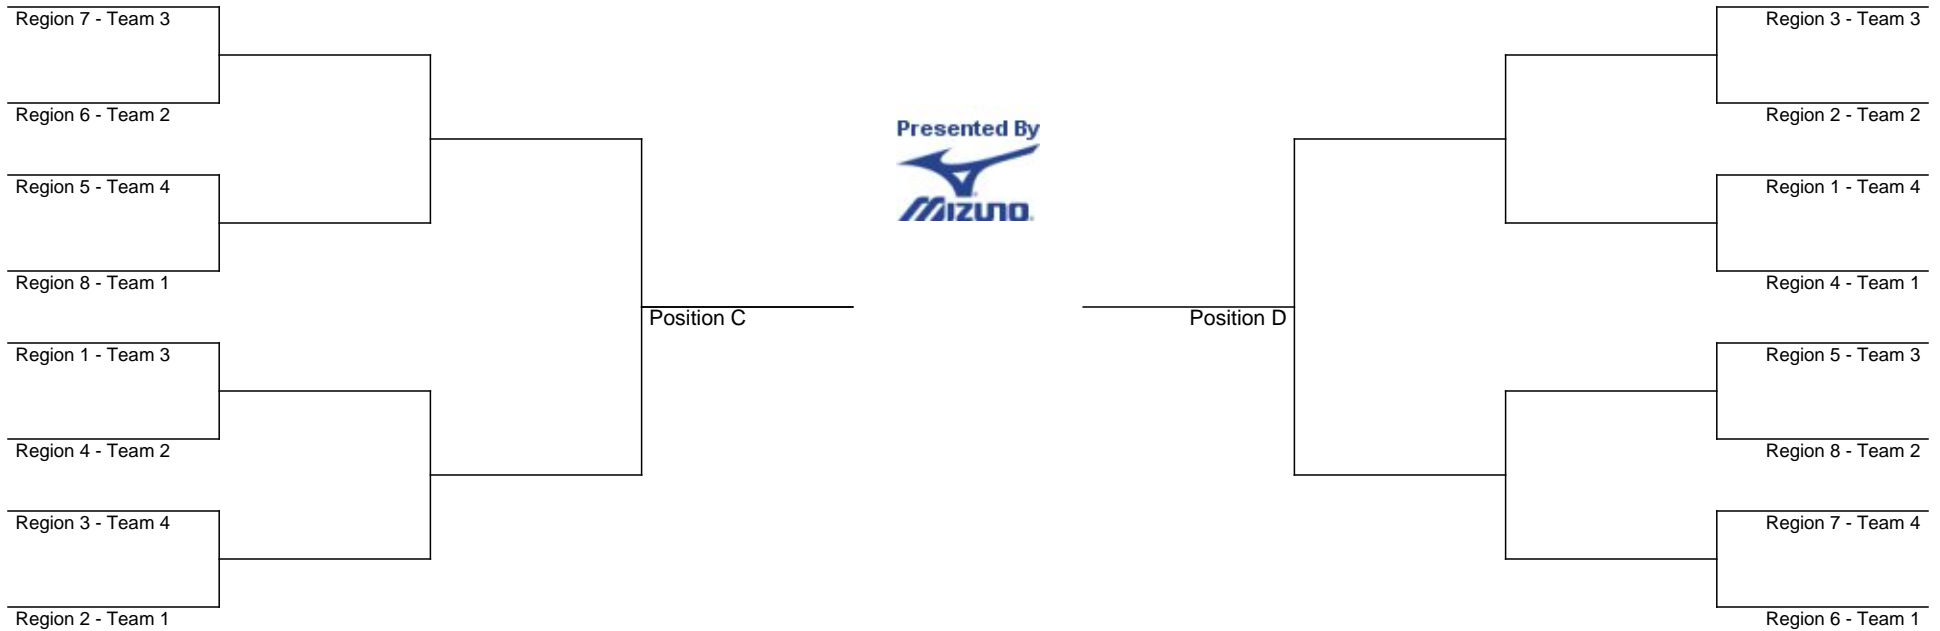

2020-2021 GHSA Class A Private State Fast Pitch Softball Playoffs

State Tournament
October 30-31
Columbus

If the first three rounds, the higher-seeded team will host best-of-three format. If both teams are the same seed, a "universal" GHSA coin flip will determine the host school.

2020-2021 GHSA Class A Public State Fast Pitch Softball Playoffs

State Tournament
October 30-31
Columbus

If the first three rounds, the higher-seeded team will host best-of-three format. If both teams are the same seed, a "universal" GHSA coin flip will determine the host school.

2020-2021 GHSA Class AAA State Fast Pitch Softball Playoffs

State Tournament
October 30-31
Columbus

If the first three rounds, the higher-seeded team will host best-of-three format. If both teams are the same seed, a "universal" GHSA coin flip will determine the host school.

2020-2021 GHSA Class AAAAAA State Fast Pitch Softball Playoffs

State Tournament
October 30-31
Columbus

If the first three rounds, the higher-seeded team will host best-of-three format. If both teams are the same seed, a "universal" GHSA coin flip will determine the host school.