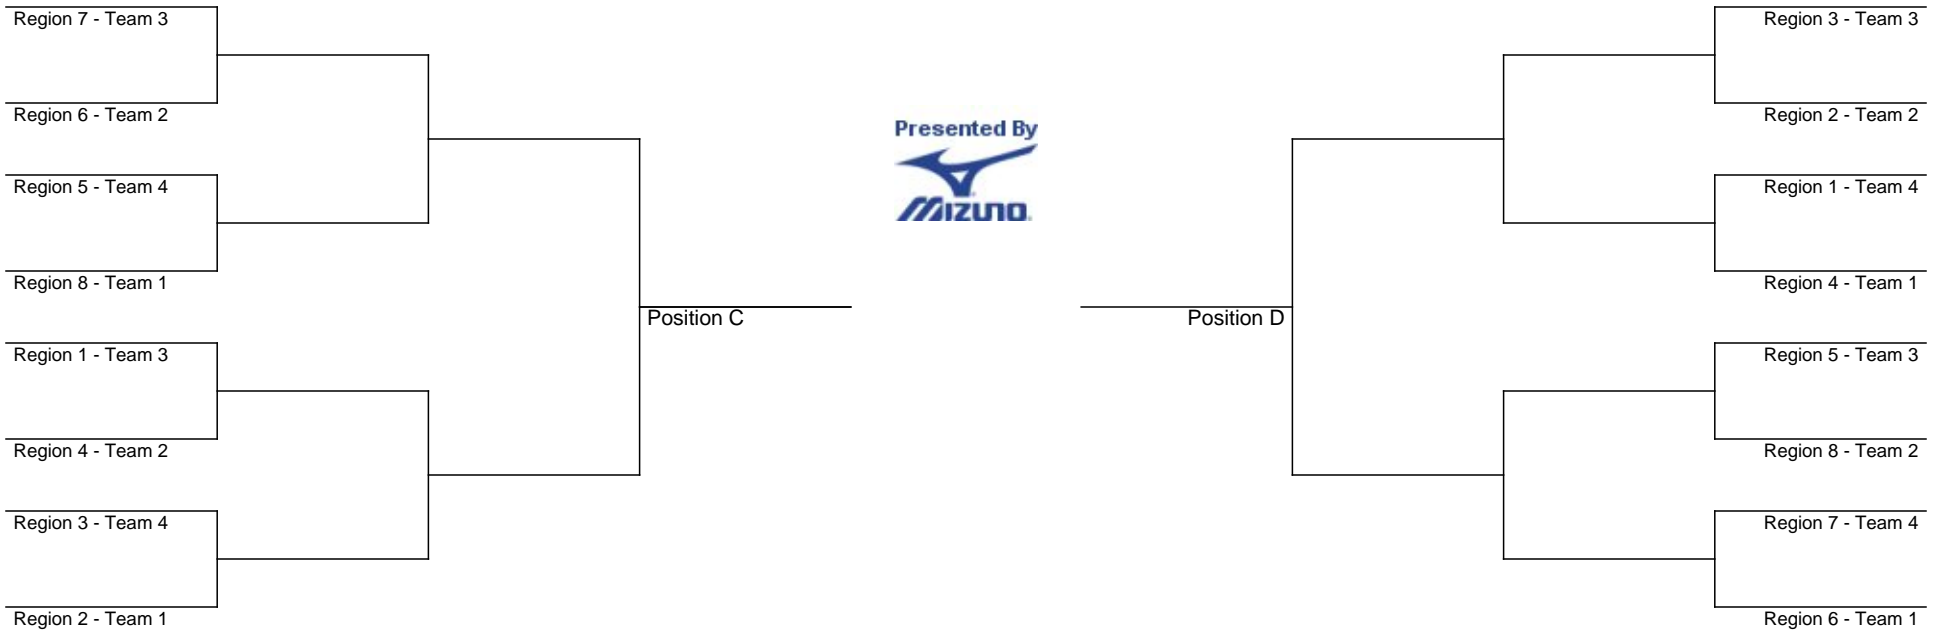

2020-2021 GHSA Class A Private State Fast Pitch Softball Playoffs

State Tournament
October 30-31
Columbus

If the first three rounds, the higher-seeded team will host best-of-three format. If both teams are the same seed, a "universal" GHSA coin flip will determine the host school.

2020-2021 GHSA Class A Public State Fast Pitch Softball Playoffs

State Tournament
October 30-31
Columbus

If the first three rounds, the higher-seeded team will host best-of-three format. If both teams are the same seed, a "universal" GHSA coin flip will determine the host school.

2020-2021 GHSA Class AAA State Fast Pitch Softball Playoffs

State Tournament
October 30-31
Columbus

If the first three rounds, the higher-seeded team will host best-of-three format. If both teams are the same seed, a "universal" GHSA coin flip will determine the host school.

2020-2021 GHSA Class AAAA State Fast Pitch Softball Playoffs

State Tournament
October 30-31
Columbus

Oct 19-21
 Oct 22-24
 Oct 27-28
 Oct 27-28
 Oct 22-24
 Oct 19-21

If the first three rounds, the higher-seeded team will host best-of-three format. If both teams are the same seed, a "universal" GHSA coin flip will determine the host school.