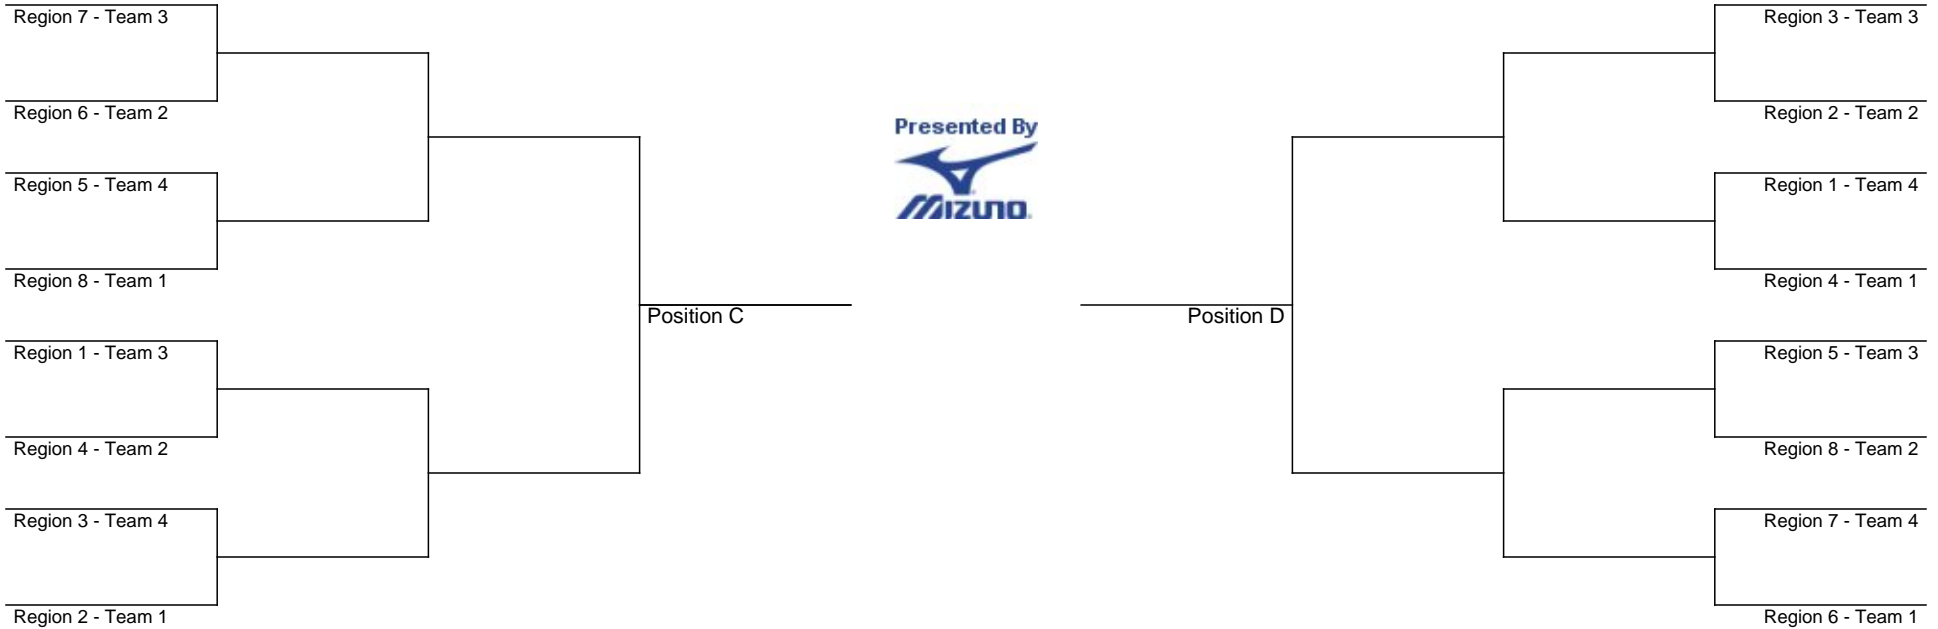

2020-2021 GHSA Class A Private State Fast Pitch Softball Playoffs

State Tournament
October 30-31
Columbus

If the first three rounds, the higher-seeded team will host best-of-three format. If both teams are the same seed, a "universal" GHSA coin flip will determine the host school.

2020-2021 GHSA Class A Public State Fast Pitch Softball Playoffs

State Tournament
October 30-31
Columbus

If the first three rounds, the higher-seeded team will host best-of-three format. If both teams are the same seed, a "universal" GHSA coin flip will determine the host school.

2020-2021 GHSA Class AAAA State Fast Pitch Softball Playoffs

State Tournament
October 30-31
Columbus

Oct 19-21
 Oct 22-24
 Oct 27-28
 Oct 27-28
 Oct 22-24
 Oct 19-21

If the first three rounds, the higher-seeded team will host best-of-three format. If both teams are the same seed, a "universal" GHSA coin flip will determine the host school.

2020-2021 GHSA Class AAAAA State Fast Pitch Softball Playoffs

State Tournament
October 30-31
Columbus

If the first three rounds, the higher-seeded team will host best-of-three format. If both teams are the same seed, a "universal" GHSA coin flip will determine the host school.