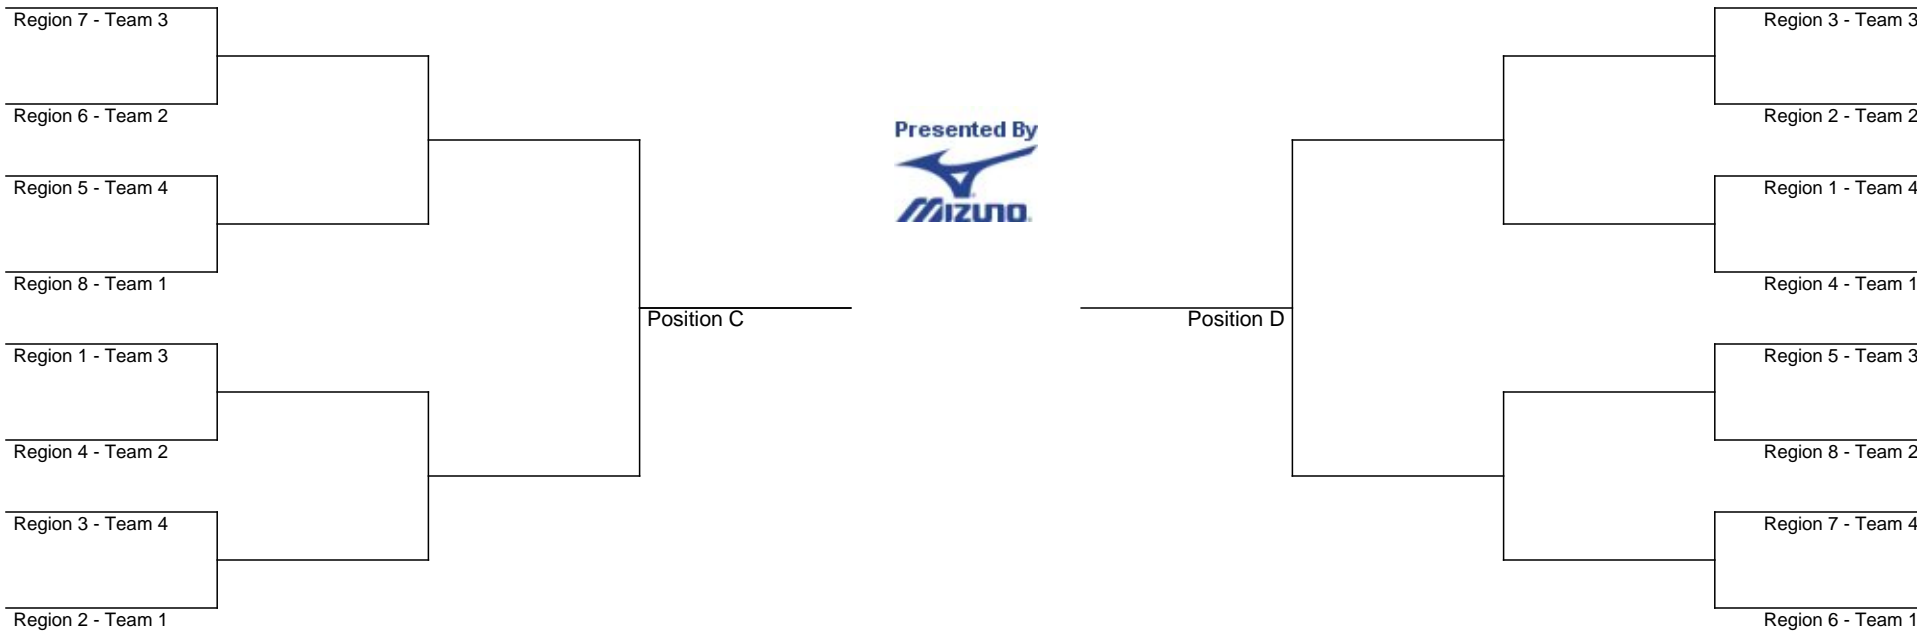

2020-2021 GHSA Class A Private State Fast Pitch Softball Playoffs

State Tournament
October 30-31
Columbus

If the first three rounds, the higher-seeded team will host best-of-three format. If both teams are the same seed, a "universal" GHSA coin flip will determine the host school.

2020-2021 GHSA Class A Public State Fast Pitch Softball Playoffs

State Tournament
October 30-31
Columbus

If the first three rounds, the higher-seeded team will host best-of-three format. If both teams are the same seed, a "universal" GHSA coin flip will determine the host school.

2020-2021 GHSA Class AAAAA State Fast Pitch Softball Playoffs

State Tournament
October 30-31
Columbus

If the first three rounds, the higher-seeded team will host best-of-three format. If both teams are the same seed, a "universal" GHSA coin flip will determine the host school.

2020-2021 GHSA Class AAAAAA State Fast Pitch Softball Playoffs

State Tournament
October 30-31
Columbus

If the first three rounds, the higher-seeded team will host best-of-three format. If both teams are the same seed, a "universal" GHSA coin flip will determine the host school.