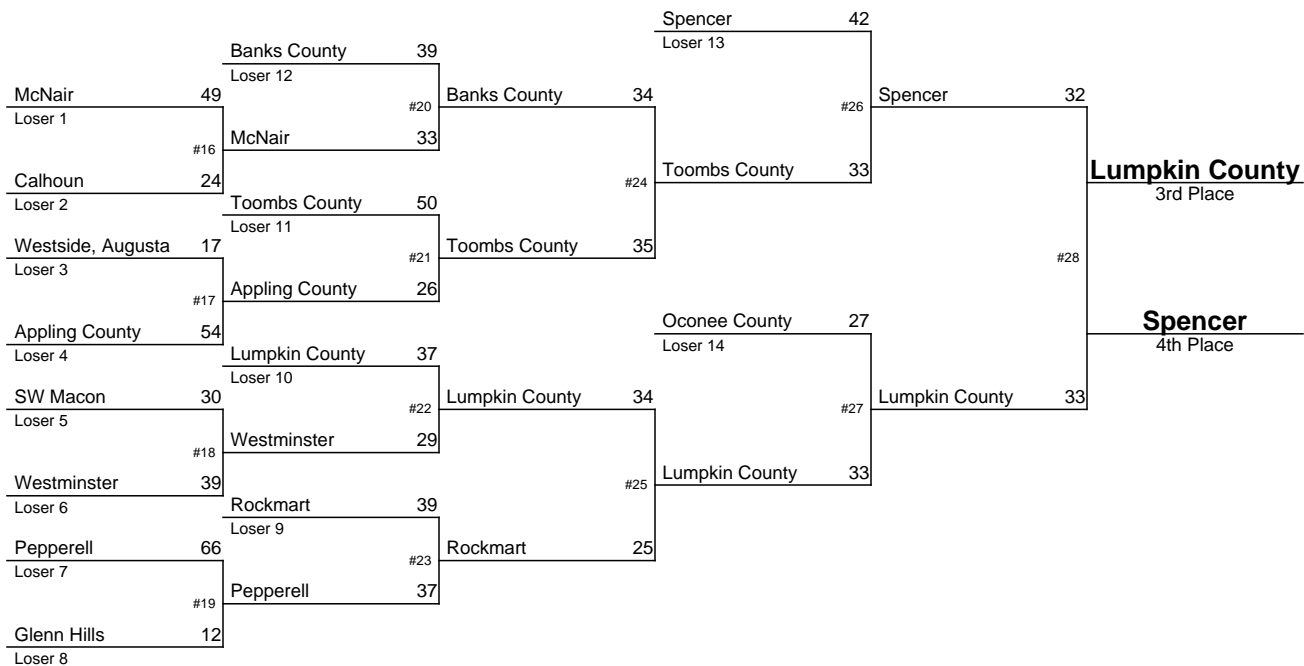

2014-2015 GHSA Class AAA Team Dual Wrestling Championship

January 15-17, 2015

Lumpkin County
3rd Place

Spencer
4th Place