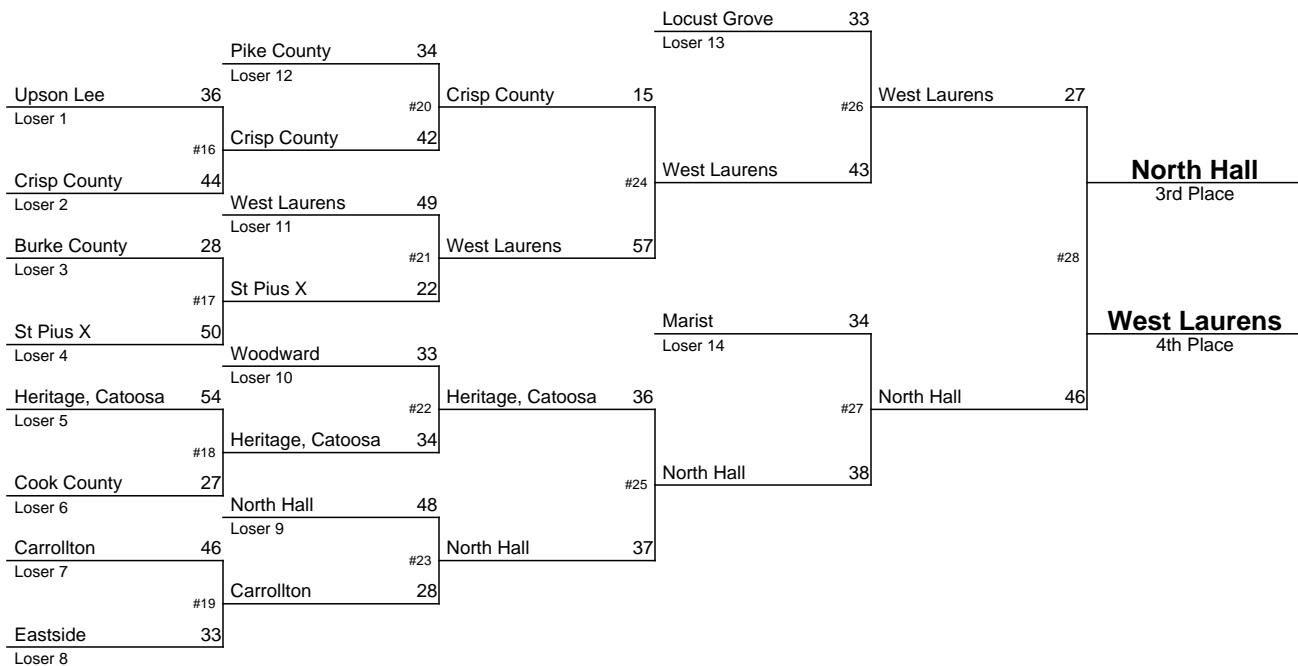

# 2015-2016 GHSA Class AAAA Team Dual Wrestling Championship

January 14-16, 2016

**Gilmer**  
Champion

**Buford**  
Runner-Up

**North Hall**  
3rd Place

**West Laurens**  
4th Place