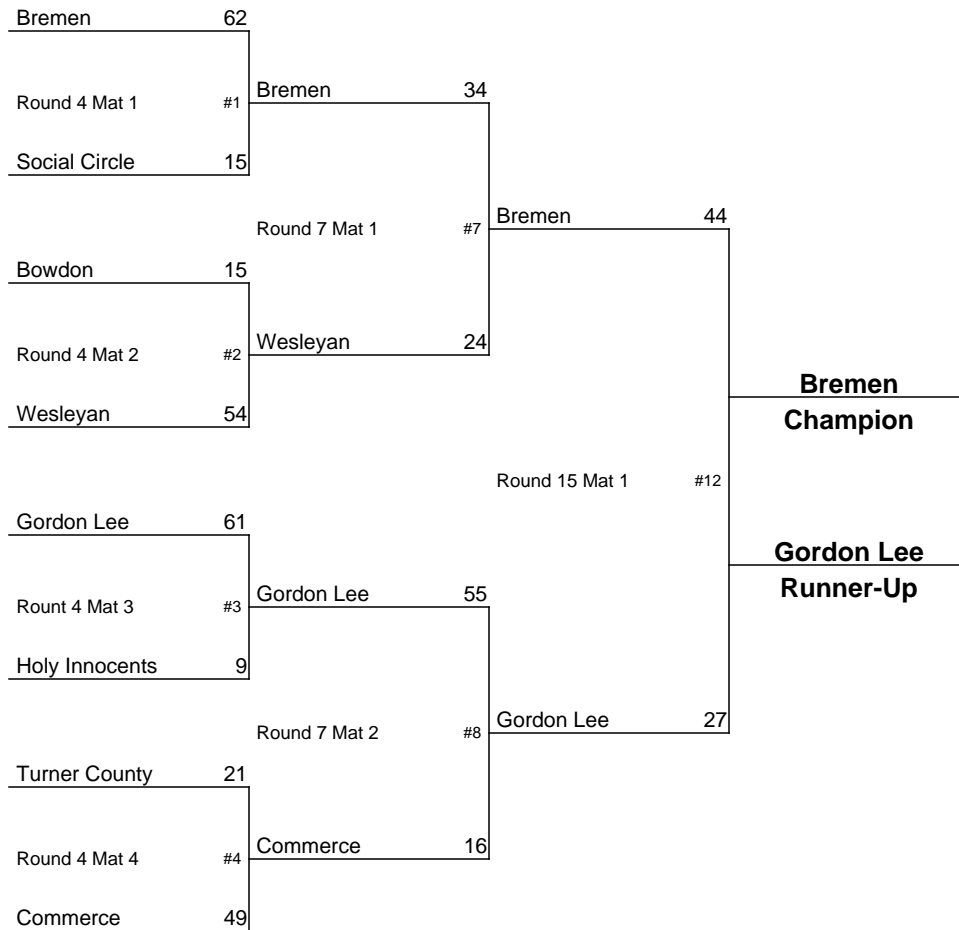

# 2009-2010 GHSA Class A Team Dual Wrestling Championship