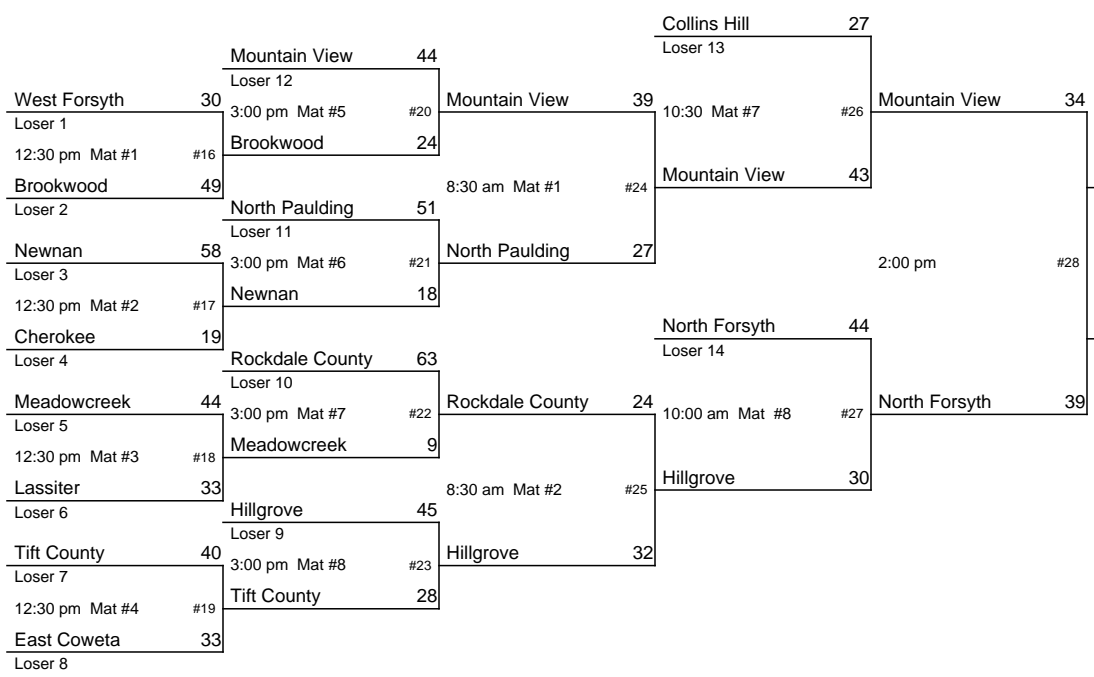

## January 11-13, 2018

1/11                      1/12                      1/12                      1/13

**Camden County**  
Champion

**Archer**  
Runner-Up

1/12                      1/12                      1/13                      1/13                      1/13