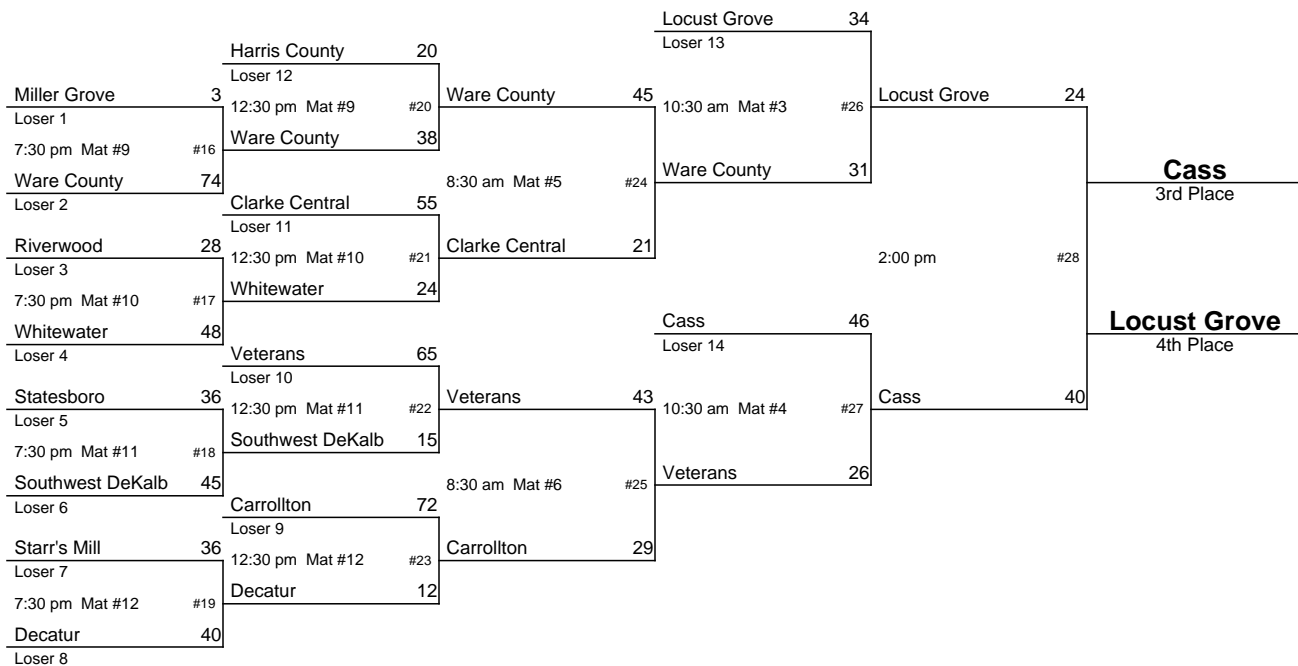

## January 11-13, 2018

1/11                      1/11                      1/12                      1/13

**Buford**  
Champion

**Ola**  
Runner-Up

1/11                      1/12                      1/13                      1/13                      1/13