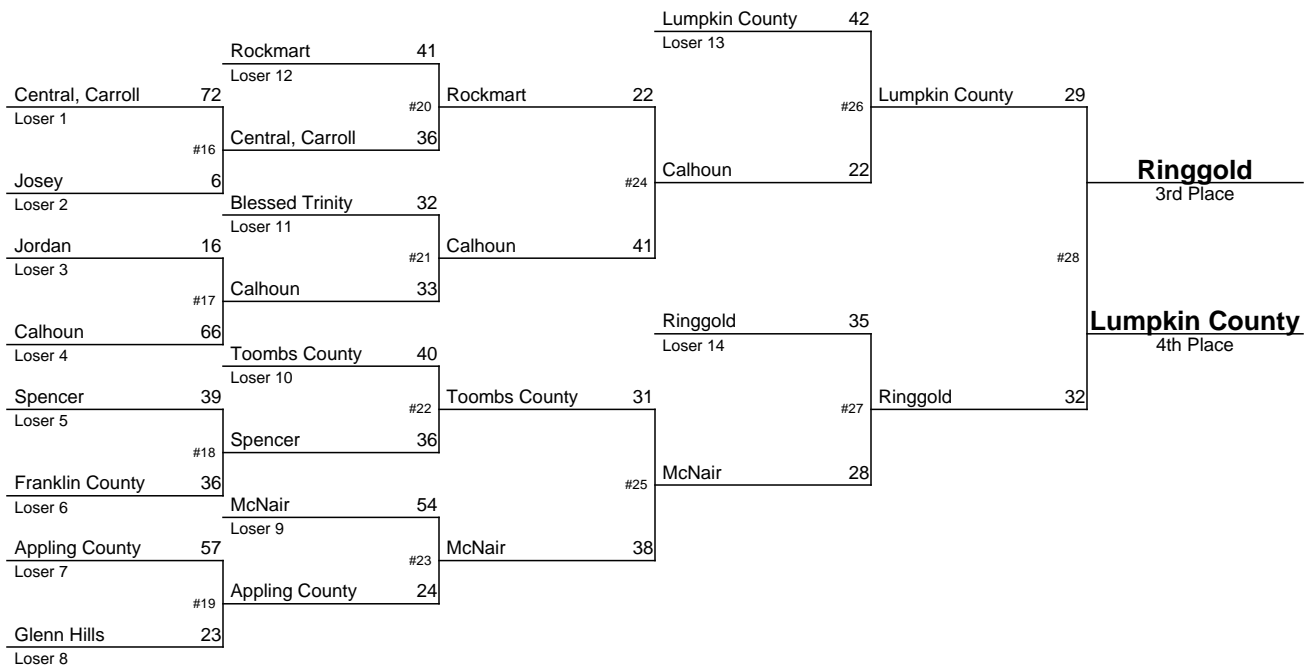

2015-2016 GHSA Class AAA Team Dual Wrestling Championship

January 14-16, 2016