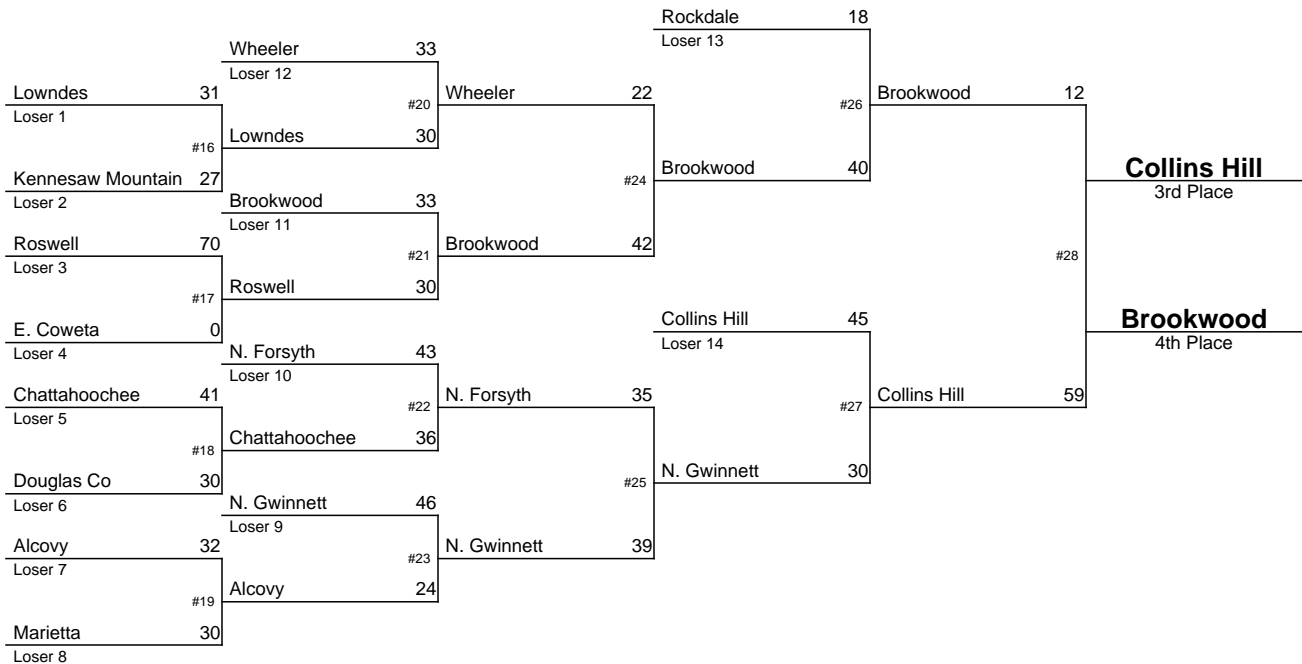

2012-2013 GHSA Class AAAAAA Team Dual Wrestling Championship

January 10-12, 2013