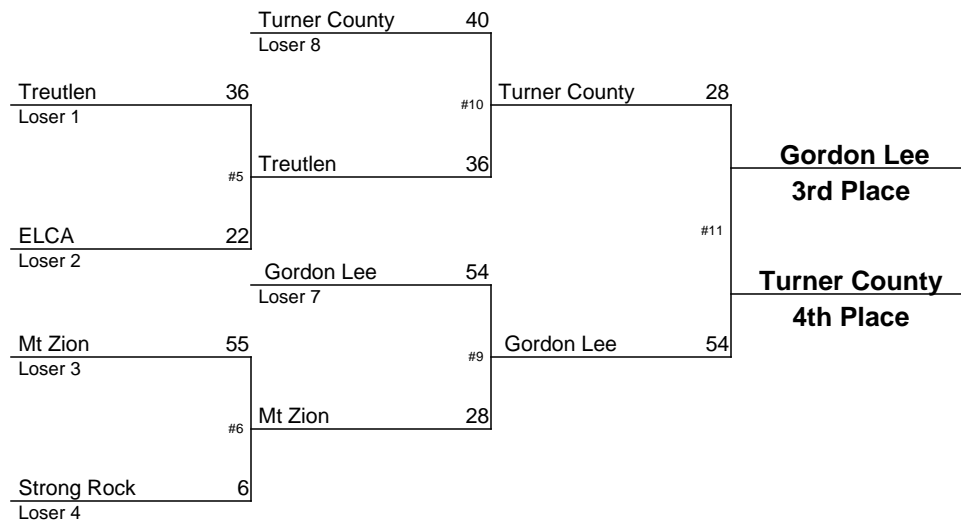

2013-2014 GHSA Class A Team Dual Wrestling Championship

January 9-11, 2014