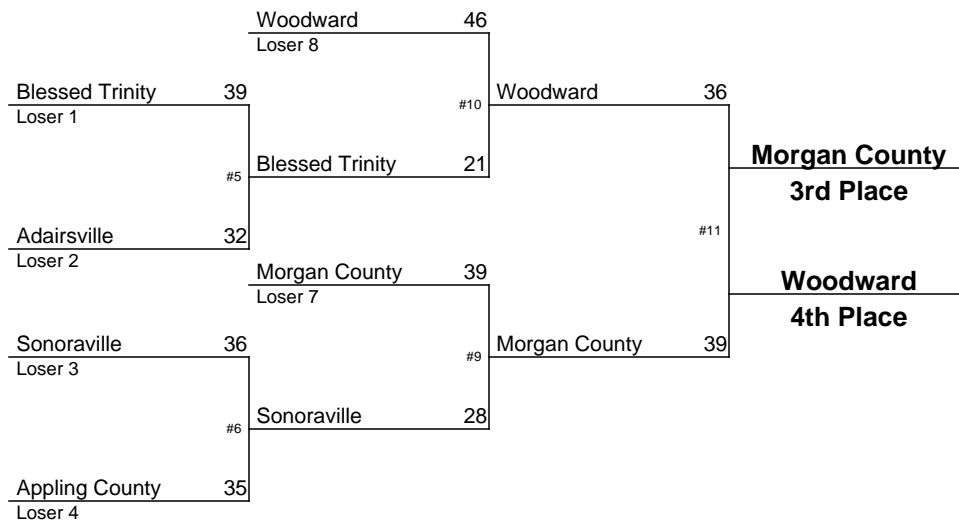

2013-2014 GHSA Class AAA Team Dual Wrestling Championship

January 9-11, 2014