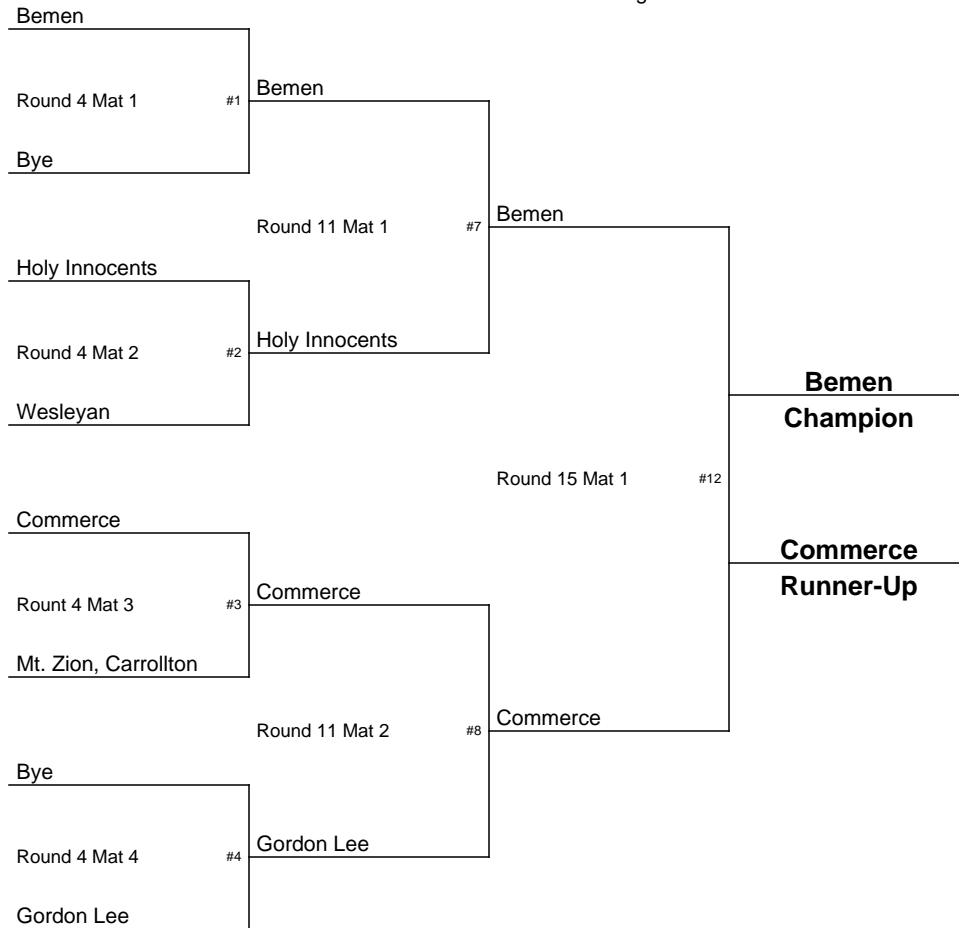

2010-2011 GHSA Class A Team Dual Wrestling Championship

February 25-26, 2011

Bremen High School