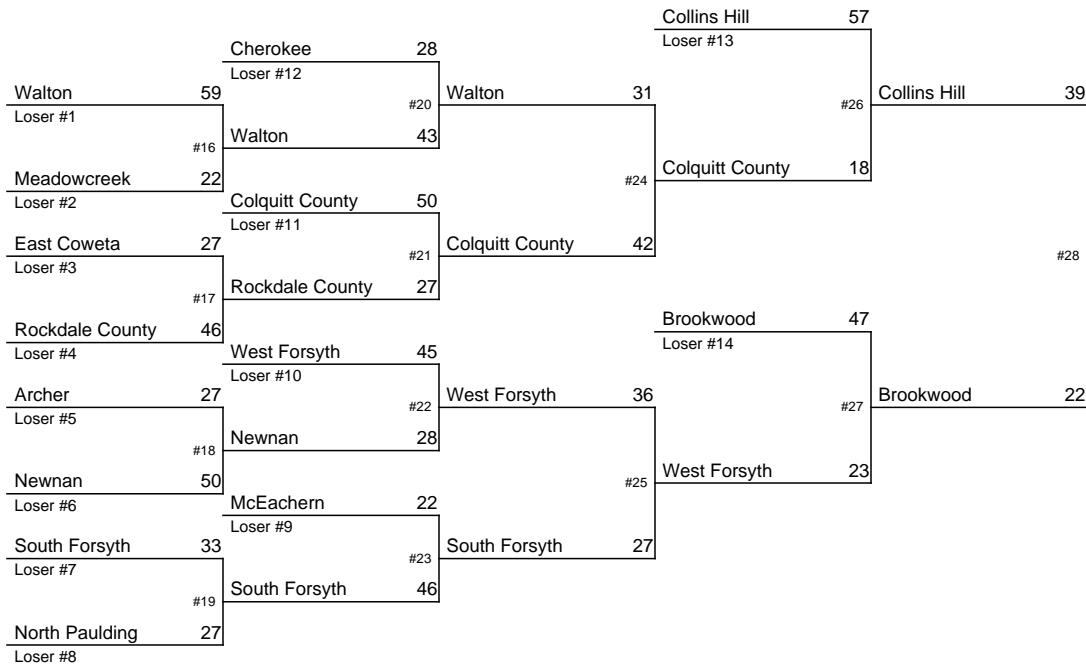

Camden County
Champion

Mountain View
Runner-Up

1/18   1/18   1/18   1/19   1/19