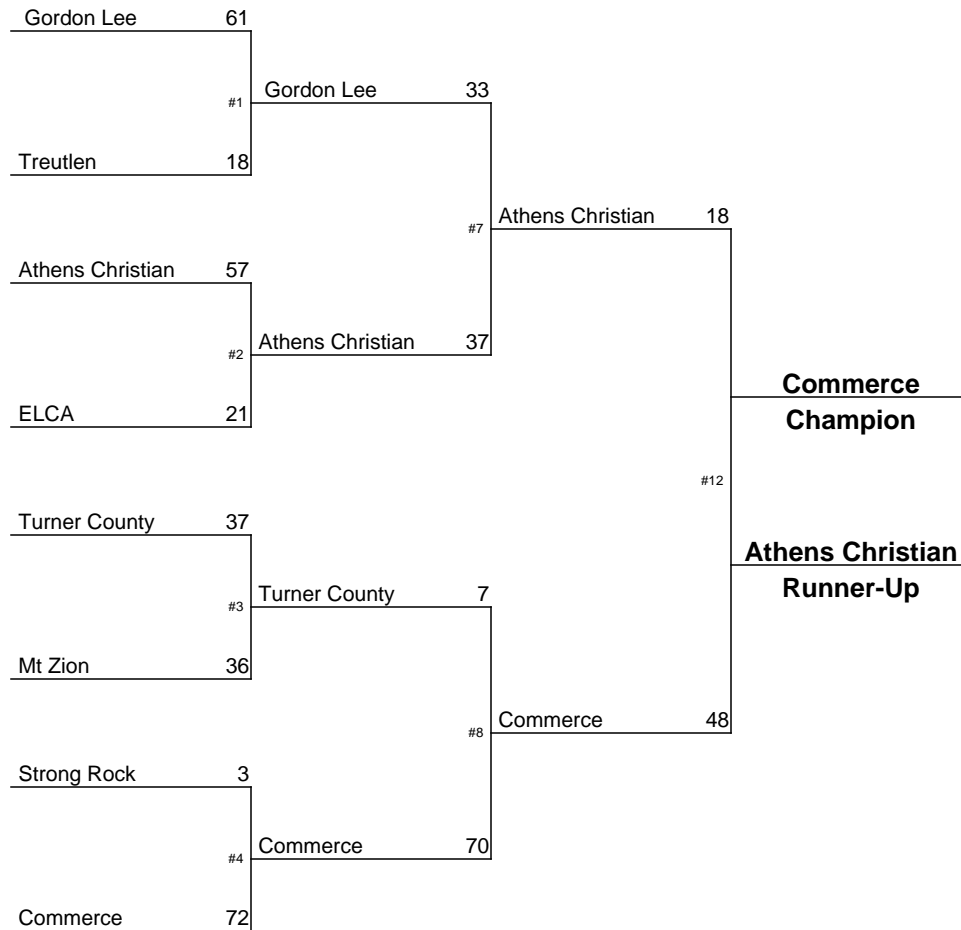

2013-2014 GHSA Class A Team Dual Wrestling Championship

January 9-11, 2014