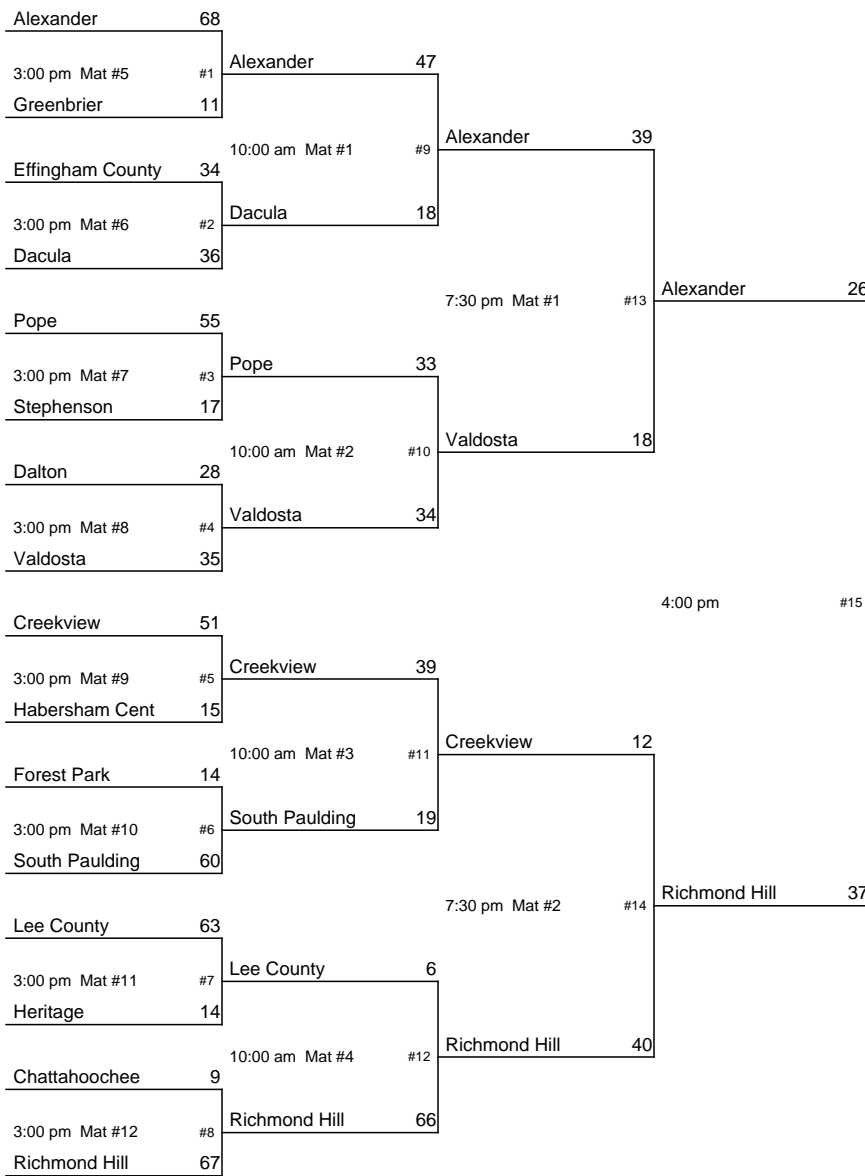

2017-2018 GHSA Class AAAAAA Team Dual Wrestling Championship

January 11-13, 2018

1/11   1/12   1/12   1/13