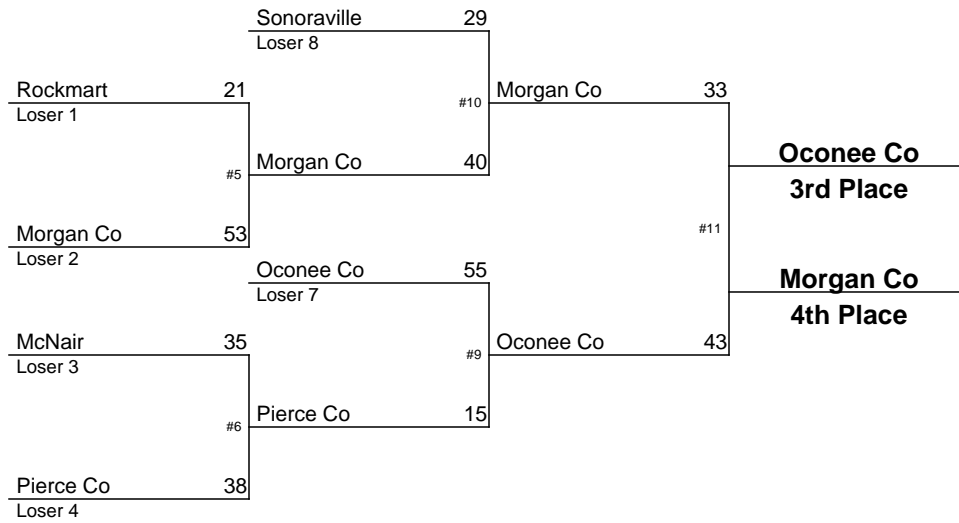

**Oconee Co
3rd Place**

**Morgan Co
4th Place**