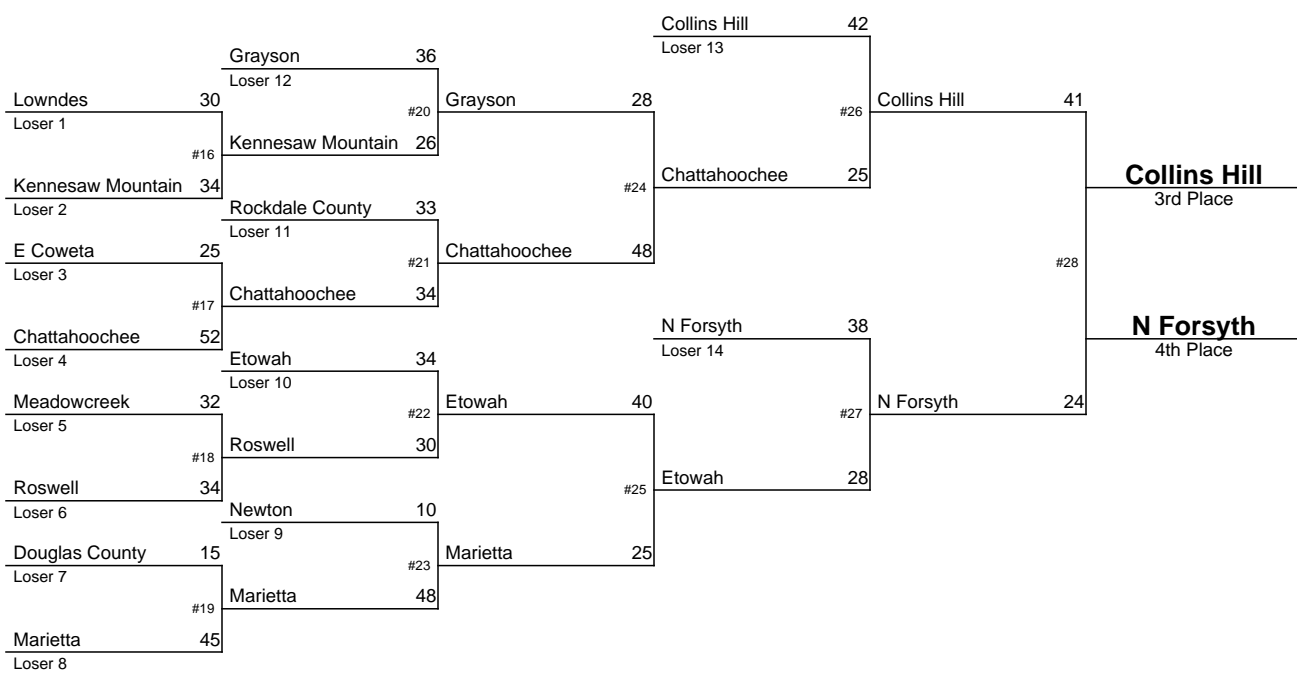

2013-2014 GHSA Class AAAAAA Team Dual Wrestling Championship

January 9-11, 2014