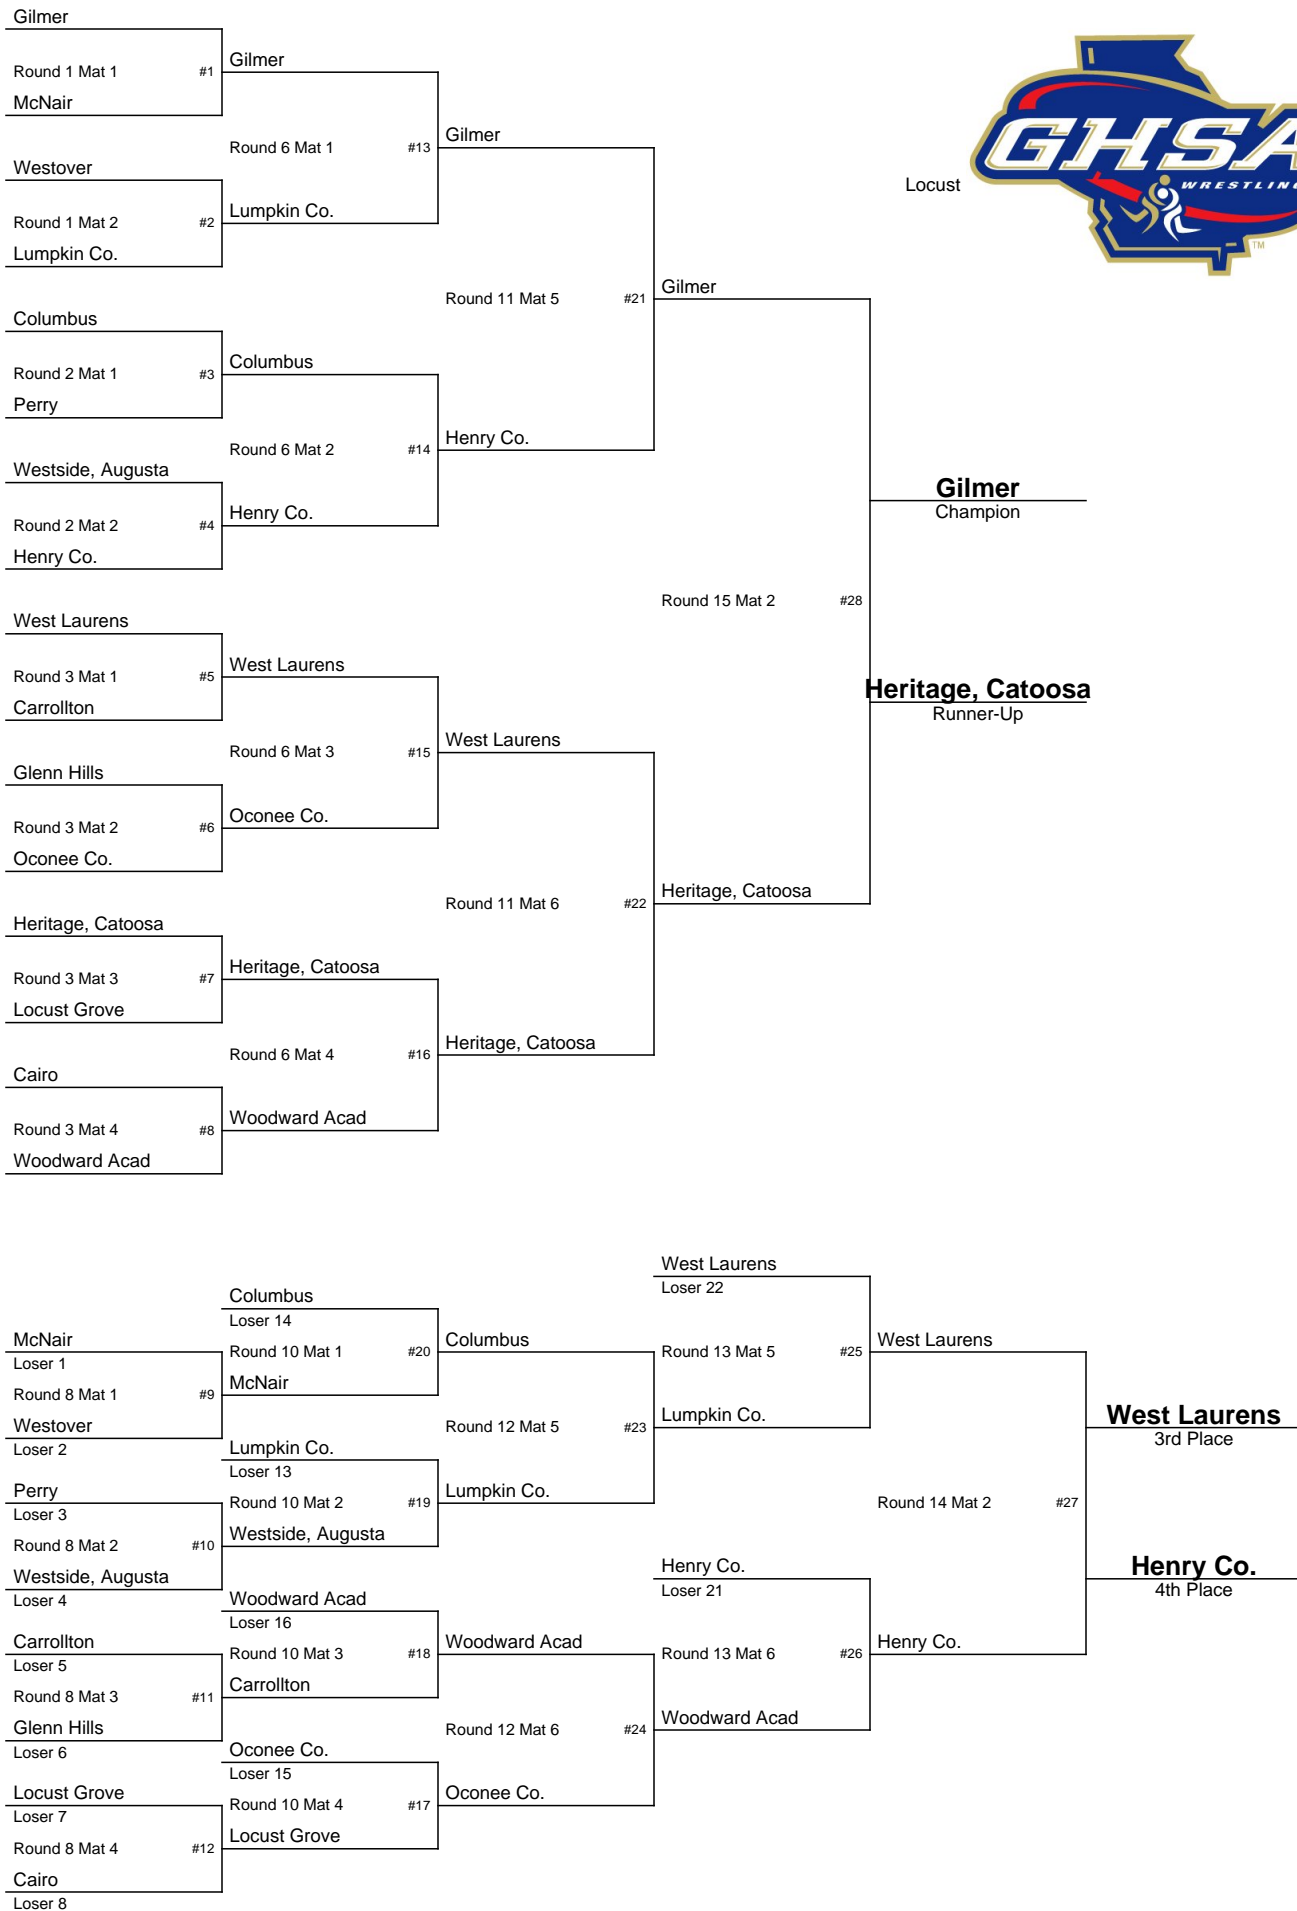

2010-2011 GHSA Class AAA Team Dual Wrestling Championship

February 25-26, 2011