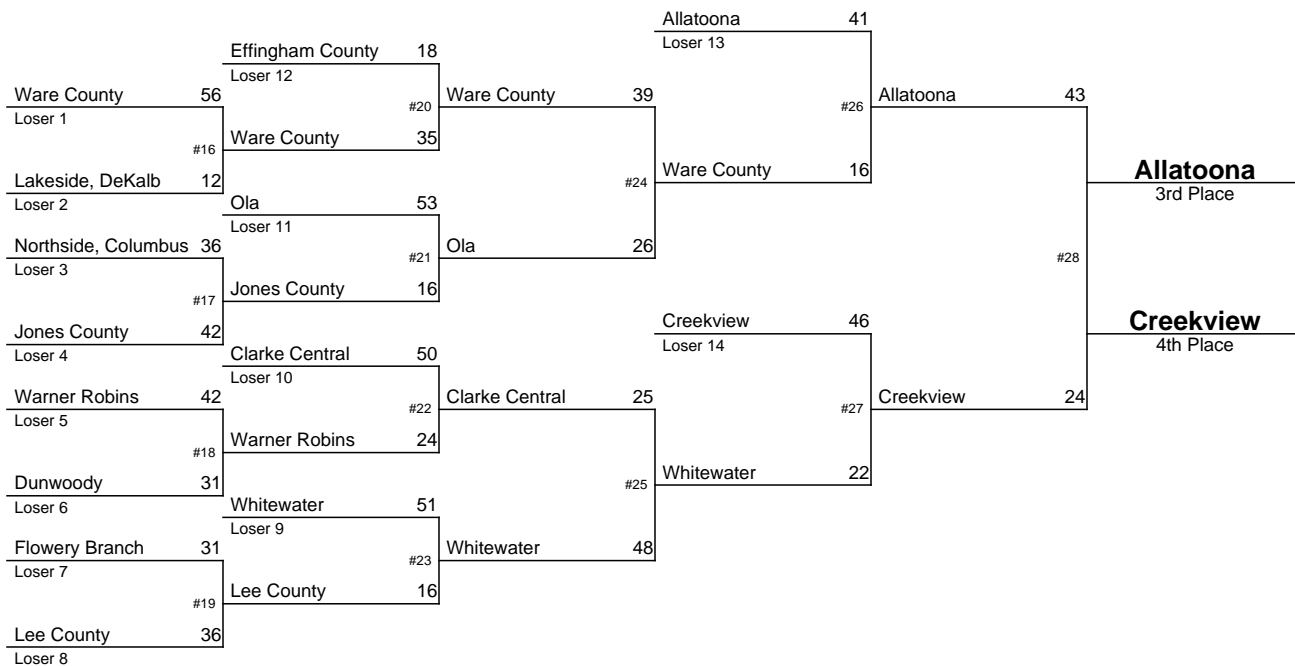

2013-2014 GHSA Class AAAAA Team Dual Wrestling Championship

January 9-11, 2014