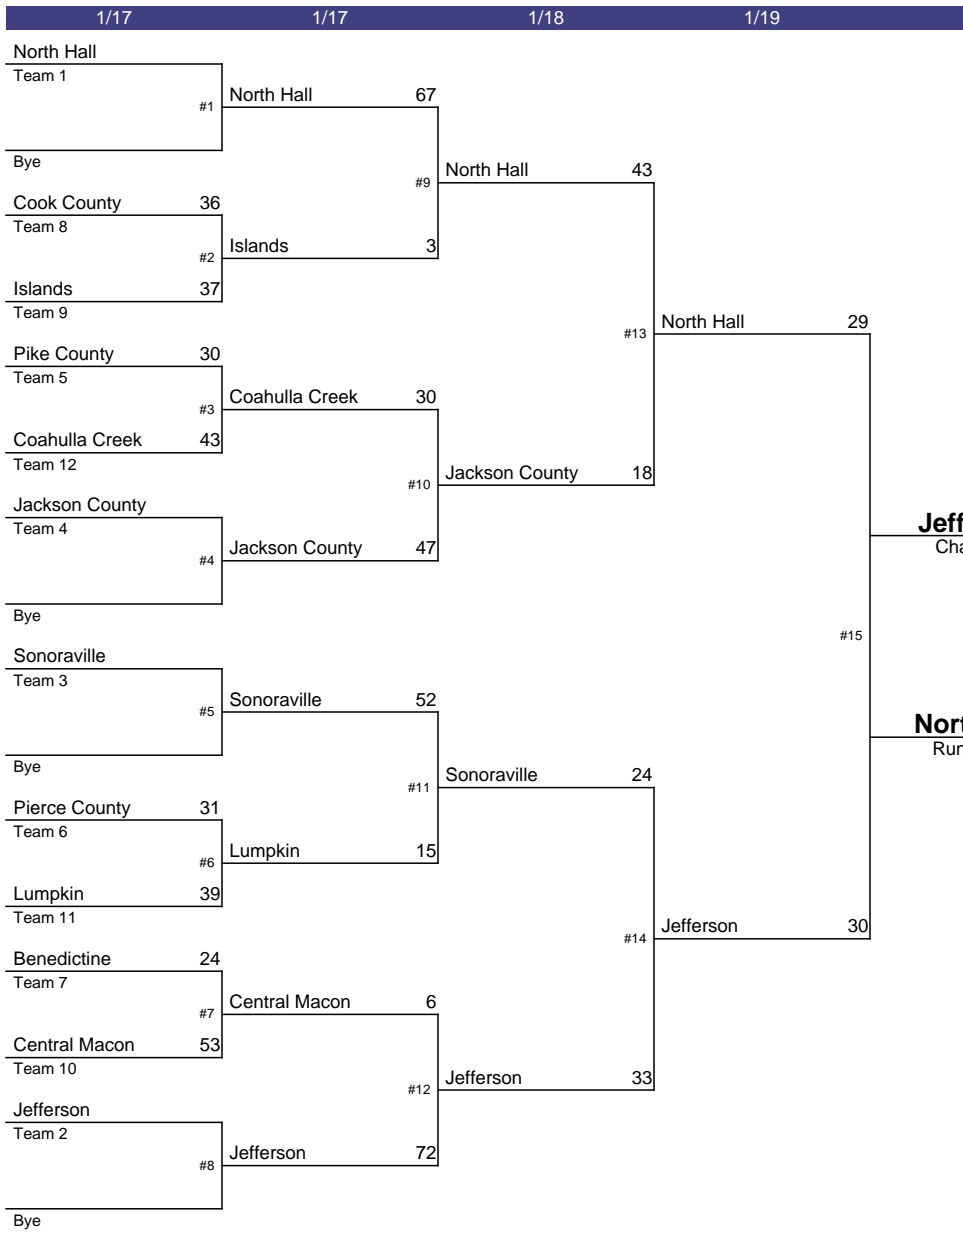

2018-2019 GHSA Class AAA Team Dual Wrestling Championship

January 17-19, 2019

Jefferson
Champion

North Hall
Runner-Up

Sonoraville
3rd Place

Jackson County
4th Place