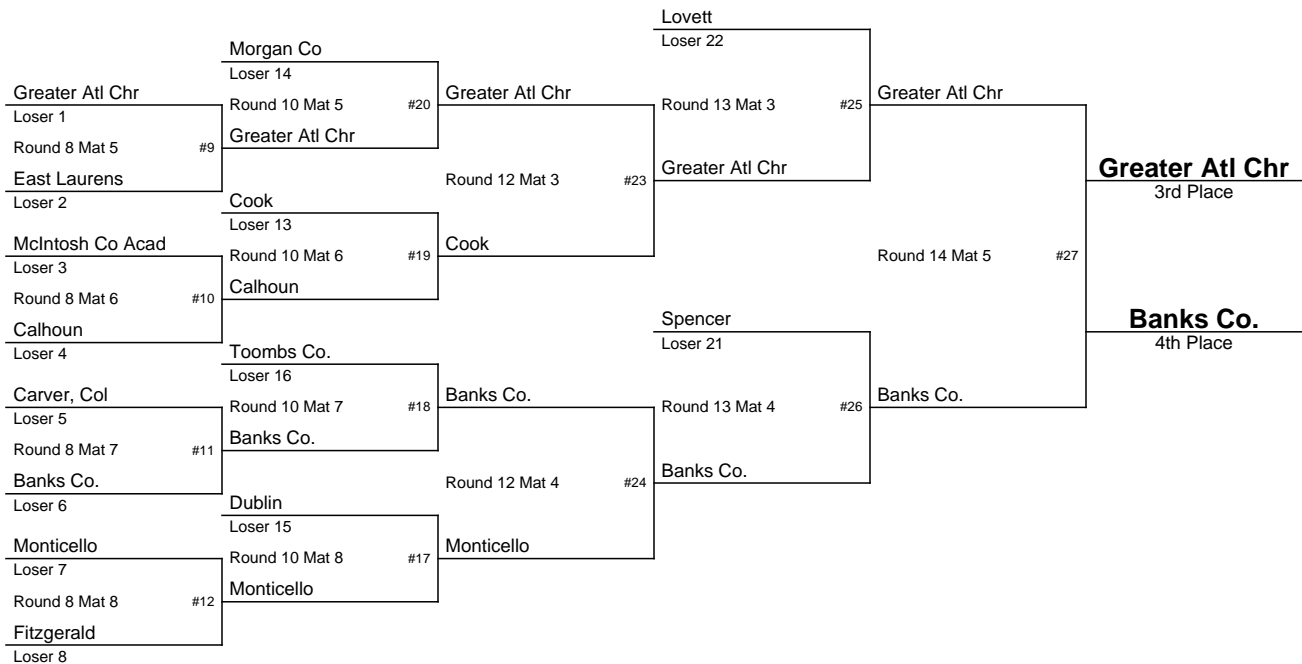

2010-2011 GHSA Class AA Team Dual Wrestling Championship

February 25-26, 2011