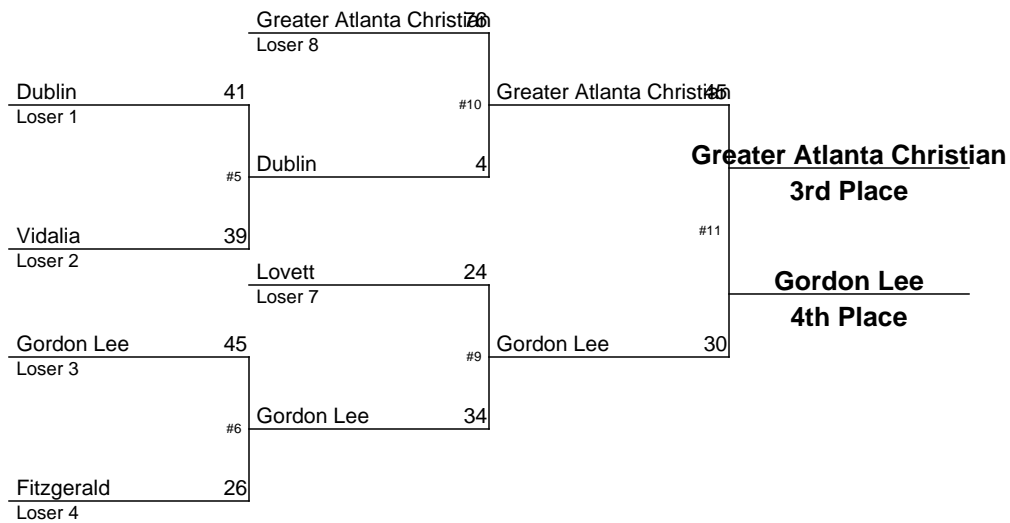

2014-2015 GHSA Class AA Team Dual Wrestling Championship

January 15-17, 2015