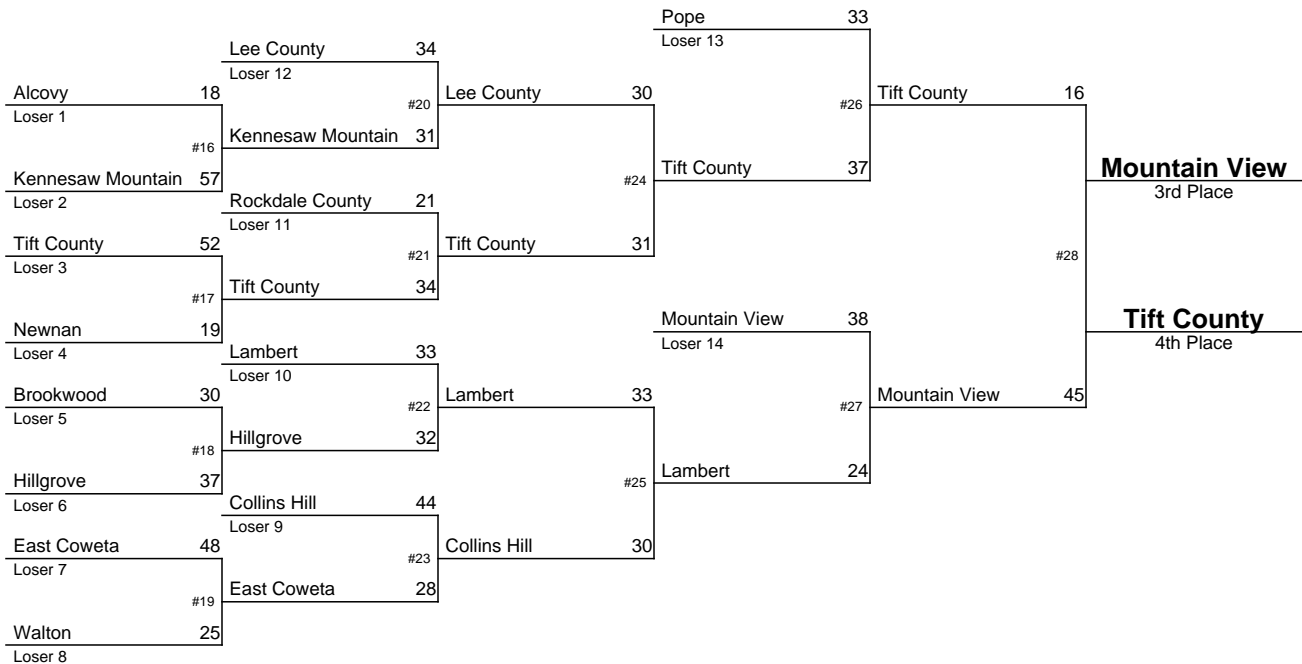

2015-2016 GHSA Class AAAAAA Team Dual Wrestling Championship

January 14-16, 2016

Archer
Champion

North Forsyth
Runner-Up

Mountain View
3rd Place

Tift County
4th Place

2016-2017 GHSA Class A Team Dual Wrestling Championship

January 12-14, 2017

1/13	1/13	1/14	
Commerce	69		
Match 81; 3:00pm	#1	Commerce	66
Mount de Sales	9		
Match 101; 7:30pm	#5	Commerce	74
Mt Zion, Carroll	25		
Match 82; 3:00pm	#2	Irwin County	12
Irwin County	44		
Match 142; 4:00pm	#7		
Wesleyan	55		
Match 83; 3:00pm	#3	Wesleyan	37
Strong Rock	15		
Match 102; 7:30pm	#6	Wesleyan	3
Turner County	33		
Match 84; 3:00pm	#4	Turner County	36
Trion	30		

**Commerce
Champion**

**Wesleyan
Runner-Up**

1/14	1/14	1/14	
Turner County	40		
Loser #6			
Match 129; 10:30am	#10	Turner County	28
Mount de Sales	27		
Loser #1			
Match 115; 8:30am	#8	Mt Zion, Carroll	29
Match 135; 2:00pm	#12		
Mt Zion, Carroll	51		
Loser #2			
Match 130; 10:30am	#11	Trion	42
Strong Rock	11		
Loser #3			
Match 116; 8:30am	#9	Trion	45
Trion	68		
Loser #4			

**Trion
3rd Place**

**Turner County
4th Place**