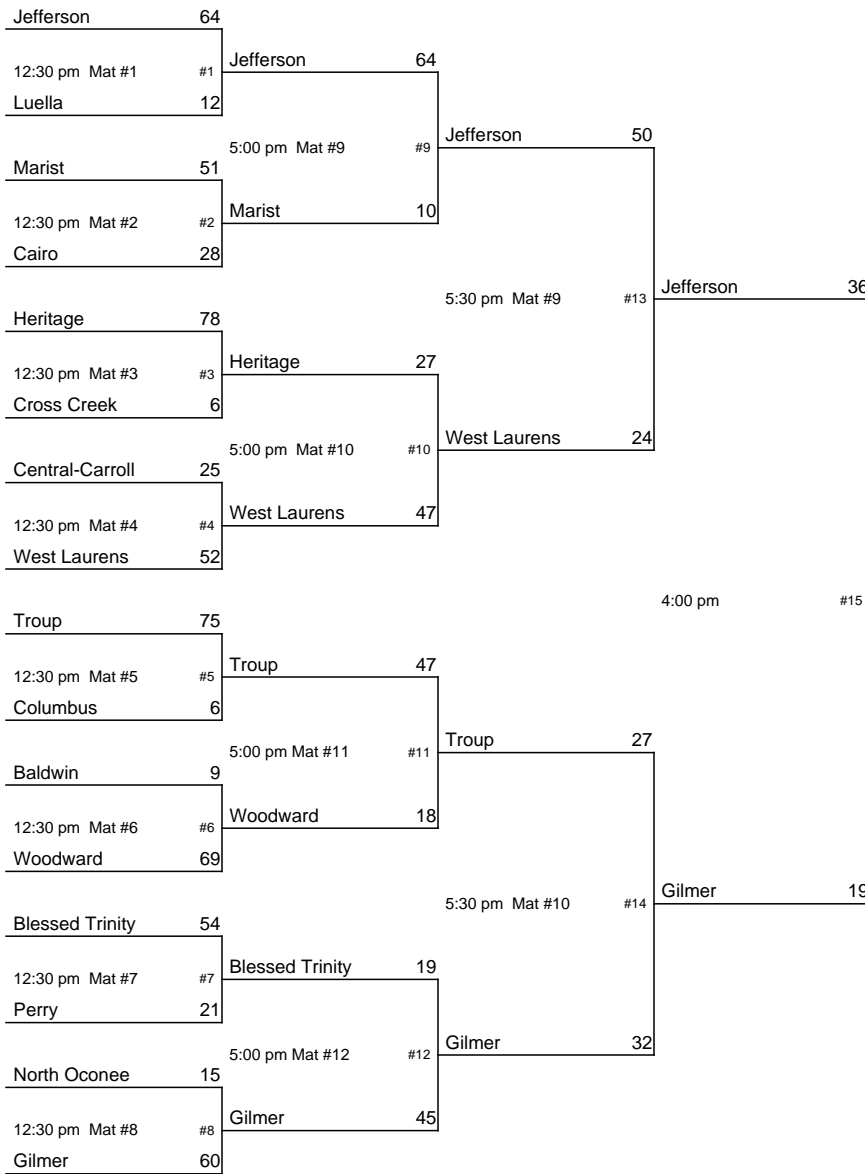

2017-2018 GHSA Class AAAA Team Dual Wrestling Championship

January 11-13, 2018

1/11   1/11   1/12   1/13