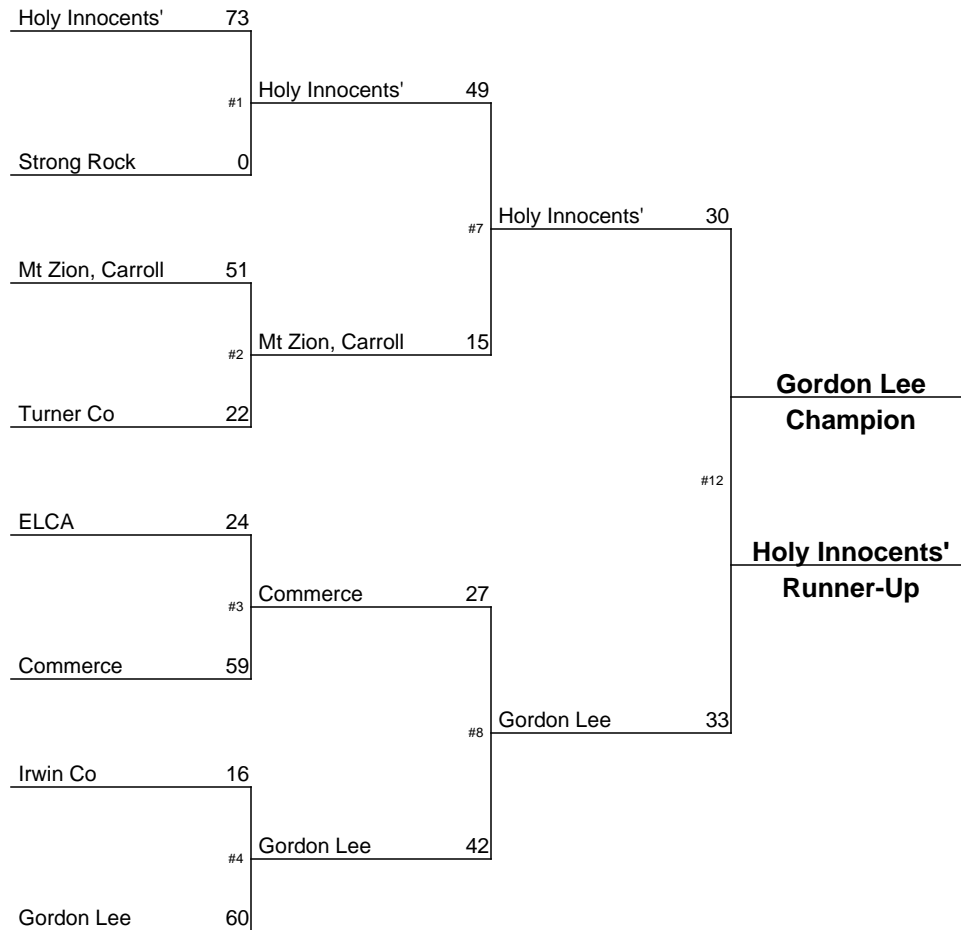

2012-2013 GHSA Class A Team Dual Wrestling Championship

January 10-12, 2013