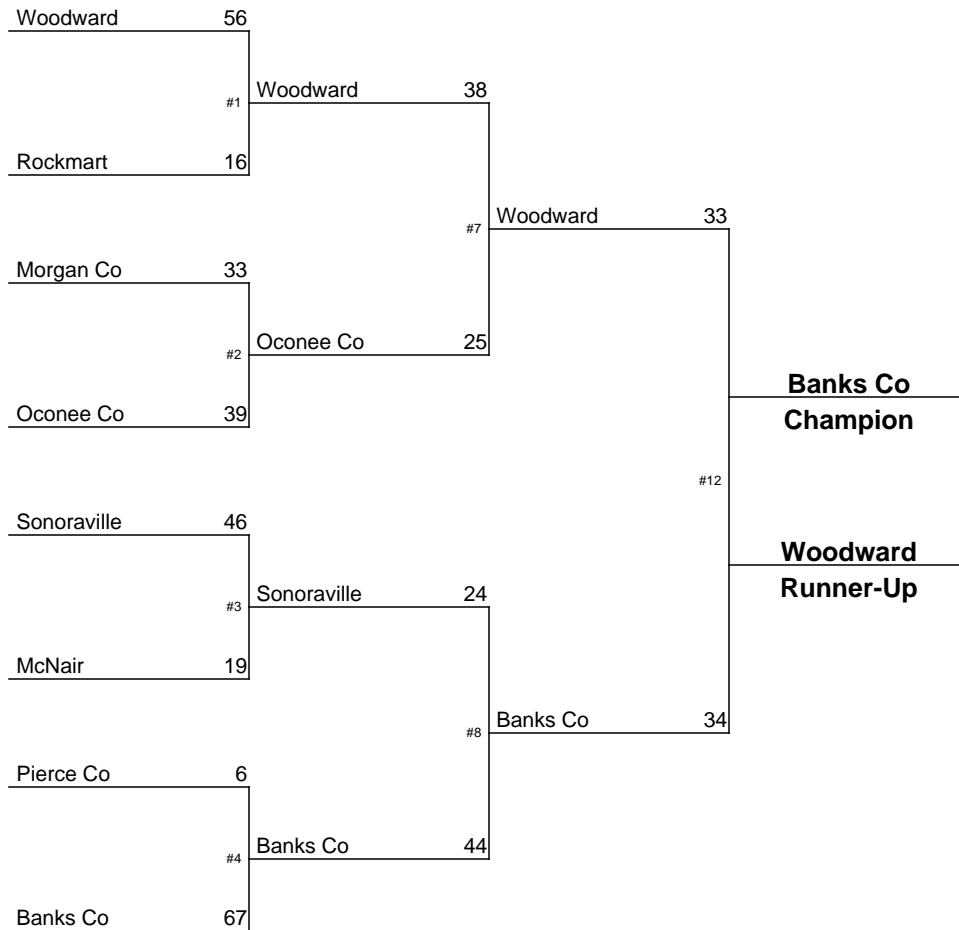

2012-2013 GHSA Class AAA Team Dual Wrestling Championship

January 10-12, 2013

**Banks Co
Champion**

**Woodward
Runner-Up**