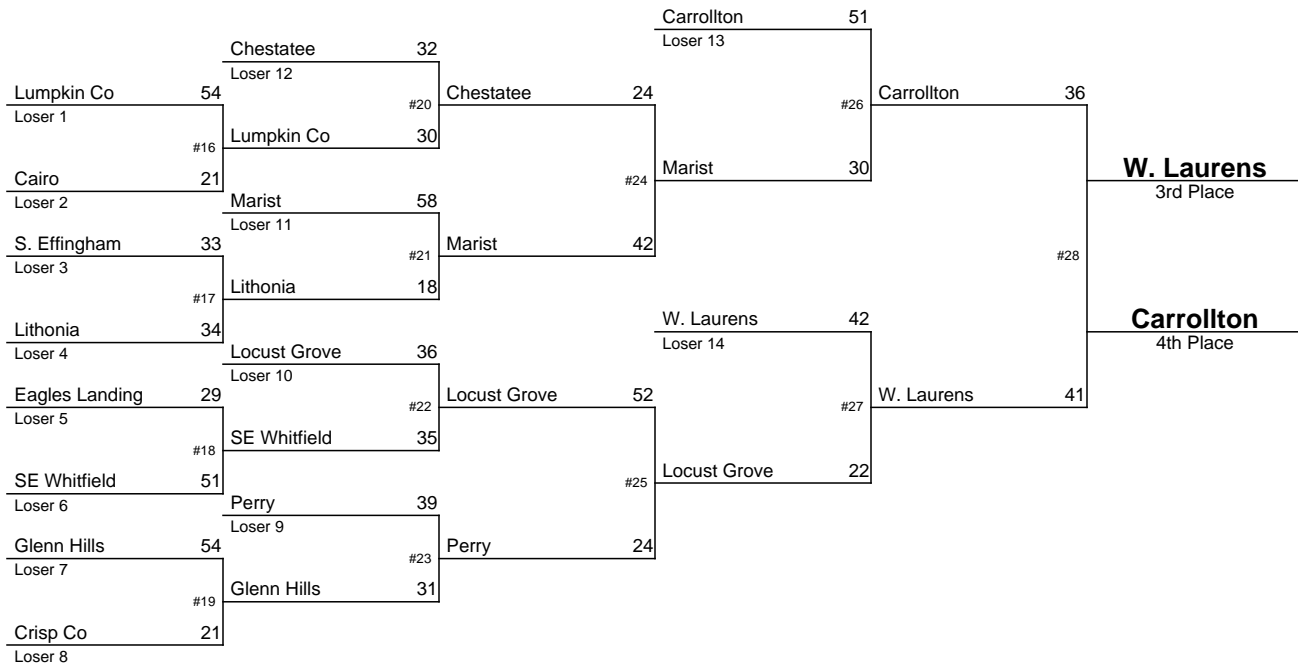

2012-2013 GHSA Class AAAA Team Dual Wrestling Championship

January 10-12, 2013