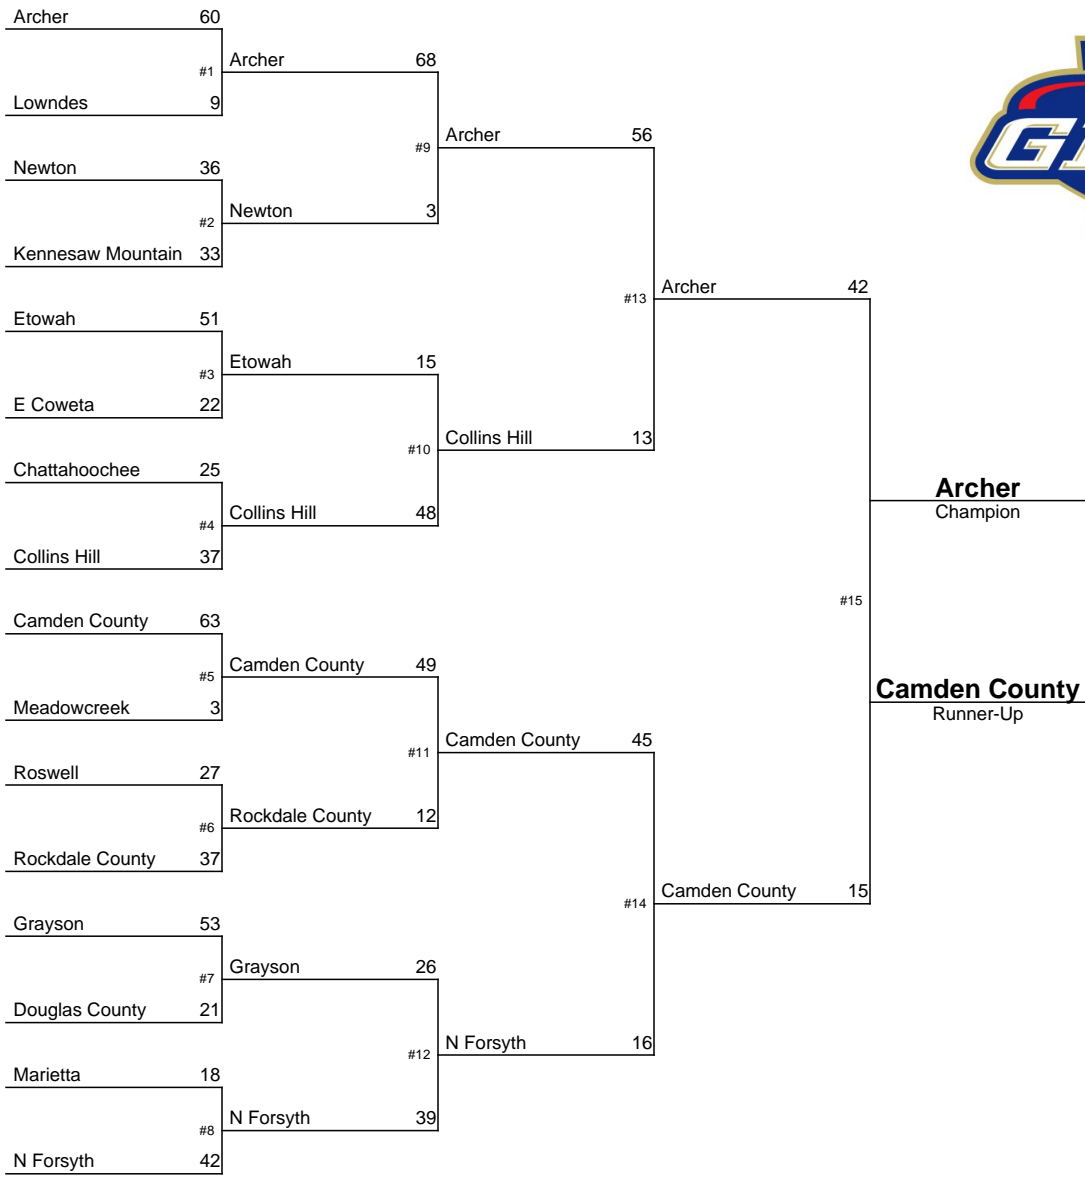

2013-2014 GHSA Class AAAAAA Team Dual Wrestling Championship

January 9-11, 2014