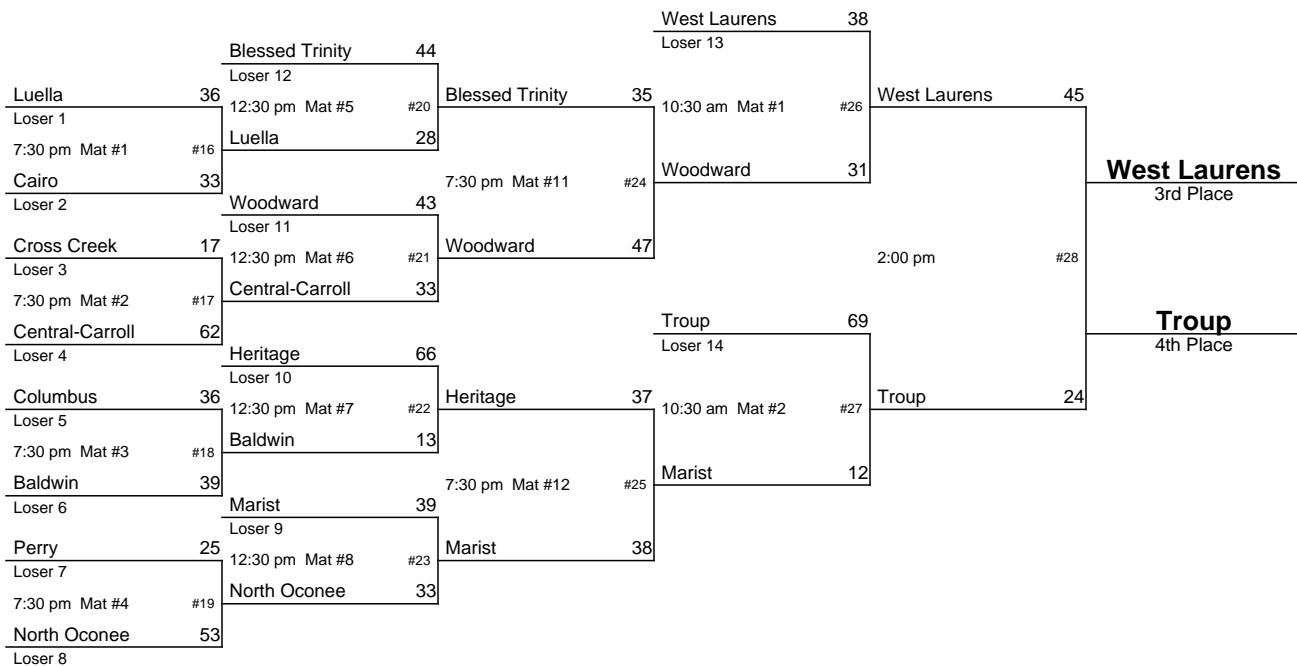

1/11   1/12   1/12   1/13   1/13