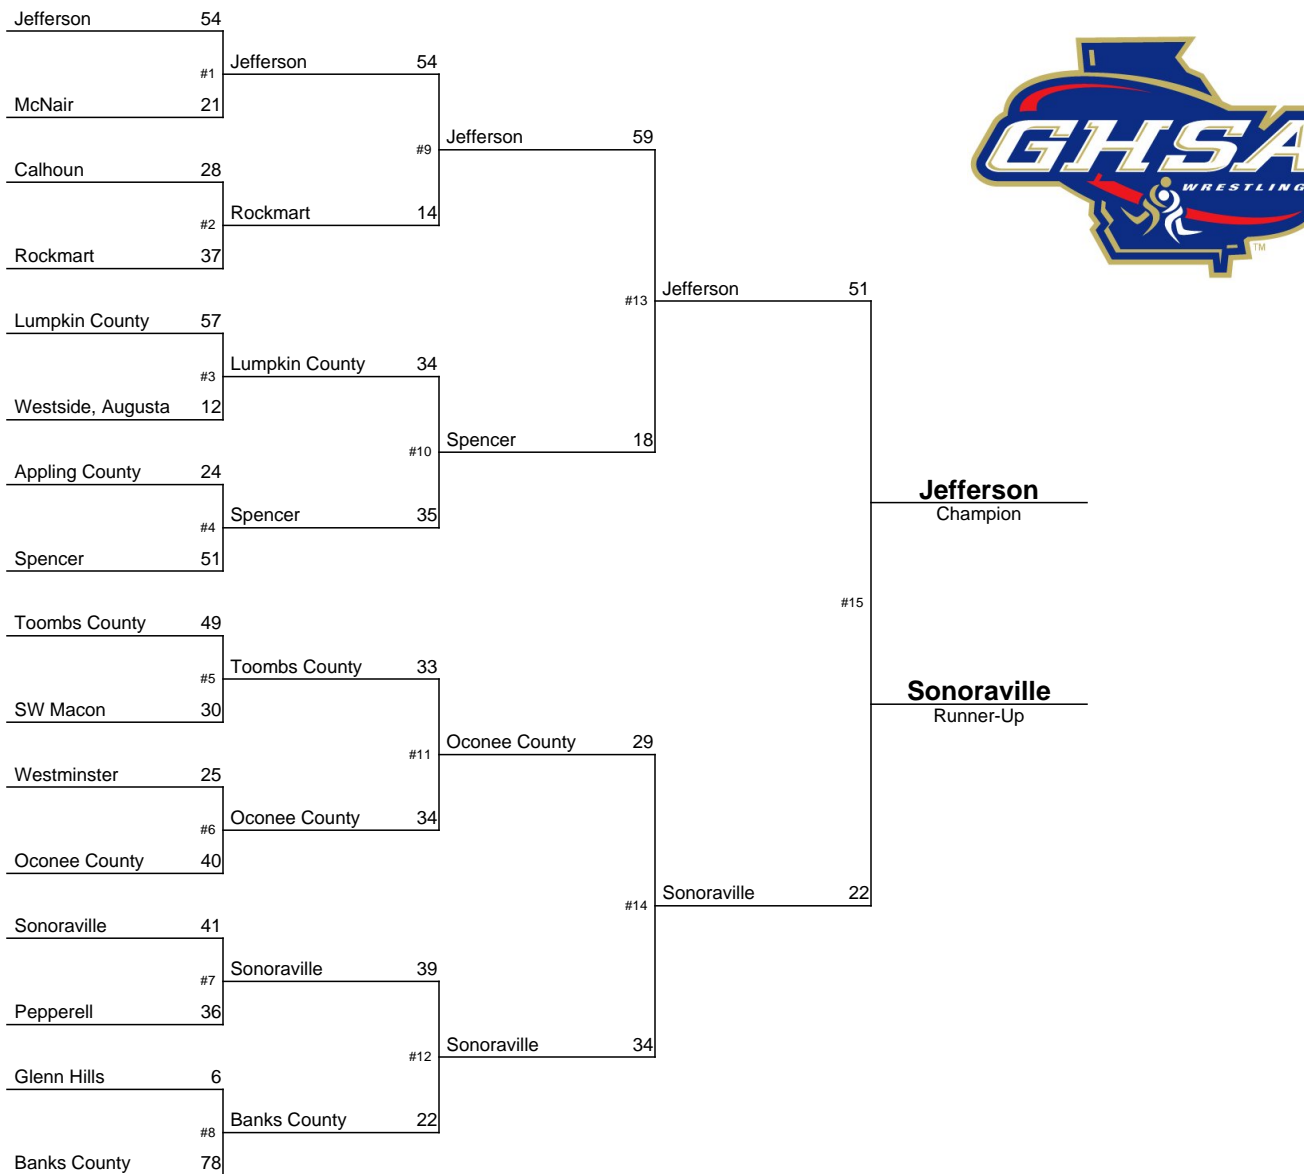

2014-2015 GHSA Class AAA Team Dual Wrestling Championship

January 15-17, 2015

Lumpkin County
3rd Place

Spencer
4th Place