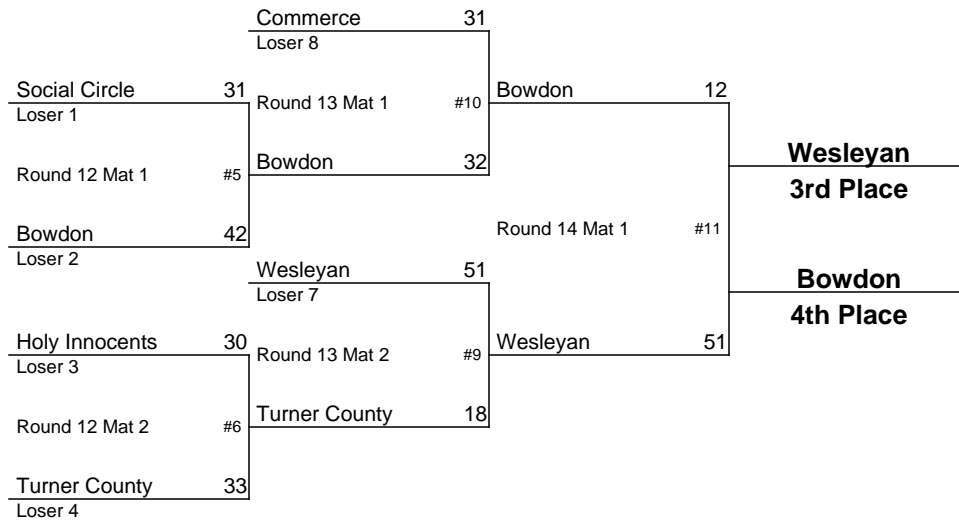

# 2009-2010 GHSA Class A Team Dual Wrestling Championship