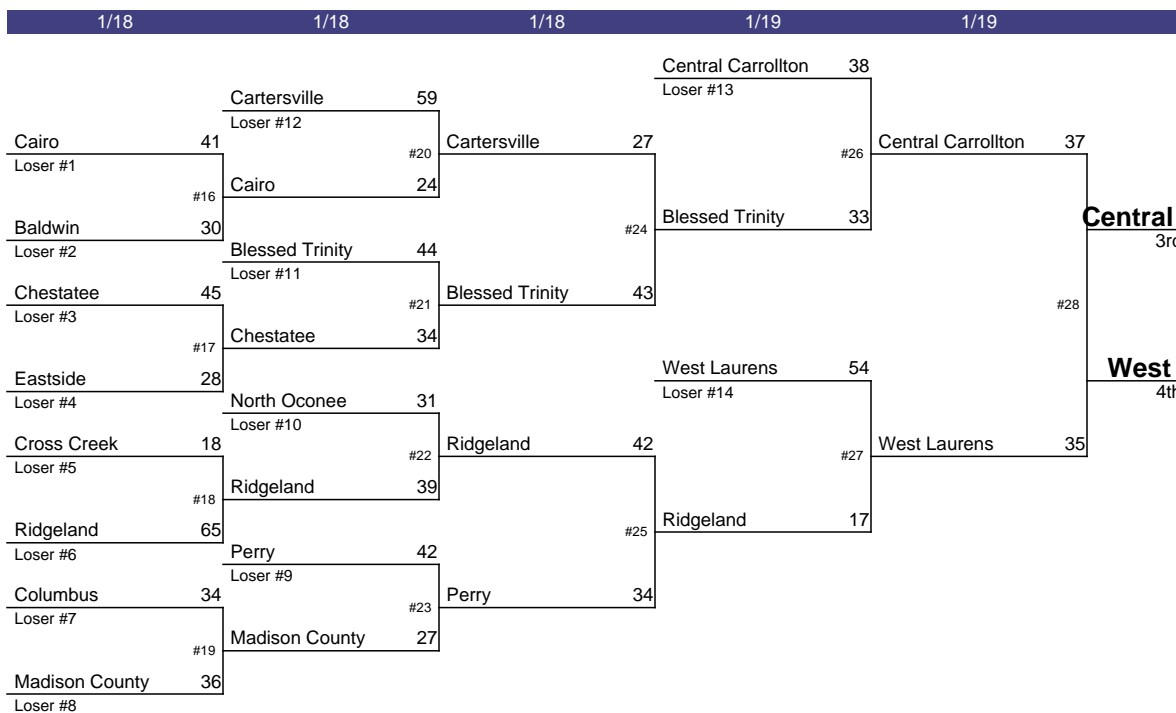

Central Carrollton
3rd Place

West Laurens
4th Place