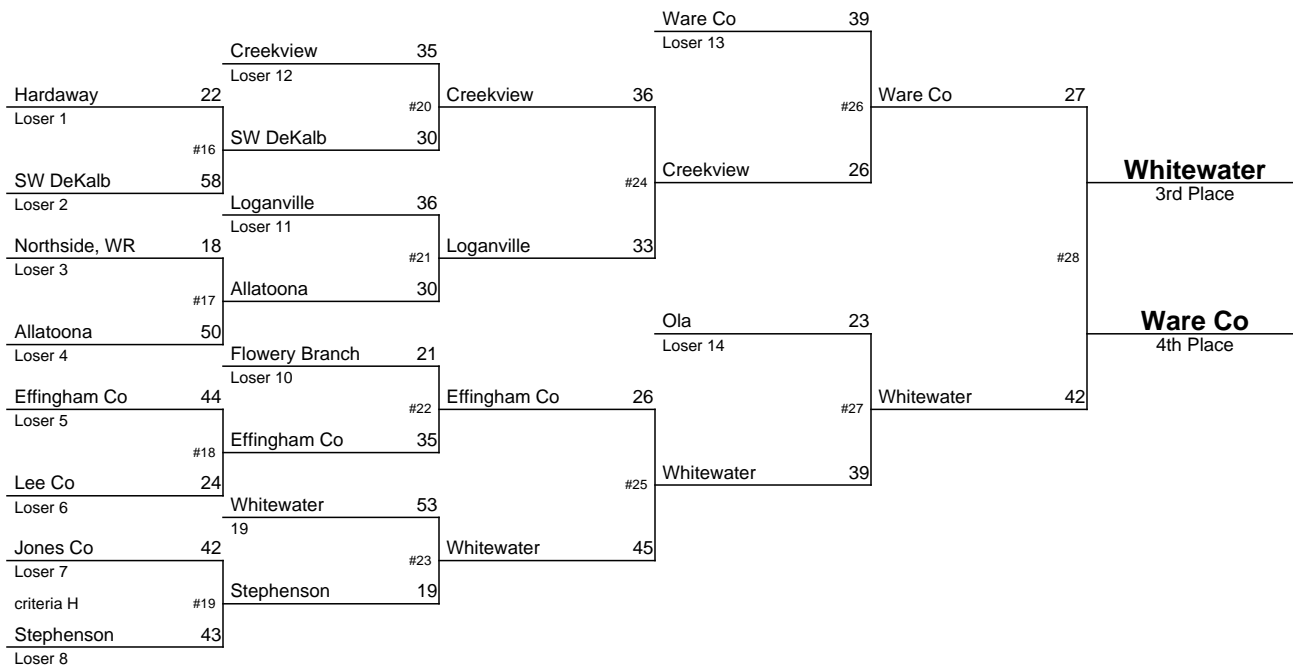

2012-2013 GHSA Class AAAAA Team Dual Wrestling Championship
January 10-12, 2013