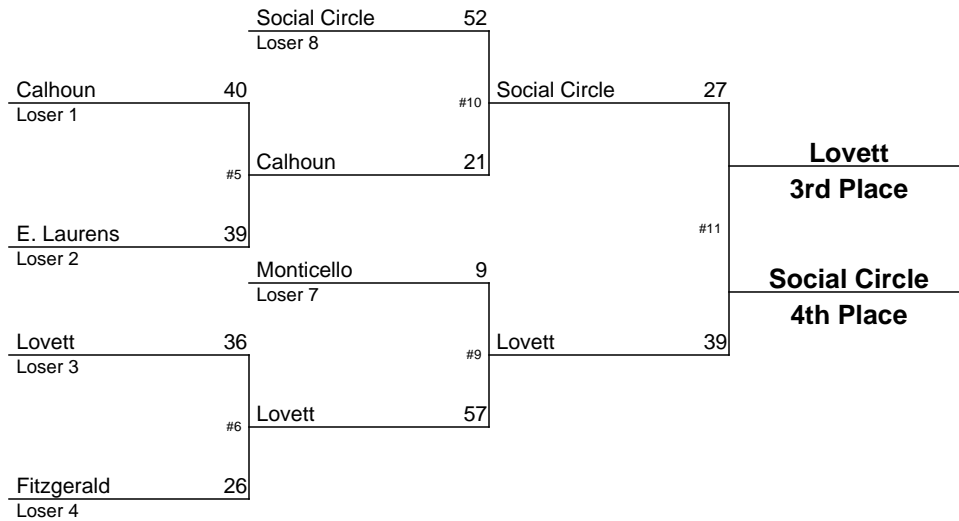

2012-2013 GHSA Class AA Team Dual Wrestling Championship

January 10-12, 2013