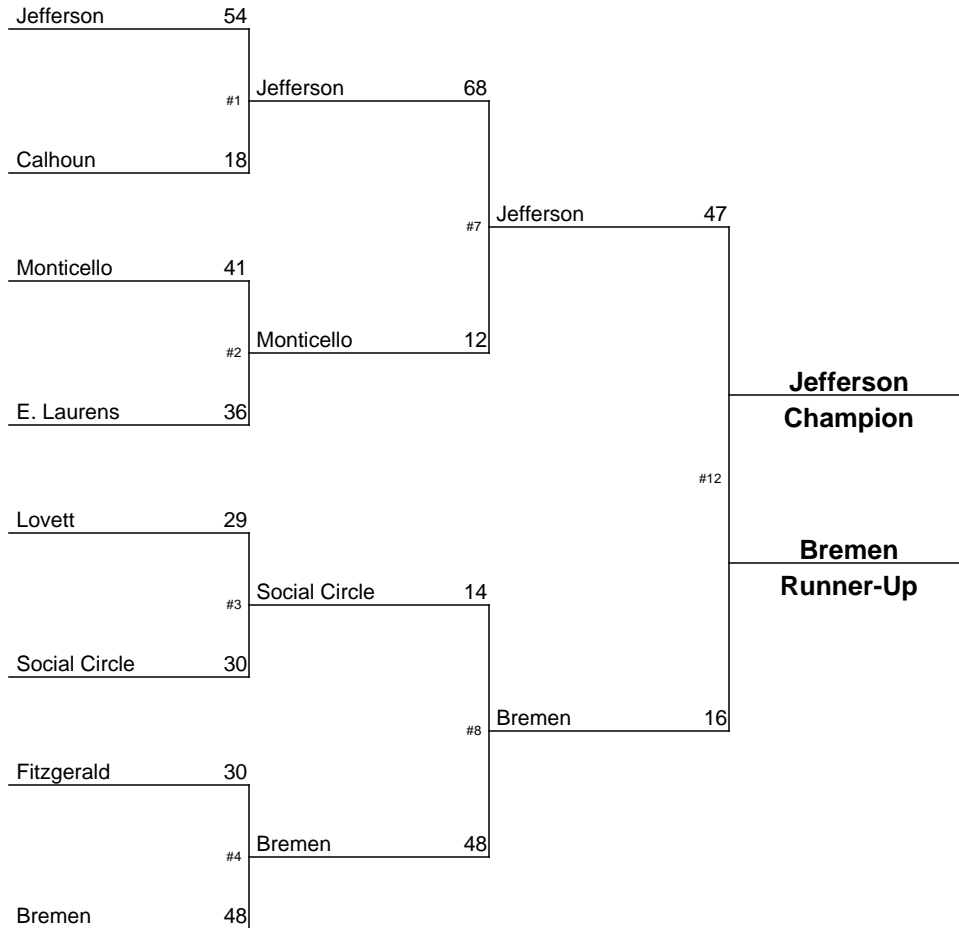

2012-2013 GHSA Class AA Team Dual Wrestling Championship

January 10-12, 2013