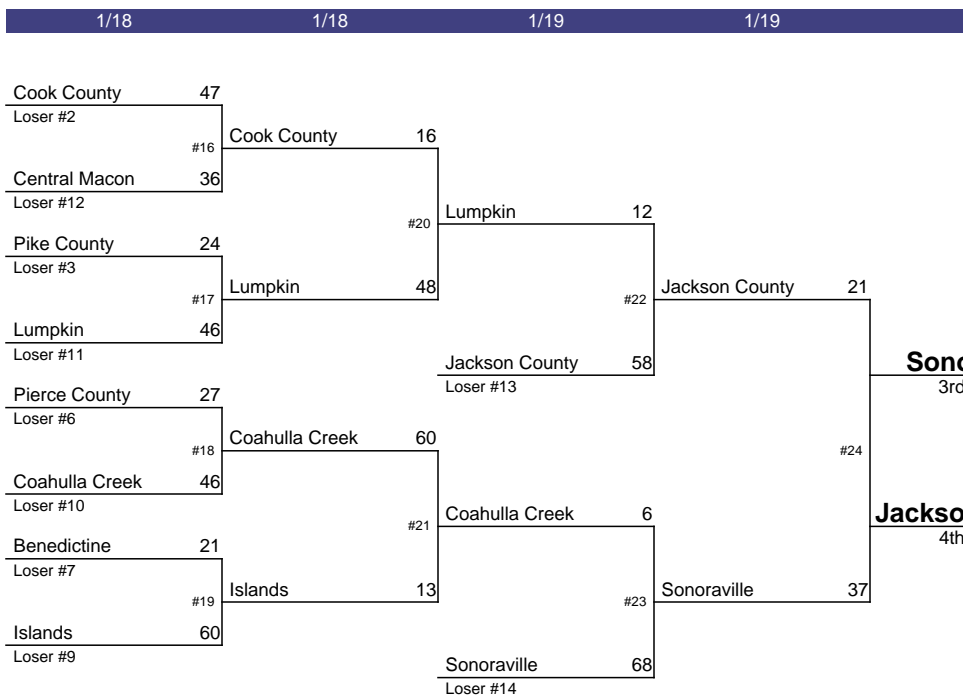

2018-2019 GHSA Class AAA Team Dual Wrestling Championship

January 17-19, 2019

Jefferson
Champion

North Hall
Runner-Up

Sonoraville
3rd Place

Jackson County
4th Place