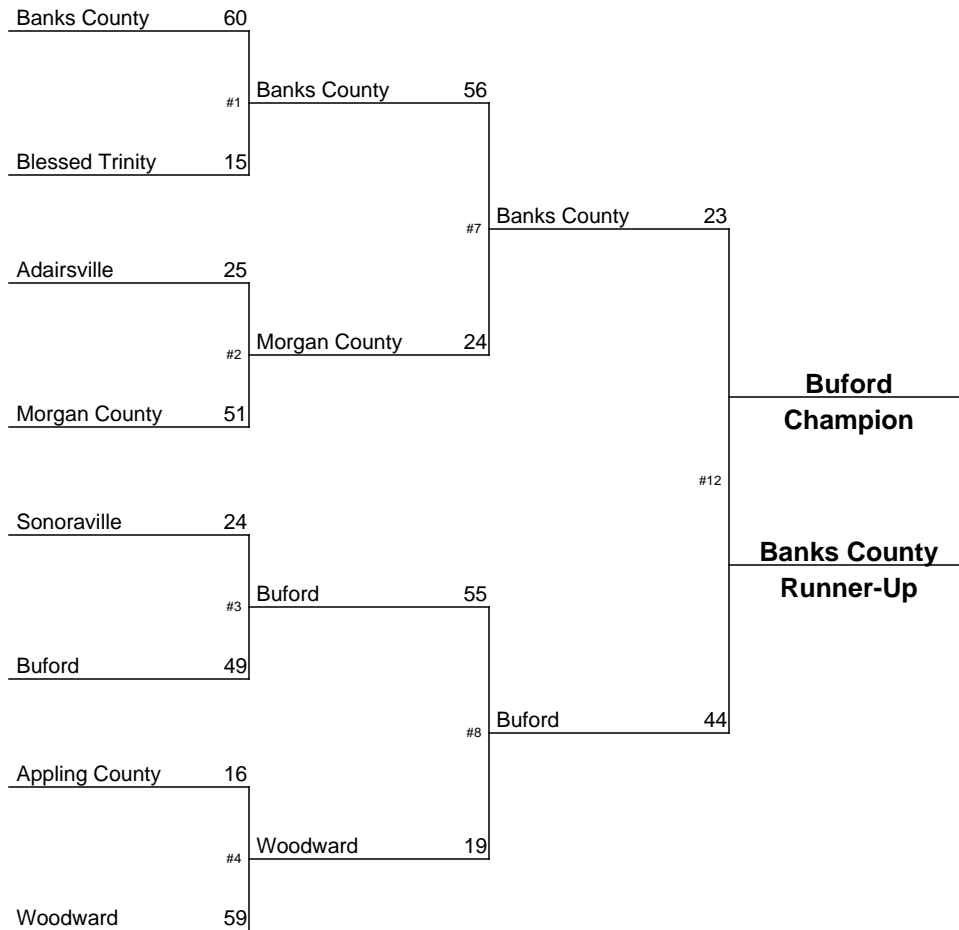

2013-2014 GHSA Class AAA Team Dual Wrestling Championship

January 9-11, 2014