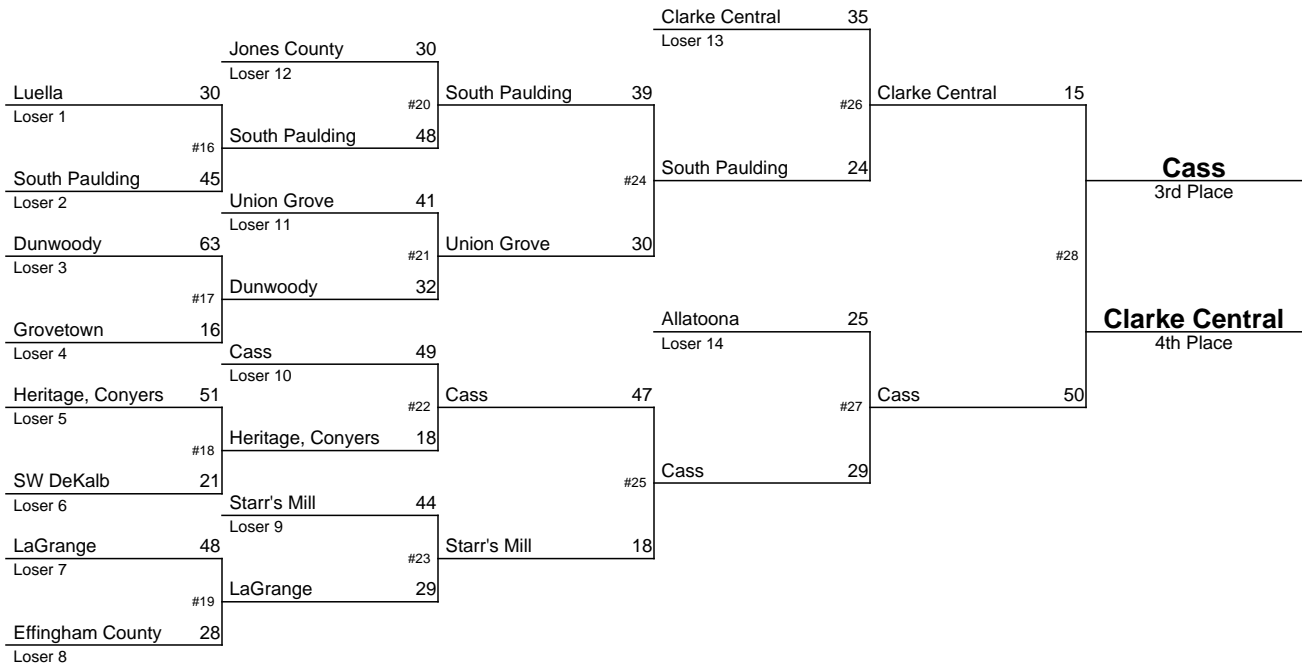

2015-2016 GHSA Class AAAAA Team Dual Wrestling Championship January 14-16, 2016