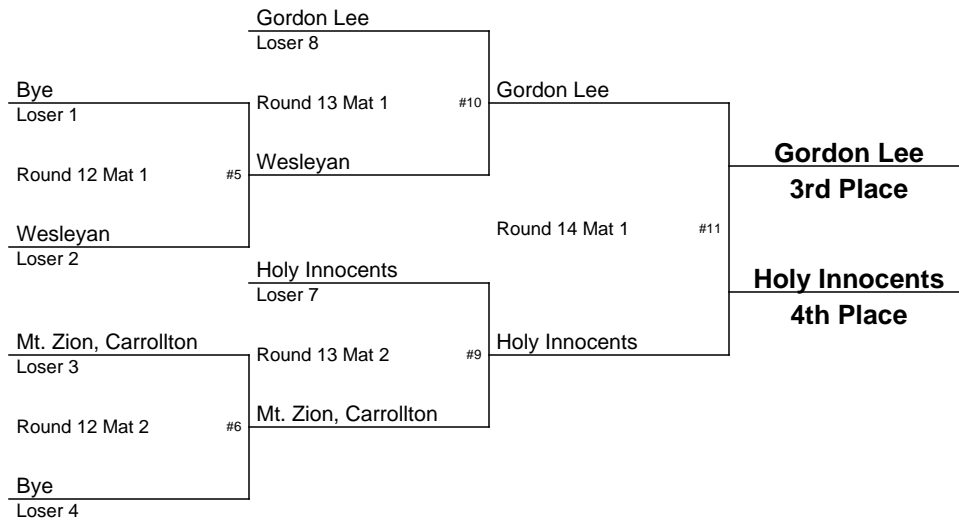

2010-2011 GHSA Class A Team Dual Wrestling Championship

February 25-26, 2011

Bremen High School