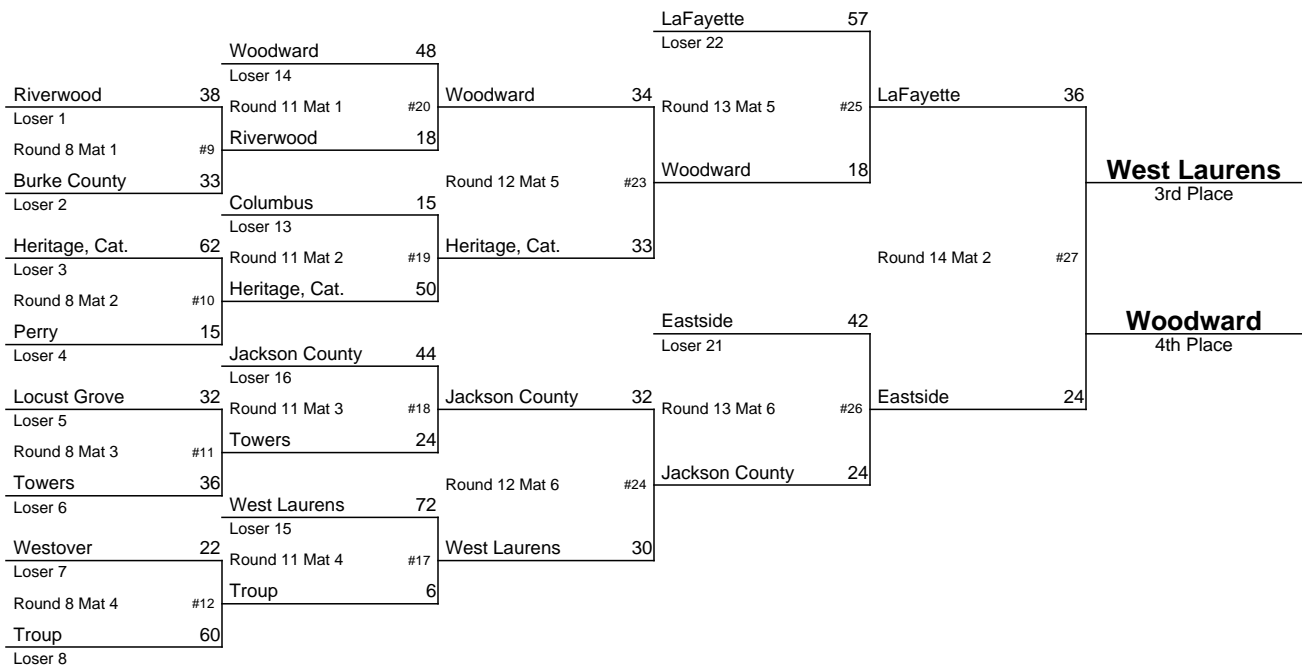

2009-2010 GHSA Class A Team Dual Wrestling Championship

2009-2010 GHSA Class AA Team Dual Wrestling Championship

2009-2010 GHSA Class AAA Team Dual Wrestling Championship

Gilmer
Champion

West Forsyth
Runner-Up

West Laurens
3rd Place

Woodward
4th Place

2009-2010 GHSA Class AAAA Team Dual Wrestling Championship

2009-2010 GHSA Class AAAAA Team Dual Wrestling Championship

2010-2011 GHSA Class A Team Dual Wrestling Championship