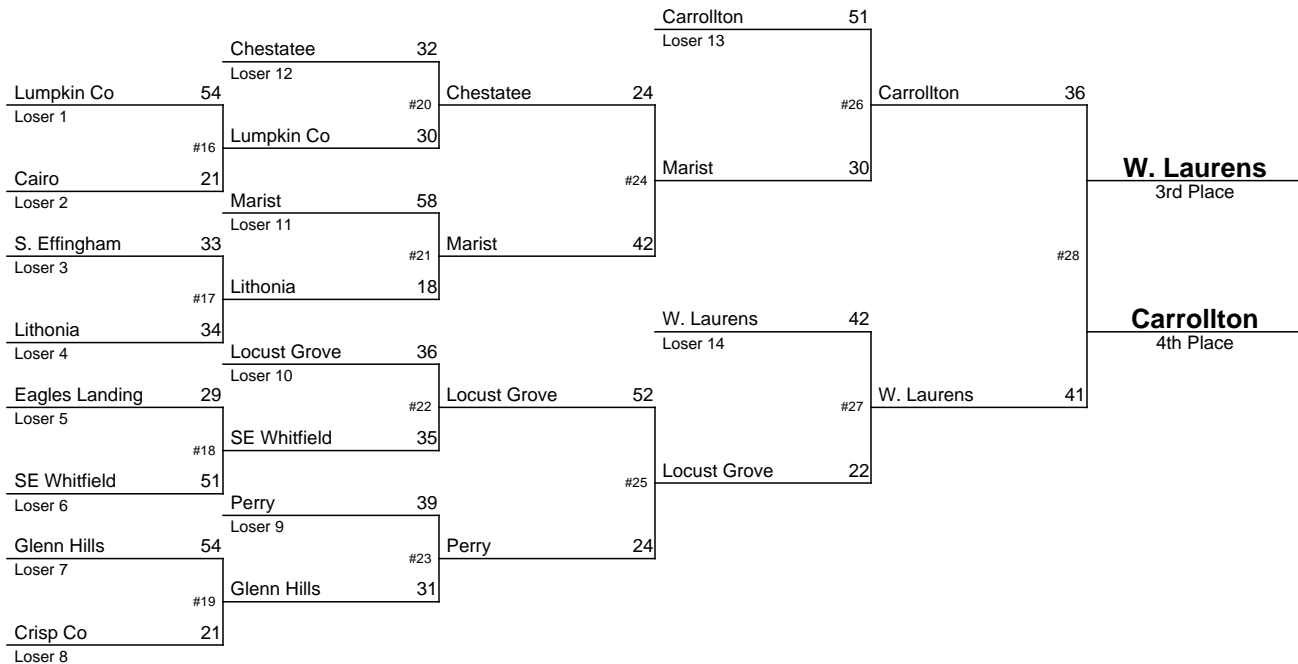

W. Laurens
3rd Place

Carrollton
4th Place