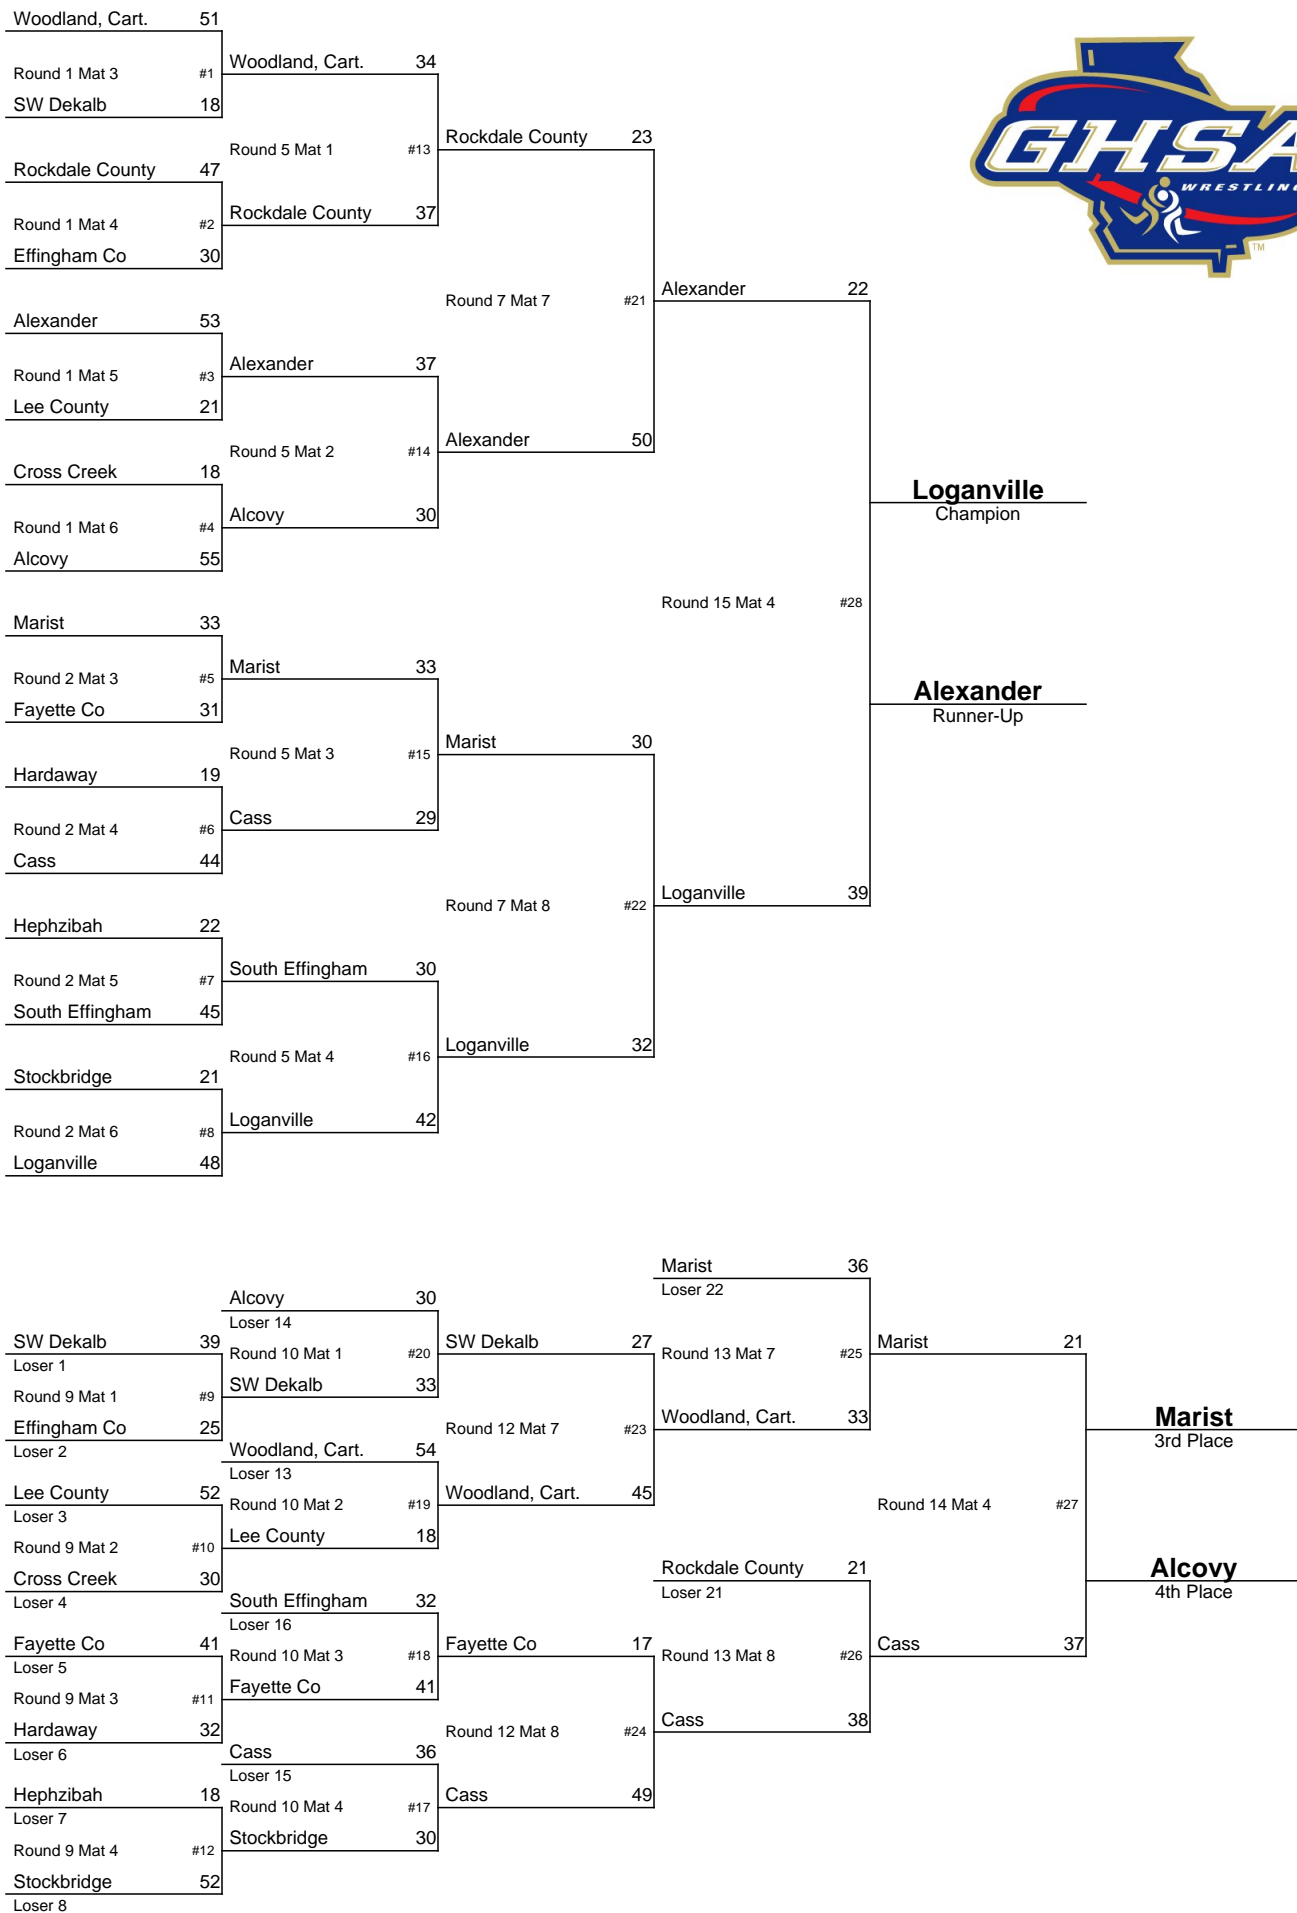

2009-2010 GHSA Class AAAA Team Dual Wrestling Championship