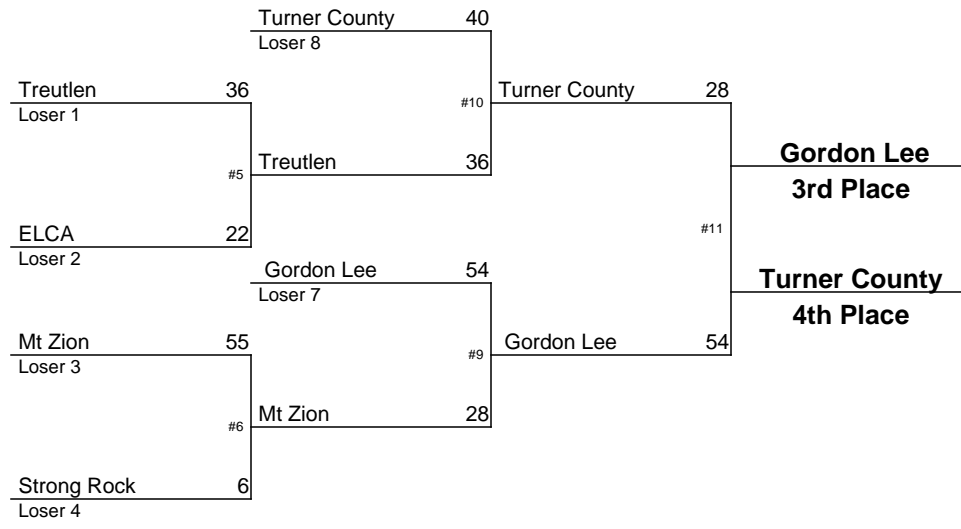

January 10-12, 2013

2013-2014 GHSA Class A Team Dual Wrestling Championship

January 9-11, 2014

**Commerce
Champion**

**Athens Christian
Runner-Up**

**Gordon Lee
3rd Place**

**Turner County
4th Place**

2013-2014 GHSA Class AA Team Dual Wrestling Championship