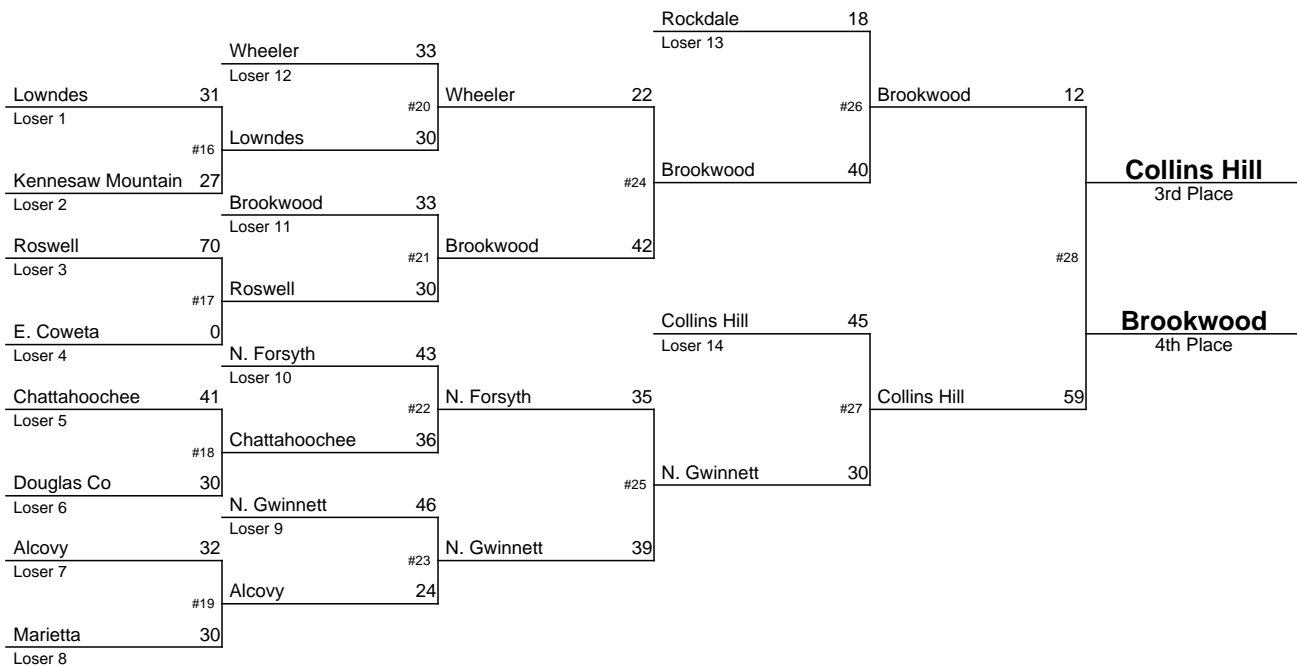

2012-2013 GHSA Class AAAAAA Team Dual Wrestling Championship

January 10-12, 2013