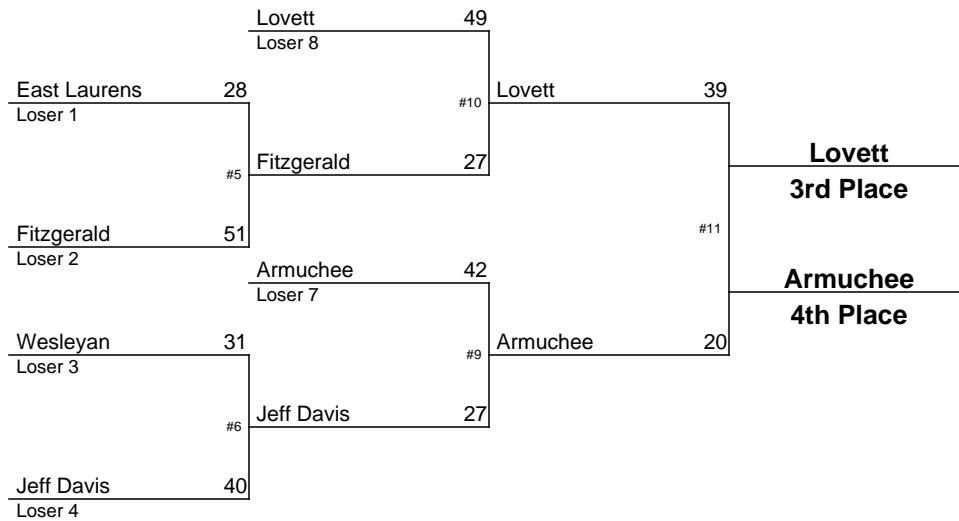

2015-2016 GHSA Class AA Team Dual Wrestling Championship

January 14-16, 2016