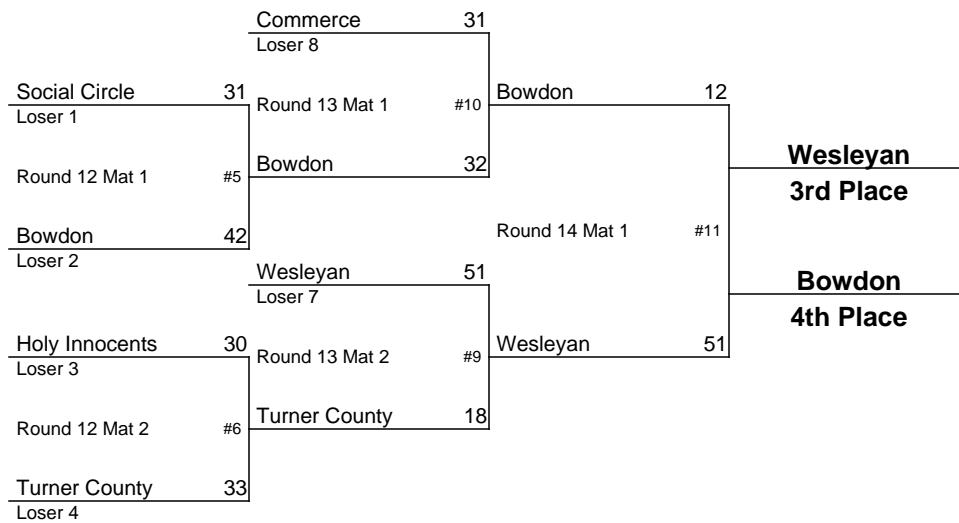

2009-2010 GHSA Class A Team Dual Wrestling Championship

2009-2010 GHSA Class AA Team Dual Wrestling Championship

2009-2010 GHSA Class AAA Team Dual Wrestling Championship

Gilmer
Champion

West Forsyth
Runner-Up

West Laurens
3rd Place

Woodward
4th Place

2009-2010 GHSA Class AAAA Team Dual Wrestling Championship

2009-2010 GHSA Class AAAAA Team Dual Wrestling Championship

2010-2011 GHSA Class A Team Dual Wrestling Championship