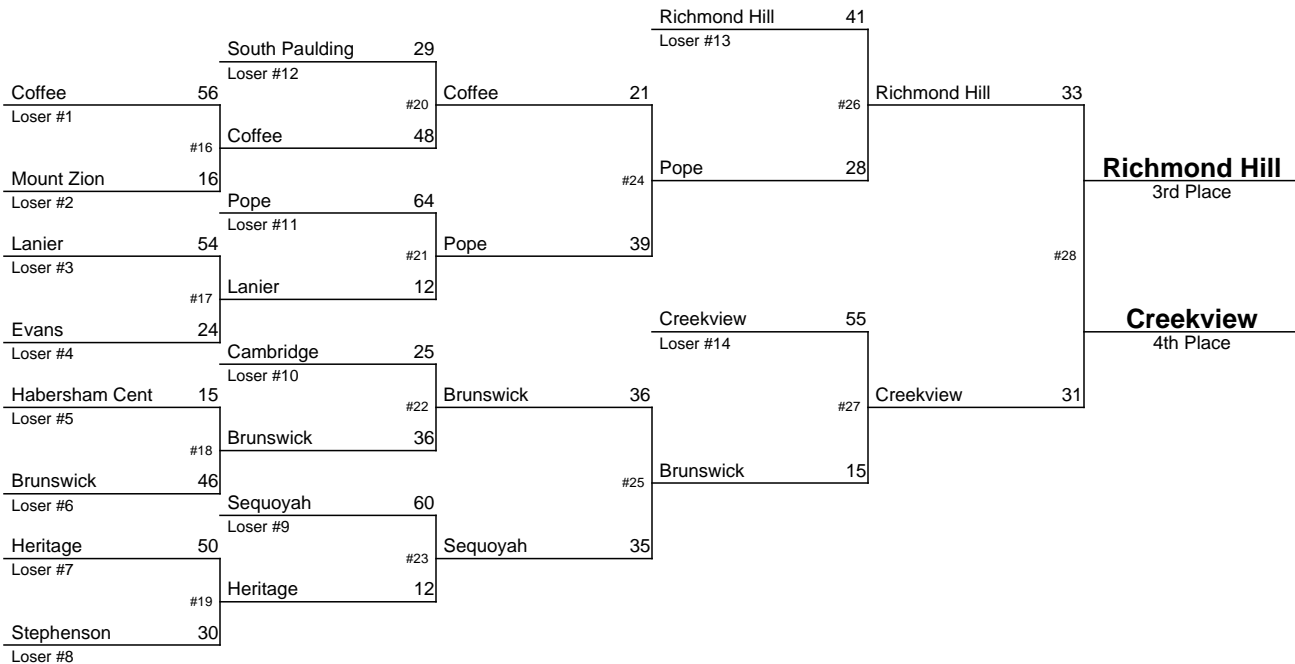

Buford
Runner-Up

Ola
3rd Place

Veterans
4th Place

2018-2019 GHSA Class AAAAAA Team Dual Wrestling Championship

January 17-19, 2019

1/17 1/17 1/18 1/19

1/18 1/18 1/18 1/19 1/19

2018-2019 GHSA Class AAAAAAA Team Dual Wrestling Championship