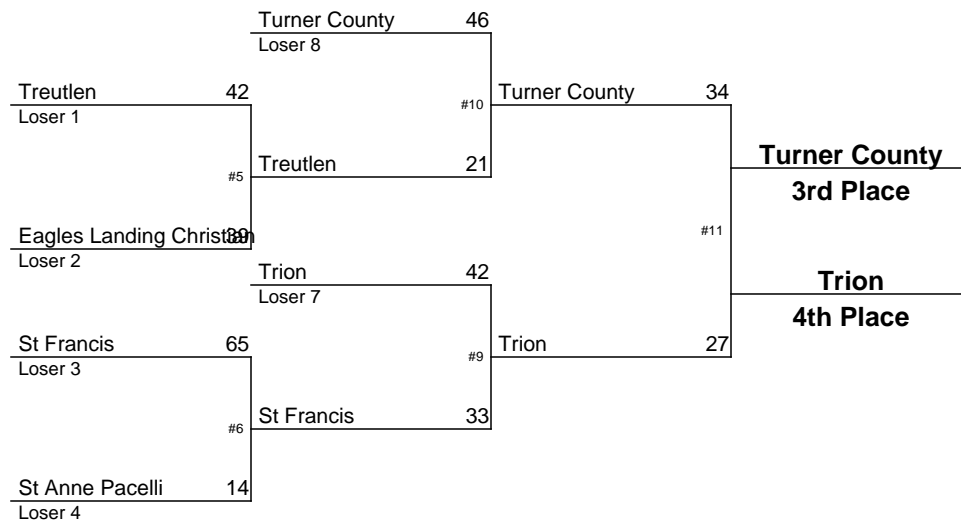

2014-2015 GHSA Class A Team Dual Wrestling Championship

January 15-17, 2015

**Commerce
Champion**

**Mt Zion Carroll
Runner-Up**

**Turner County
3rd Place**

**Trion
4th Place**