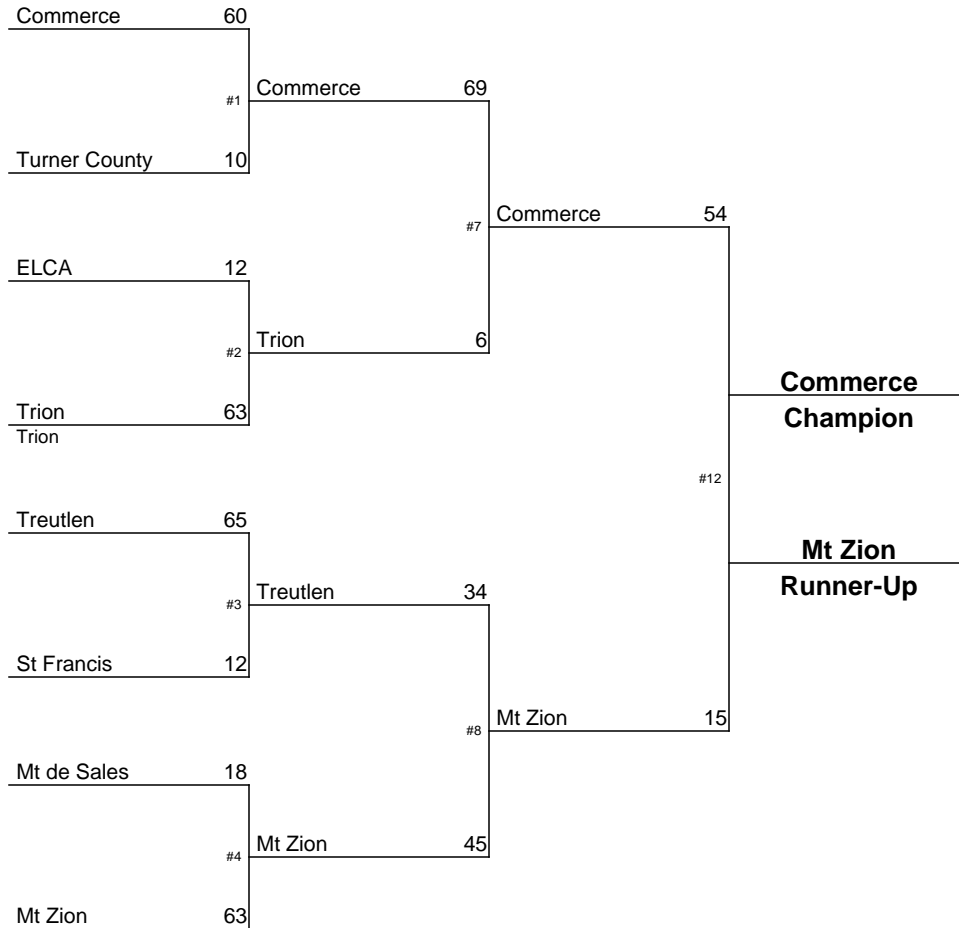

January 15-17, 2015

2014-2015 GHSA Class AAAAAA Team Dual Wrestling Championship

January 15-17, 2015

2015-2016 GHSA Class A Team Dual Wrestling Championship
 January 14-16, 2016

2015-2016 GHSA Class AA Team Dual Wrestling Championship