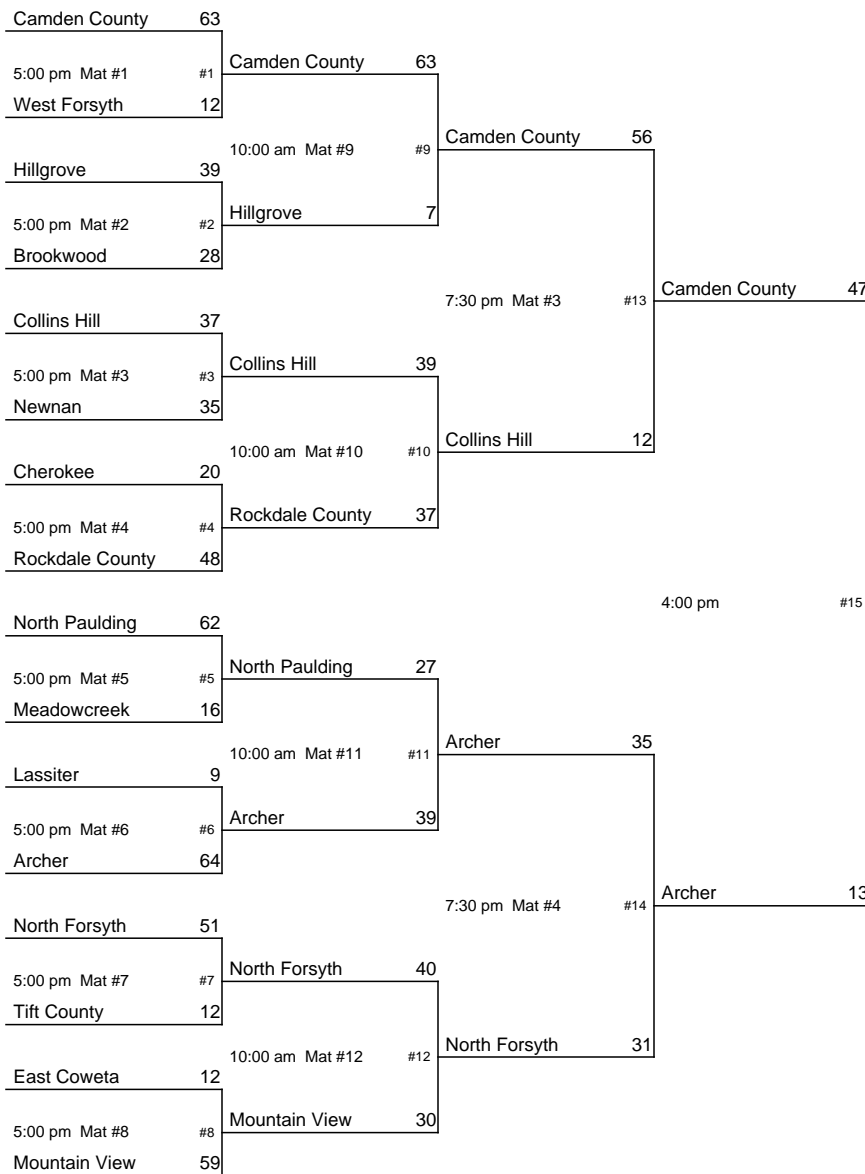

2017-2018 GHSA Class AAAAAAA Team Dual Wrestling Championship

January 11-13, 2018

1/11   1/12   1/12   1/13