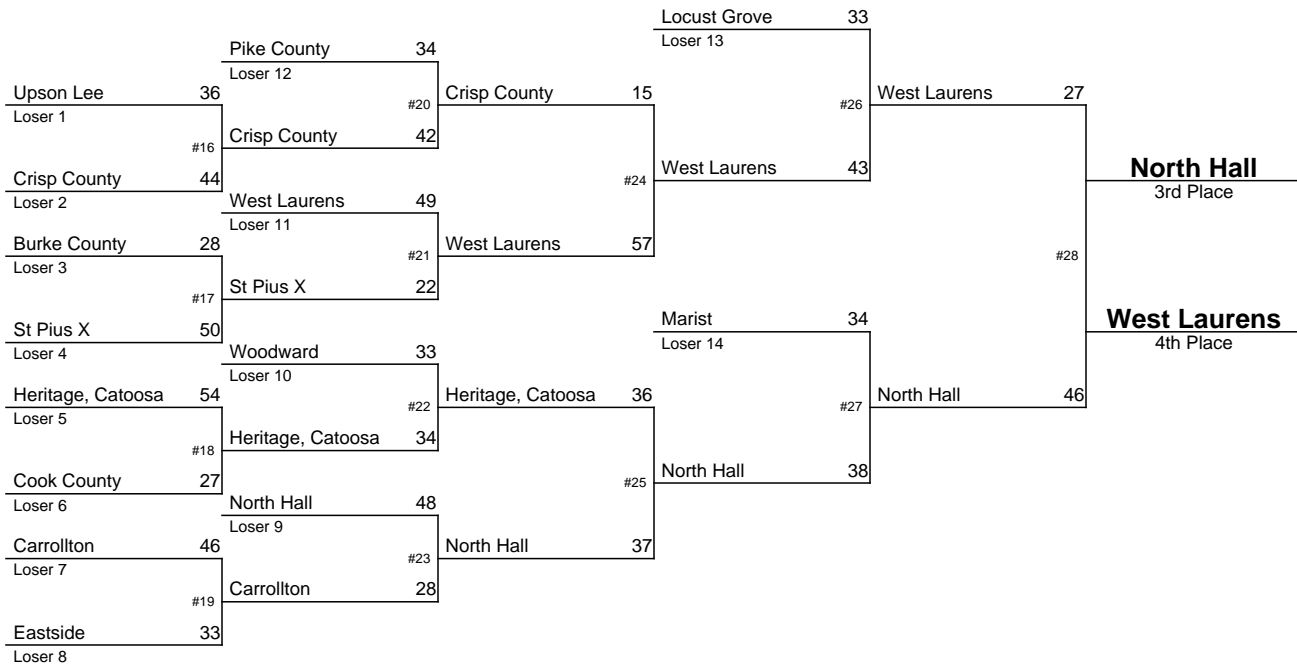

January 14-16, 2016

2015-2016 GHSA Class AAA Team Dual Wrestling Championship

January 14-16, 2016

2015-2016 GHSA Class AAAA Team Dual Wrestling Championship

January 14-16, 2016

Gilmer
Champion

Buford
Runner-Up