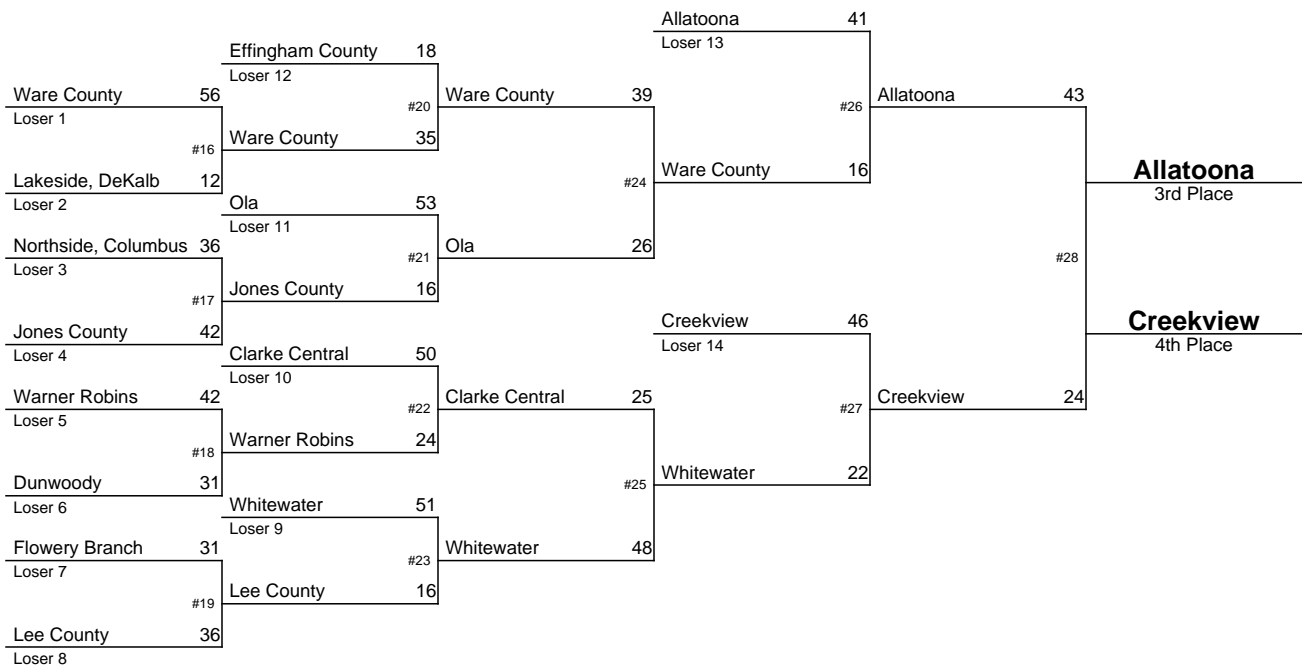

2013-2014 GHSA Class AAAAA Team Dual Wrestling Championship

January 9-11, 2014