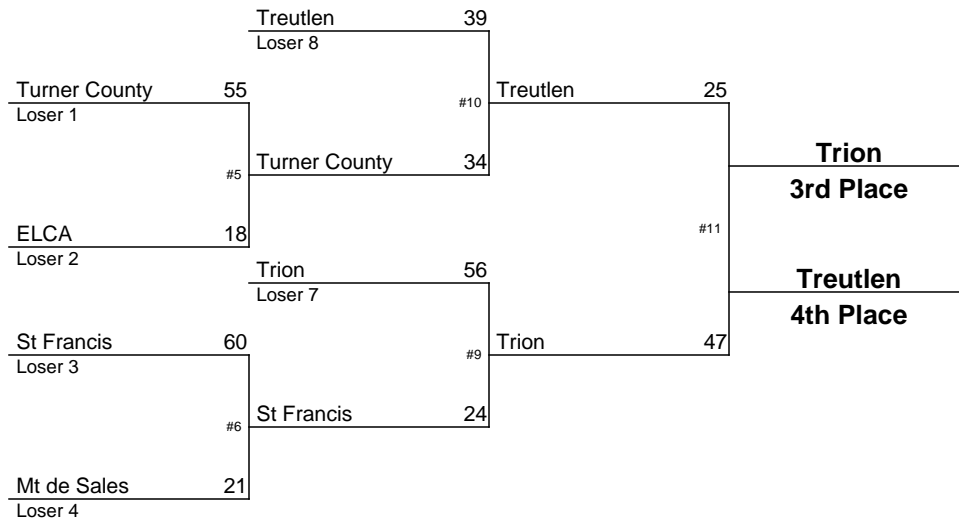

January 15-17, 2015

2014-2015 GHSA Class AAAAAA Team Dual Wrestling Championship

January 15-17, 2015

2015-2016 GHSA Class A Team Dual Wrestling Championship
 January 14-16, 2016

2015-2016 GHSA Class AA Team Dual Wrestling Championship