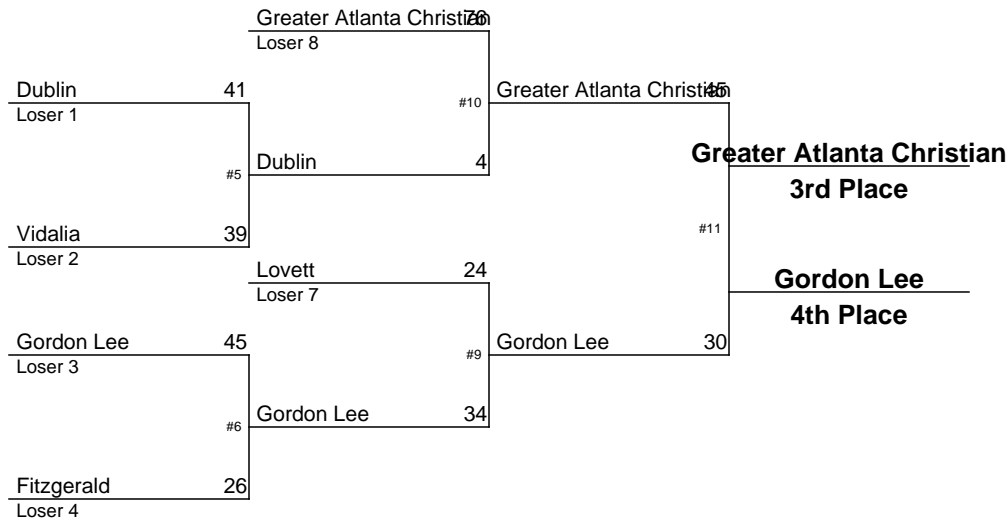

2014-2015 GHSA Class AA Team Dual Wrestling Championship

January 15-17, 2015