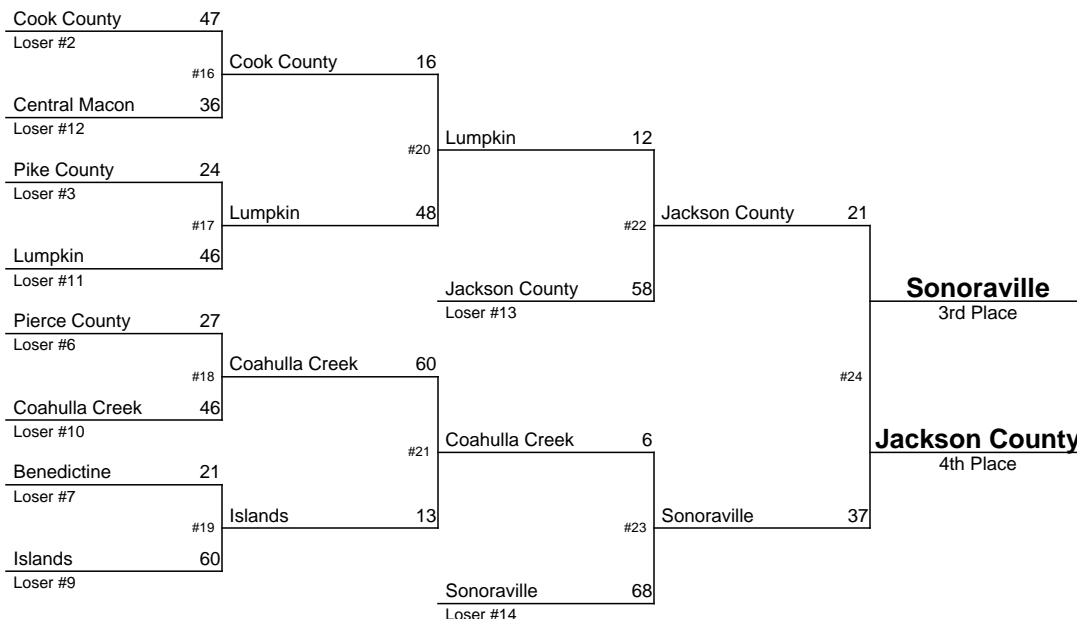

Toombs County
3rd Place

Dade County
4th Place

2018-2019 GHSA Class AAA Team Dual Wrestling Championship

January 17-19, 2019

1/17 1/17 1/18 1/19

1/18 1/18 1/19 1/19

2018-2019 GHSA Class AAAA Team Dual Wrestling Championship