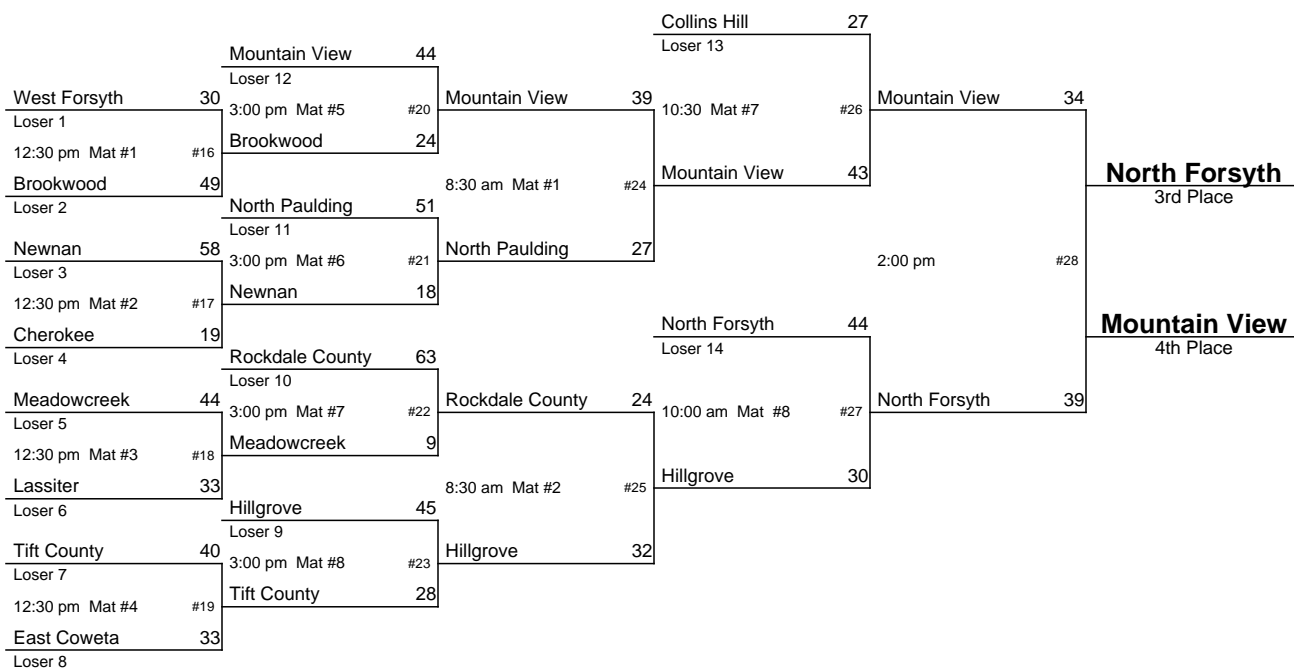

1/12 1/12 1/13 1/13 1/13

North Forsyth
3rd Place

Mountain View
4th Place

2018-2019 GHSA Class A Team Dual Wrestling Championship

January 17-19, 2019

1/17		1/17		1/18		1/19	
Commerce Team 1	#1	Commerce	72				
Bye				Commerce	65		
Mount Zion Team 8	#2	Mount Zion	6				
Strong Rock Team 9							
Mount Pisgah Team 5	#3	Mount Pisgah	30				
Chattahoochee County Team 12	#10	Turner County	12				
Turner County Team 4	#4	Turner County	41				
Bye							
Wesleyan Team 3	#5	Wesleyan	49				
Bye				Wesleyan	24		
Landmark Christian Team 6	#6	Mount de Sales	25				
Mount de Sales Team 11							
Irwin County Team 7	#7	Irwin County	24				
Washington-Wilkes Team 10	#12	Trion	44				
Trion Team 2	#8	Trion	55				
Bye							