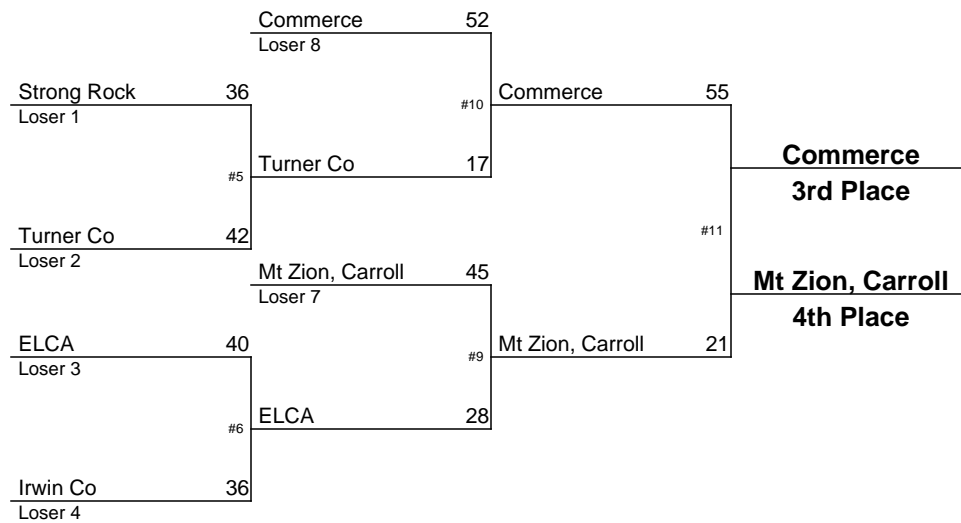

2012-2013 GHSA Class A Team Dual Wrestling Championship

January 10-12, 2013