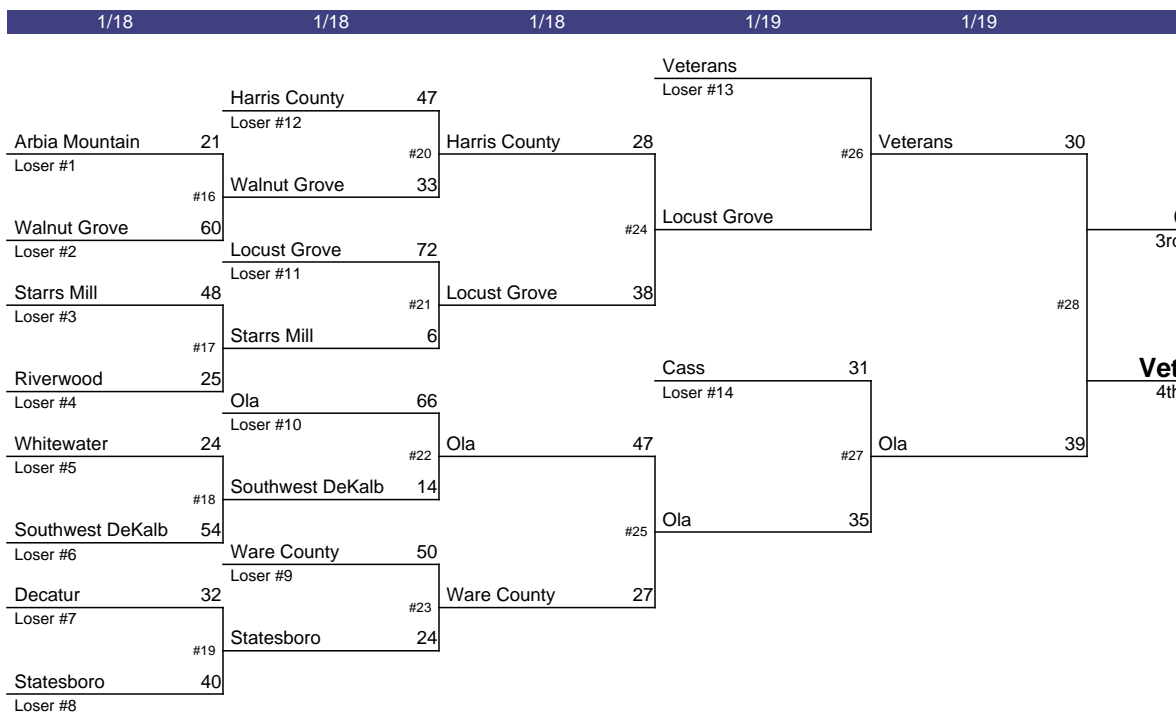

January 17-19, 2019

Woodward Acad
Champion

Gilmer
Runner-Up

Central Carrollton
3rd Place

West Laurens
4th Place

2018-2019 GHSA Class AAAAA Team Dual Wrestling Championship

January 17-19, 2019

Woodland
Champion

Buford
Runner-Up

Ola
3rd Place

Veterans
4th Place

2018-2019 GHSA Class AAAAAA Team Dual Wrestling Championship

January 17-19, 2019

1/17 1/17 1/18 1/19

1/18 1/18 1/18 1/19 1/19

2018-2019 GHSA Class AAAAAAA Team Dual Wrestling Championship