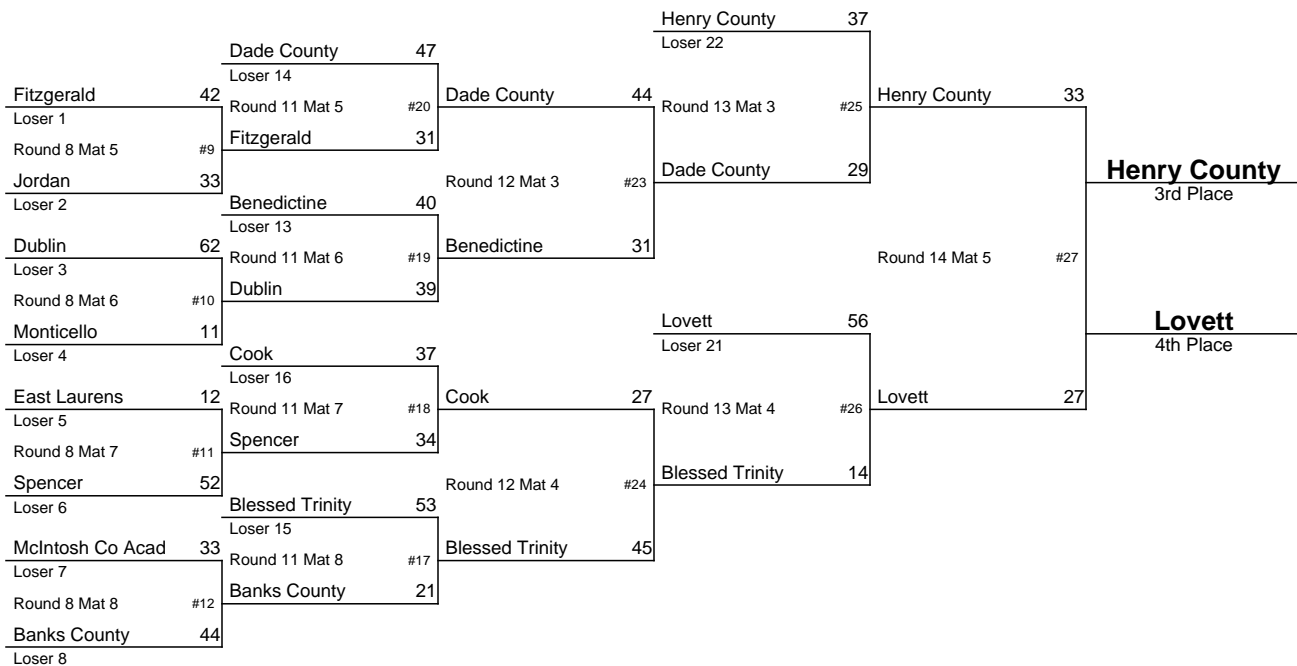

2009-2010 GHSA Class A Team Dual Wrestling Championship

2009-2010 GHSA Class AA Team Dual Wrestling Championship

2009-2010 GHSA Class AAA Team Dual Wrestling Championship

Gilmer
Champion

West Forsyth
Runner-Up