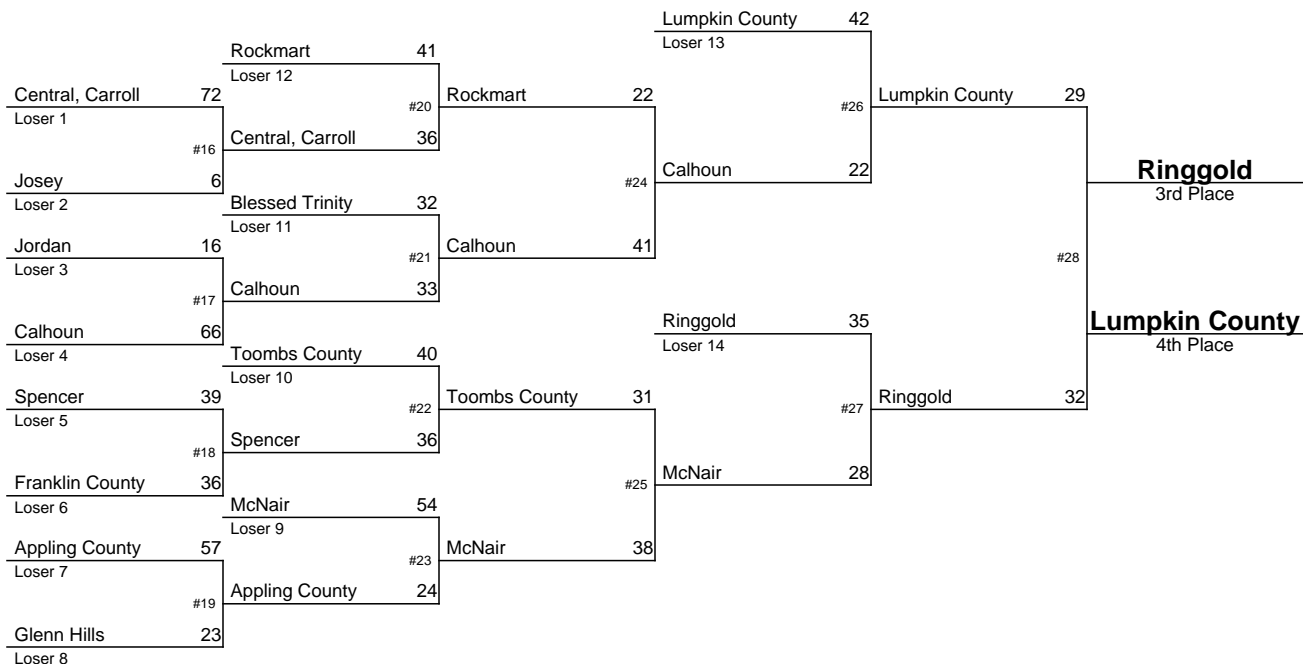

2015-2016 GHSA Class AAA Team Dual Wrestling Championship

January 14-16, 2016