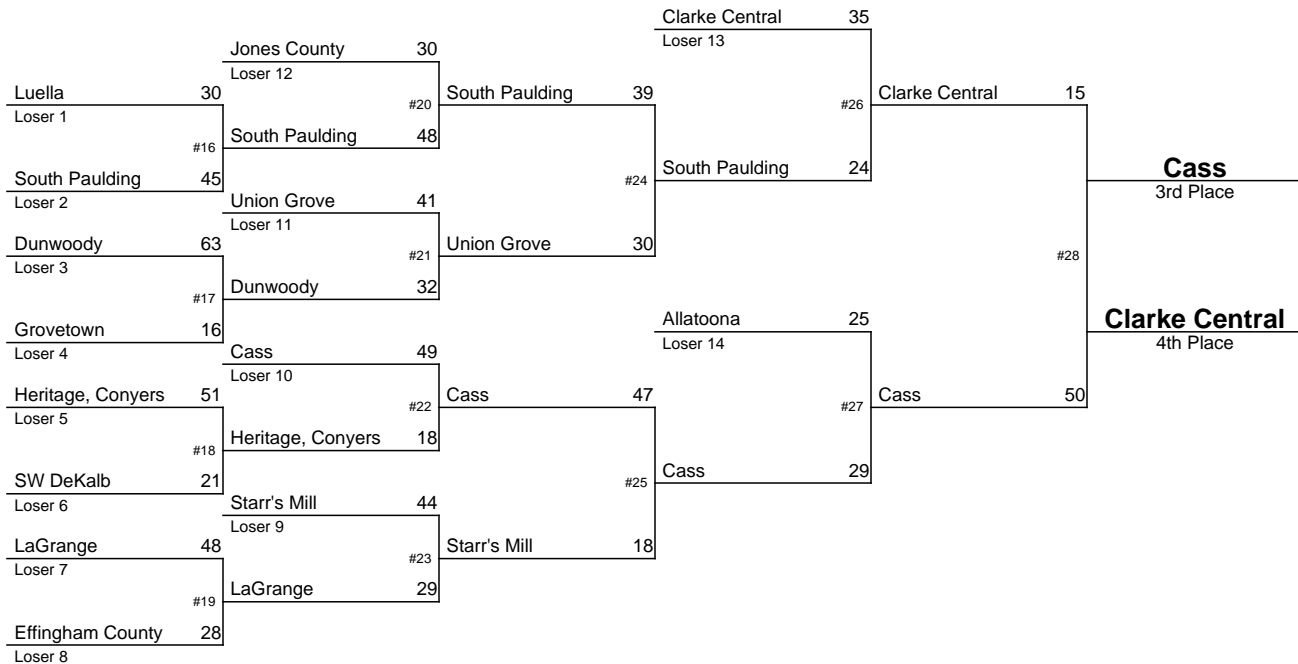

North Hall
3rd Place

West Laurens
4th Place

2015-2016 GHSA Class AAAAA Team Dual Wrestling Championship

January 14-16, 2016

Camden County
Champion

Woodland
Runner-Up

Cass
3rd Place

Clarke Central
4th Place