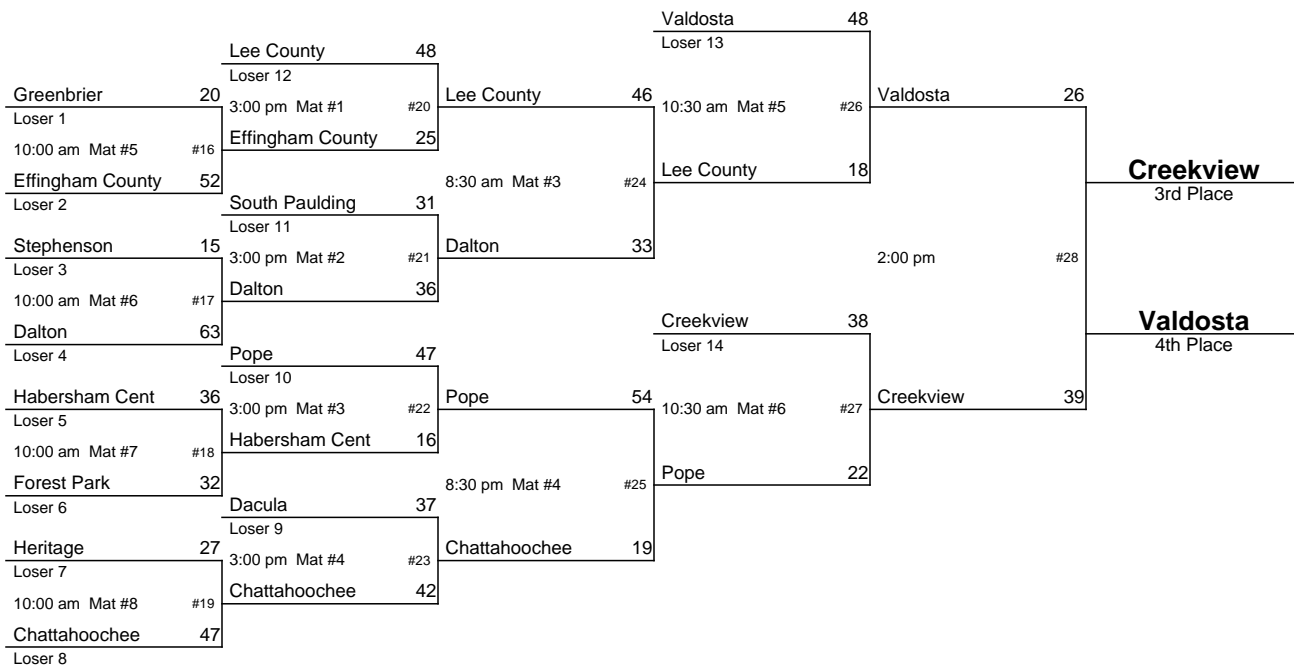

Richmond Hill
Champion

Alexander
Runner-Up

1/12   1/12   1/13   1/13   1/13