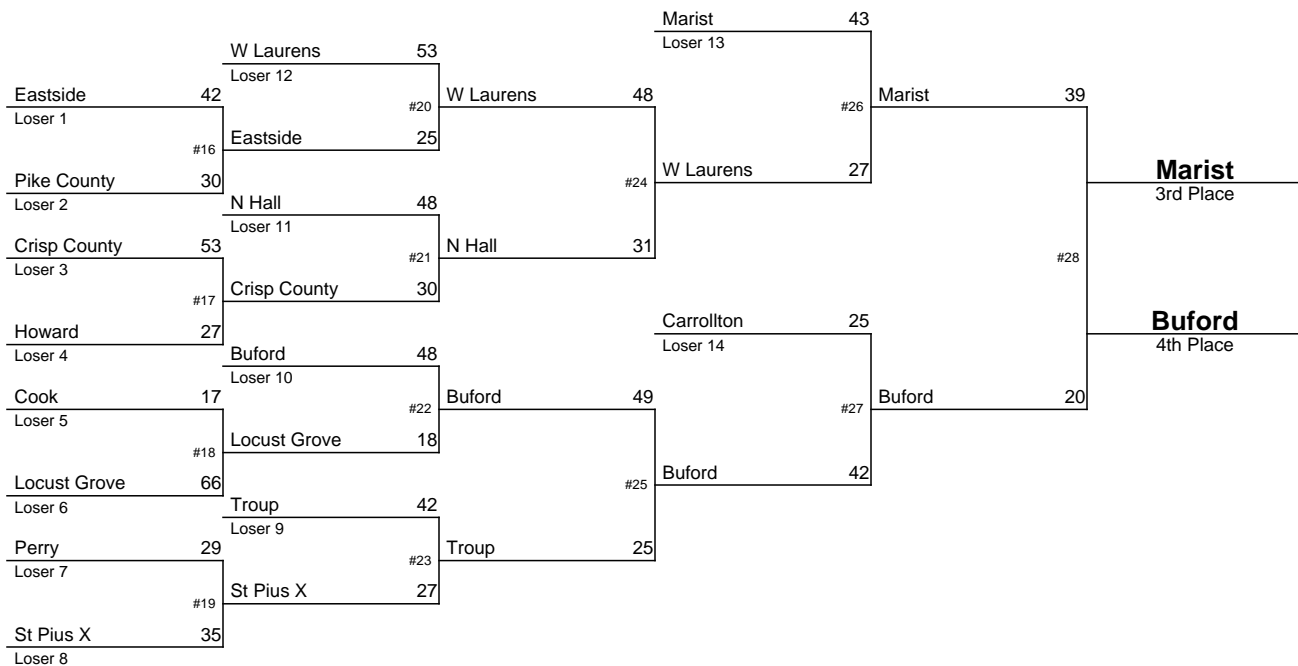

January 15-17, 2015

2014-2015 GHSA Class AAA Team Dual Wrestling Championship

January 15-17, 2015

2014-2015 GHSA Class AAAA Team Dual Wrestling Championship

January 15-17, 2015

2014-2015 GHSA Class AAAAA Team Dual Wrestling Championship