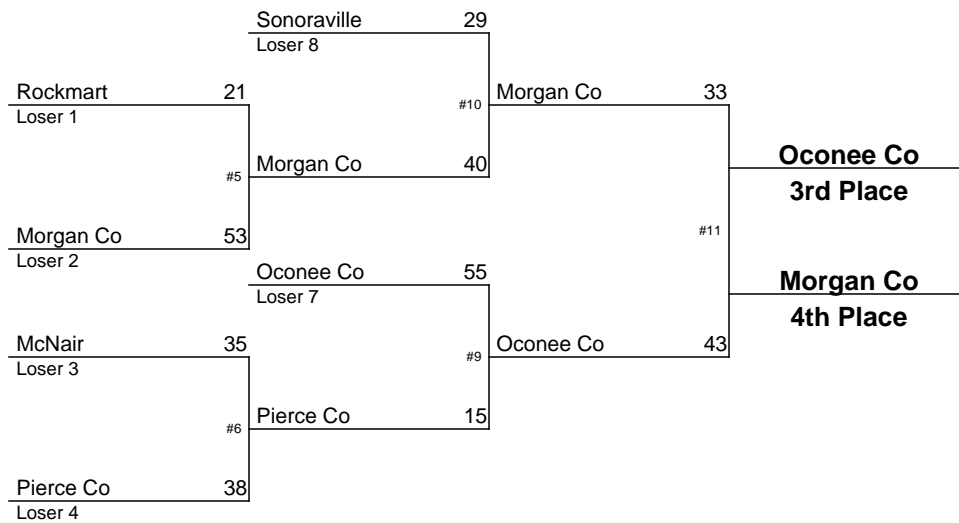

January 10-12, 2013

2012-2013 GHSA Class AA Team Dual Wrestling Championship

January 10-12, 2013

2012-2013 GHSA Class AAA Team Dual Wrestling Championship

January 10-12, 2013

2012-2013 GHSA Class AAAA Team Dual Wrestling Championship