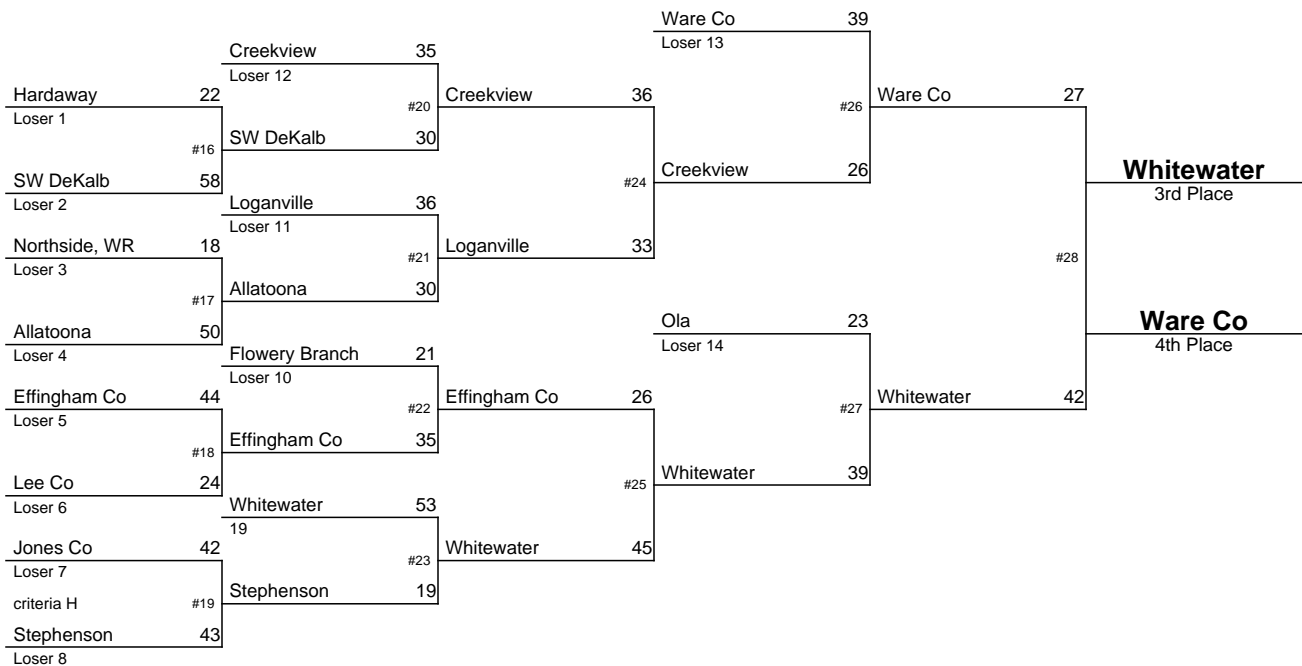

January 10-12, 2013

Gilmer
Champion

Alexander
Runner-Up

W. Laurens
3rd Place

Carrollton
4th Place

2012-2013 GHSA Class AAAAA Team Dual Wrestling Championship

January 10-12, 2013

2012-2013 GHSA Class AAAAAA Team Dual Wrestling Championship