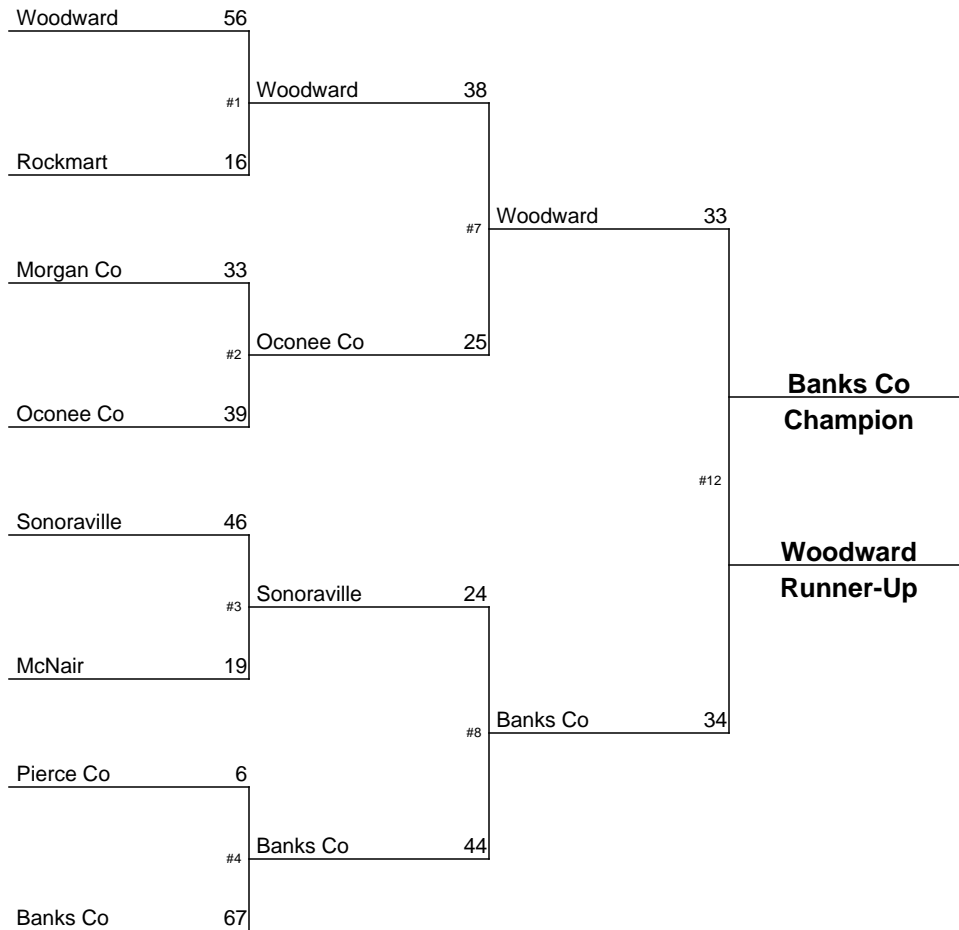

January 10-12, 2013

2012-2013 GHSA Class AA Team Dual Wrestling Championship

January 10-12, 2013

2012-2013 GHSA Class AAA Team Dual Wrestling Championship

January 10-12, 2013

2012-2013 GHSA Class AAAA Team Dual Wrestling Championship