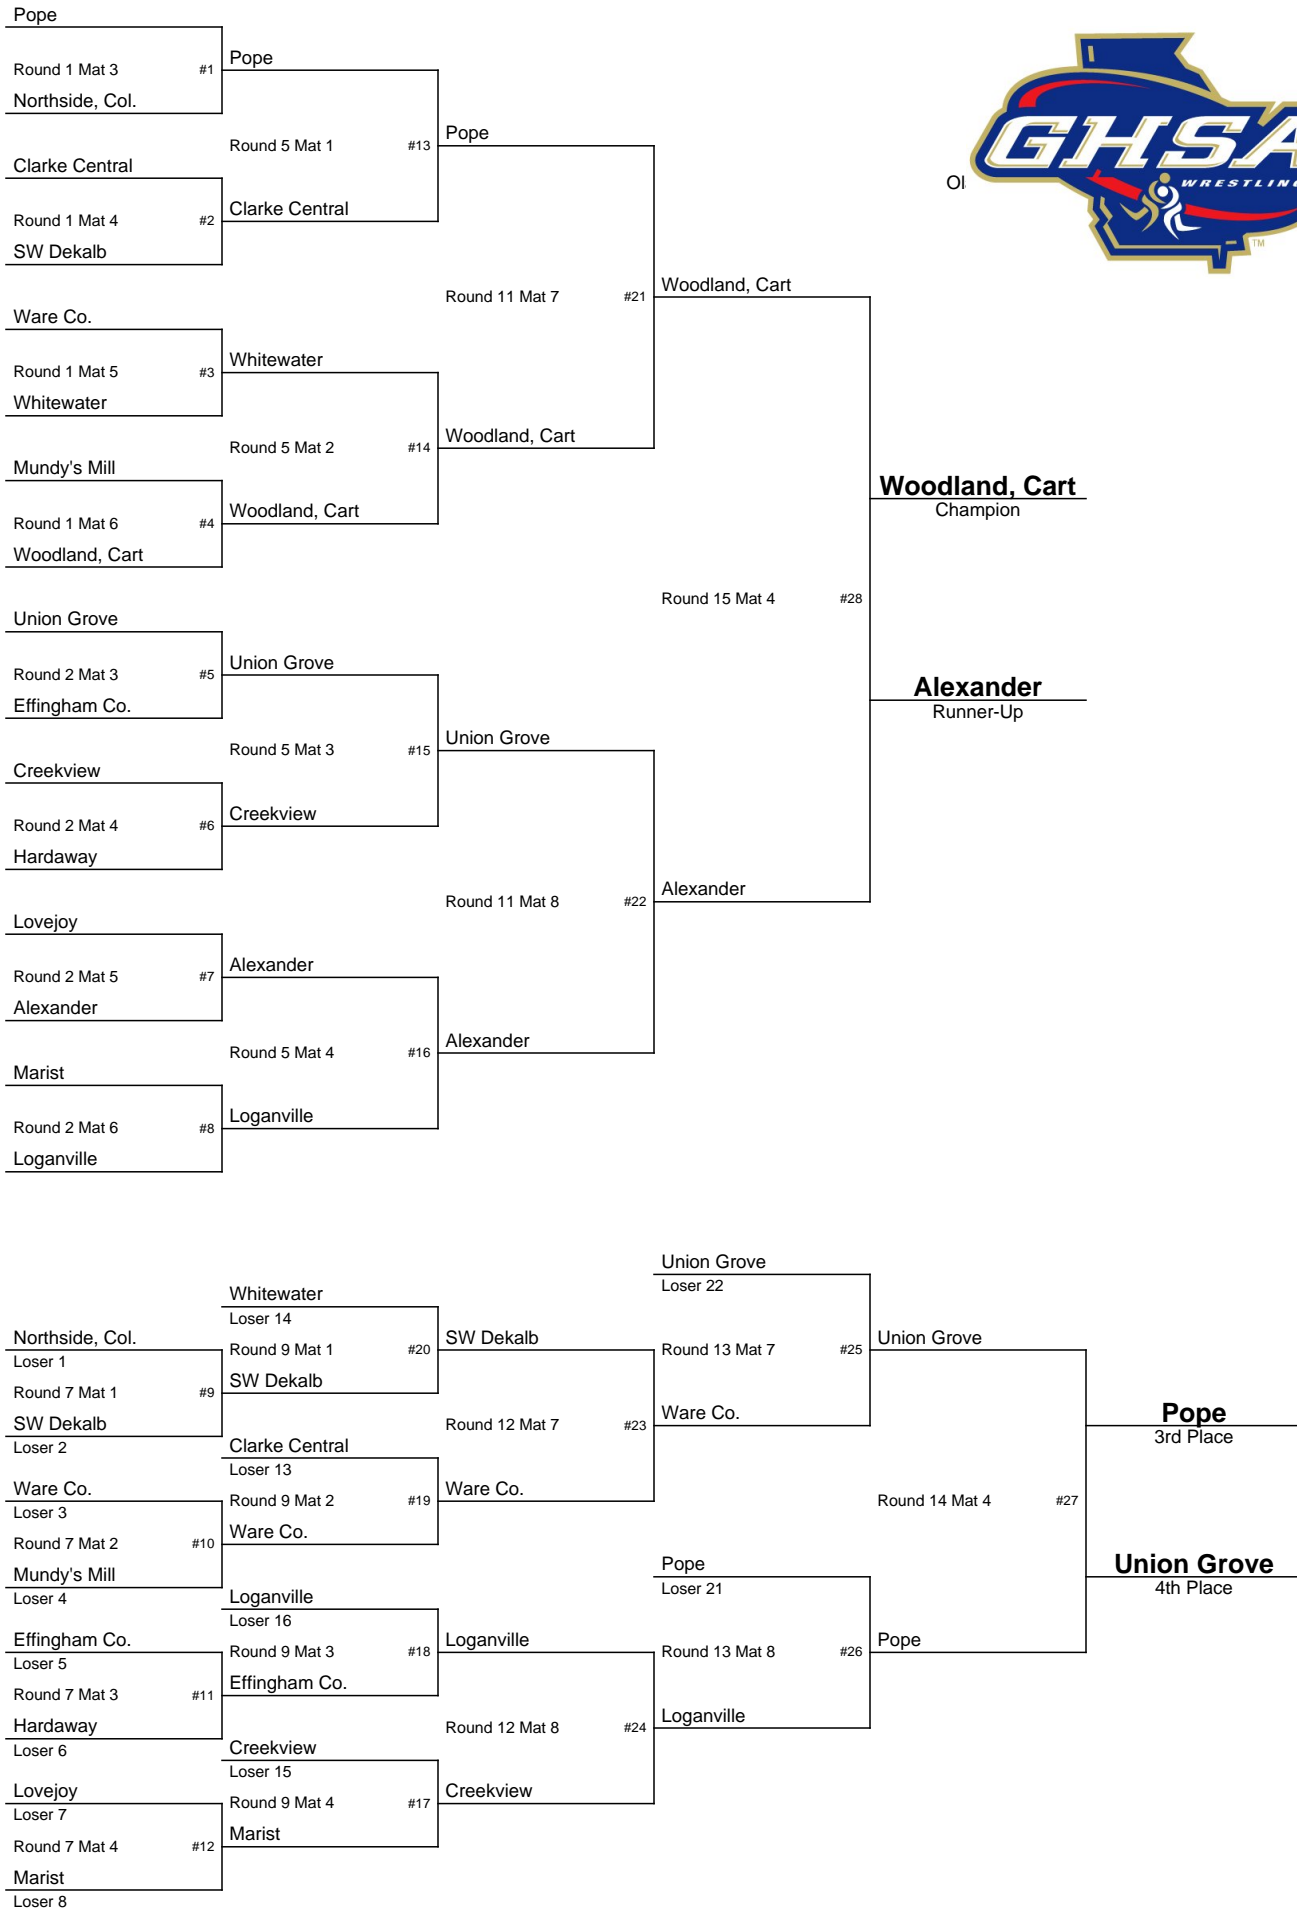

2010-2011 GHSA Class AAAA Team Dual Wrestling Championship

February 25-26, 2011