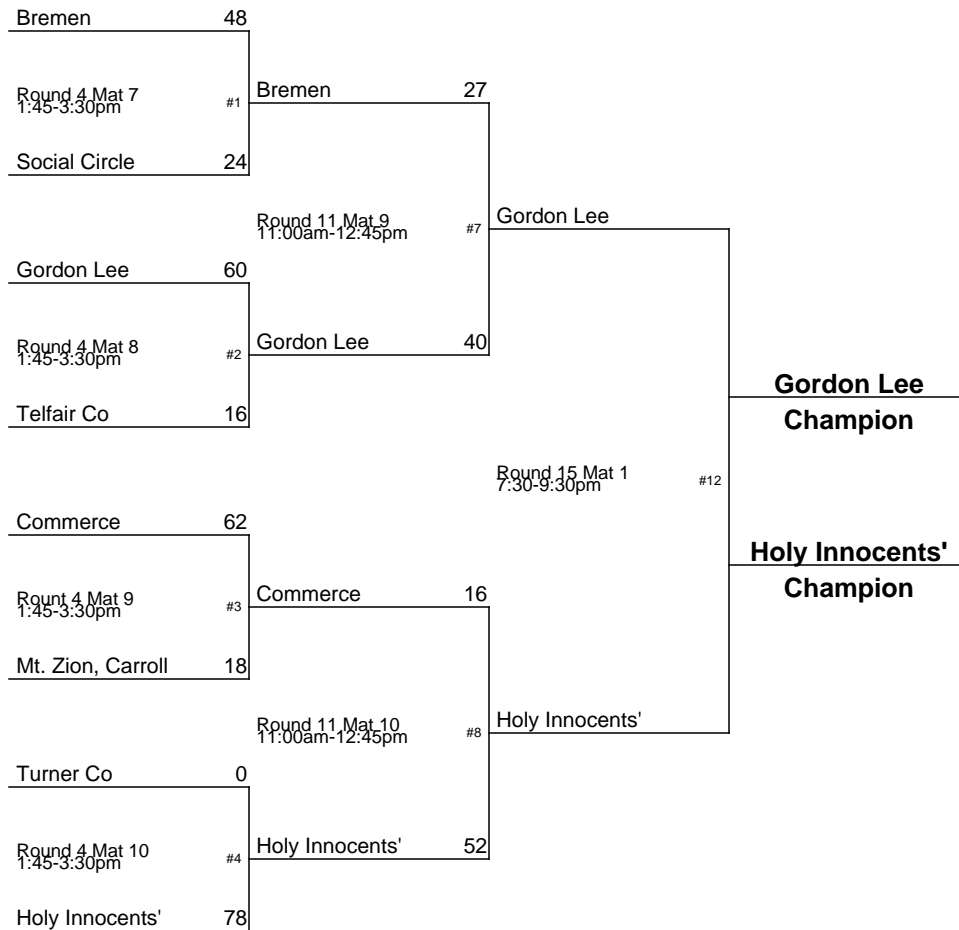

February 25-26, 2011

2010-2011 GHSA Class AAAAA Team Dual Wrestling Championship

February 25-26, 2011

2011-2012 GHSA Class A Team Dual Wrestling Championship

January 13-14, 2012

2011-2012 GHSA Class AA Team Dual Wrestling Championship