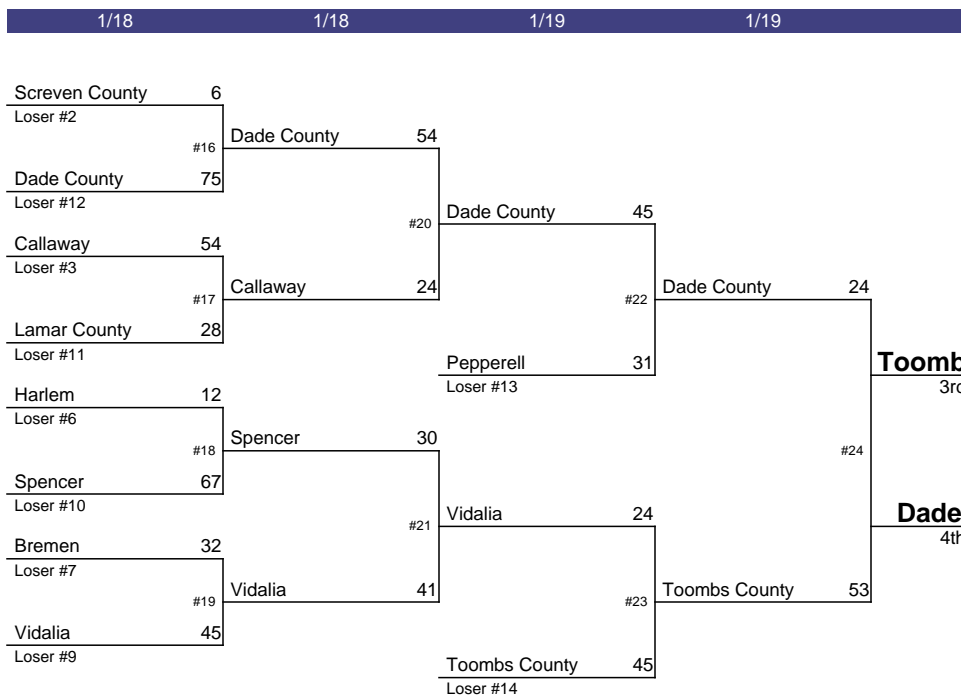

Commerce
Champion

Trion
Runner-Up

Turner County
3rd Place

Mount Pisgah
4th Place

2018-2019 GHSA Class AA Team Dual Wrestling Championship

January 17-19, 2019

Social Circle
Champion

Elbert County
Runner-Up