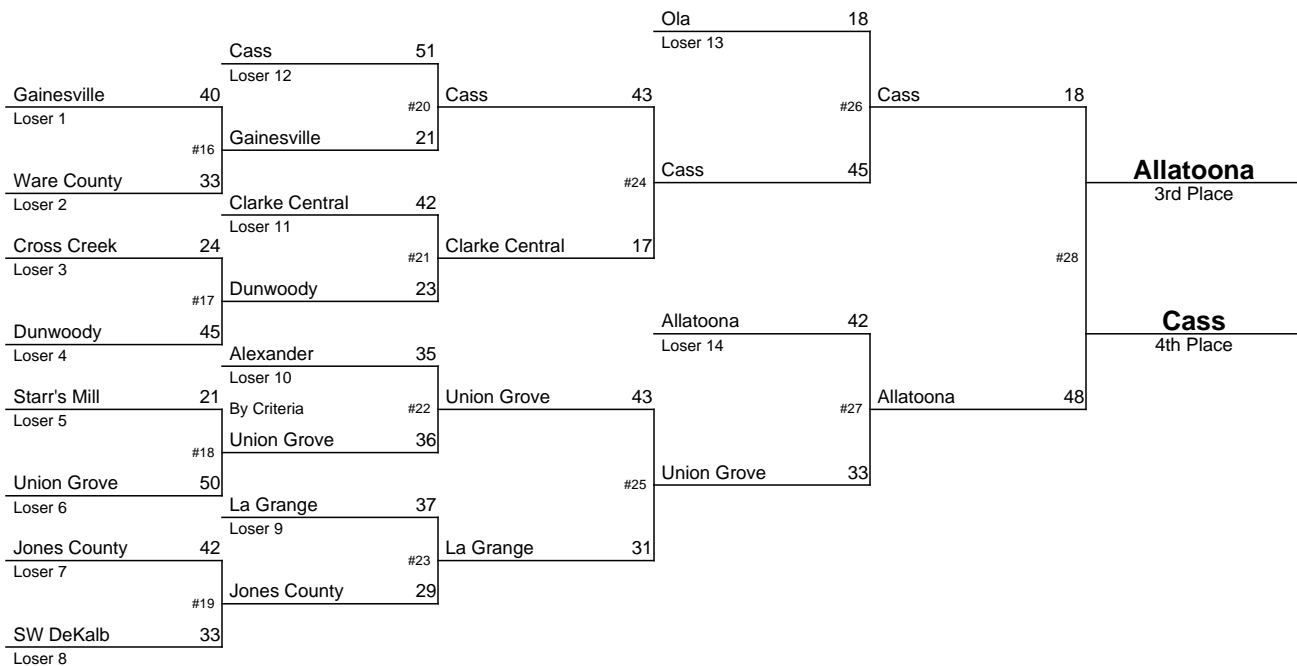

2014-2015 GHSA Class AAAAA Team Dual Wrestling Championship

January 15-17, 2015