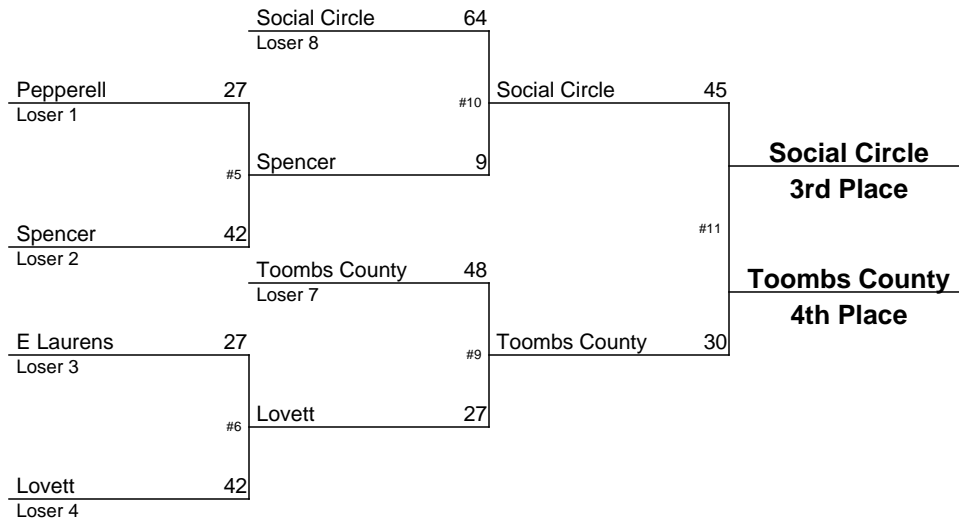

2013-2014 GHSA Class AA Team Dual Wrestling Championship

January 9-11, 2014