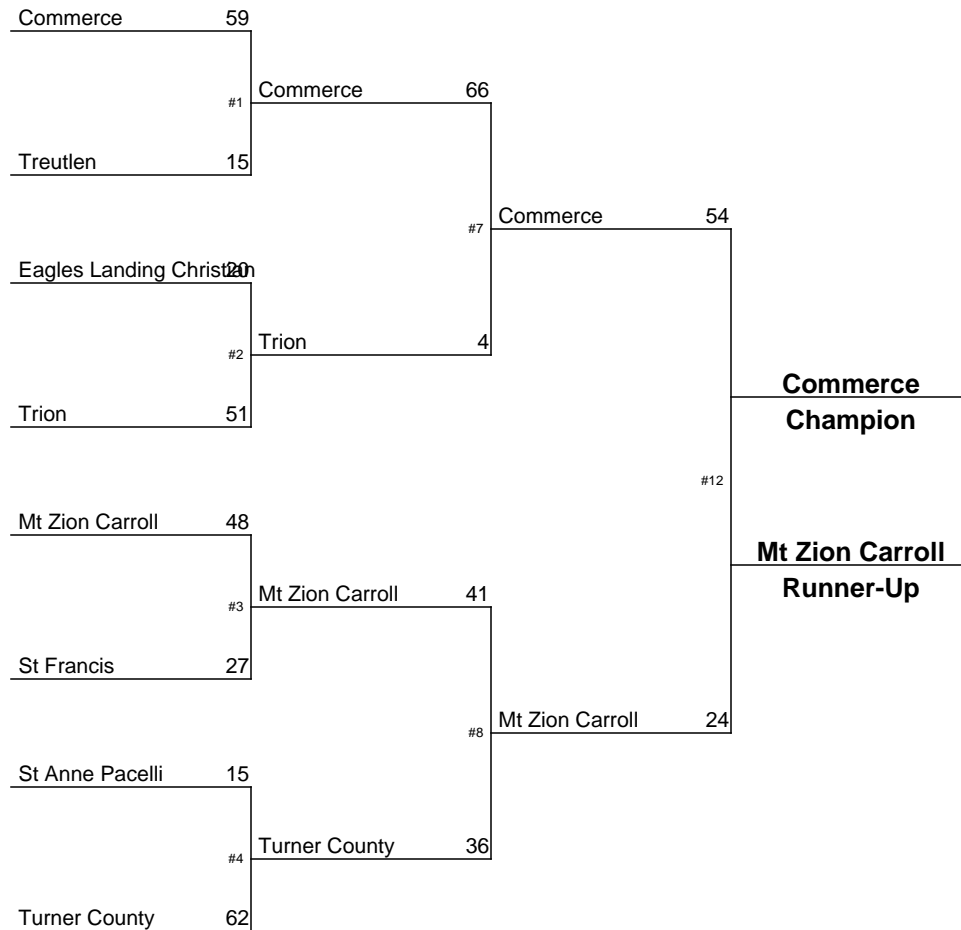

January 9-11, 2014

2014-2015 GHSA Class A Team Dual Wrestling Championship

January 15-17, 2015

**Commerce
Champion**

**Mt Zion Carroll
Runner-Up**

**Turner County
3rd Place**

**Trion
4th Place**

2014-2015 GHSA Class AA Team Dual Wrestling Championship