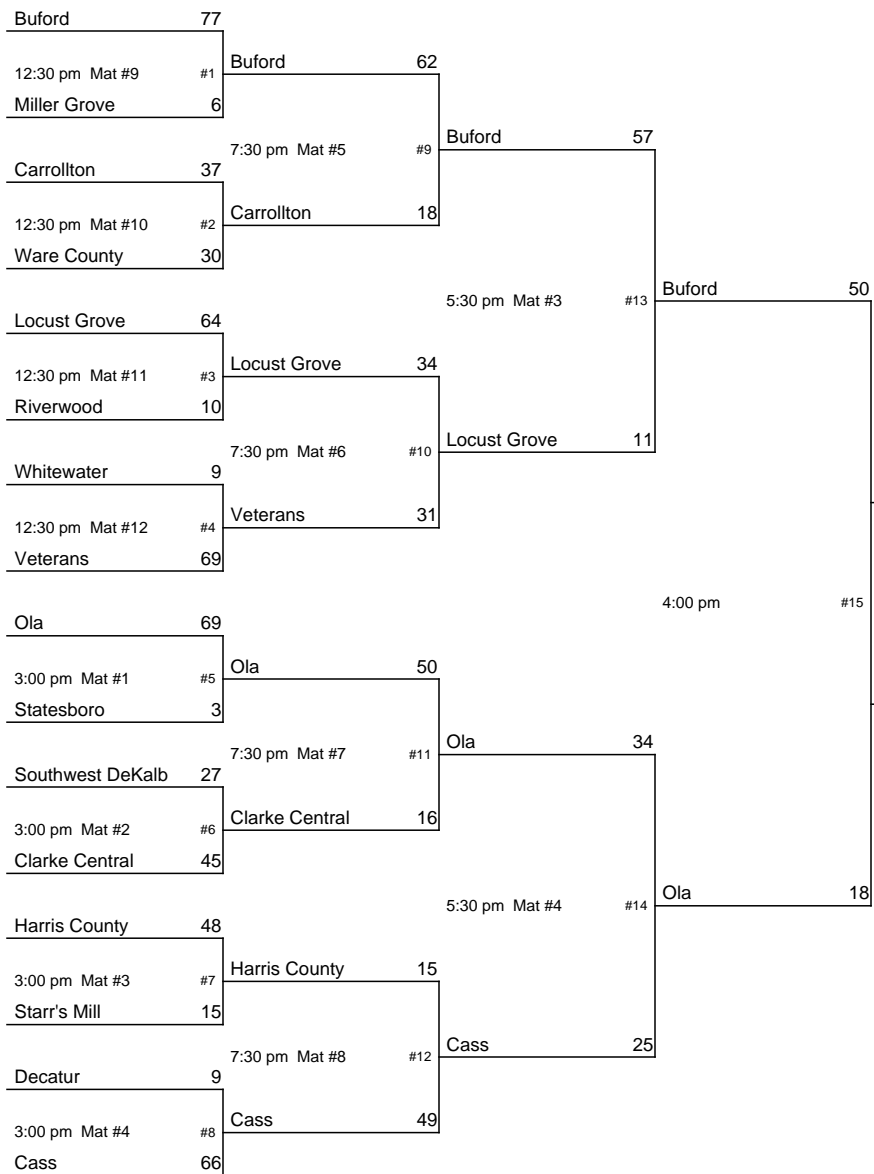

Buford
Champion

Ola
Runner-Up

1/11 1/12 1/13 1/13 1/13

Cass
3rd Place

Locust Grove
4th Place

2017-2018 GHSA Class AAAAAA Team Dual Wrestling Championship

January 11-13, 2018

1/11 1/12 1/12 1/13