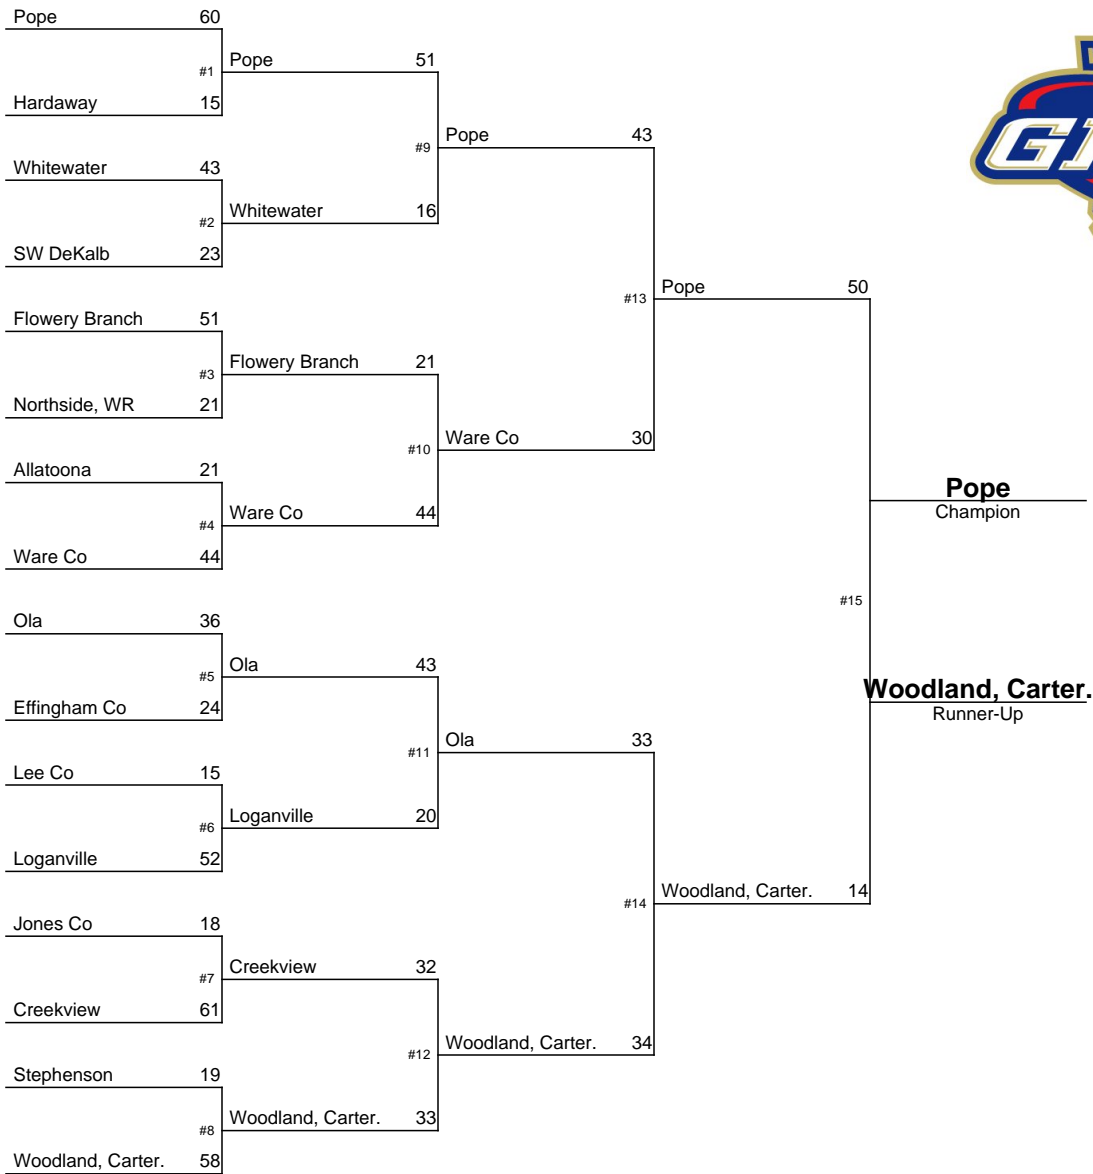

January 10-12, 2013

Gilmer
Champion

Alexander
Runner-Up

W. Laurens
3rd Place

Carrollton
4th Place

2012-2013 GHSA Class AAAAA Team Dual Wrestling Championship

January 10-12, 2013

2012-2013 GHSA Class AAAAAA Team Dual Wrestling Championship