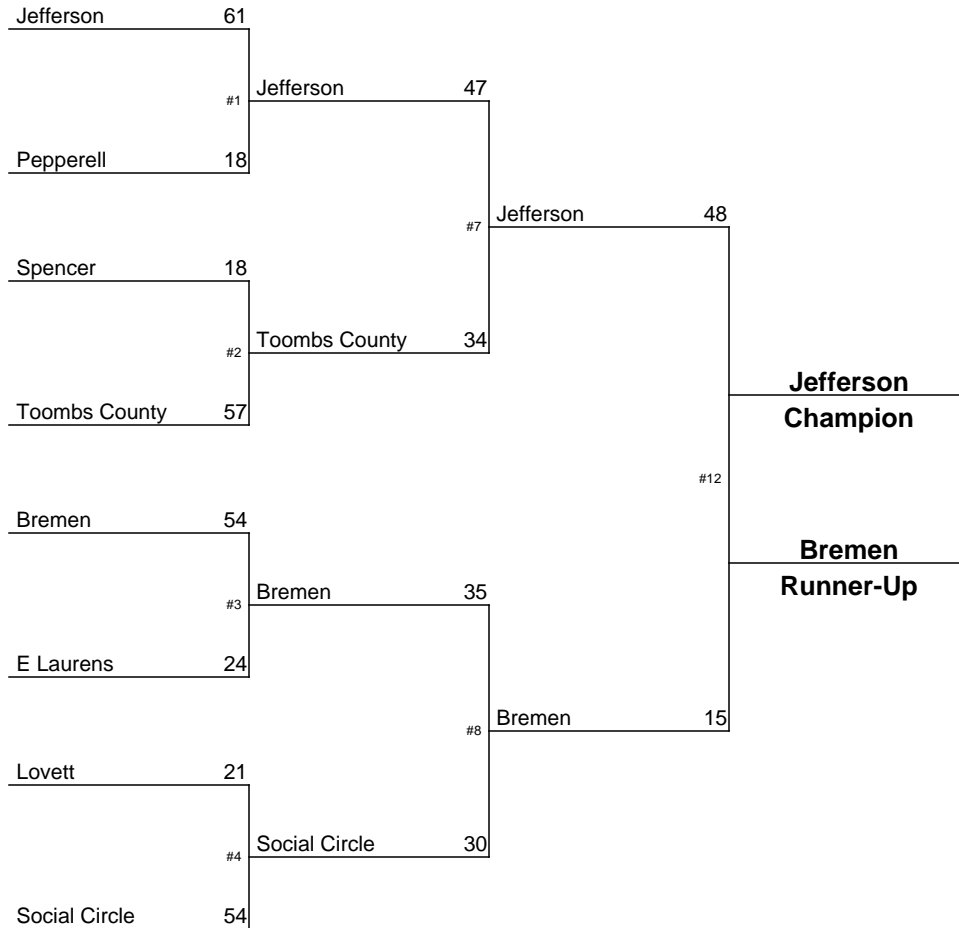

2013-2014 GHSA Class AA Team Dual Wrestling Championship

January 9-11, 2014