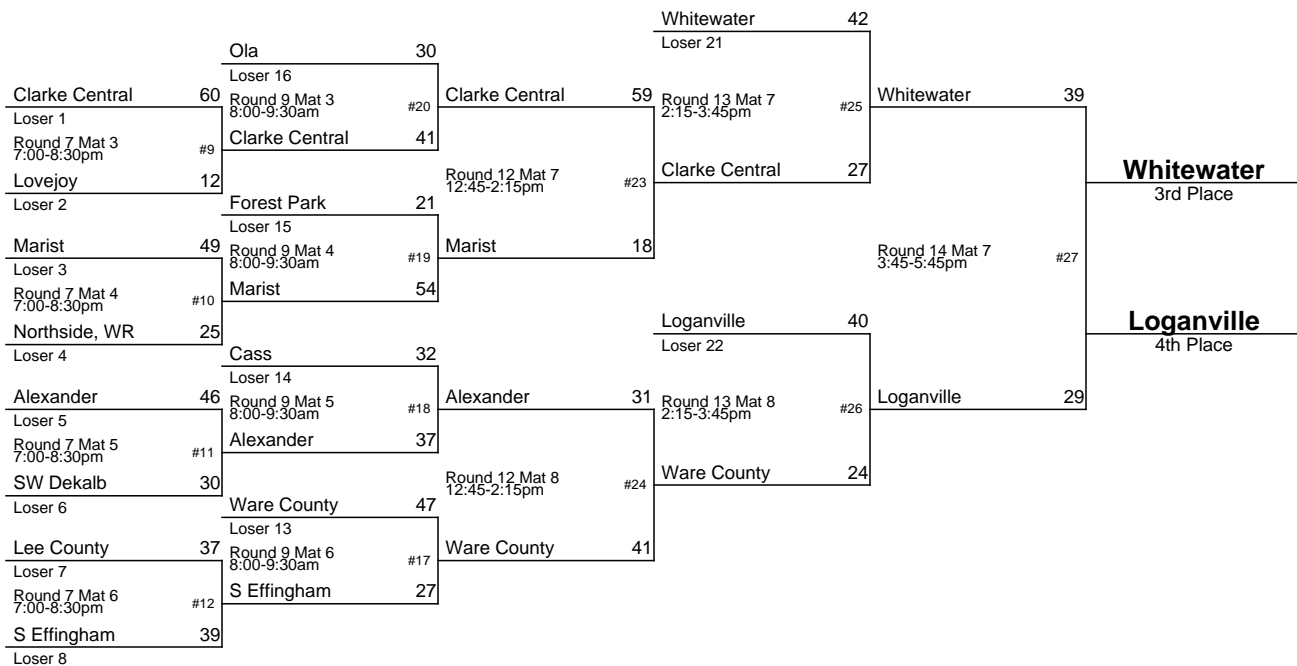

2011-2012 GHSA Class AAAA Team Dual Wrestling Championship

January 13-14, 2012