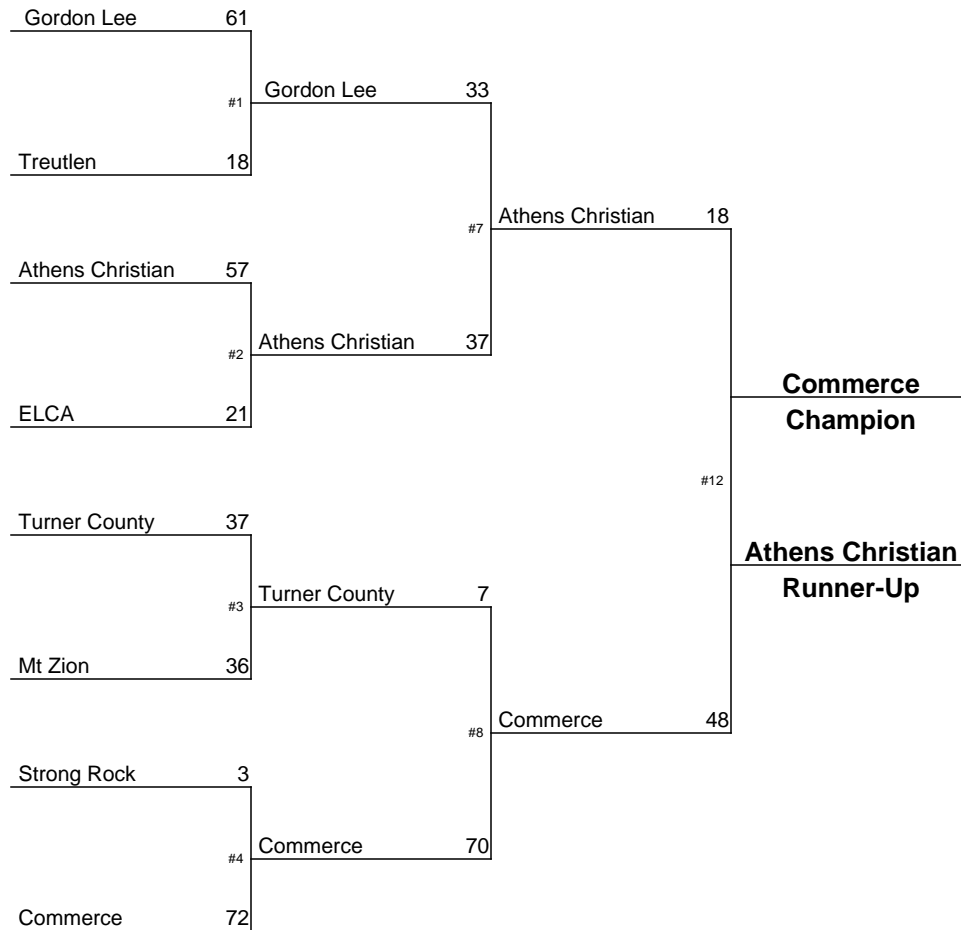

2013-2014 GHSA Class A Team Dual Wrestling Championship

January 9-11, 2014

**Commerce
Champion**

**Athens Christian
Runner-Up**