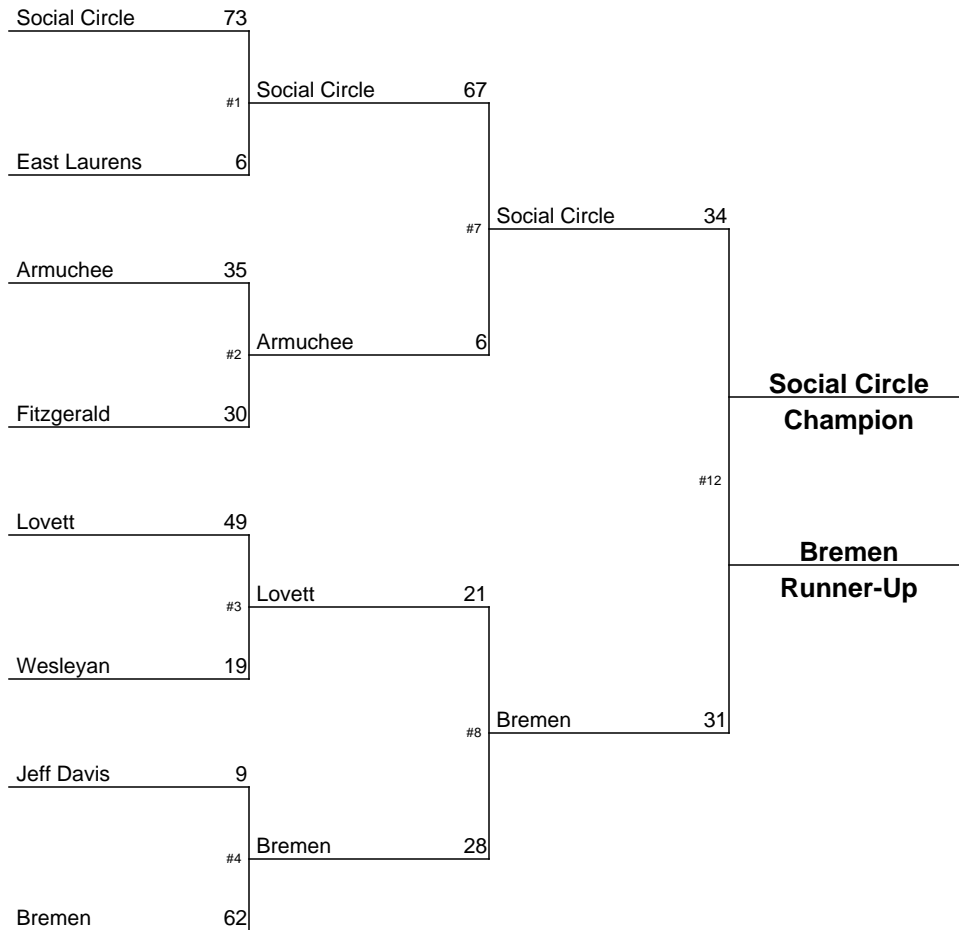

2015-2016 GHSA Class AA Team Dual Wrestling Championship

January 14-16, 2016