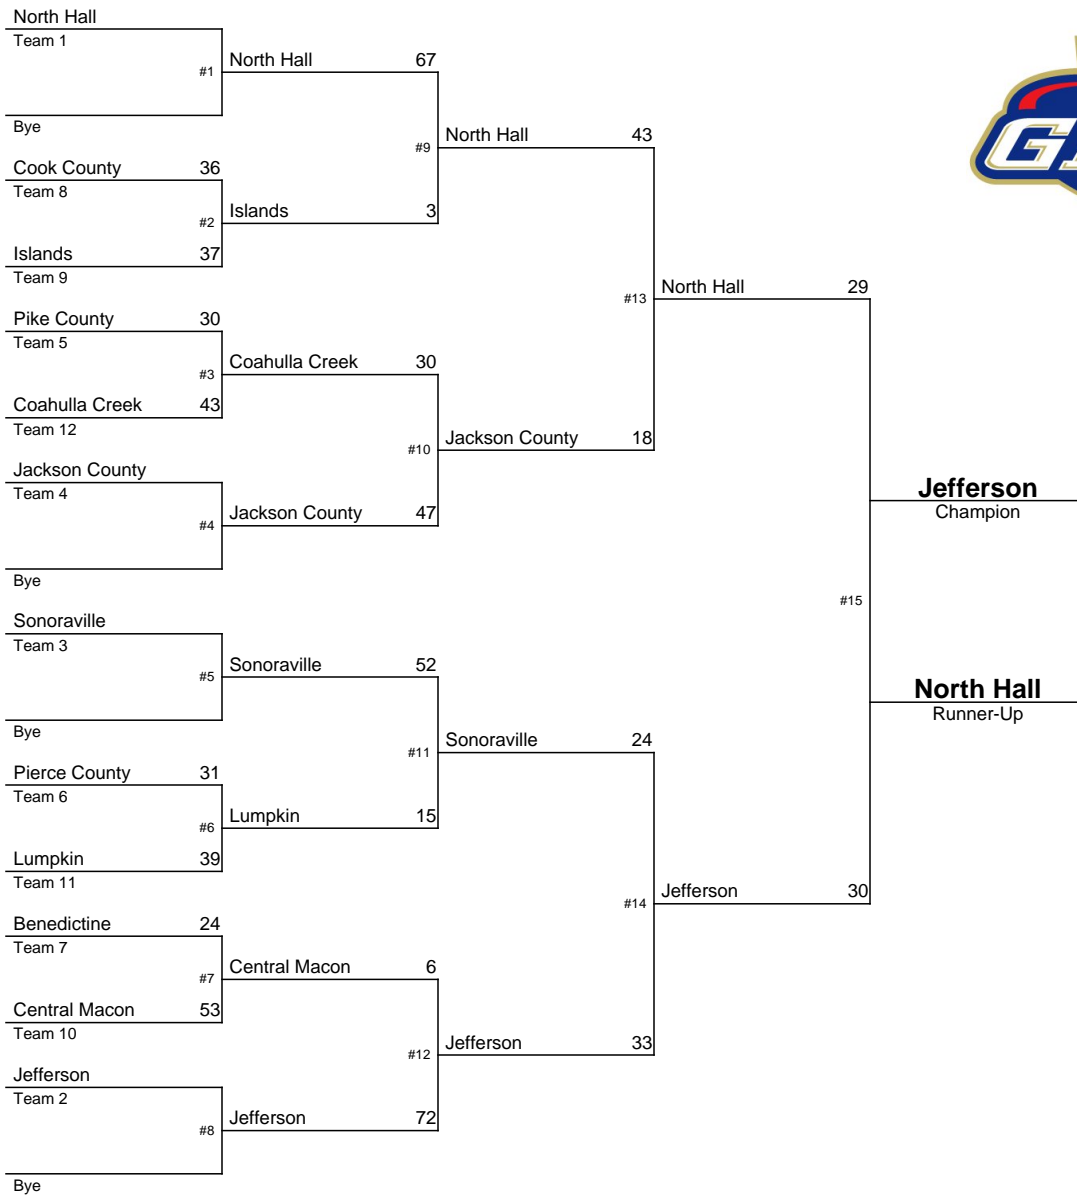

1/17   1/17   1/18   1/19