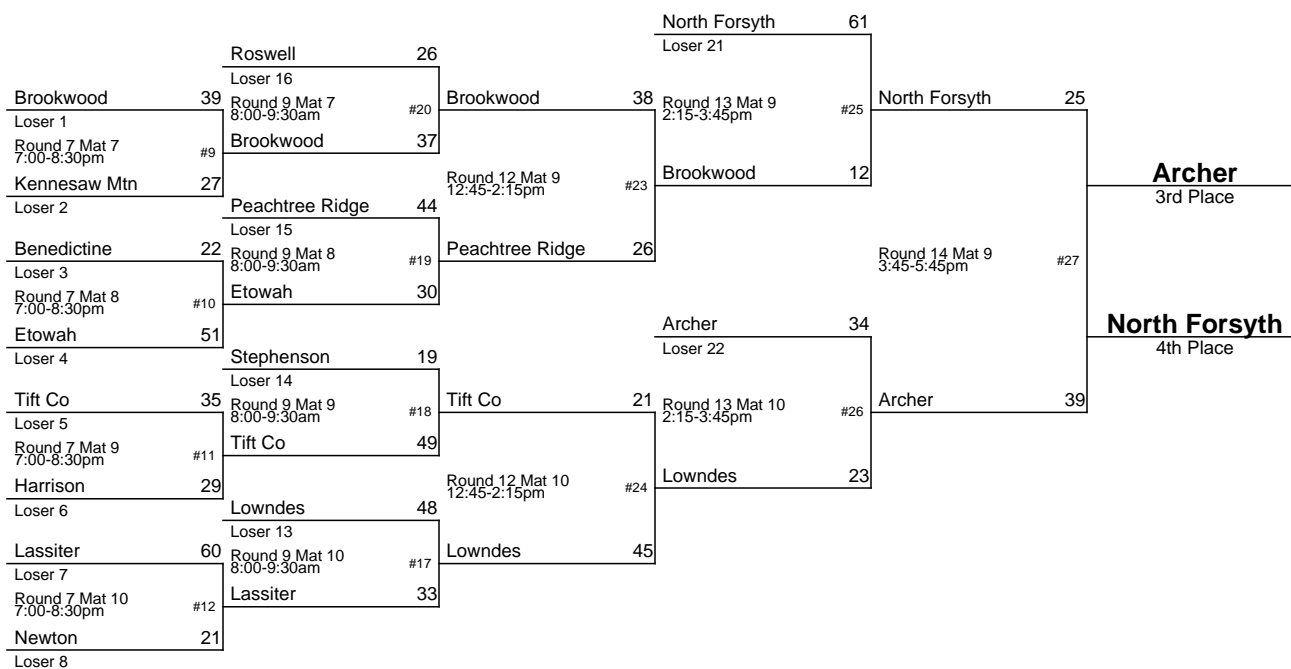

January 13-14, 2012

2011-2012 GHSA Class AAAA Team Dual Wrestling Championship

January 13-14, 2012

2011-2012 GHSA Class AAAA Team Dual Wrestling Championship

January 13-14, 2012

2012-2013 GHSA Class A Team Dual Wrestling Championship