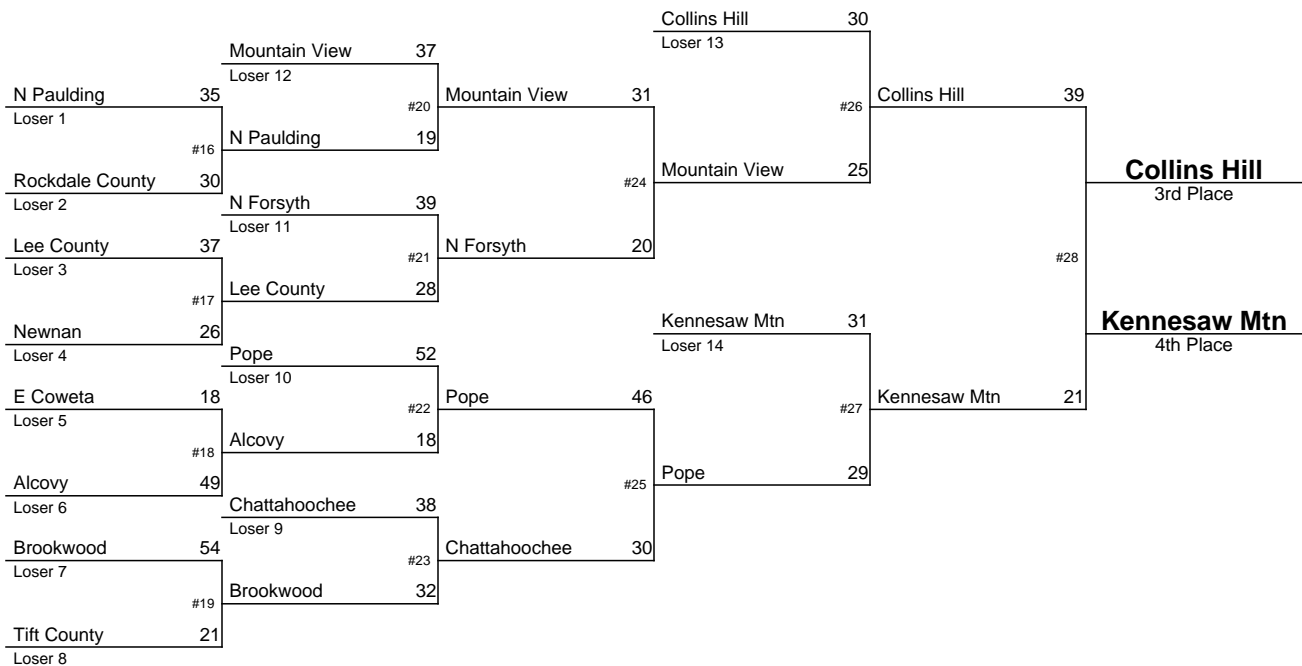

2014-2015 GHSA Class AAAAAA Team Dual Wrestling Championship

January 15-17, 2015