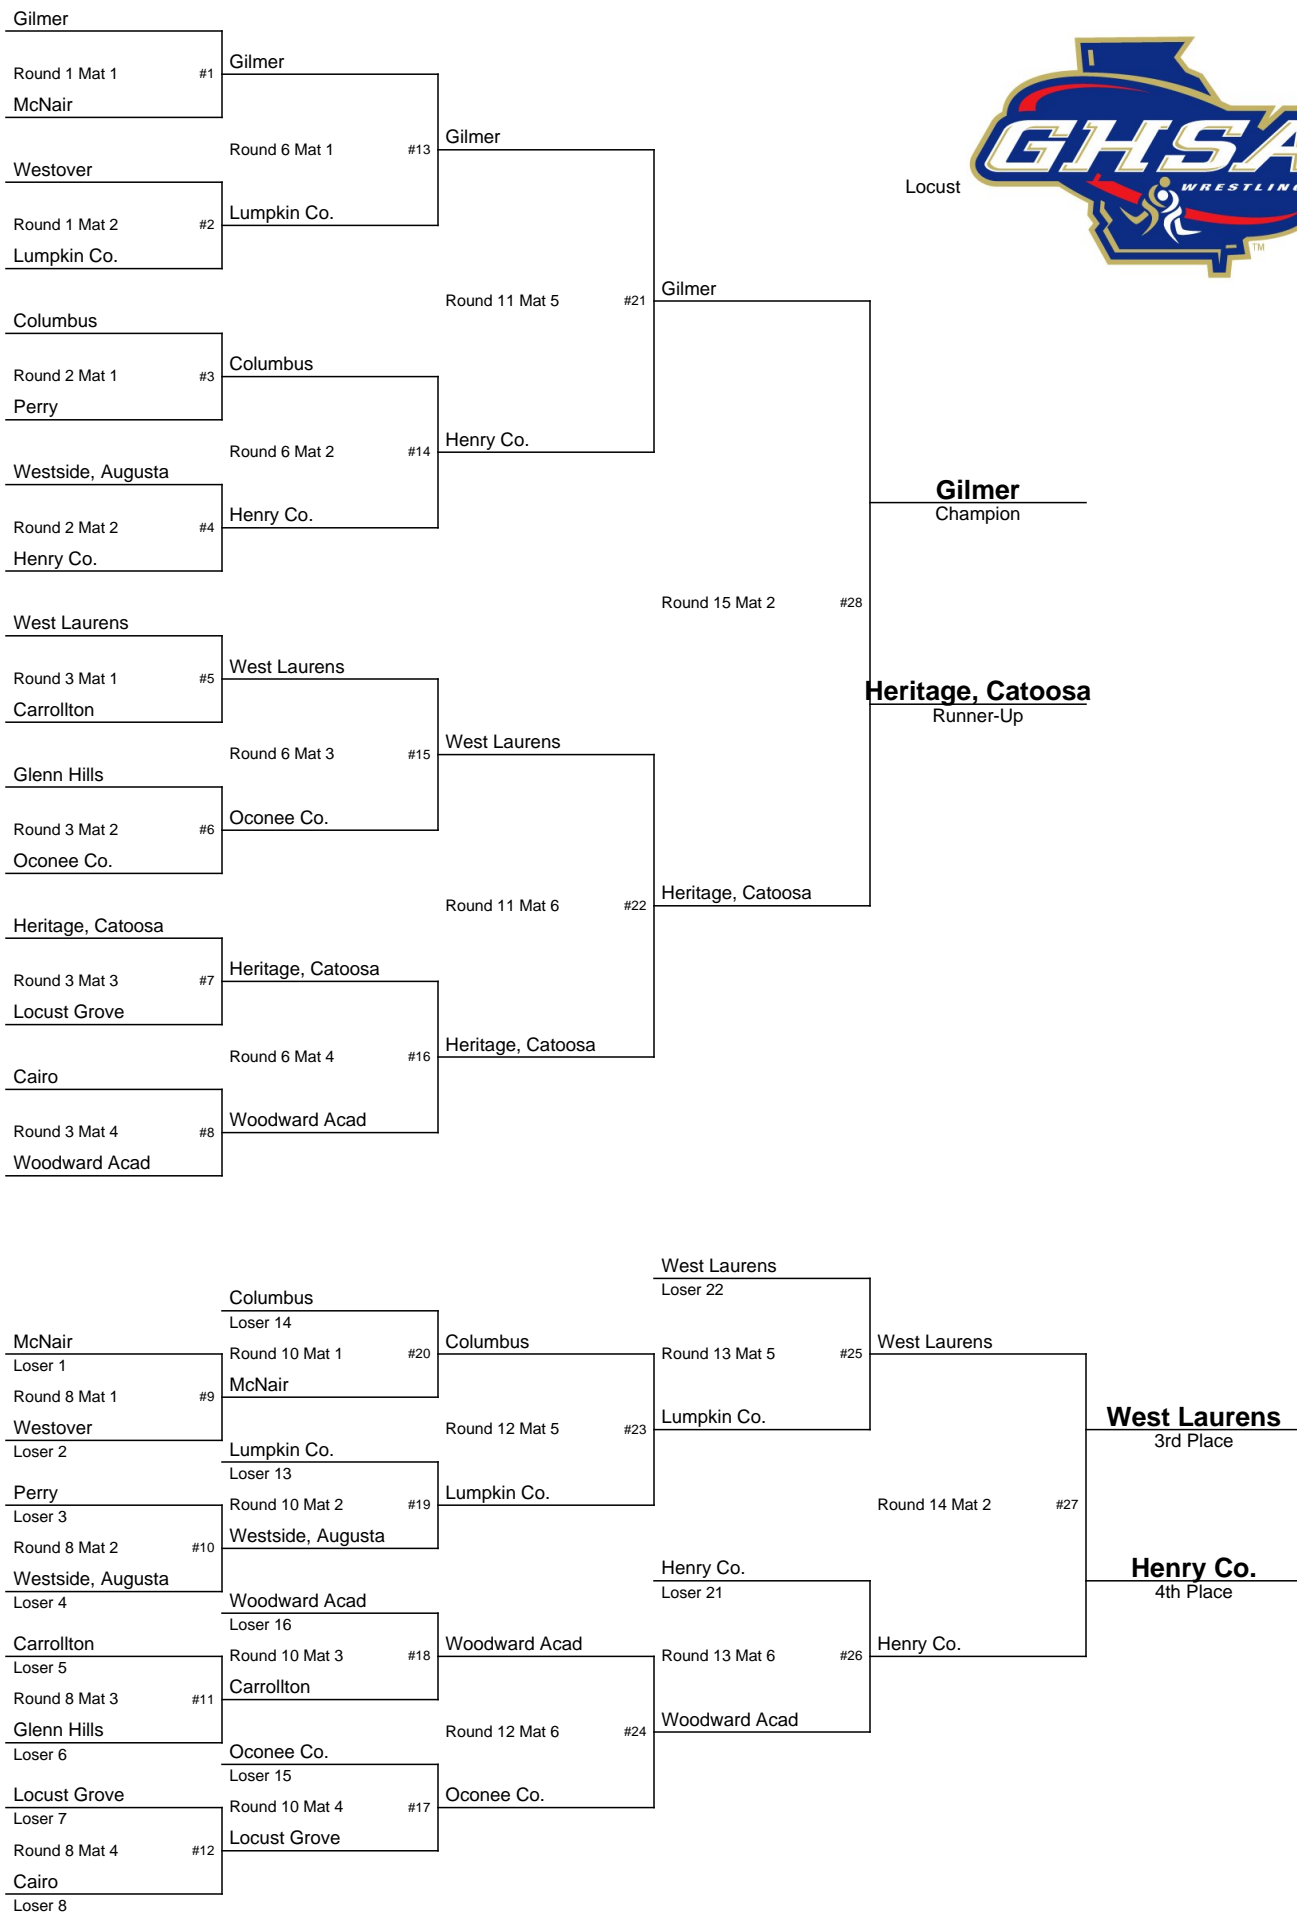

February 25-26, 2011

Bremen High School

2010-2011 GHSA Class AA Team Dual Wrestling Championship

February 25-26, 2011

2010-2011 GHSA Class AAA Team Dual Wrestling Championship

February 25-26, 2011

2010-2011 GHSA Class AAAA Team Dual Wrestling Championship