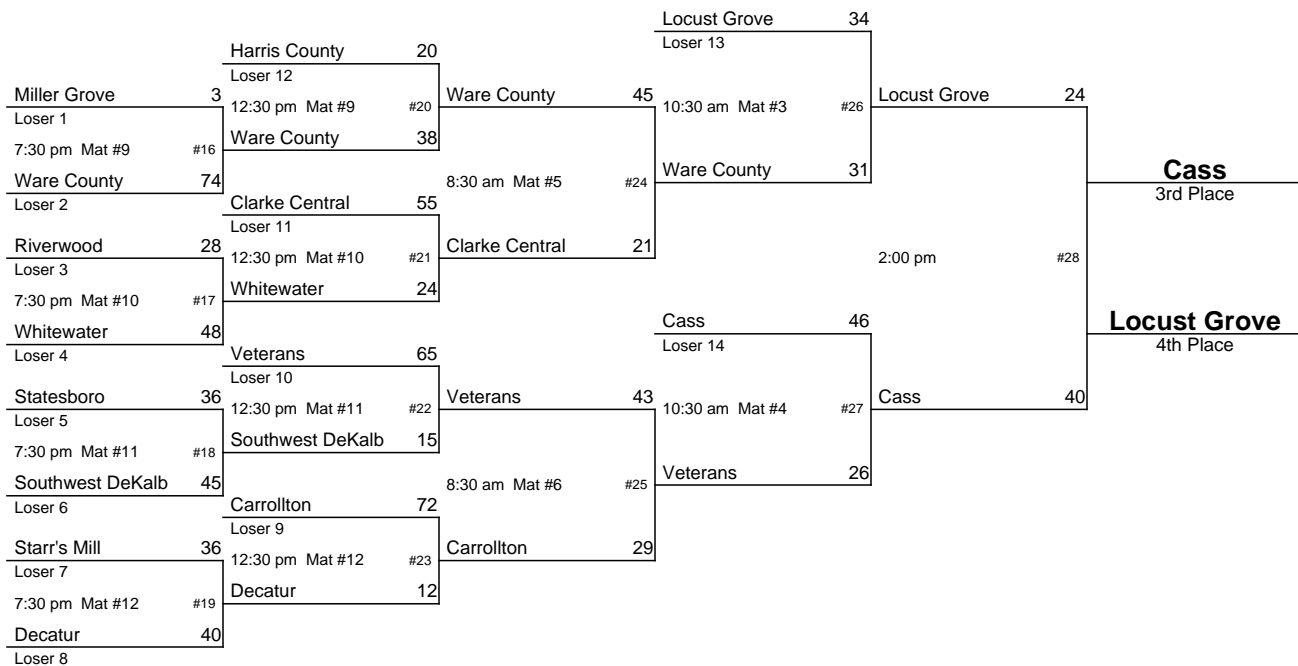

2017-2018 GHSA Class AAAA Team Dual Wrestling Championship

January 11-13, 2018

1/11 1/11 1/12 1/13

1/11 1/12 1/12 1/13 1/13

2017-2018 GHSA Class AAAA Team Dual Wrestling Championship

January 11-13, 2018

1/11 1/11 1/12 1/13

Buford
Champion

Ola
Runner-Up

1/11 1/12 1/13 1/13 1/13

Cass
3rd Place

Locust Grove
4th Place

2017-2018 GHSA Class AAAAAA Team Dual Wrestling Championship

January 11-13, 2018

1/11 1/12 1/12 1/13