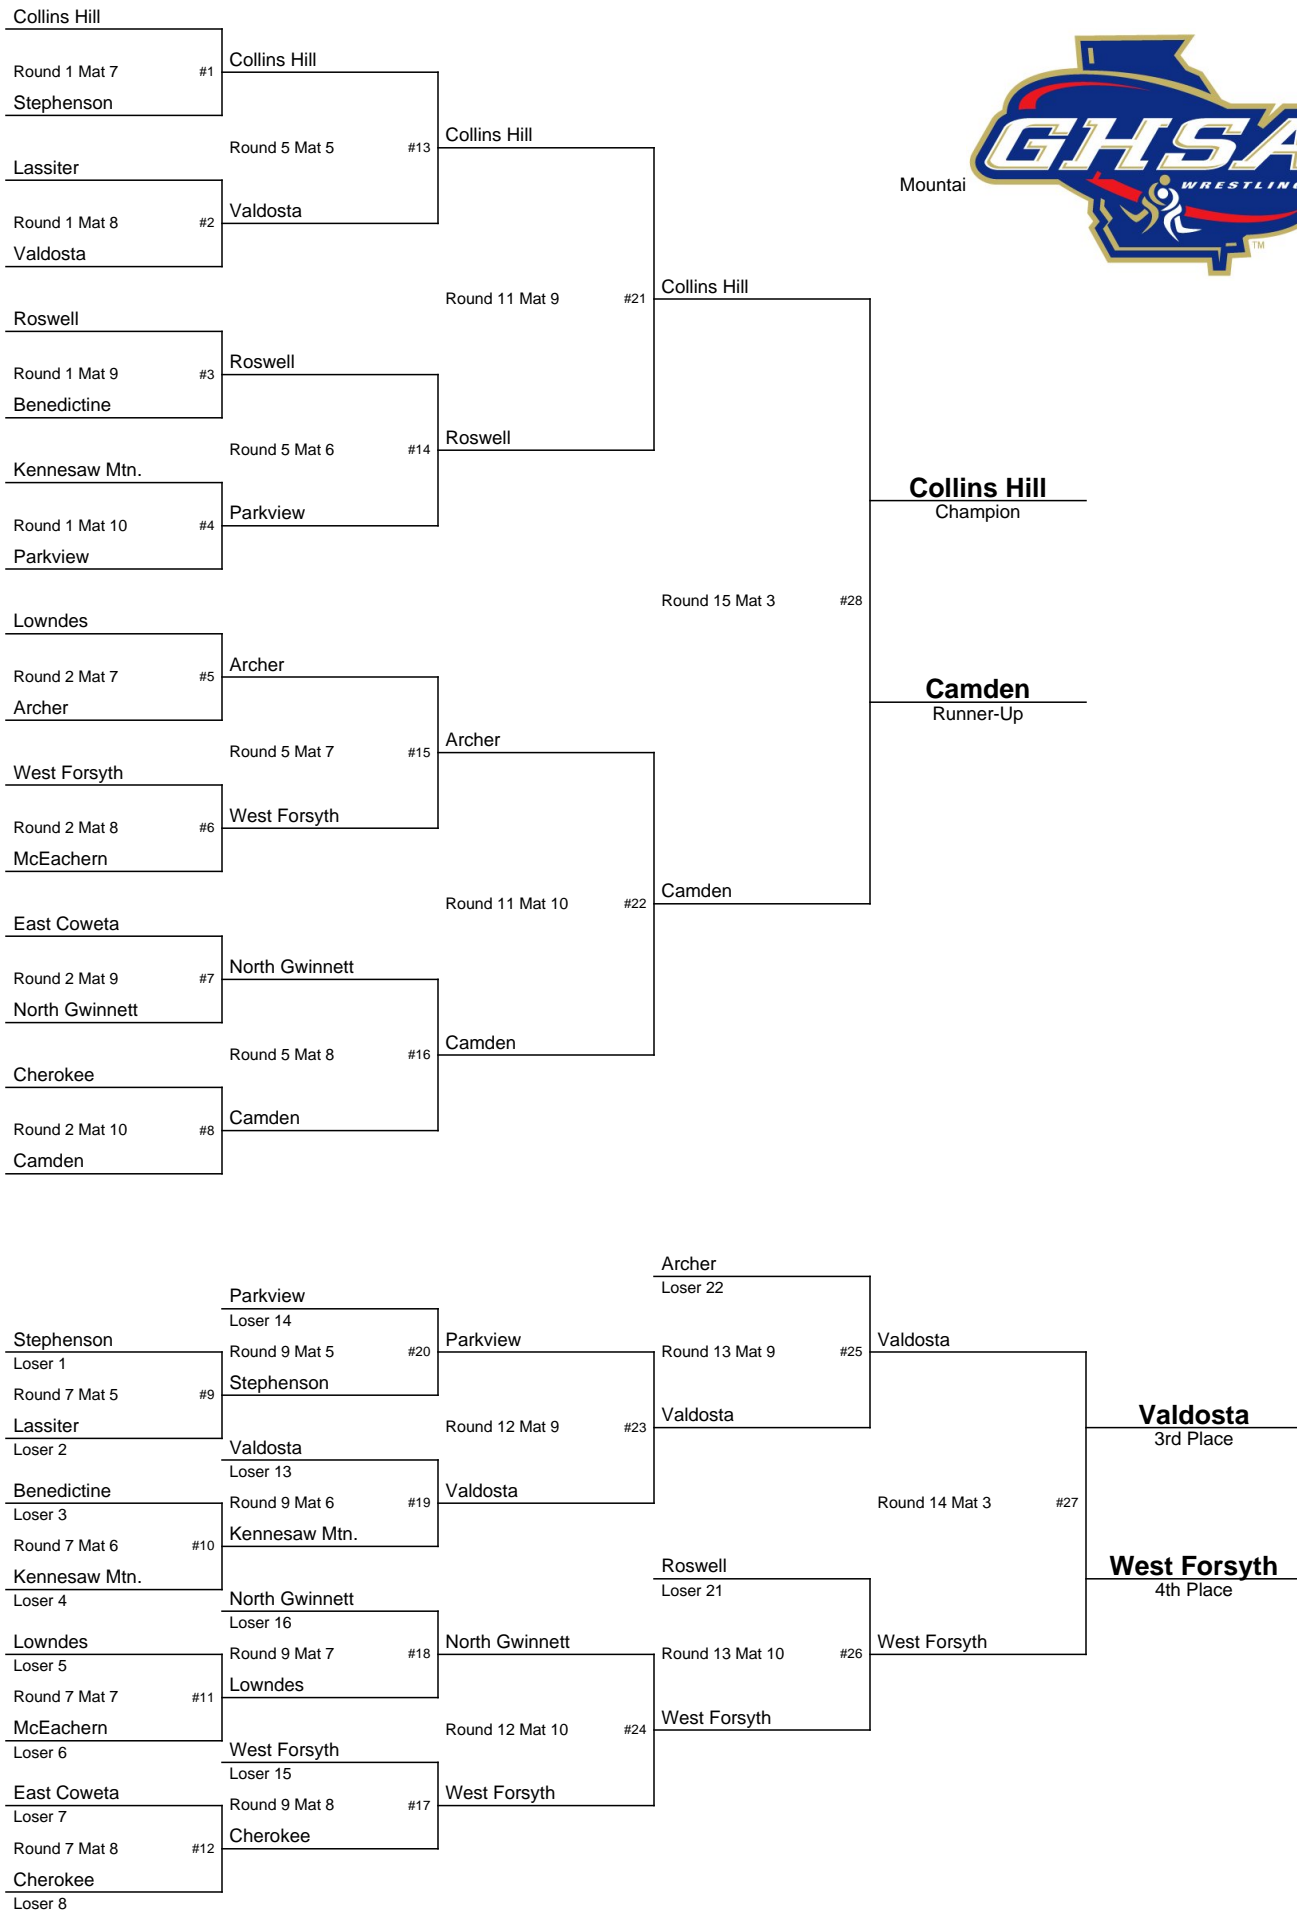

2010-2011 GHSA Class AAAAA Team Dual Wrestling Championship

February 25-26, 2011