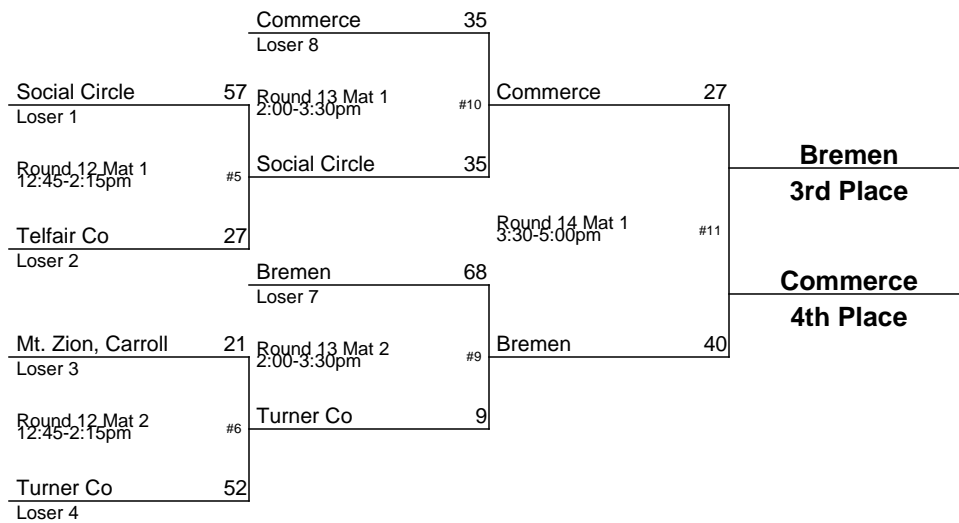

February 25-26, 2011

2010-2011 GHSA Class AAAAA Team Dual Wrestling Championship

February 25-26, 2011

2011-2012 GHSA Class A Team Dual Wrestling Championship

January 13-14, 2012

2011-2012 GHSA Class AA Team Dual Wrestling Championship