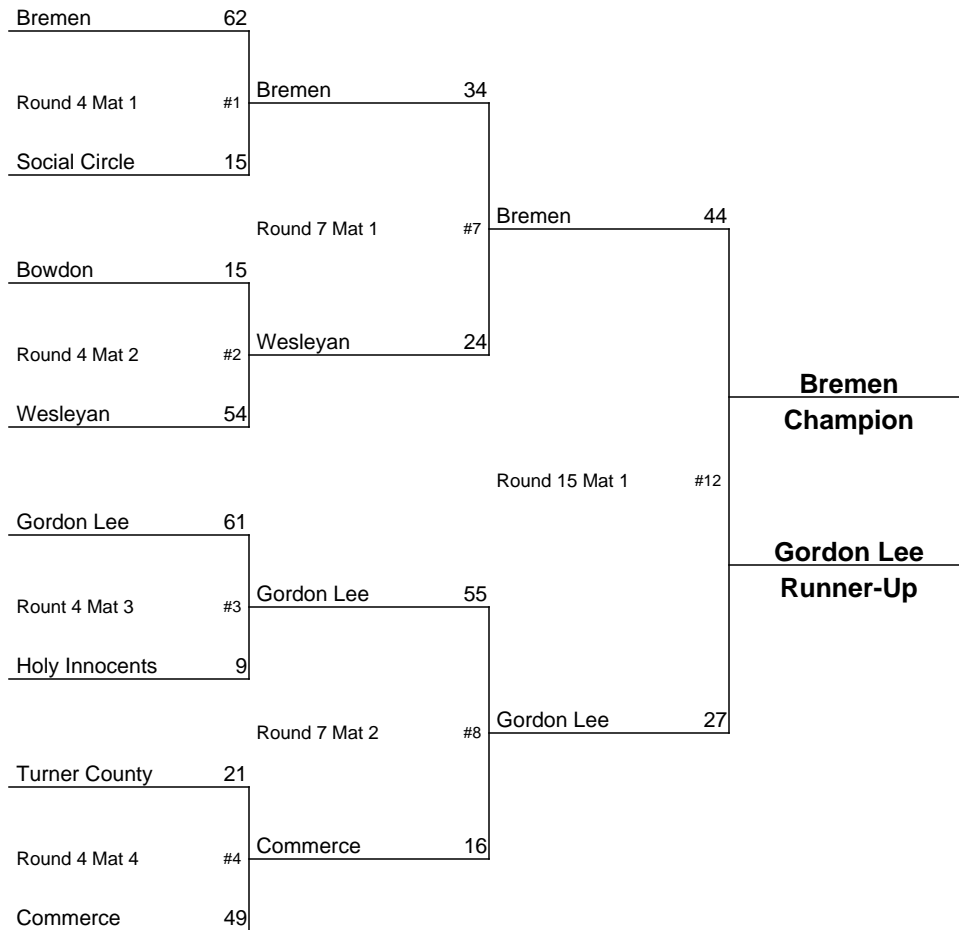

2009-2010 GHSA Class A Team Dual Wrestling Championship

2009-2010 GHSA Class AA Team Dual Wrestling Championship

2009-2010 GHSA Class AAA Team Dual Wrestling Championship

Gilmer
Champion

West Forsyth
Runner-Up