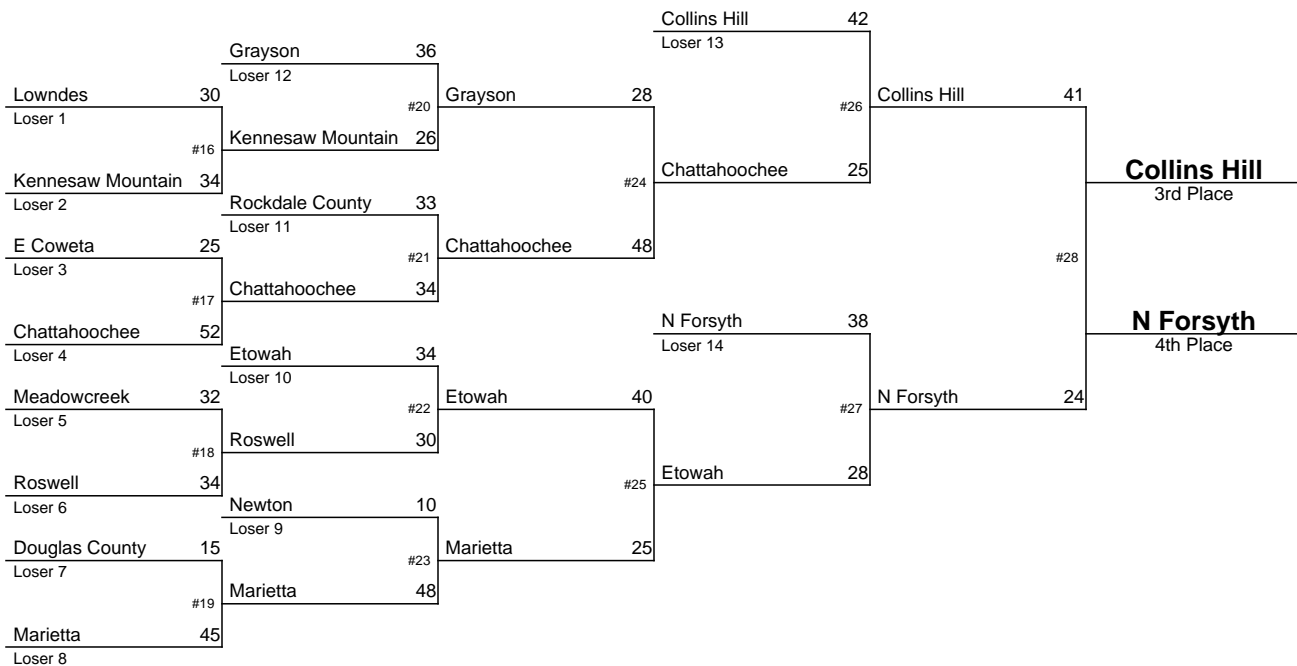

January 9-11, 2014

2014-2015 GHSA Class A Team Dual Wrestling Championship

January 15-17, 2015

**Commerce
Champion**

**Mt Zion Carroll
Runner-Up**

**Turner County
3rd Place**

**Trion
4th Place**

2014-2015 GHSA Class AA Team Dual Wrestling Championship