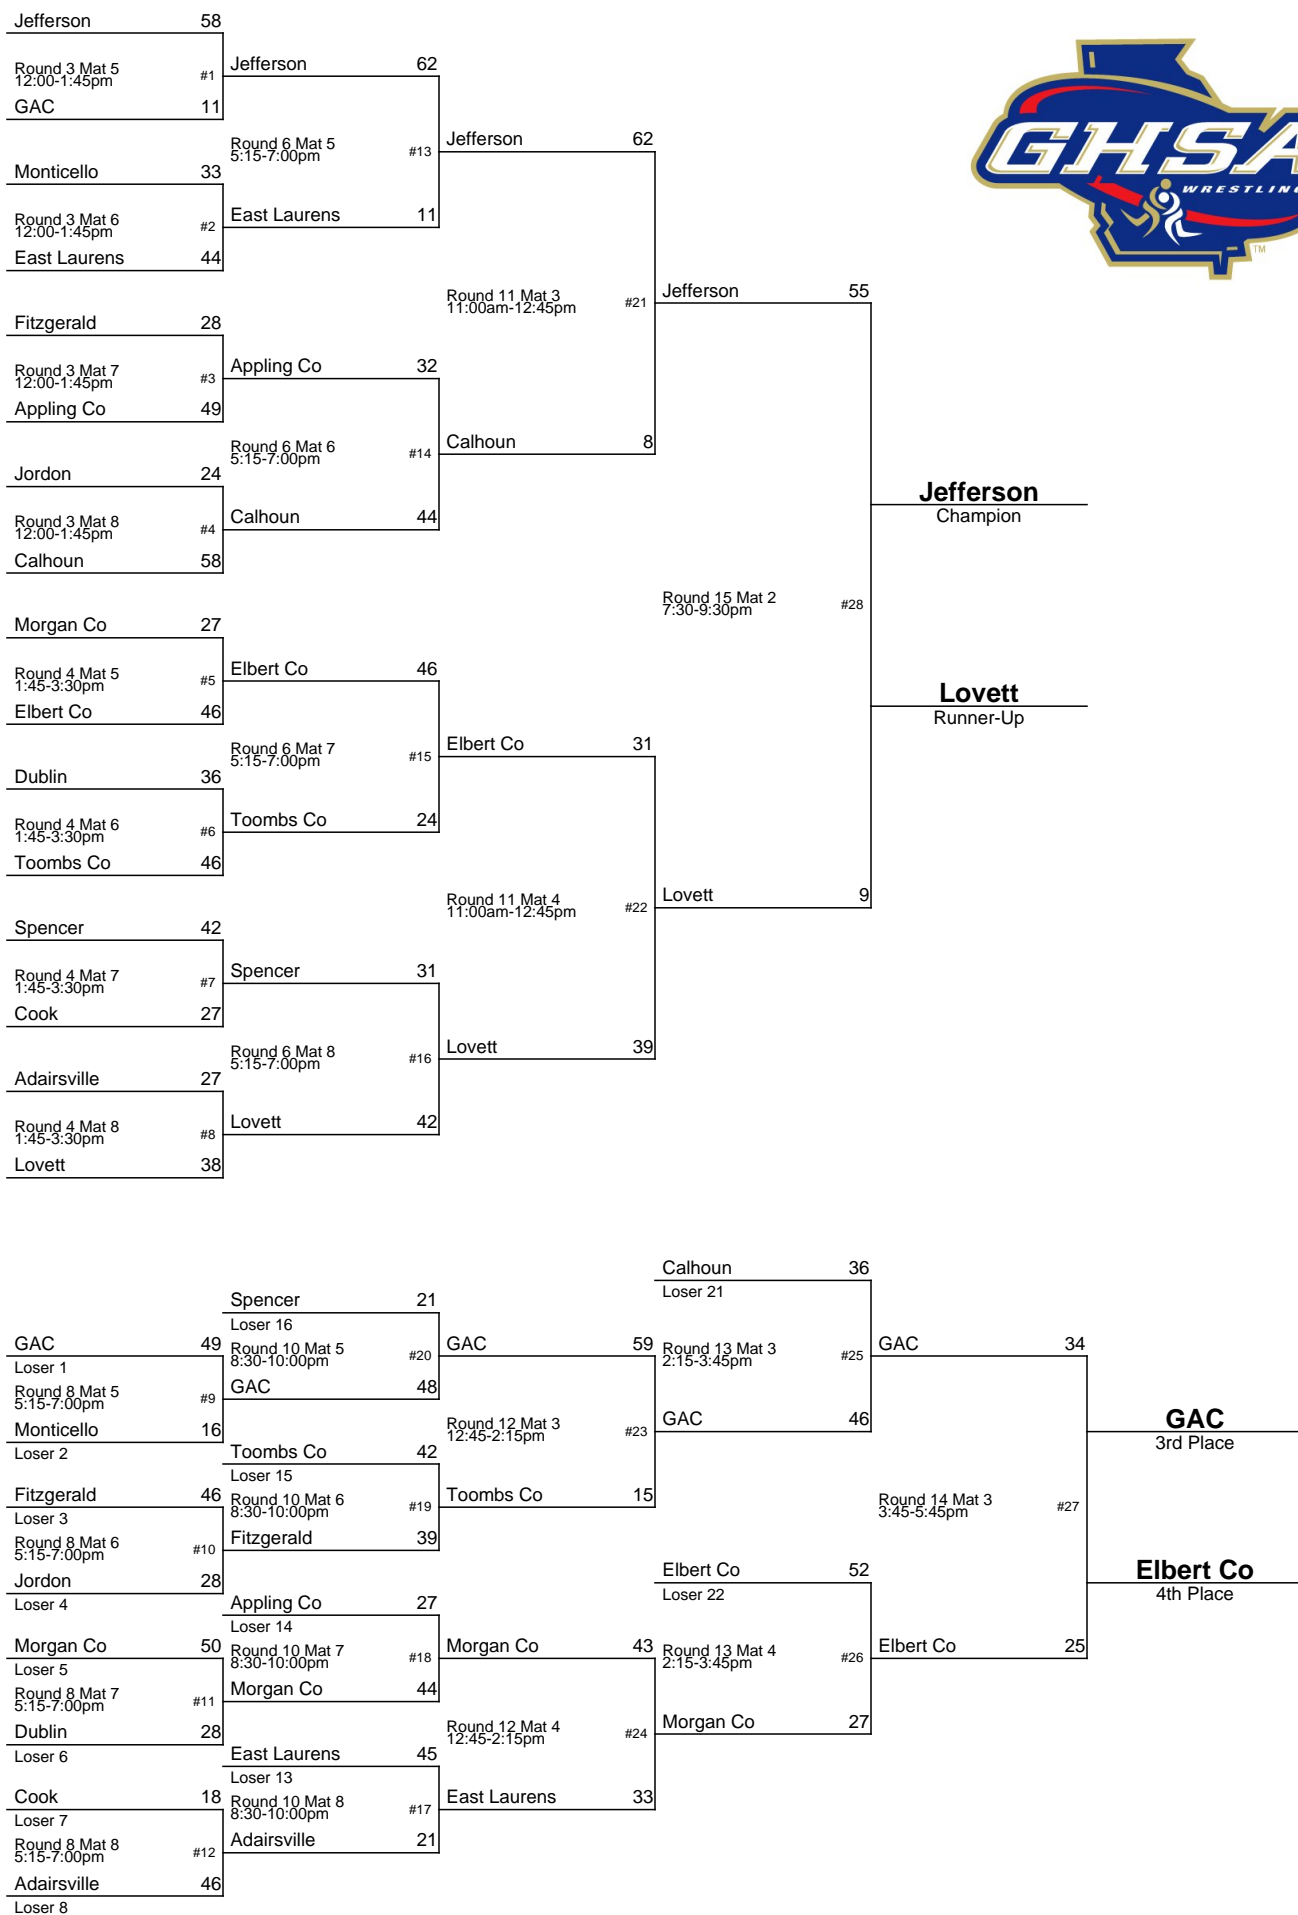

2011-2012 GHSA Class AA Team Dual Wrestling Championship

January 13-14, 2012