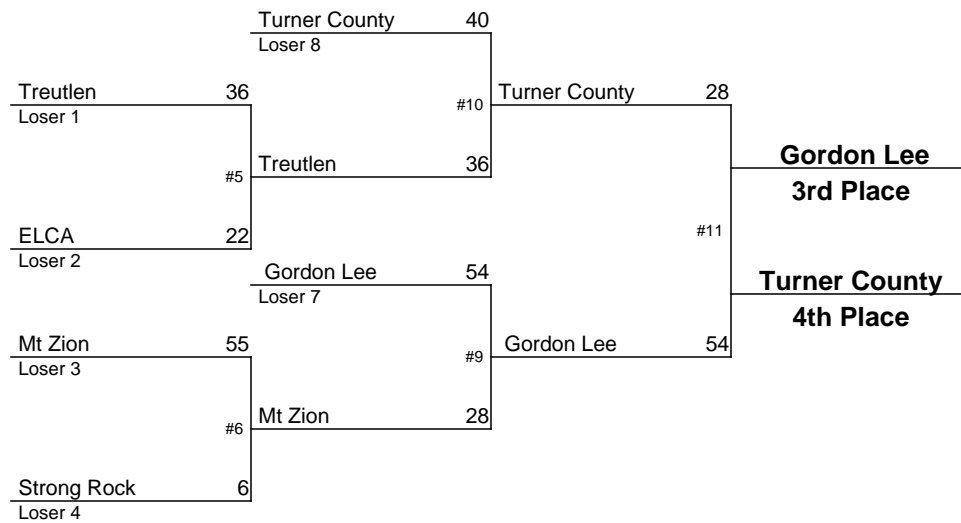

2013-2014 GHSA Class A Team Dual Wrestling Championship

January 9-11, 2014

2013-2014 GHSA Class AA Team Dual Wrestling Championship
 January 9-11, 2014

2013-2014 GHSA Class AAA Team Dual Wrestling Championship