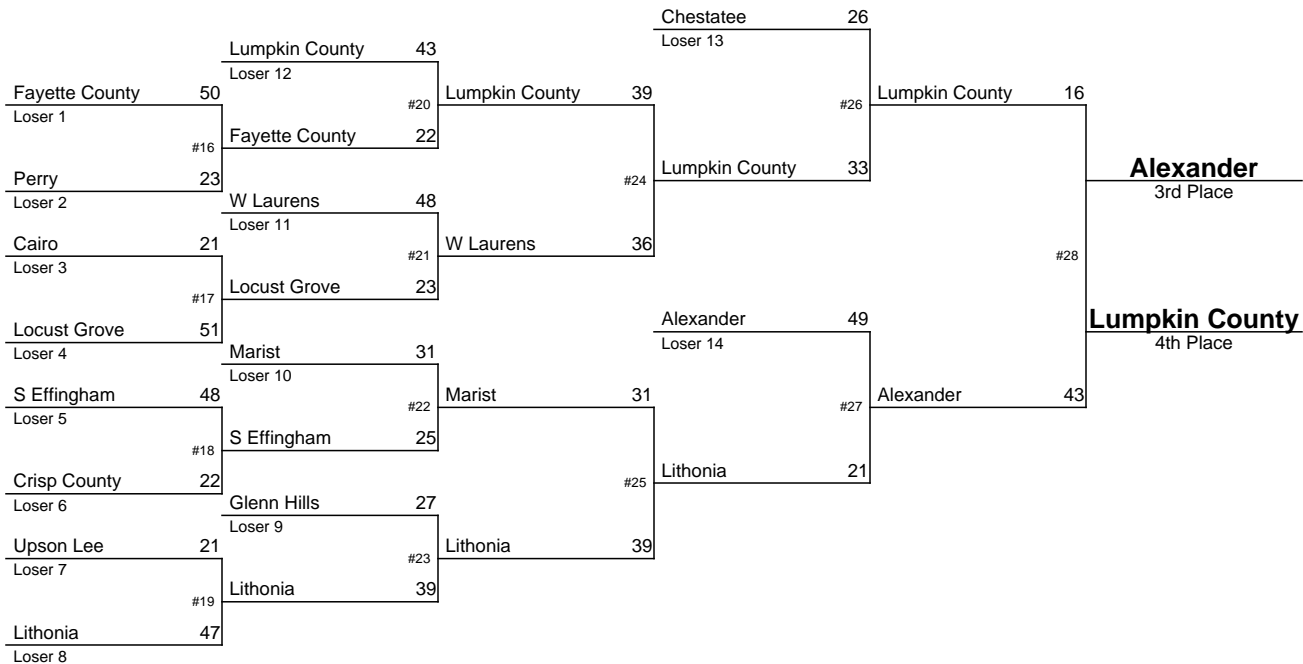

2013-2014 GHSA Class A Team Dual Wrestling Championship

January 9-11, 2014

2013-2014 GHSA Class AA Team Dual Wrestling Championship
 January 9-11, 2014

2013-2014 GHSA Class AAA Team Dual Wrestling Championship

January 9-11, 2014

2013-2014 GHSA Class AAAA Team Dual Wrestling Championship

January 9-11, 2014

2013-2014 GHSA Class AAAAA Team Dual Wrestling Championship

January 9-11, 2014

2013-2014 GHSA Class AAAAAA Team Dual Wrestling Championship