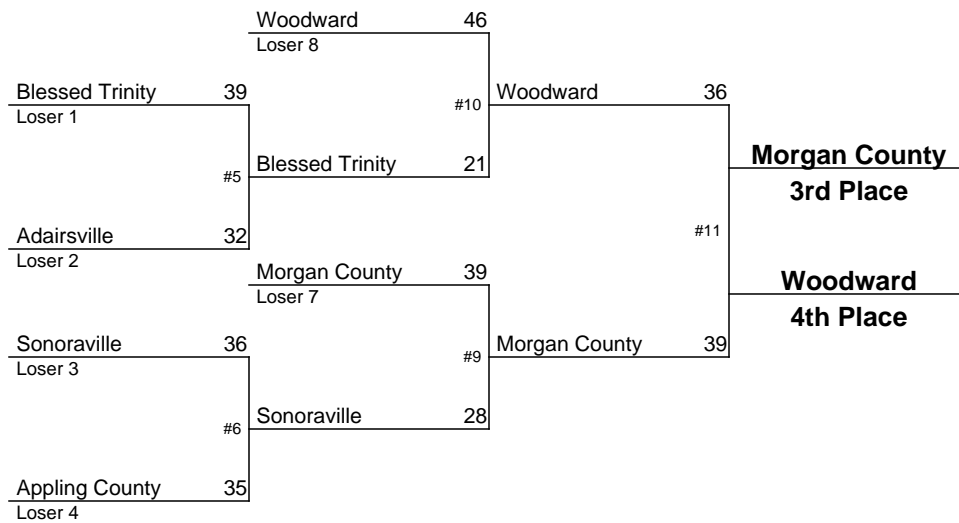

2013-2014 GHSA Class A Team Dual Wrestling Championship

January 9-11, 2014

2013-2014 GHSA Class AA Team Dual Wrestling Championship
 January 9-11, 2014

2013-2014 GHSA Class AAA Team Dual Wrestling Championship

January 9-11, 2014

2013-2014 GHSA Class AAAA Team Dual Wrestling Championship

January 9-11, 2014

2013-2014 GHSA Class AAAAA Team Dual Wrestling Championship

January 9-11, 2014

2013-2014 GHSA Class AAAAAA Team Dual Wrestling Championship