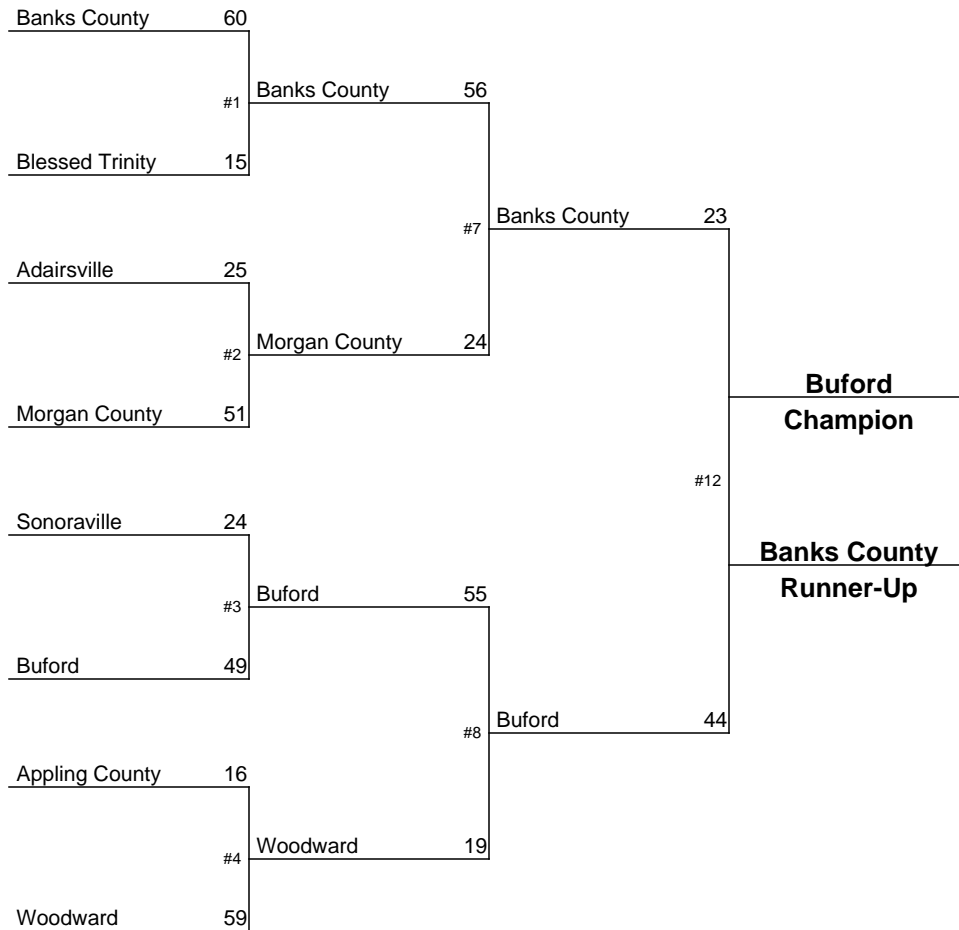

2013-2014 GHSA Class AAA Team Dual Wrestling Championship

January 9-11, 2014