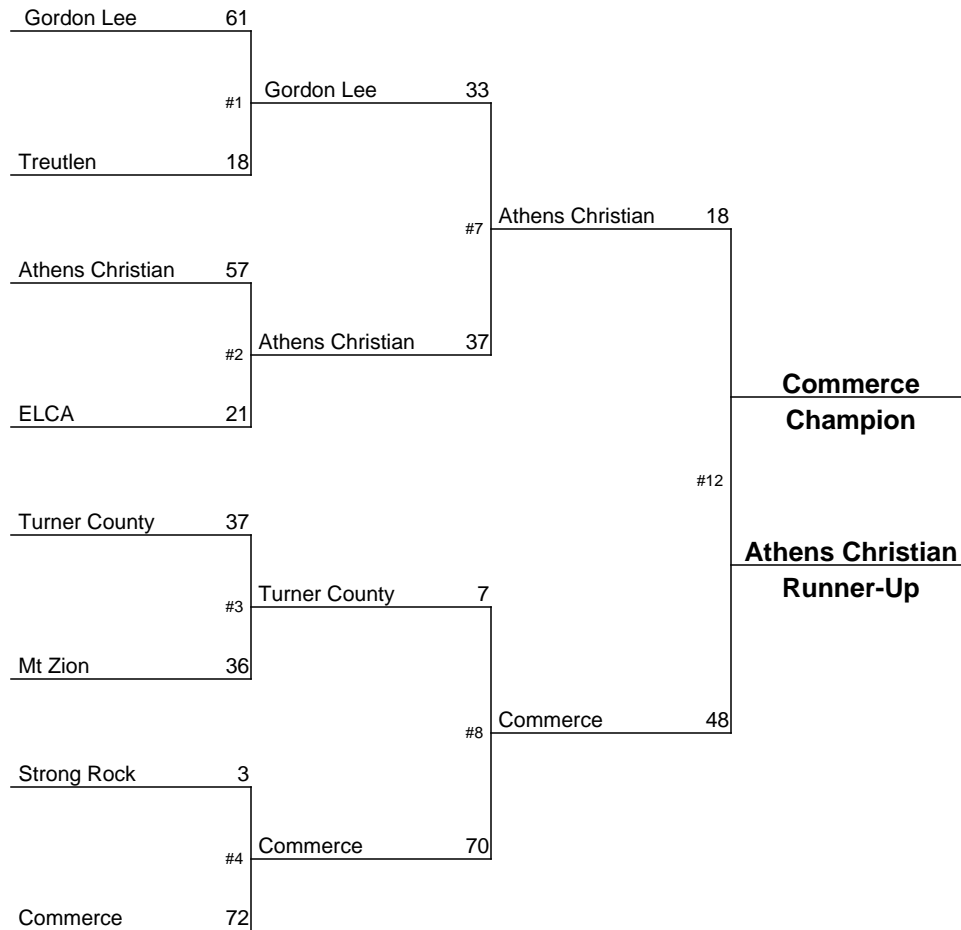

2013-2014 GHSA Class A Team Dual Wrestling Championship

January 9-11, 2014

2013-2014 GHSA Class AA Team Dual Wrestling Championship
 January 9-11, 2014

2013-2014 GHSA Class AAA Team Dual Wrestling Championship