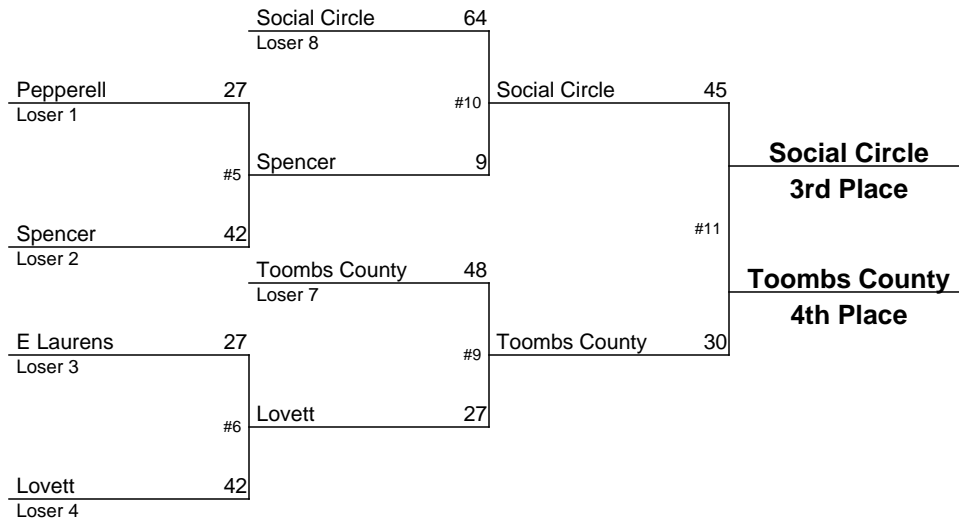

2013-2014 GHSA Class A Team Dual Wrestling Championship

January 9-11, 2014

2013-2014 GHSA Class AA Team Dual Wrestling Championship
 January 9-11, 2014

2013-2014 GHSA Class AAA Team Dual Wrestling Championship

January 9-11, 2014

2013-2014 GHSA Class AAAA Team Dual Wrestling Championship

January 9-11, 2014

2013-2014 GHSA Class AAAAA Team Dual Wrestling Championship

January 9-11, 2014

2013-2014 GHSA Class AAAAAA Team Dual Wrestling Championship