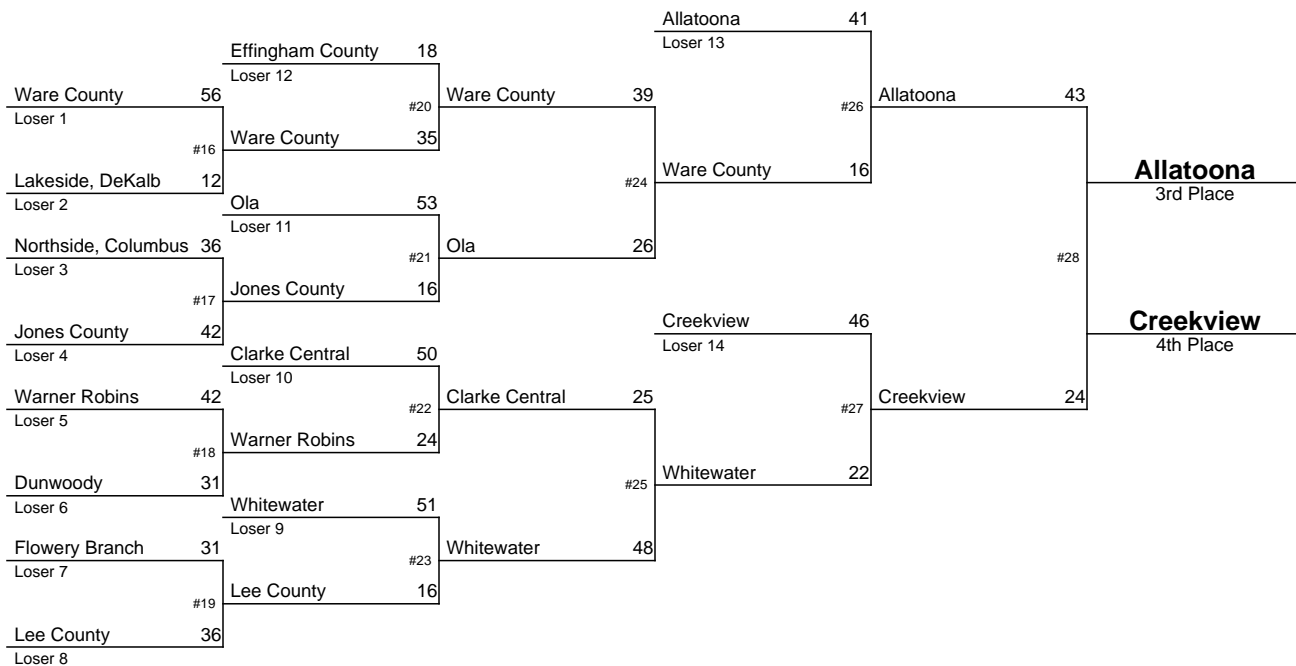

January 9-11, 2014

2013-2014 GHSA Class AAAA Team Dual Wrestling Championship

January 9-11, 2014

2013-2014 GHSA Class AAAAA Team Dual Wrestling Championship

January 9-11, 2014

2013-2014 GHSA Class AAAAAA Team Dual Wrestling Championship