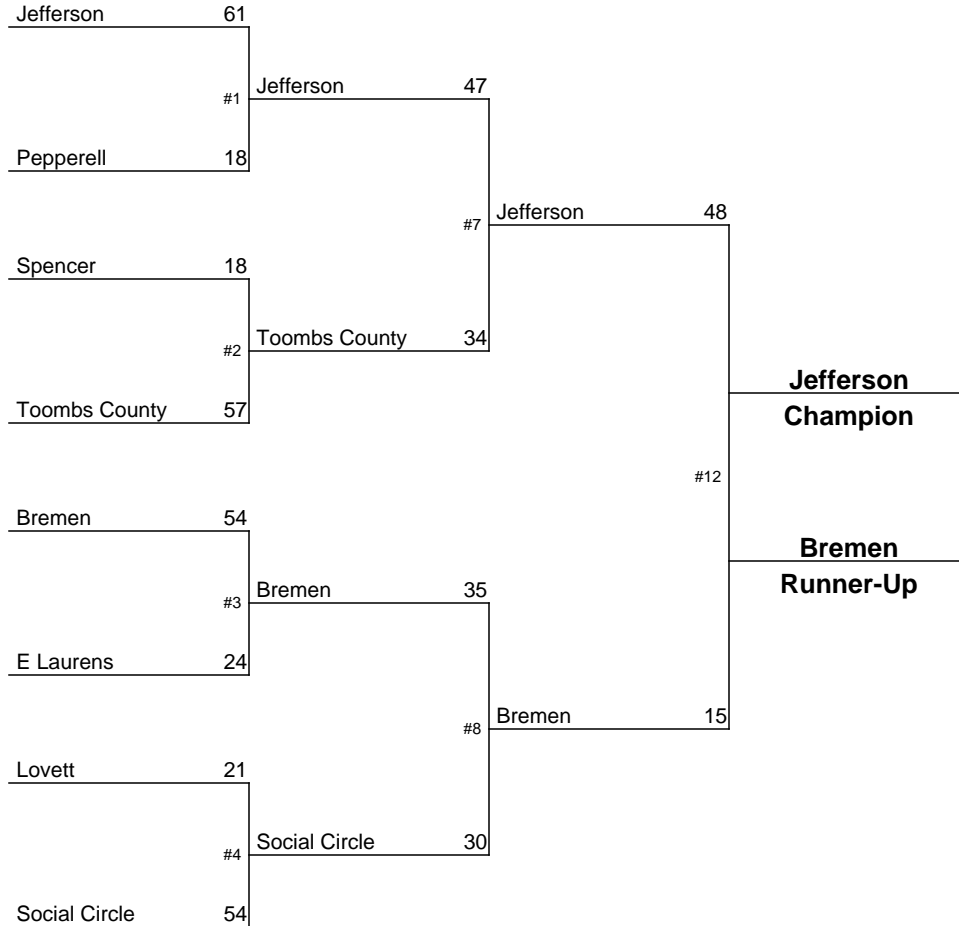

2013-2014 GHSA Class A Team Dual Wrestling Championship

January 9-11, 2014

2013-2014 GHSA Class AA Team Dual Wrestling Championship
 January 9-11, 2014

2013-2014 GHSA Class AAA Team Dual Wrestling Championship

January 9-11, 2014

2013-2014 GHSA Class AAAA Team Dual Wrestling Championship

January 9-11, 2014

2013-2014 GHSA Class AAAAA Team Dual Wrestling Championship

January 9-11, 2014

2013-2014 GHSA Class AAAAAA Team Dual Wrestling Championship