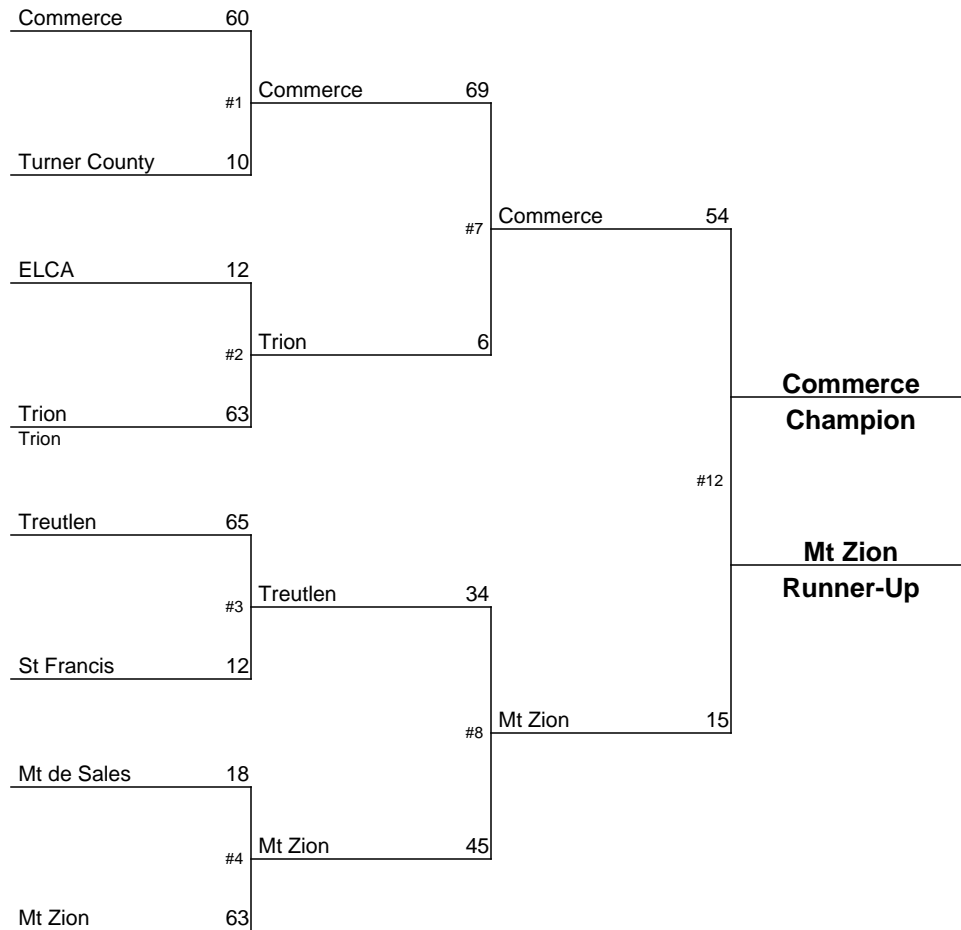

2015-2016 GHSA Class A Team Dual Wrestling Championship

January 14-16, 2016

2015-2016 GHSA Class AA Team Dual Wrestling Championship

January 14-16, 2016

2015-2016 GHSA Class AAAA Team Dual Wrestling Championship