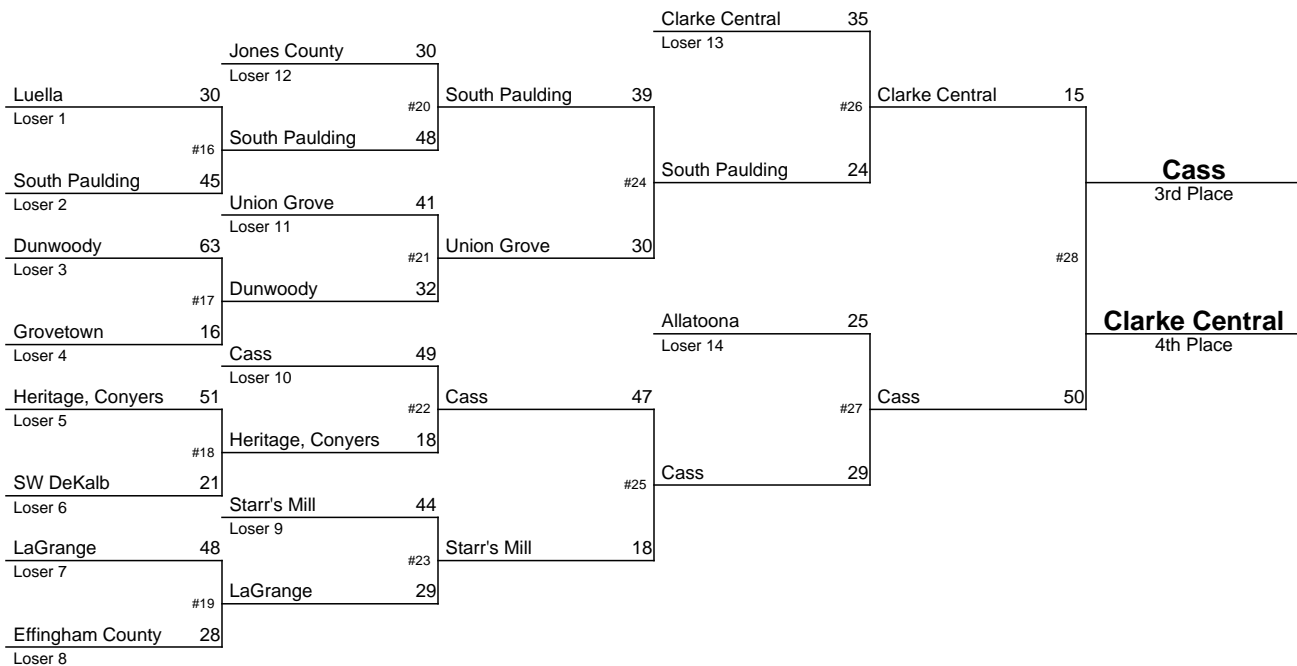

2015-2016 GHSA Class A Team Dual Wrestling Championship

January 14-16, 2016

2015-2016 GHSA Class AA Team Dual Wrestling Championship

January 14-16, 2016

2015-2016 GHSA Class AAAA Team Dual Wrestling Championship

January 14-16, 2016

2015-2016 GHSA Class AAAAA Team Dual Wrestling Championship

January 14-16, 2016

Cass
3rd Place

Clarke Central
4th Place

2015-2016 GHSA Class AAAAAA Team Dual Wrestling Championship

January 14-16, 2016