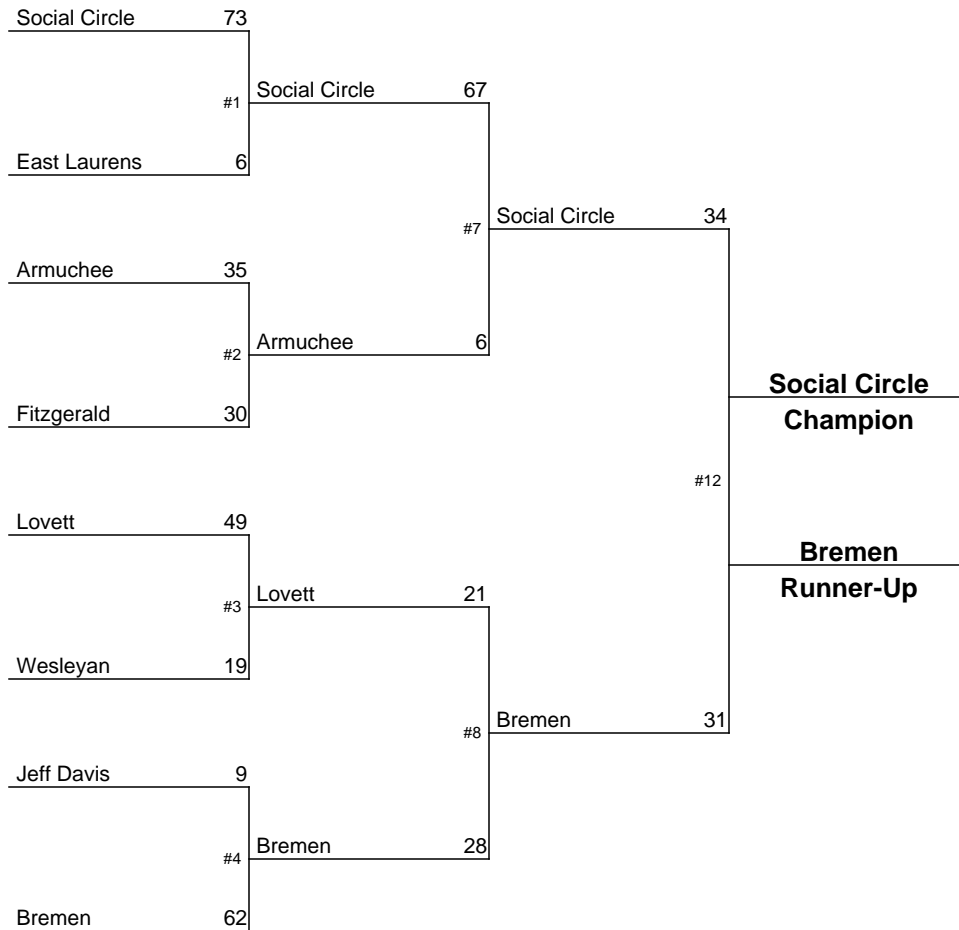

2015-2016 GHSA Class A Team Dual Wrestling Championship

January 14-16, 2016

2015-2016 GHSA Class AA Team Dual Wrestling Championship

January 14-16, 2016

2015-2016 GHSA Class AAAA Team Dual Wrestling Championship

January 14-16, 2016

2015-2016 GHSA Class AAAAA Team Dual Wrestling Championship

January 14-16, 2016

Cass
3rd Place

Clarke Central
4th Place

2015-2016 GHSA Class AAAAAA Team Dual Wrestling Championship

January 14-16, 2016