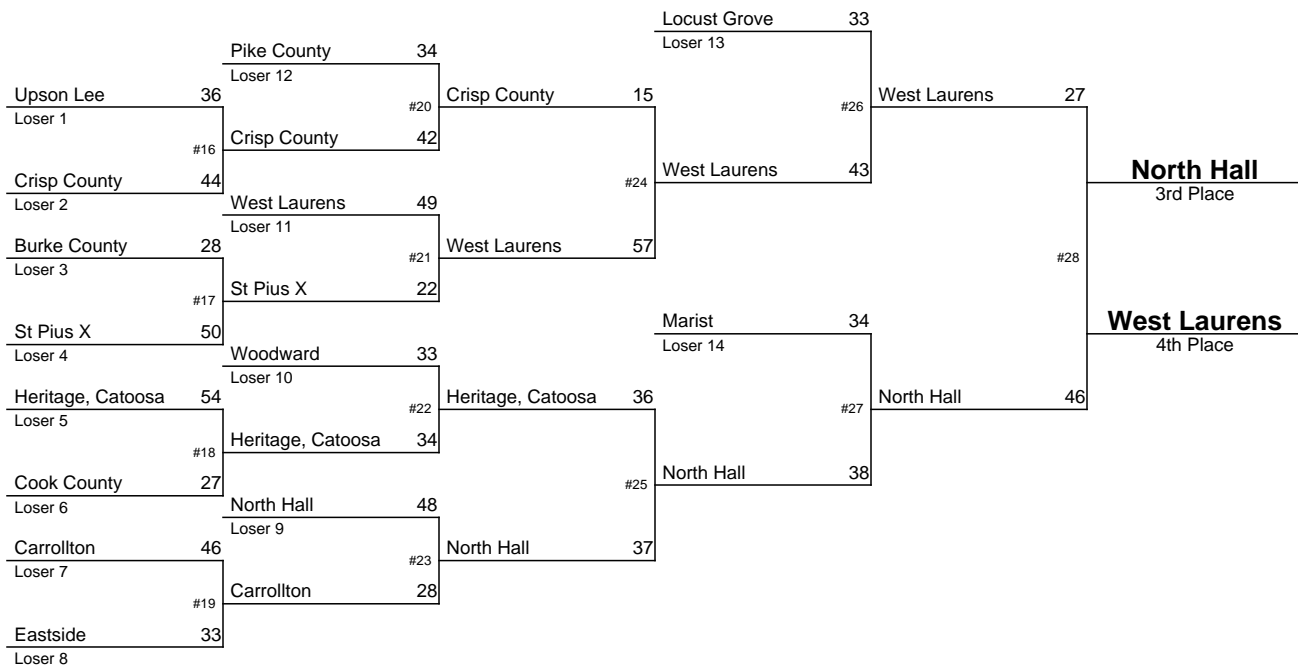

2015-2016 GHSA Class A Team Dual Wrestling Championship

January 14-16, 2016

2015-2016 GHSA Class AA Team Dual Wrestling Championship

January 14-16, 2016

2015-2016 GHSA Class AAAA Team Dual Wrestling Championship

January 14-16, 2016

2015-2016 GHSA Class AAAAA Team Dual Wrestling Championship

January 14-16, 2016

Cass
3rd Place

Clarke Central
4th Place

2015-2016 GHSA Class AAAAAA Team Dual Wrestling Championship

January 14-16, 2016