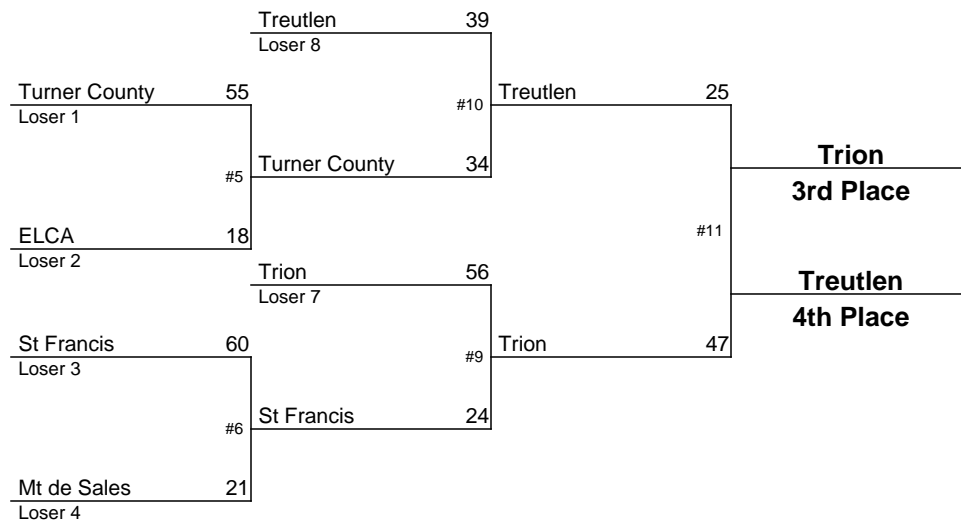

2015-2016 GHSA Class A Team Dual Wrestling Championship

January 14-16, 2016

2015-2016 GHSA Class AA Team Dual Wrestling Championship

January 14-16, 2016

2015-2016 GHSA Class AAAA Team Dual Wrestling Championship

January 14-16, 2016

2015-2016 GHSA Class AAAAA Team Dual Wrestling Championship

January 14-16, 2016

Cass
3rd Place

Clarke Central
4th Place

2015-2016 GHSA Class AAAAAA Team Dual Wrestling Championship

January 14-16, 2016