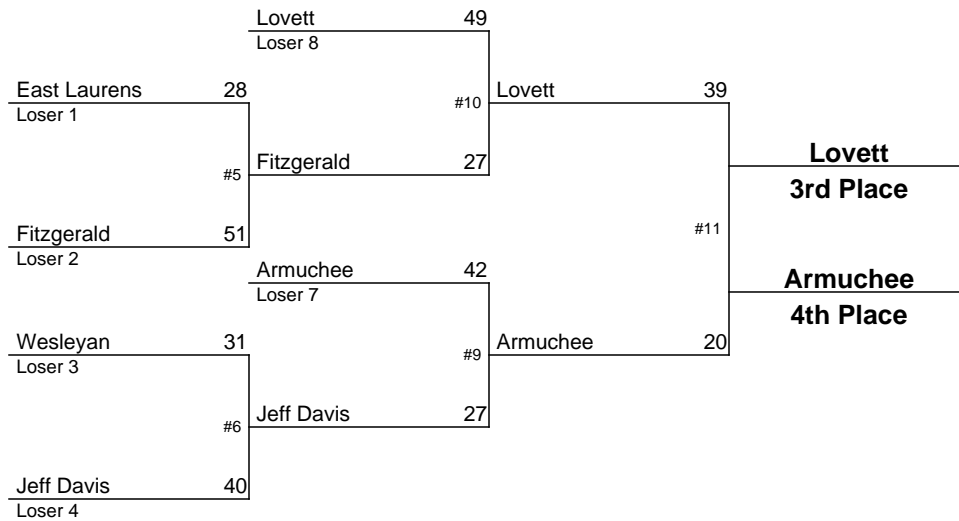

2015-2016 GHSA Class A Team Dual Wrestling Championship

January 14-16, 2016

2015-2016 GHSA Class AA Team Dual Wrestling Championship

January 14-16, 2016

2015-2016 GHSA Class AAAA Team Dual Wrestling Championship

January 14-16, 2016

2015-2016 GHSA Class AAAAA Team Dual Wrestling Championship

January 14-16, 2016

Cass
3rd Place

Clarke Central
4th Place

2015-2016 GHSA Class AAAAAA Team Dual Wrestling Championship

January 14-16, 2016