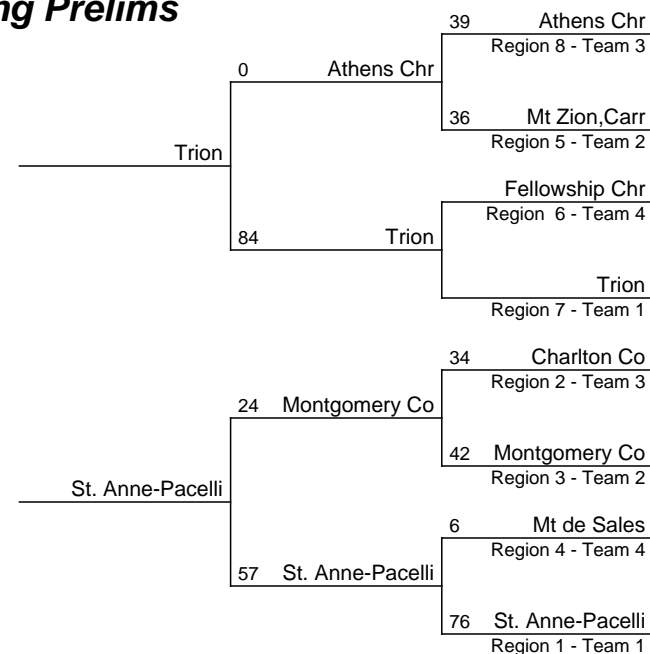

## 2020-2021 GHSA Class A Team Dual Wrestling Prelims

Jan 22 or 23
Jan 22 or 23
Jan 22 or 23
Jan 22 or 23

FIRST & SECOND ROUND: The No. 1-seeded team will host the other three teams in that portion of the bracket. Following the second round, the remaining teams will be seeded into the championship brackets.

## 2020-2021 GHSA Class AA Team Dual Wrestling Prelims

Jan 22 or 23
Jan 22 or 23
Jan 22 or 23
Jan 22 or 23

FIRST & SECOND ROUND: The No. 1-seeded team will host the other three teams in that portion of the bracket. Following the second round, the remaining teams will be seeded into the championship brackets.