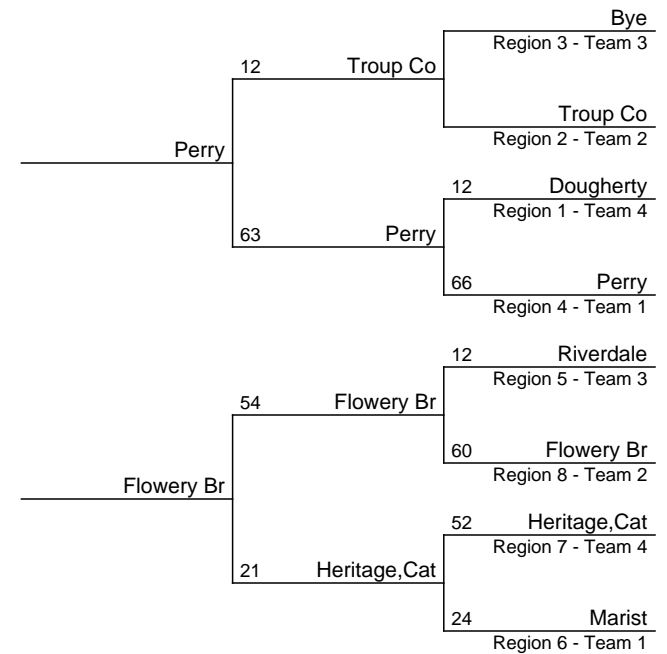

## 2020-2021 GHSA Class AA Team Dual Wrestling Prelims

Jan 22 or 23
Jan 22 or 23
Jan 22 or 23
Jan 22 or 23

FIRST & SECOND ROUND: The No. 1-seeded team will host the other three teams in that portion of the bracket. Following the second round, the remaining teams will be seeded into the championship brackets.

## 2020-2021 GHSA Class AAA Team Dual Wrestling Prelims

Jan 22 or 23
Jan 22 or 23
Jan 22 or 23
Jan 22 or 23

FIRST & SECOND ROUND: The No. 1-seeded team will host the other three teams in that portion of the bracket. Following the second round, the remaining teams will be seeded into the championship brackets.

# 2020-2021 GHSA Class AAAA Team Dual Wrestling Prelims

Jan 22 or 23      Jan 22 or 23      Jan 22 or 23      Jan 22 or 23

FIRST & SECOND ROUND: The No. 1-seeded team will host the other three teams in that portion of the bracket. Following the second round, the remaining teams will be seeded into the championship brackets.