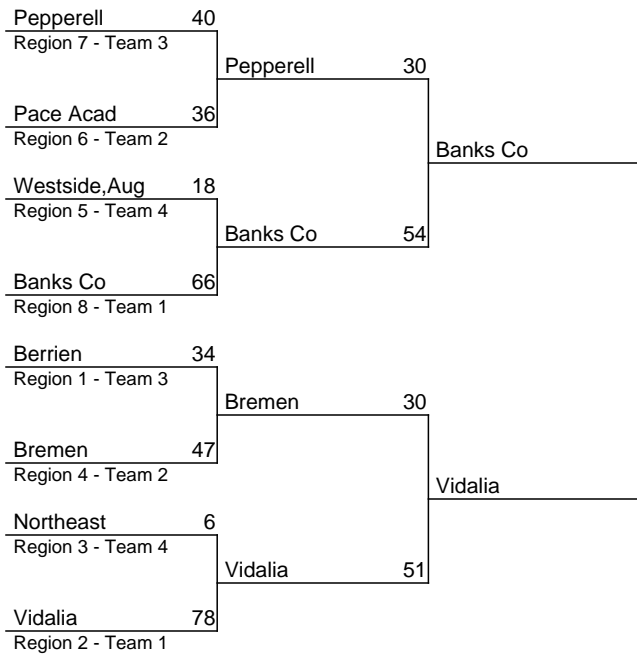

## 2020-2021 GHSA Class A Team Dual Wrestling Prelims

Jan 22 or 23
Jan 22 or 23
Jan 22 or 23
Jan 22 or 23

FIRST & SECOND ROUND: The No. 1-seeded team will host the other three teams in that portion of the bracket. Following the second round, the remaining teams will be seeded into the championship brackets.

## 2020-2021 GHSA Class AA Team Dual Wrestling Prelims

Jan 22 or 23
Jan 22 or 23
Jan 22 or 23
Jan 22 or 23

FIRST & SECOND ROUND: The No. 1-seeded team will host the other three teams in that portion of the bracket. Following the second round, the remaining teams will be seeded into the championship brackets.