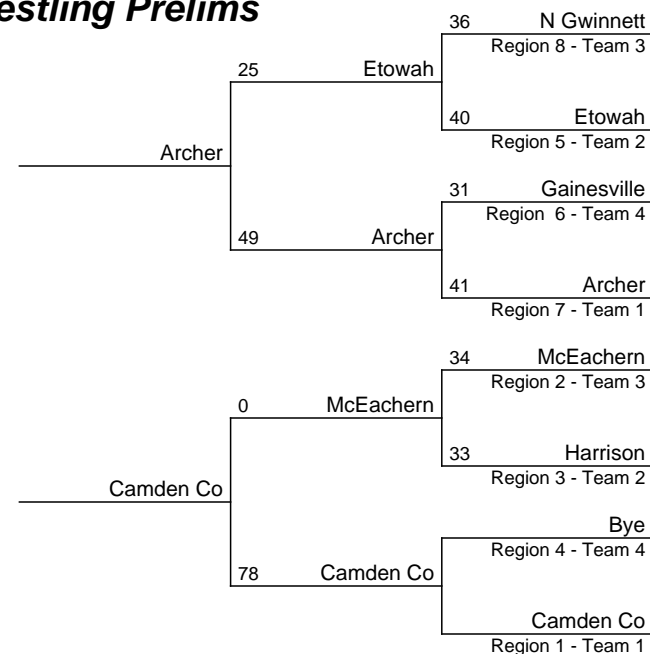

# 2020-2021 GHSA Class AAAAA Team Dual Wrestling Prelims

Jan 22 or 23
Jan 22 or 23
Jan 22 or 23
Jan 22 or 23

FIRST & SECOND ROUND: The No. 1-seeded team will host the other three teams in that portion of the bracket. Following the second round, the remaining teams will be seeded into the championship brackets.

# 2020-2021 GHSA Class AAAAAA Team Dual Wrestling Prelims

Jan 22 or 23
Jan 22 or 23
Jan 22 or 23
Jan 22 or 23

FIRST & SECOND ROUND: The No. 1-seeded team will host the other three teams in that portion of the bracket. Following the second round, the remaining teams will be seeded into the championship brackets.

## 2020-2021 GHSA Class AAAAAA Team Dual Wrestling Prelims

Jan 22 or 23	Jan 22 or 23	Jan 22 or 23	Jan 22 or 23
--------------	--------------	--------------	--------------

FIRST & SECOND ROUND: The No. 1-seeded team will host the other three teams in that portion of the bracket. Following the second round, the remaining teams will be seeded into the championship brackets.