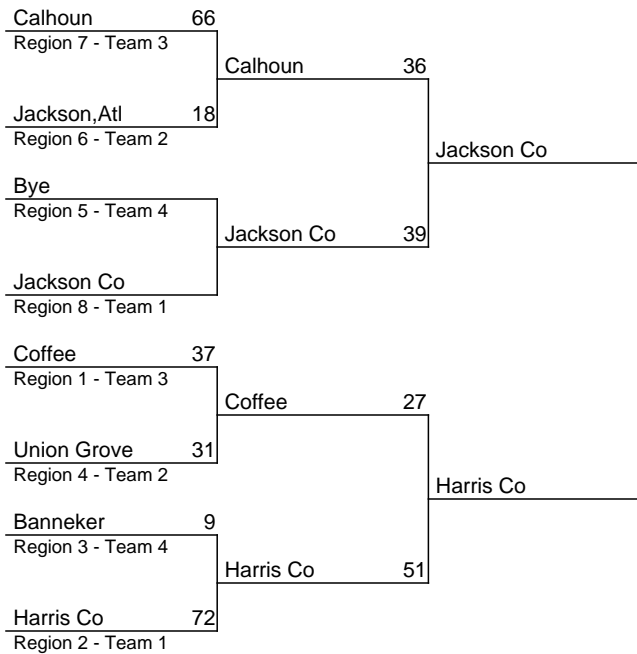

## 2020-2021 GHSA Class AAA Team Dual Wrestling Prelims

Jan 22 or 23
Jan 22 or 23
Jan 22 or 23
Jan 22 or 23

FIRST & SECOND ROUND: The No. 1-seeded team will host the other three teams in that portion of the bracket. Following the second round, the remaining teams will be seeded into the championship brackets.

# 2020-2021 GHSA Class AAAA Team Dual Wrestling Prelims

Jan 22 or 23      Jan 22 or 23      Jan 22 or 23      Jan 22 or 23

FIRST & SECOND ROUND: The No. 1-seeded team will host the other three teams in that portion of the bracket. Following the second round, the remaining teams will be seeded into the championship brackets.

# 2020-2021 GHSA Class AAAAA Team Dual Wrestling Prelims

Jan 22 or 23
Jan 22 or 23
Jan 22 or 23
Jan 22 or 23

FIRST & SECOND ROUND: The No. 1-seeded team will host the other three teams in that portion of the bracket. Following the second round, the remaining teams will be seeded into the championship brackets.