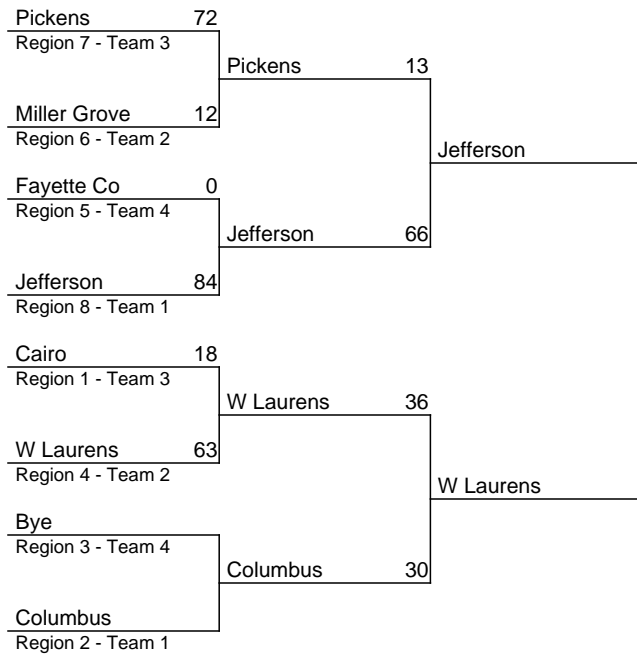

## 2020-2021 GHSA Class AA Team Dual Wrestling Prelims

Jan 22 or 23
Jan 22 or 23
Jan 22 or 23
Jan 22 or 23

FIRST & SECOND ROUND: The No. 1-seeded team will host the other three teams in that portion of the bracket. Following the second round, the remaining teams will be seeded into the championship brackets.

## 2020-2021 GHSA Class AAA Team Dual Wrestling Prelims

Jan 22 or 23
Jan 22 or 23
Jan 22 or 23
Jan 22 or 23

FIRST & SECOND ROUND: The No. 1-seeded team will host the other three teams in that portion of the bracket. Following the second round, the remaining teams will be seeded into the championship brackets.

# 2020-2021 GHSA Class AAAA Team Dual Wrestling Prelims

Jan 22 or 23      Jan 22 or 23      Jan 22 or 23      Jan 22 or 23

FIRST & SECOND ROUND: The No. 1-seeded team will host the other three teams in that portion of the bracket. Following the second round, the remaining teams will be seeded into the championship brackets.

# 2020-2021 GHSA Class AAAAA Team Dual Wrestling Prelims

Jan 22 or 23
Jan 22 or 23
Jan 22 or 23
Jan 22 or 23

FIRST & SECOND ROUND: The No. 1-seeded team will host the other three teams in that portion of the bracket. Following the second round, the remaining teams will be seeded into the championship brackets.