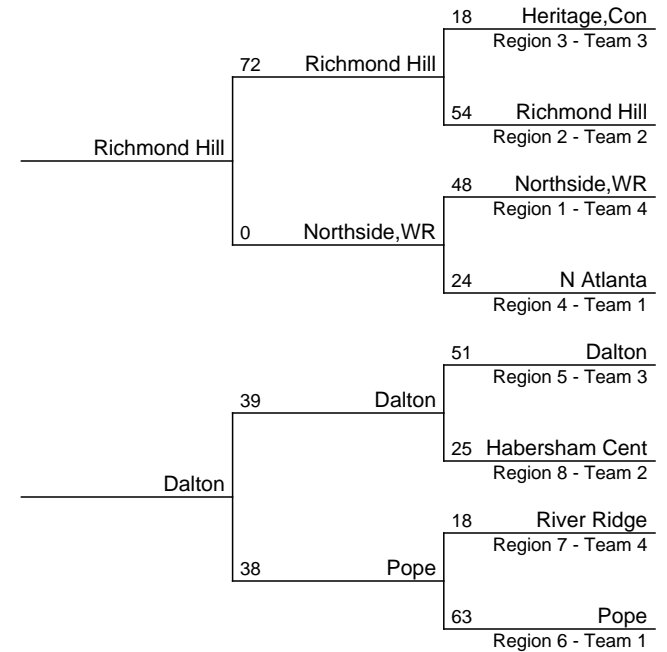

# 2020-2021 GHSA Class AAAA Team Dual Wrestling Prelims

Jan 22 or 23      Jan 22 or 23      Jan 22 or 23      Jan 22 or 23

FIRST & SECOND ROUND: The No. 1-seeded team will host the other three teams in that portion of the bracket. Following the second round, the remaining teams will be seeded into the championship brackets.

# 2020-2021 GHSA Class AAAAA Team Dual Wrestling Prelims

Jan 22 or 23
Jan 22 or 23
Jan 22 or 23
Jan 22 or 23

FIRST & SECOND ROUND: The No. 1-seeded team will host the other three teams in that portion of the bracket. Following the second round, the remaining teams will be seeded into the championship brackets.

# 2020-2021 GHSA Class AAAAAA Team Dual Wrestling Prelims

Jan 22 or 23
Jan 22 or 23
Jan 22 or 23
Jan 22 or 23

FIRST & SECOND ROUND: The No. 1-seeded team will host the other three teams in that portion of the bracket. Following the second round, the remaining teams will be seeded into the championship brackets.