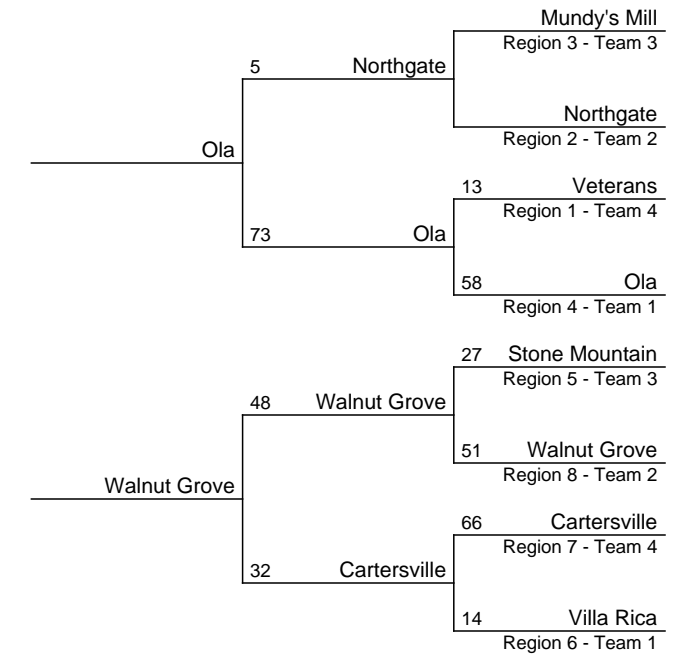

# 2020-2021 GHSA Class AAAA Team Dual Wrestling Prelims

Jan 22 or 23      Jan 22 or 23      Jan 22 or 23      Jan 22 or 23

FIRST & SECOND ROUND: The No. 1-seeded team will host the other three teams in that portion of the bracket. Following the second round, the remaining teams will be seeded into the championship brackets.

# 2020-2021 GHSA Class AAAAA Team Dual Wrestling Prelims

Jan 22 or 23
Jan 22 or 23
Jan 22 or 23
Jan 22 or 23

FIRST & SECOND ROUND: The No. 1-seeded team will host the other three teams in that portion of the bracket. Following the second round, the remaining teams will be seeded into the championship brackets.