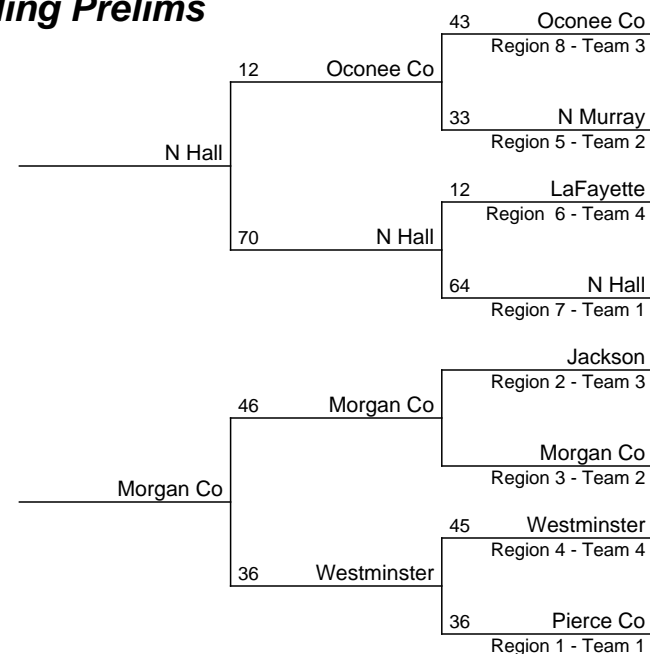

## 2020-2021 GHSA Class A Team Dual Wrestling Prelims

Jan 22 or 23
Jan 22 or 23
Jan 22 or 23
Jan 22 or 23

FIRST & SECOND ROUND: The No. 1-seeded team will host the other three teams in that portion of the bracket. Following the second round, the remaining teams will be seeded into the championship brackets.

## 2020-2021 GHSA Class AA Team Dual Wrestling Prelims

Jan 22 or 23
Jan 22 or 23
Jan 22 or 23
Jan 22 or 23

FIRST & SECOND ROUND: The No. 1-seeded team will host the other three teams in that portion of the bracket. Following the second round, the remaining teams will be seeded into the championship brackets.

## 2020-2021 GHSA Class AAA Team Dual Wrestling Prelims

Jan 22 or 23
Jan 22 or 23
Jan 22 or 23
Jan 22 or 23

FIRST & SECOND ROUND: The No. 1-seeded team will host the other three teams in that portion of the bracket. Following the second round, the remaining teams will be seeded into the championship brackets.

# 2020-2021 GHSA Class AAAA Team Dual Wrestling Prelims

Jan 22 or 23      Jan 22 or 23      Jan 22 or 23      Jan 22 or 23

FIRST & SECOND ROUND: The No. 1-seeded team will host the other three teams in that portion of the bracket. Following the second round, the remaining teams will be seeded into the championship brackets.