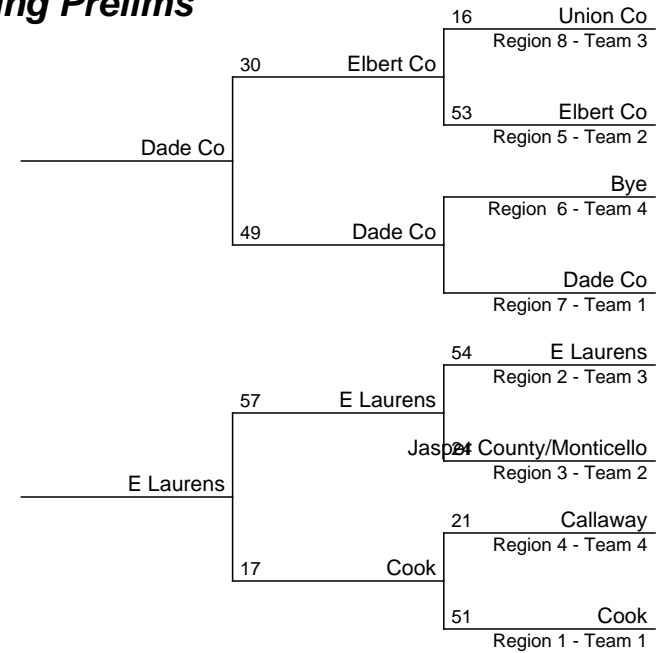

## 2020-2021 GHSA Class A Team Dual Wrestling Prelims

Jan 22 or 23
Jan 22 or 23
Jan 22 or 23
Jan 22 or 23

FIRST & SECOND ROUND: The No. 1-seeded team will host the other three teams in that portion of the bracket. Following the second round, the remaining teams will be seeded into the championship brackets.

## 2020-2021 GHSA Class AA Team Dual Wrestling Prelims

Jan 22 or 23
Jan 22 or 23
Jan 22 or 23
Jan 22 or 23

FIRST & SECOND ROUND: The No. 1-seeded team will host the other three teams in that portion of the bracket. Following the second round, the remaining teams will be seeded into the championship brackets.