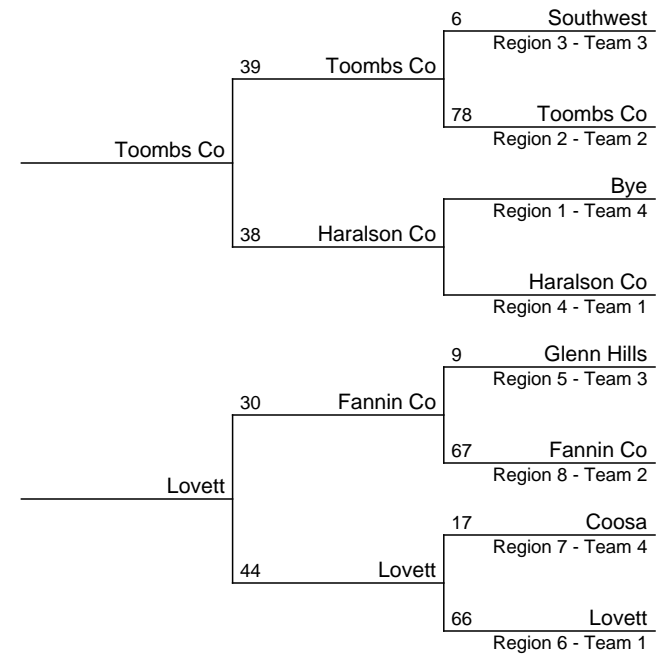

## 2020-2021 GHSA Class A Team Dual Wrestling Prelims

Jan 22 or 23
Jan 22 or 23
Jan 22 or 23
Jan 22 or 23

FIRST & SECOND ROUND: The No. 1-seeded team will host the other three teams in that portion of the bracket. Following the second round, the remaining teams will be seeded into the championship brackets.

## 2020-2021 GHSA Class AA Team Dual Wrestling Prelims

Jan 22 or 23
Jan 22 or 23
Jan 22 or 23
Jan 22 or 23

FIRST & SECOND ROUND: The No. 1-seeded team will host the other three teams in that portion of the bracket. Following the second round, the remaining teams will be seeded into the championship brackets.