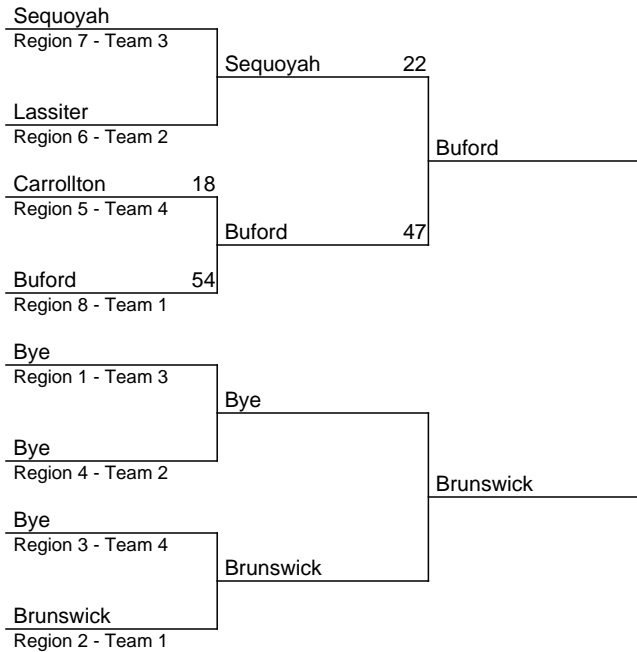

# 2020-2021 GHSA Class AAAA Team Dual Wrestling Prelims

Jan 22 or 23      Jan 22 or 23      Jan 22 or 23      Jan 22 or 23

FIRST & SECOND ROUND: The No. 1-seeded team will host the other three teams in that portion of the bracket. Following the second round, the remaining teams will be seeded into the championship brackets.

# 2020-2021 GHSA Class AAAAA Team Dual Wrestling Prelims

Jan 22 or 23
Jan 22 or 23
Jan 22 or 23
Jan 22 or 23

FIRST & SECOND ROUND: The No. 1-seeded team will host the other three teams in that portion of the bracket. Following the second round, the remaining teams will be seeded into the championship brackets.

# 2020-2021 GHSA Class AAAAAA Team Dual Wrestling Prelims

Jan 22 or 23
Jan 22 or 23
Jan 22 or 23
Jan 22 or 23

FIRST & SECOND ROUND: The No. 1-seeded team will host the other three teams in that portion of the bracket. Following the second round, the remaining teams will be seeded into the championship brackets.

## 2020-2021 GHSA Class AAAAAA Team Dual Wrestling Prelims

Jan 22 or 23	Jan 22 or 23	Jan 22 or 23	Jan 22 or 23
--------------	--------------	--------------	--------------

FIRST & SECOND ROUND: The No. 1-seeded team will host the other three teams in that portion of the bracket. Following the second round, the remaining teams will be seeded into the championship brackets.