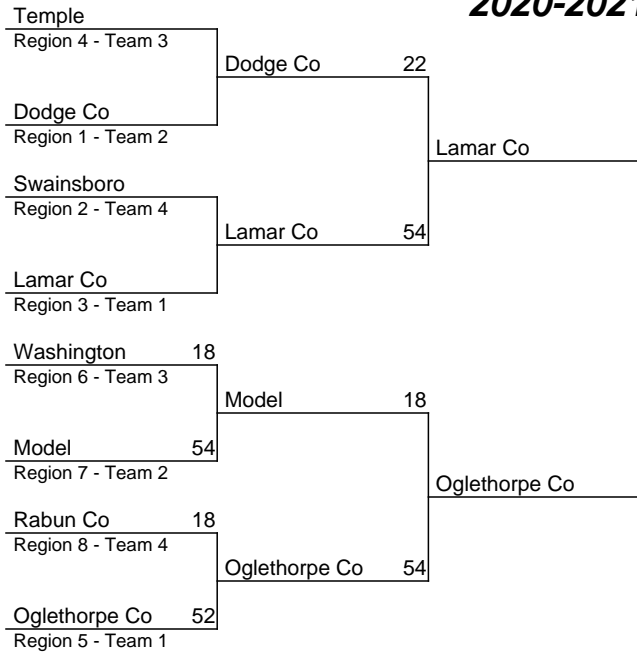

## 2020-2021 GHSA Class A Team Dual Wrestling Prelims

Jan 22 or 23
Jan 22 or 23
Jan 22 or 23
Jan 22 or 23

FIRST & SECOND ROUND: The No. 1-seeded team will host the other three teams in that portion of the bracket. Following the second round, the remaining teams will be seeded into the championship brackets.

## 2020-2021 GHSA Class AA Team Dual Wrestling Prelims

Jan 22 or 23
Jan 22 or 23
Jan 22 or 23
Jan 22 or 23

FIRST & SECOND ROUND: The No. 1-seeded team will host the other three teams in that portion of the bracket. Following the second round, the remaining teams will be seeded into the championship brackets.