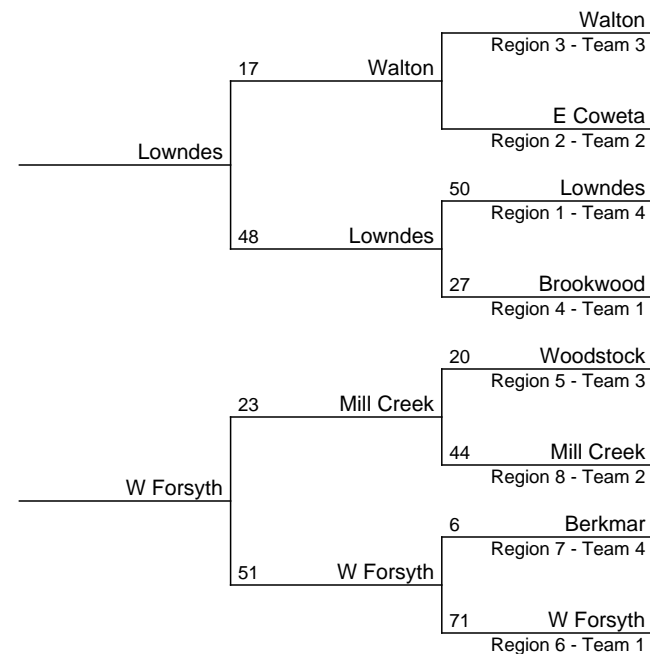

# 2020-2021 GHSA Class AAAAA Team Dual Wrestling Prelims

Jan 22 or 23
Jan 22 or 23
Jan 22 or 23
Jan 22 or 23

FIRST & SECOND ROUND: The No. 1-seeded team will host the other three teams in that portion of the bracket. Following the second round, the remaining teams will be seeded into the championship brackets.

# 2020-2021 GHSA Class AAAAAA Team Dual Wrestling Prelims

Jan 22 or 23
Jan 22 or 23
Jan 22 or 23
Jan 22 or 23

FIRST & SECOND ROUND: The No. 1-seeded team will host the other three teams in that portion of the bracket. Following the second round, the remaining teams will be seeded into the championship brackets.

## 2020-2021 GHSA Class AAAAAA Team Dual Wrestling Prelims

Jan 22 or 23	Jan 22 or 23	Jan 22 or 23	Jan 22 or 23
--------------	--------------	--------------	--------------

FIRST & SECOND ROUND: The No. 1-seeded team will host the other three teams in that portion of the bracket. Following the second round, the remaining teams will be seeded into the championship brackets.