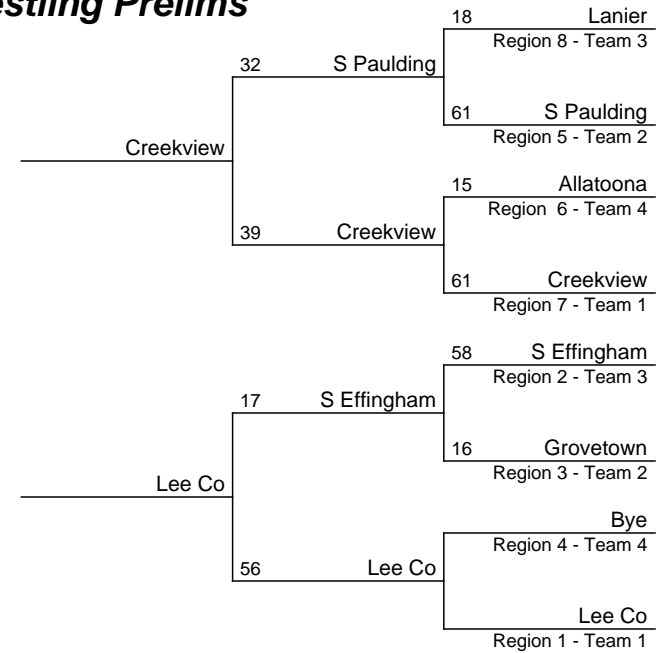

# 2020-2021 GHSA Class AAAA Team Dual Wrestling Prelims

Jan 22 or 23      Jan 22 or 23      Jan 22 or 23      Jan 22 or 23

FIRST & SECOND ROUND: The No. 1-seeded team will host the other three teams in that portion of the bracket. Following the second round, the remaining teams will be seeded into the championship brackets.

# 2020-2021 GHSA Class AAAAA Team Dual Wrestling Prelims

Jan 22 or 23
Jan 22 or 23
Jan 22 or 23
Jan 22 or 23

FIRST & SECOND ROUND: The No. 1-seeded team will host the other three teams in that portion of the bracket. Following the second round, the remaining teams will be seeded into the championship brackets.

# 2020-2021 GHSA Class AAAAAA Team Dual Wrestling Prelims

Jan 22 or 23
Jan 22 or 23
Jan 22 or 23
Jan 22 or 23

FIRST & SECOND ROUND: The No. 1-seeded team will host the other three teams in that portion of the bracket. Following the second round, the remaining teams will be seeded into the championship brackets.