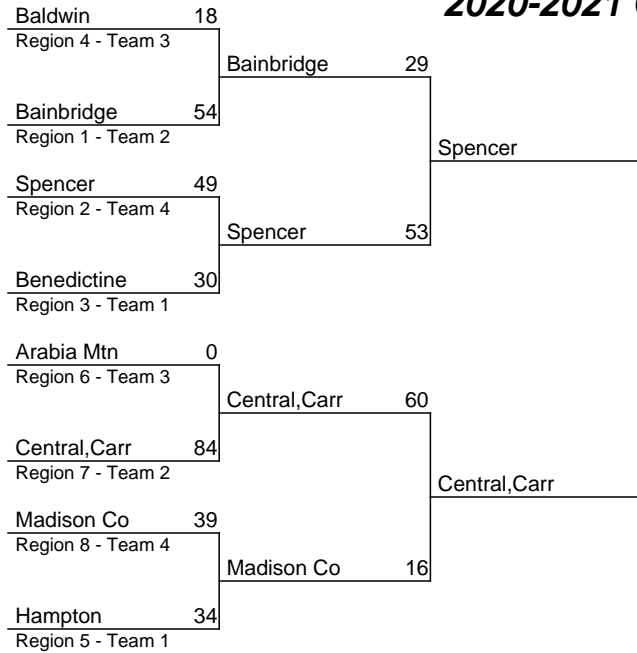

## 2020-2021 GHSA Class AAA Team Dual Wrestling Prelims

Jan 22 or 23
Jan 22 or 23
Jan 22 or 23
Jan 22 or 23

FIRST & SECOND ROUND: The No. 1-seeded team will host the other three teams in that portion of the bracket. Following the second round, the remaining teams will be seeded into the championship brackets.

# 2020-2021 GHSA Class AAAA Team Dual Wrestling Prelims

Jan 22 or 23      Jan 22 or 23      Jan 22 or 23      Jan 22 or 23

FIRST & SECOND ROUND: The No. 1-seeded team will host the other three teams in that portion of the bracket. Following the second round, the remaining teams will be seeded into the championship brackets.