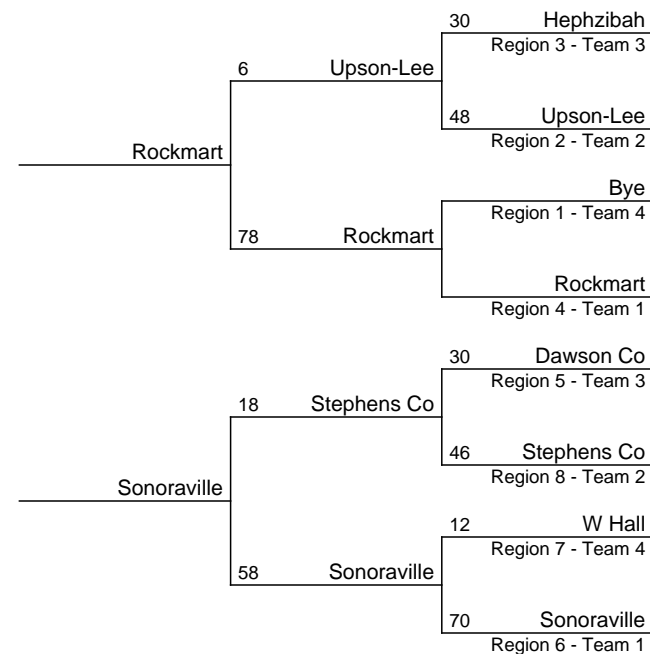

FIRST & SECOND ROUND: The No. 1-seeded team will host the other three teams in that portion of the bracket. Following the second round, the remaining teams will be seeded into the championship brackets.