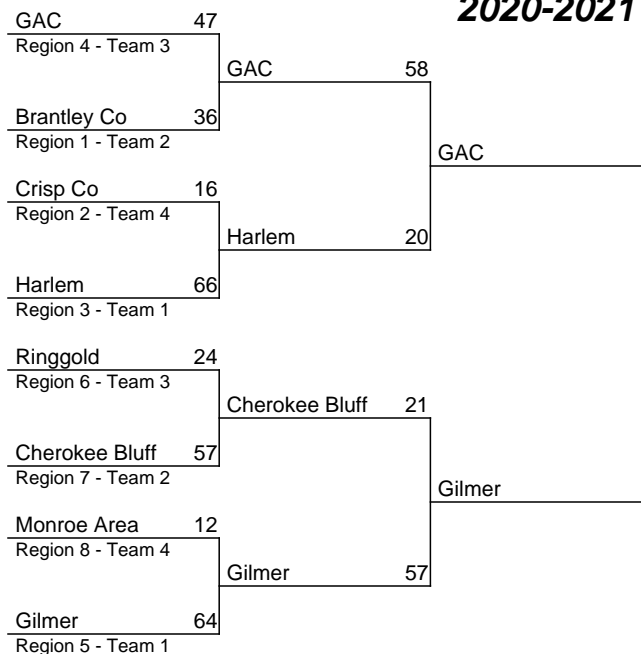

## 2020-2021 GHSA Class A Team Dual Wrestling Prelims

Jan 22 or 23
Jan 22 or 23
Jan 22 or 23
Jan 22 or 23

FIRST & SECOND ROUND: The No. 1-seeded team will host the other three teams in that portion of the bracket. Following the second round, the remaining teams will be seeded into the championship brackets.

## 2020-2021 GHSA Class AA Team Dual Wrestling Prelims

Jan 22 or 23
Jan 22 or 23
Jan 22 or 23
Jan 22 or 23

FIRST & SECOND ROUND: The No. 1-seeded team will host the other three teams in that portion of the bracket. Following the second round, the remaining teams will be seeded into the championship brackets.

## 2020-2021 GHSA Class AAA Team Dual Wrestling Prelims

Jan 22 or 23
Jan 22 or 23
Jan 22 or 23
Jan 22 or 23

FIRST & SECOND ROUND: The No. 1-seeded team will host the other three teams in that portion of the bracket. Following the second round, the remaining teams will be seeded into the championship brackets.

# 2020-2021 GHSA Class AAAA Team Dual Wrestling Prelims

Jan 22 or 23      Jan 22 or 23      Jan 22 or 23      Jan 22 or 23

FIRST & SECOND ROUND: The No. 1-seeded team will host the other three teams in that portion of the bracket. Following the second round, the remaining teams will be seeded into the championship brackets.