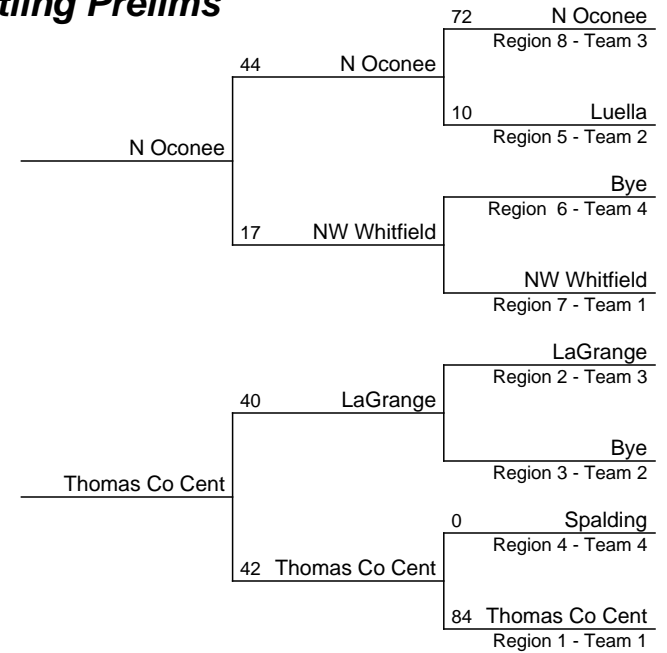

## 2020-2021 GHSA Class AA Team Dual Wrestling Prelims

Jan 22 or 23
Jan 22 or 23
Jan 22 or 23
Jan 22 or 23

FIRST & SECOND ROUND: The No. 1-seeded team will host the other three teams in that portion of the bracket. Following the second round, the remaining teams will be seeded into the championship brackets.

## 2020-2021 GHSA Class AAA Team Dual Wrestling Prelims

Jan 22 or 23
Jan 22 or 23
Jan 22 or 23
Jan 22 or 23

FIRST & SECOND ROUND: The No. 1-seeded team will host the other three teams in that portion of the bracket. Following the second round, the remaining teams will be seeded into the championship brackets.

# 2020-2021 GHSA Class AAAA Team Dual Wrestling Prelims

Jan 22 or 23      Jan 22 or 23      Jan 22 or 23      Jan 22 or 23

FIRST & SECOND ROUND: The No. 1-seeded team will host the other three teams in that portion of the bracket. Following the second round, the remaining teams will be seeded into the championship brackets.

# 2020-2021 GHSA Class AAAAA Team Dual Wrestling Prelims

Jan 22 or 23
Jan 22 or 23
Jan 22 or 23
Jan 22 or 23

FIRST & SECOND ROUND: The No. 1-seeded team will host the other three teams in that portion of the bracket. Following the second round, the remaining teams will be seeded into the championship brackets.