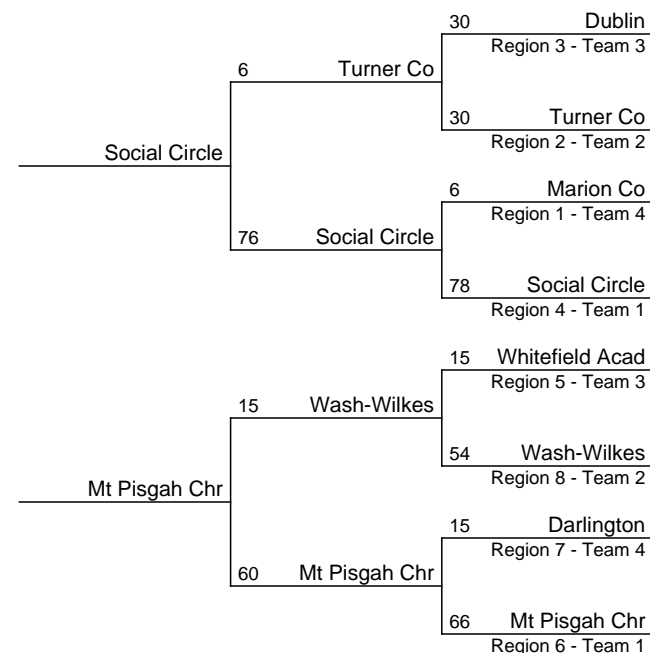

## 2020-2021 GHSA Class A Team Dual Wrestling Prelims

Jan 22 or 23
Jan 22 or 23
Jan 22 or 23
Jan 22 or 23

FIRST & SECOND ROUND: The No. 1-seeded team will host the other three teams in that portion of the bracket. Following the second round, the remaining teams will be seeded into the championship brackets.

## 2020-2021 GHSA Class AA Team Dual Wrestling Prelims

Jan 22 or 23
Jan 22 or 23
Jan 22 or 23
Jan 22 or 23

FIRST & SECOND ROUND: The No. 1-seeded team will host the other three teams in that portion of the bracket. Following the second round, the remaining teams will be seeded into the championship brackets.