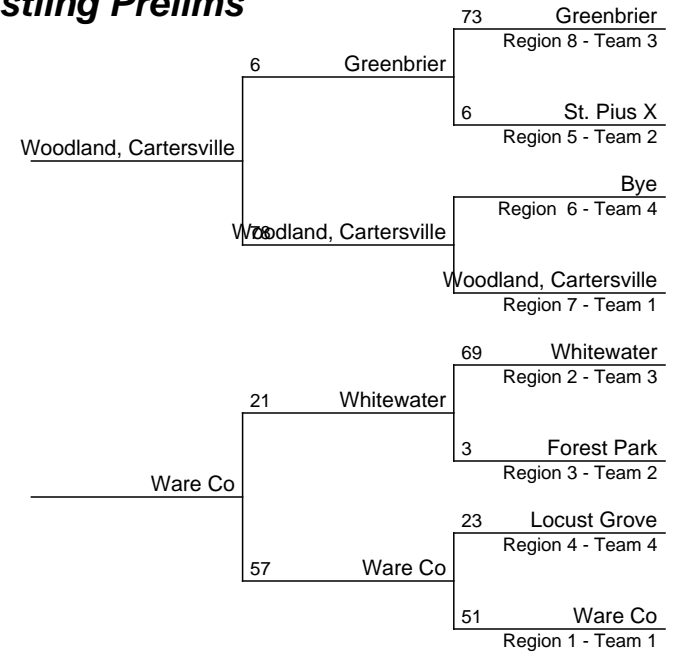

# 2020-2021 GHSA Class AAAA Team Dual Wrestling Prelims

Jan 22 or 23      Jan 22 or 23      Jan 22 or 23      Jan 22 or 23

FIRST & SECOND ROUND: The No. 1-seeded team will host the other three teams in that portion of the bracket. Following the second round, the remaining teams will be seeded into the championship brackets.

# 2020-2021 GHSA Class AAAAA Team Dual Wrestling Prelims

Jan 22 or 23
Jan 22 or 23
Jan 22 or 23
Jan 22 or 23

FIRST & SECOND ROUND: The No. 1-seeded team will host the other three teams in that portion of the bracket. Following the second round, the remaining teams will be seeded into the championship brackets.