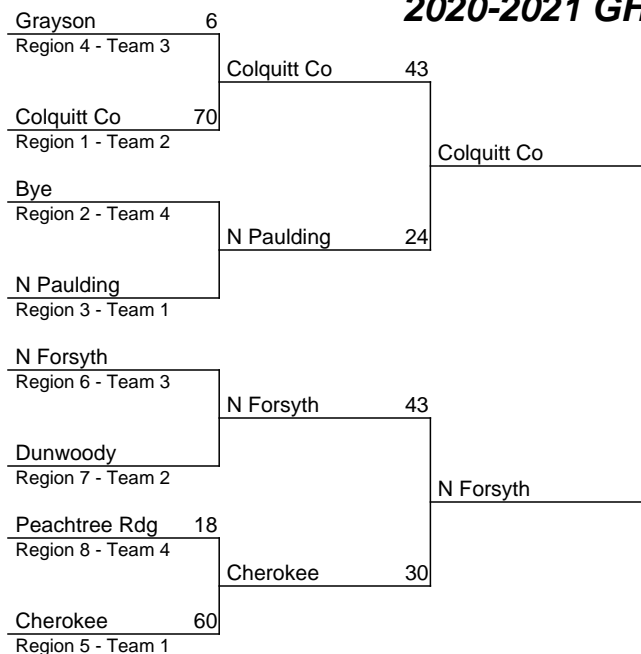

# 2020-2021 GHSA Class AAAAA Team Dual Wrestling Prelims

Jan 22 or 23
Jan 22 or 23
Jan 22 or 23
Jan 22 or 23

FIRST & SECOND ROUND: The No. 1-seeded team will host the other three teams in that portion of the bracket. Following the second round, the remaining teams will be seeded into the championship brackets.

# 2020-2021 GHSA Class AAAAAA Team Dual Wrestling Prelims

Jan 22 or 23
Jan 22 or 23
Jan 22 or 23
Jan 22 or 23

FIRST & SECOND ROUND: The No. 1-seeded team will host the other three teams in that portion of the bracket. Following the second round, the remaining teams will be seeded into the championship brackets.

## 2020-2021 GHSA Class AAAAAA Team Dual Wrestling Prelims

Jan 22 or 23	Jan 22 or 23	Jan 22 or 23	Jan 22 or 23
--------------	--------------	--------------	--------------

FIRST & SECOND ROUND: The No. 1-seeded team will host the other three teams in that portion of the bracket. Following the second round, the remaining teams will be seeded into the championship brackets.