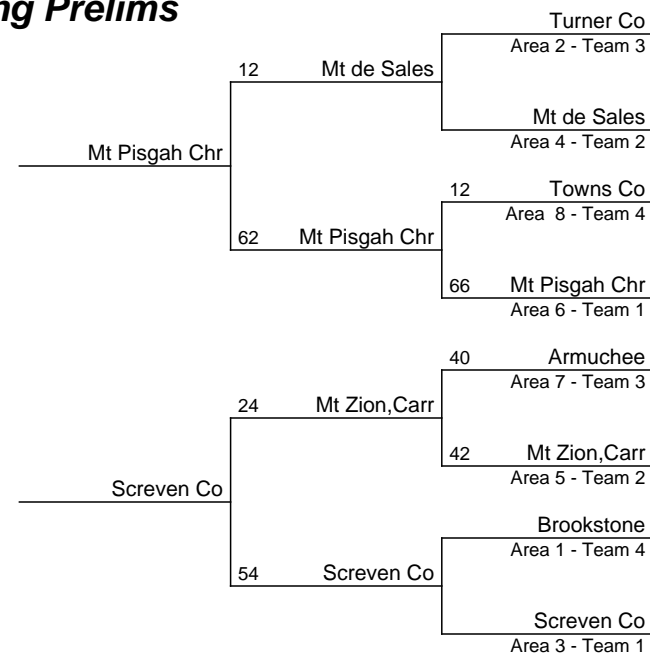

## 2021-2022 GHSA Class A Team Dual Wrestling Prelims

**Jan 15**

FIRST & SECOND ROUND: The No. 1-seeded team will host the other three teams in that portion of the bracket. Following the second round, the remaining teams will be seeded into the championship brackets.

## 2021-2022 GHSA Class AAAA Team Dual Wrestling Prelims

Jan 15 Jan 15

FIRST & SECOND ROUND: The No. 1-seeded team will host the other three teams in that portion of the bracket. Following the second round, the remaining teams will be seeded into the championship brackets.

# 2021-2022 GHSA Class AAAAA Team Dual Wrestling Prelims

Jan 15 Jan 15

FIRST & SECOND ROUND: The No. 1-seeded team will host the other three teams in that portion of the bracket. Following the second round, the remaining teams will be seeded into the championship brackets.