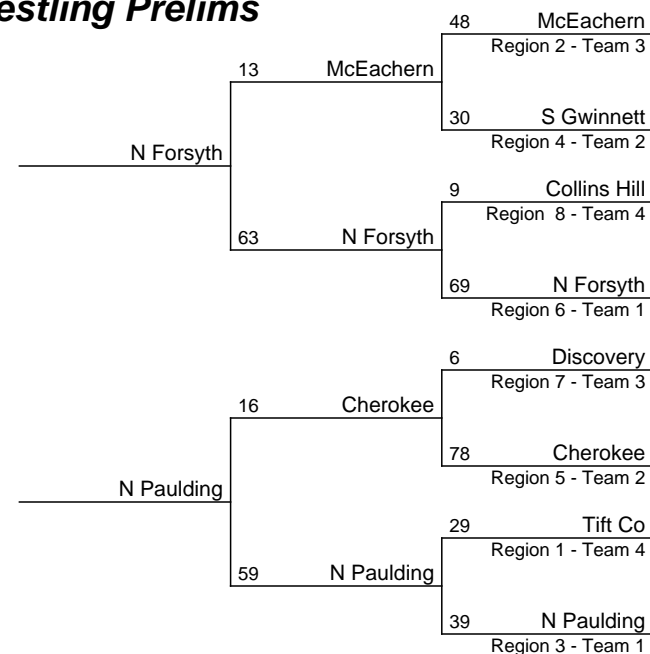

2021-2022 GHSA Class AAAAAA Team Dual Wrestling Prelims

Jan 15 Jan 15