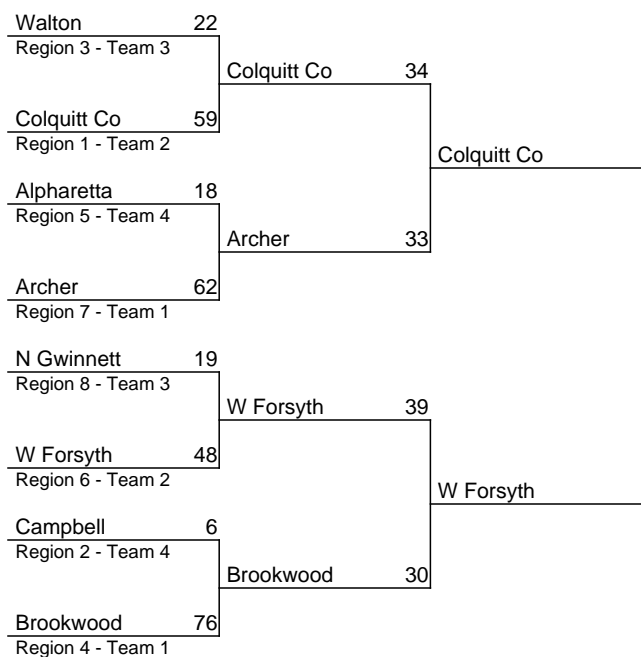

## Jan 15

FIRST & SECOND ROUND: The No. 1-seeded team will host the other three teams in that portion of the bracket. Following the second round, the remaining teams will be seeded into the championship brackets.

## 2021-2022 GHSA Class AAAAAA Team Dual Wrestling Prelims

Jan 15 Jan 15

FIRST & SECOND ROUND: The No. 1-seeded team will host the other three teams in that portion of the bracket. Following the second round, the remaining teams will be seeded into the championship brackets.