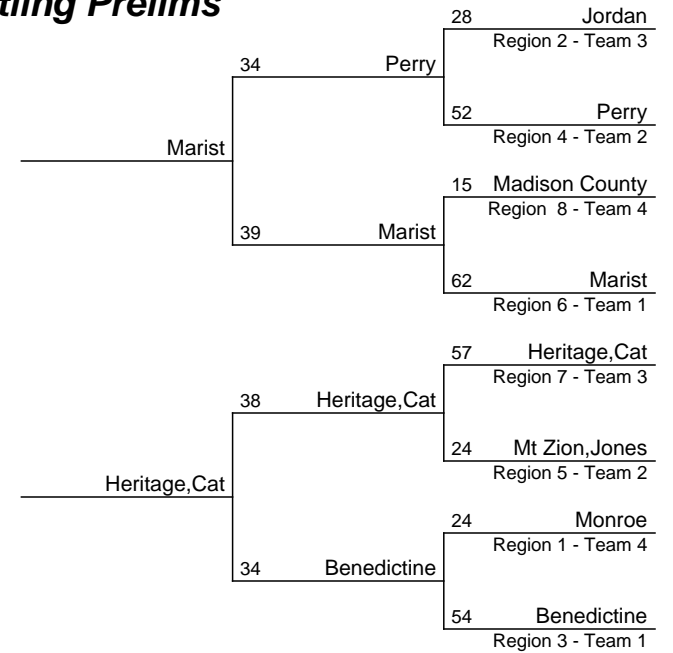

## 2021-2022 GHSA Class A Team Dual Wrestling Prelims

**Jan 15**

FIRST & SECOND ROUND: The No. 1-seeded team will host the other three teams in that portion of the bracket. Following the second round, the remaining teams will be seeded into the championship brackets.

## 2021-2022 GHSA Class AAAA Team Dual Wrestling Prelims

Jan 15 Jan 15

FIRST & SECOND ROUND: The No. 1-seeded team will host the other three teams in that portion of the bracket. Following the second round, the remaining teams will be seeded into the championship brackets.

# 2021-2022 GHSA Class AAAAA Team Dual Wrestling Prelims

Jan 15 Jan 15

FIRST & SECOND ROUND: The No. 1-seeded team will host the other three teams in that portion of the bracket. Following the second round, the remaining teams will be seeded into the championship brackets.