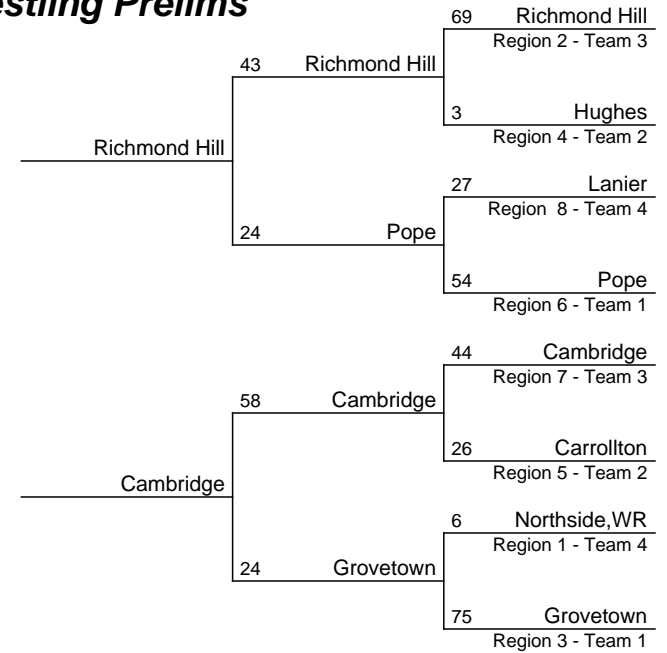

## 2021-2022 GHSA Class AAAA Team Dual Wrestling Prelims

Jan 15 Jan 15

FIRST & SECOND ROUND: The No. 1-seeded team will host the other three teams in that portion of the bracket. Following the second round, the remaining teams will be seeded into the championship brackets.

# 2021-2022 GHSA Class AAAAA Team Dual Wrestling Prelims

Jan 15 Jan 15

FIRST & SECOND ROUND: The No. 1-seeded team will host the other three teams in that portion of the bracket. Following the second round, the remaining teams will be seeded into the championship brackets.

## Jan 15

FIRST & SECOND ROUND: The No. 1-seeded team will host the other three teams in that portion of the bracket. Following the second round, the remaining teams will be seeded into the championship brackets.