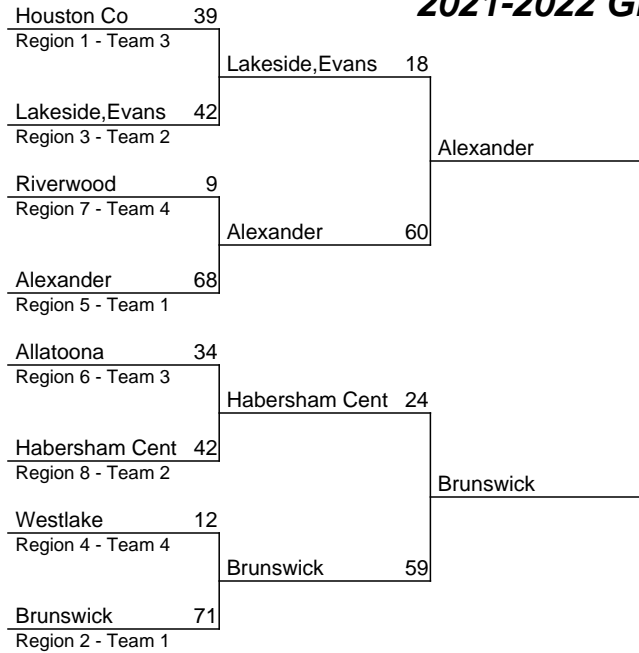

## 2021-2022 GHSA Class AAAA Team Dual Wrestling Prelims

Jan 15 Jan 15

FIRST & SECOND ROUND: The No. 1-seeded team will host the other three teams in that portion of the bracket. Following the second round, the remaining teams will be seeded into the championship brackets.

# 2021-2022 GHSA Class AAAAA Team Dual Wrestling Prelims

Jan 15 Jan 15

FIRST & SECOND ROUND: The No. 1-seeded team will host the other three teams in that portion of the bracket. Following the second round, the remaining teams will be seeded into the championship brackets.

# 2021-2022 GHSA Class AAAAAA Team Dual Wrestling Prelims

## Jan 15

FIRST & SECOND ROUND: The No. 1-seeded team will host the other three teams in that portion of the bracket. Following the second round, the remaining teams will be seeded into the championship brackets.