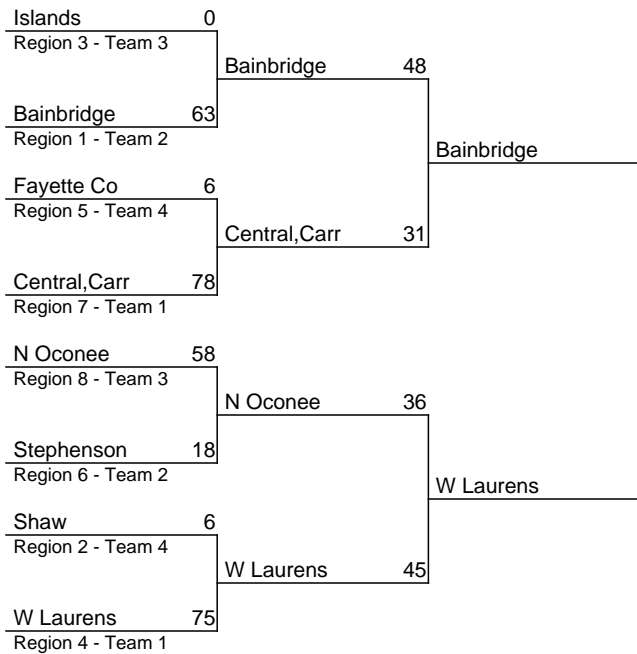

## 2021-2022 GHSA Class A Team Dual Wrestling Prelims

**Jan 15**

FIRST & SECOND ROUND: The No. 1-seeded team will host the other three teams in that portion of the bracket. Following the second round, the remaining teams will be seeded into the championship brackets.

## 2021-2022 GHSA Class AAAA Team Dual Wrestling Prelims

Jan 15 Jan 15

FIRST & SECOND ROUND: The No. 1-seeded team will host the other three teams in that portion of the bracket. Following the second round, the remaining teams will be seeded into the championship brackets.