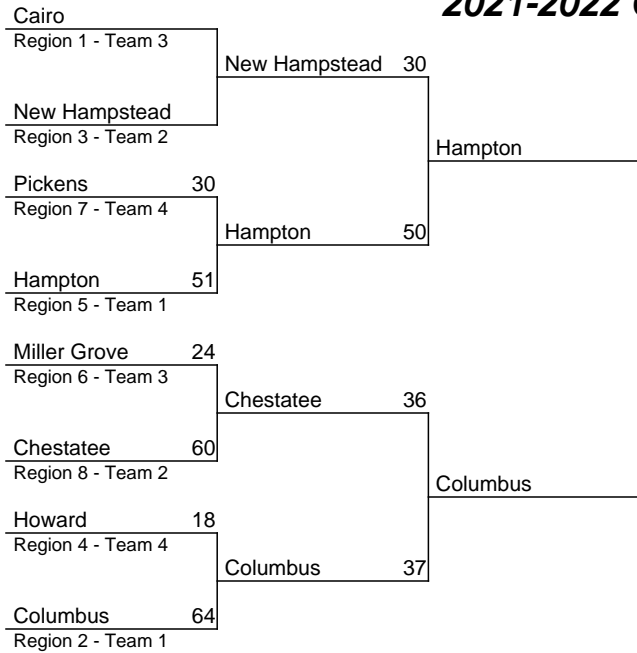

## 2021-2022 GHSA Class A Team Dual Wrestling Prelims

**Jan 15**

FIRST & SECOND ROUND: The No. 1-seeded team will host the other three teams in that portion of the bracket. Following the second round, the remaining teams will be seeded into the championship brackets.

## 2021-2022 GHSA Class AAAA Team Dual Wrestling Prelims

Jan 15 Jan 15

FIRST & SECOND ROUND: The No. 1-seeded team will host the other three teams in that portion of the bracket. Following the second round, the remaining teams will be seeded into the championship brackets.

# 2021-2022 GHSA Class AAAAA Team Dual Wrestling Prelims

Jan 15 Jan 15

FIRST & SECOND ROUND: The No. 1-seeded team will host the other three teams in that portion of the bracket. Following the second round, the remaining teams will be seeded into the championship brackets.