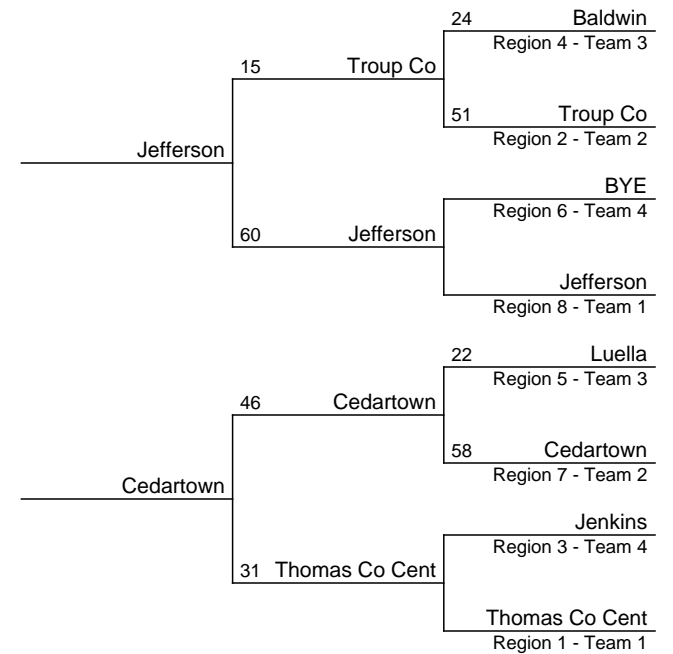

## 2021-2022 GHSA Class A Team Dual Wrestling Prelims

**Jan 15**

FIRST & SECOND ROUND: The No. 1-seeded team will host the other three teams in that portion of the bracket. Following the second round, the remaining teams will be seeded into the championship brackets.

## 2021-2022 GHSA Class AAAA Team Dual Wrestling Prelims

Jan 15 Jan 15

FIRST & SECOND ROUND: The No. 1-seeded team will host the other three teams in that portion of the bracket. Following the second round, the remaining teams will be seeded into the championship brackets.

# 2021-2022 GHSA Class AAAAA Team Dual Wrestling Prelims

Jan 15 Jan 15

FIRST & SECOND ROUND: The No. 1-seeded team will host the other three teams in that portion of the bracket. Following the second round, the remaining teams will be seeded into the championship brackets.