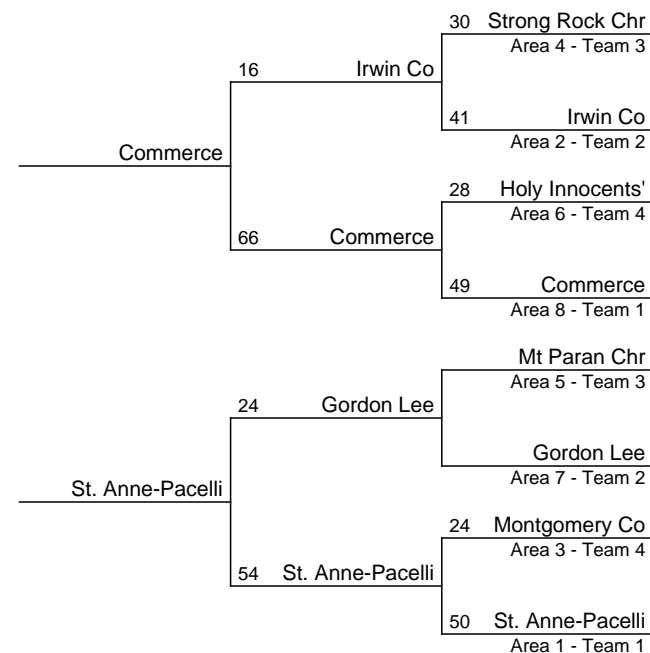

## 2021-2022 GHSA Class A Team Dual Wrestling Prelims

**Jan 15**

FIRST & SECOND ROUND: The No. 1-seeded team will host the other three teams in that portion of the bracket. Following the second round, the remaining teams will be seeded into the championship brackets.

## 2021-2022 GHSA Class AAAA Team Dual Wrestling Prelims

Jan 15 Jan 15

FIRST & SECOND ROUND: The No. 1-seeded team will host the other three teams in that portion of the bracket. Following the second round, the remaining teams will be seeded into the championship brackets.