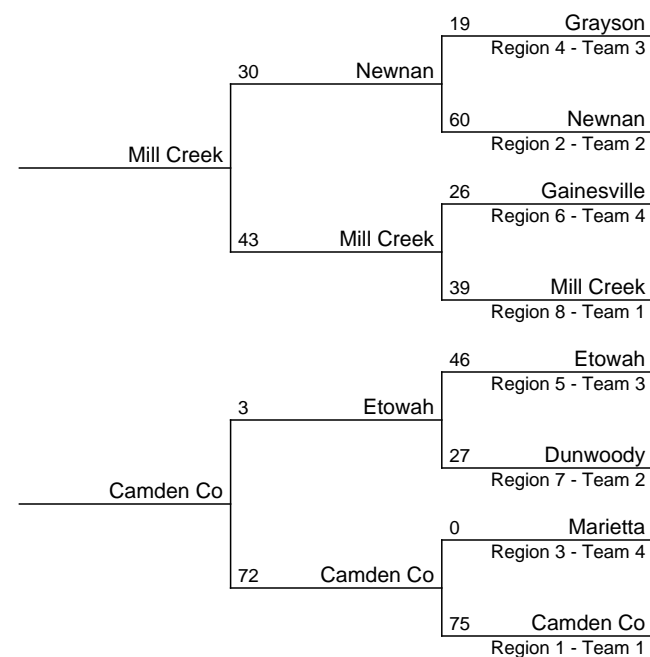

## Jan 15

FIRST & SECOND ROUND: The No. 1-seeded team will host the other three teams in that portion of the bracket. Following the second round, the remaining teams will be seeded into the championship brackets.

## 2021-2022 GHSA Class AAAAAA Team Dual Wrestling Prelims

Jan 15 Jan 15

FIRST & SECOND ROUND: The No. 1-seeded team will host the other three teams in that portion of the bracket. Following the second round, the remaining teams will be seeded into the championship brackets.