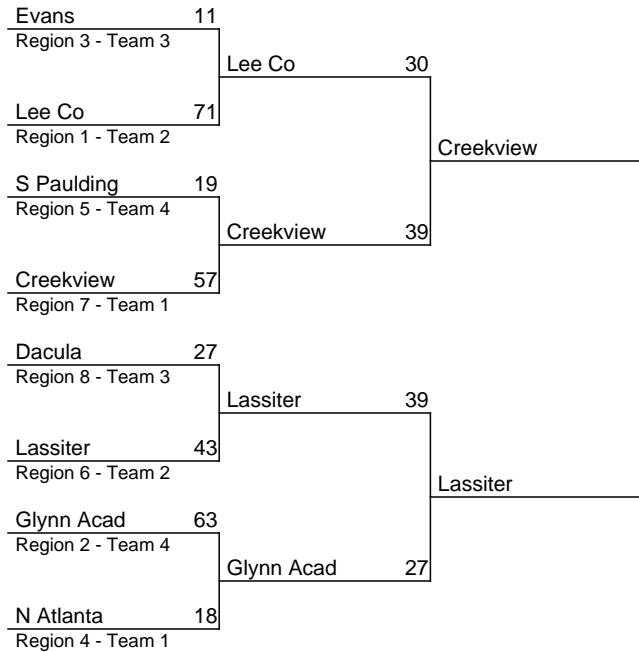

## 2021-2022 GHSA Class AAAA Team Dual Wrestling Prelims

Jan 15 Jan 15

FIRST & SECOND ROUND: The No. 1-seeded team will host the other three teams in that portion of the bracket. Following the second round, the remaining teams will be seeded into the championship brackets.

# 2021-2022 GHSA Class AAAAA Team Dual Wrestling Prelims

Jan 15 Jan 15

FIRST & SECOND ROUND: The No. 1-seeded team will host the other three teams in that portion of the bracket. Following the second round, the remaining teams will be seeded into the championship brackets.

# 2021-2022 GHSA Class AAAAAA Team Dual Wrestling Prelims

## Jan 15

FIRST & SECOND ROUND: The No. 1-seeded team will host the other three teams in that portion of the bracket. Following the second round, the remaining teams will be seeded into the championship brackets.