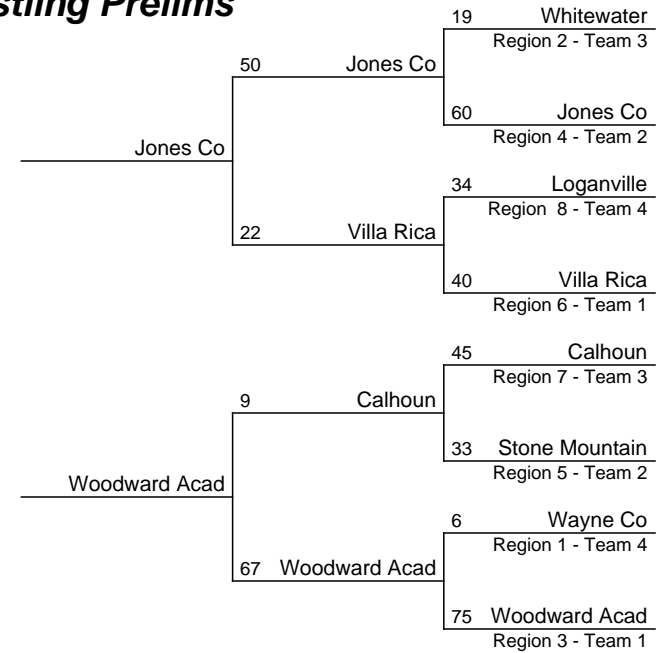

## 2021-2022 GHSA Class A Team Dual Wrestling Prelims

**Jan 15**

FIRST & SECOND ROUND: The No. 1-seeded team will host the other three teams in that portion of the bracket. Following the second round, the remaining teams will be seeded into the championship brackets.

## 2021-2022 GHSA Class AAAA Team Dual Wrestling Prelims

Jan 15 Jan 15

FIRST & SECOND ROUND: The No. 1-seeded team will host the other three teams in that portion of the bracket. Following the second round, the remaining teams will be seeded into the championship brackets.

# 2021-2022 GHSA Class AAAAA Team Dual Wrestling Prelims

Jan 15 Jan 15

FIRST & SECOND ROUND: The No. 1-seeded team will host the other three teams in that portion of the bracket. Following the second round, the remaining teams will be seeded into the championship brackets.