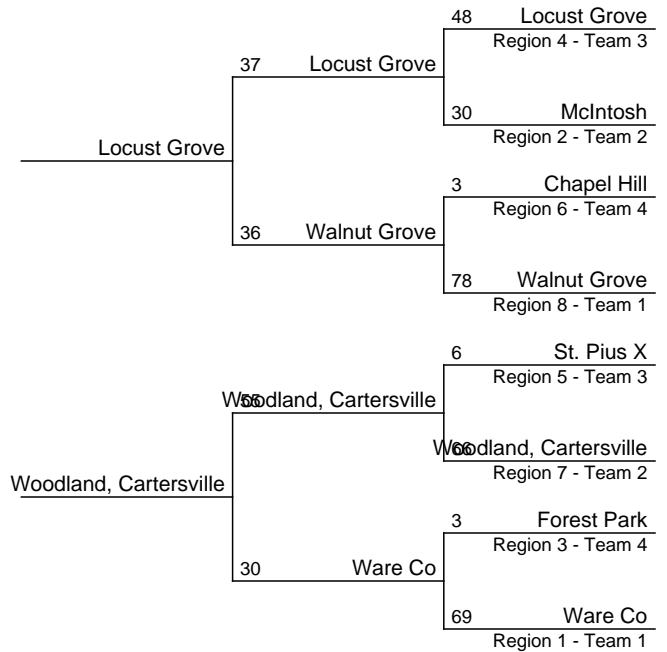

## 2021-2022 GHSA Class A Team Dual Wrestling Prelims

**Jan 15**

FIRST & SECOND ROUND: The No. 1-seeded team will host the other three teams in that portion of the bracket. Following the second round, the remaining teams will be seeded into the championship brackets.

## 2021-2022 GHSA Class AAAA Team Dual Wrestling Prelims

Jan 15 Jan 15

FIRST & SECOND ROUND: The No. 1-seeded team will host the other three teams in that portion of the bracket. Following the second round, the remaining teams will be seeded into the championship brackets.

# 2021-2022 GHSA Class AAAAA Team Dual Wrestling Prelims

Jan 15 Jan 15

FIRST & SECOND ROUND: The No. 1-seeded team will host the other three teams in that portion of the bracket. Following the second round, the remaining teams will be seeded into the championship brackets.

## Jan 15

FIRST & SECOND ROUND: The No. 1-seeded team will host the other three teams in that portion of the bracket. Following the second round, the remaining teams will be seeded into the championship brackets.