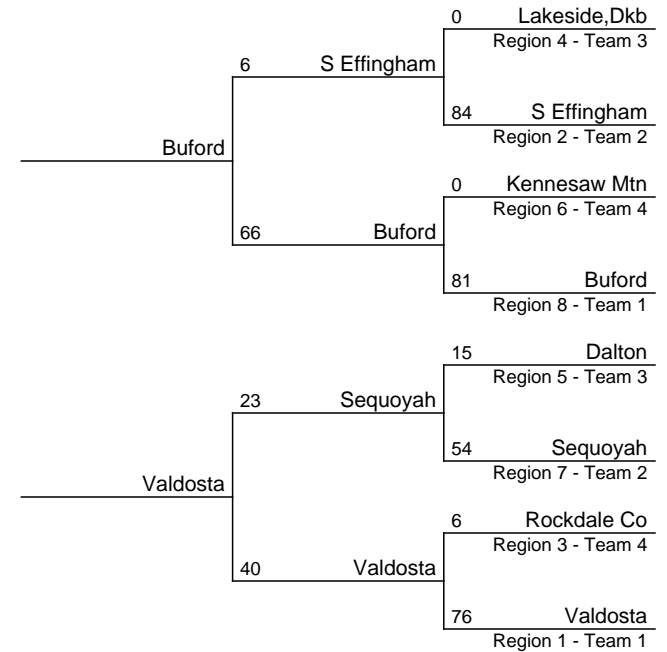

## 2021-2022 GHSA Class AAAA Team Dual Wrestling Prelims

Jan 15 Jan 15

FIRST & SECOND ROUND: The No. 1-seeded team will host the other three teams in that portion of the bracket. Following the second round, the remaining teams will be seeded into the championship brackets.

# 2021-2022 GHSA Class AAAAA Team Dual Wrestling Prelims

Jan 15 Jan 15

FIRST & SECOND ROUND: The No. 1-seeded team will host the other three teams in that portion of the bracket. Following the second round, the remaining teams will be seeded into the championship brackets.

# 2021-2022 GHSA Class AAAAAA Team Dual Wrestling Prelims

## Jan 15

FIRST & SECOND ROUND: The No. 1-seeded team will host the other three teams in that portion of the bracket. Following the second round, the remaining teams will be seeded into the championship brackets.