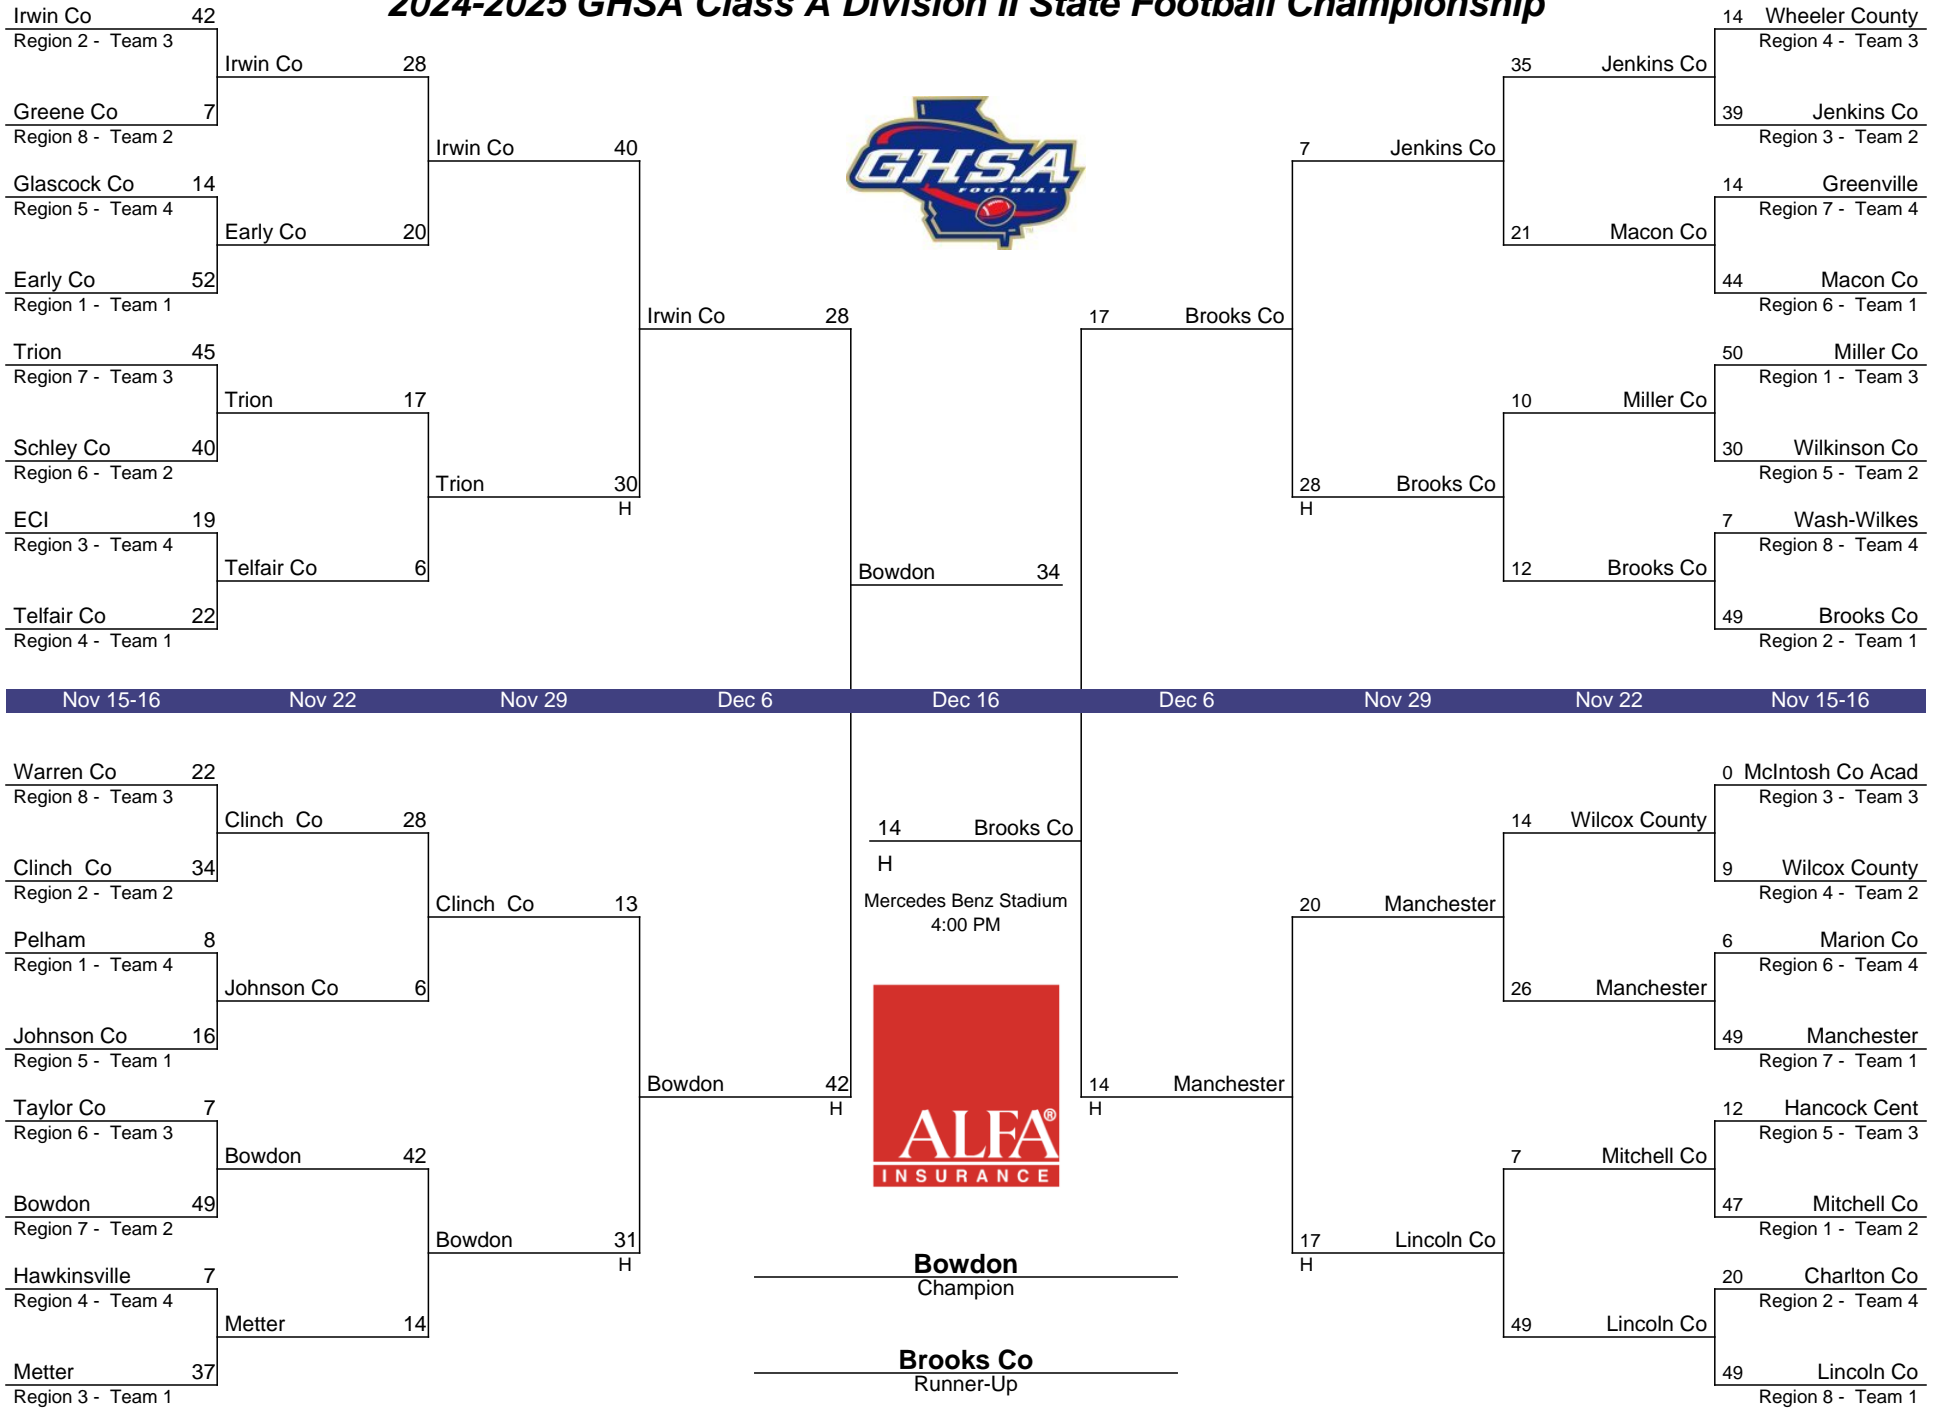

2024-2025 GHSA Class A Division II State Football Championship

The State Championships are played at the Mercedes Benz Stadium. Therefore, it is a neutral site. The HOME TEAM (Dark Jerseys) is predetermined as the team in the BOTTOM of the Bracket. The VISITING TEAM (White Jerseys) is the team in the UPPER part of the Bracket.