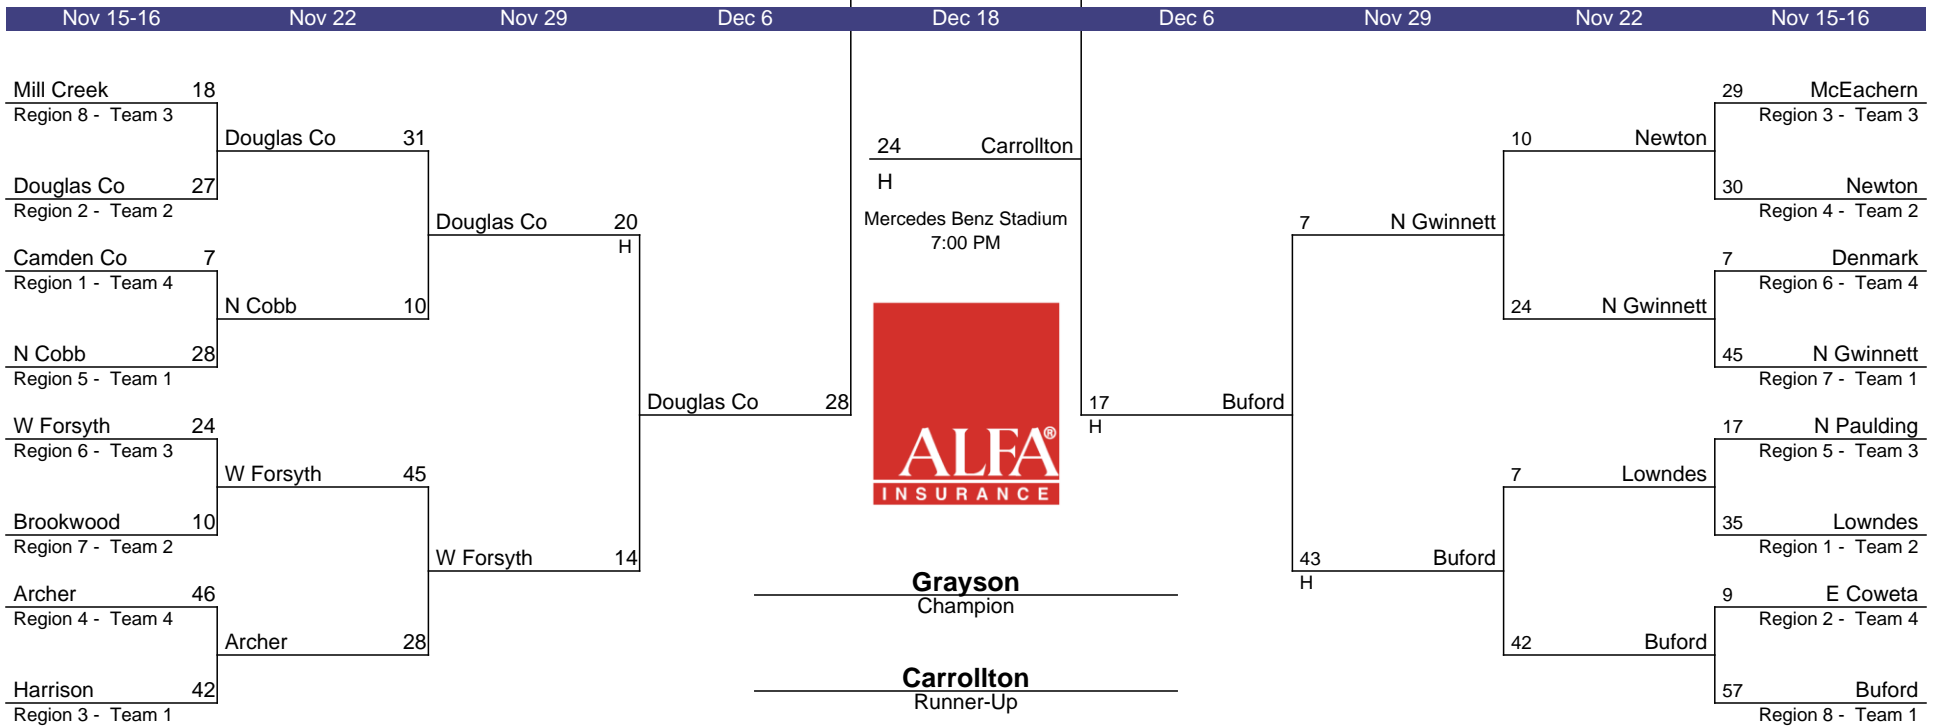

2024-2025 GHSA Class AAAAAA State Football Championship

The State Championships are played at the Mercedes Benz Stadium. Therefore, it is a neutral site. The HOME TEAM (Dark Jerseys) is predetermined as the team in the BOTTOM of the Bracket. The VISITING TEAM (White Jerseys) is the team in the UPPER part of the Bracket.