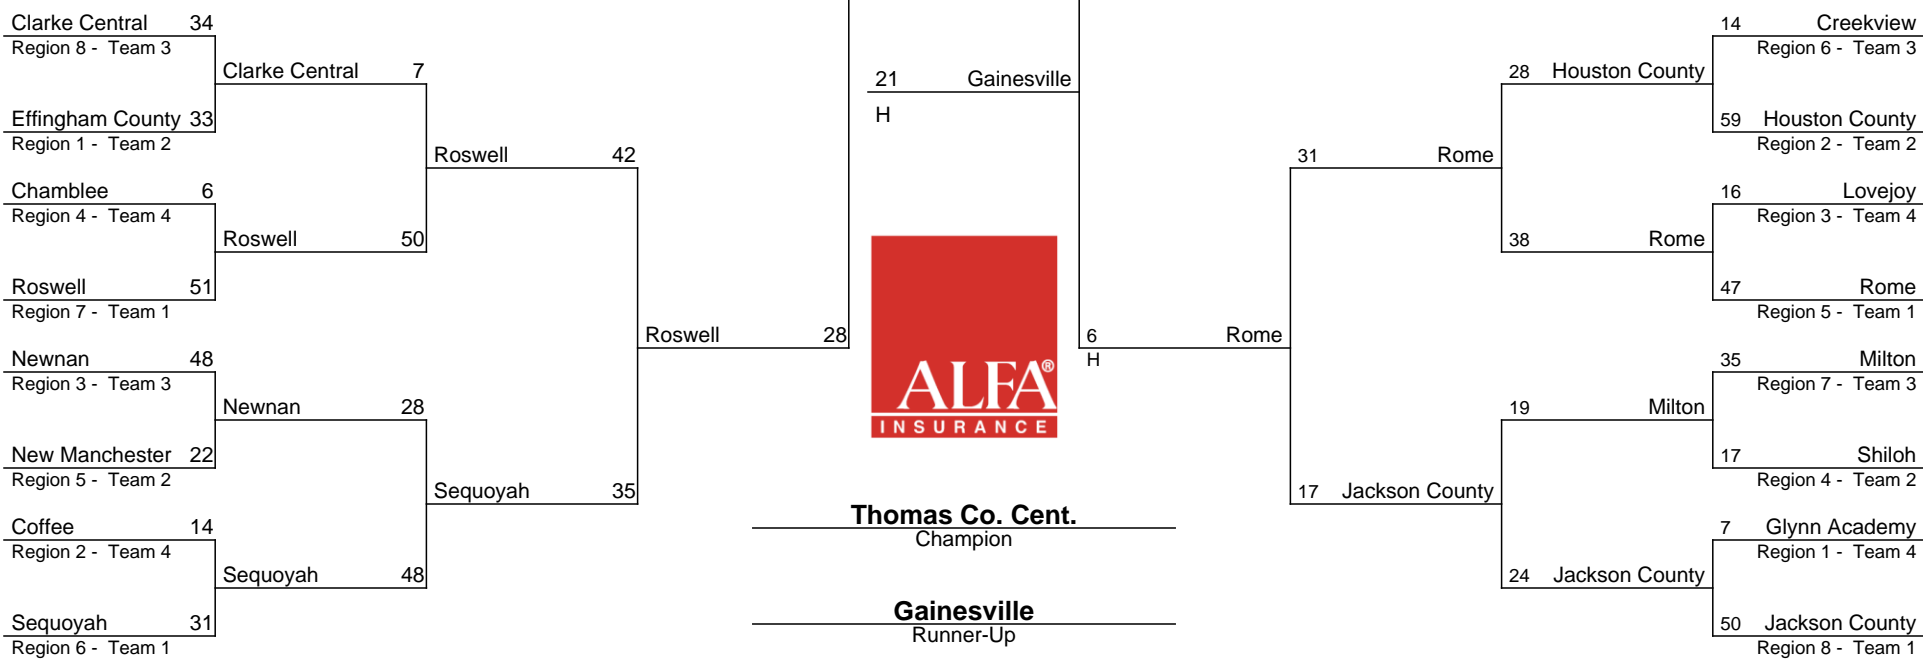

# 2025-2026 GHSA Class AAAAA State Football Championship

Nov 14
Nov 21
Nov 28
Dec 11
Dec 15-17
Dec 11
Nov 28
Nov 21
Nov 14

**Thomas Co. Cent.**  
Champion

**Gainesville**  
Runner-Up

The State Championships are played at the Mercedes Benz Stadium. Therefore, it is a neutral site. The HOME TEAM (Dark Jerseys) is predetermined as the team in the BOTTOM of the Bracket. The VISITING TEAM (White Jerseys) is the team in the UPPER part of the Bracket.