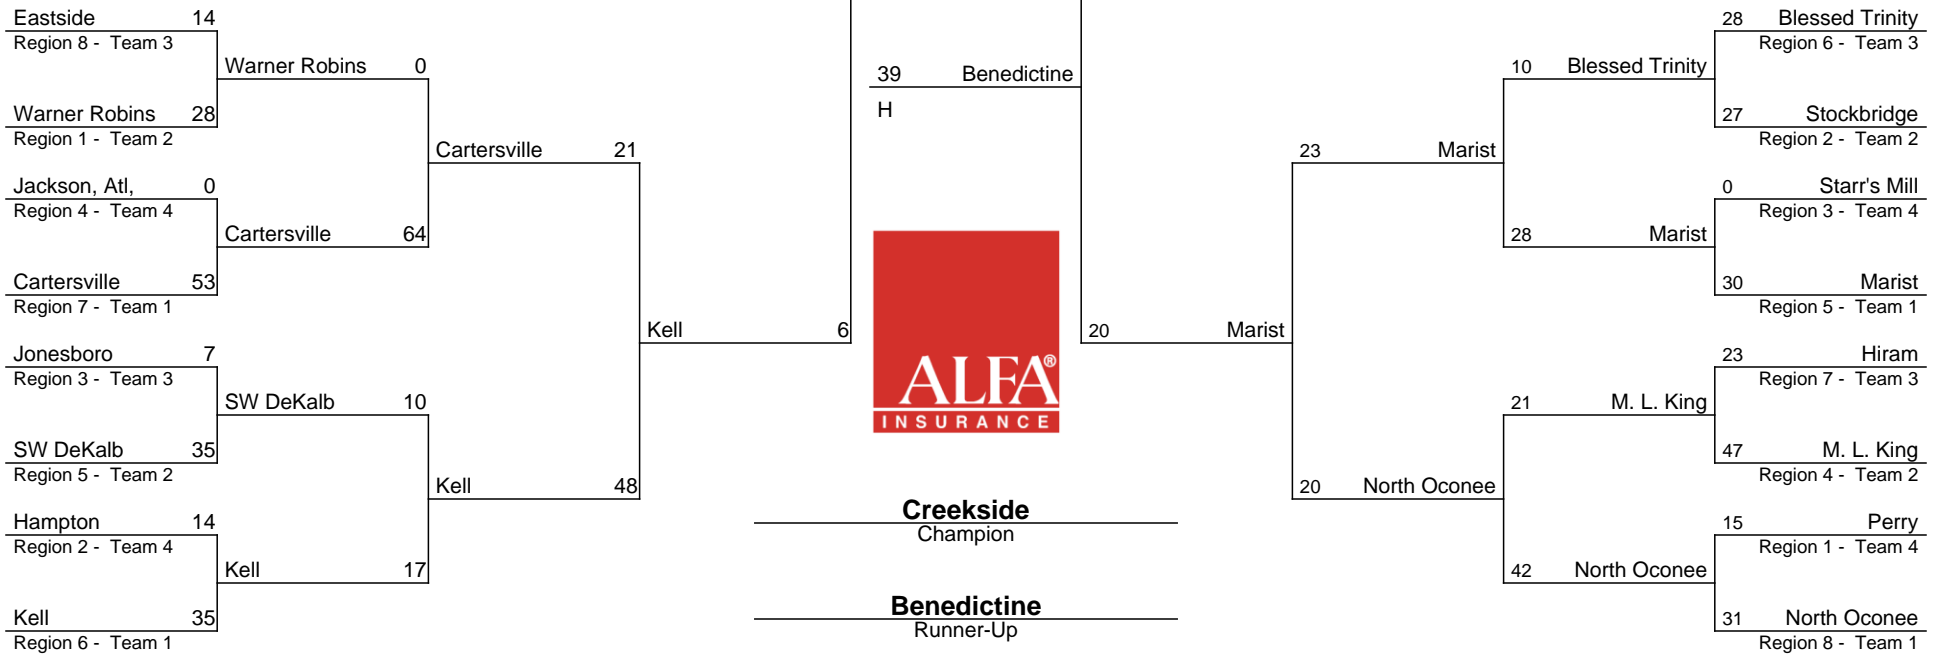

# 2025-2026 GHSA Class AAAA State Football Championship

Nov 14      Nov 21      Nov 28      Dec 5      Dec 15-17      Dec 5      Nov 28      Nov 21      Nov 14

**Creekside**  
Champion

**Benedictine**  
Runner-Up

The State Championships are played at the Mercedes Benz Stadium. Therefore, it is a neutral site. The HOME TEAM (Dark Jerseys) is predetermined as the team in the BOTTOM of the Bracket. The VISITING TEAM (White Jerseys) is the team in the UPPER part of the Bracket.