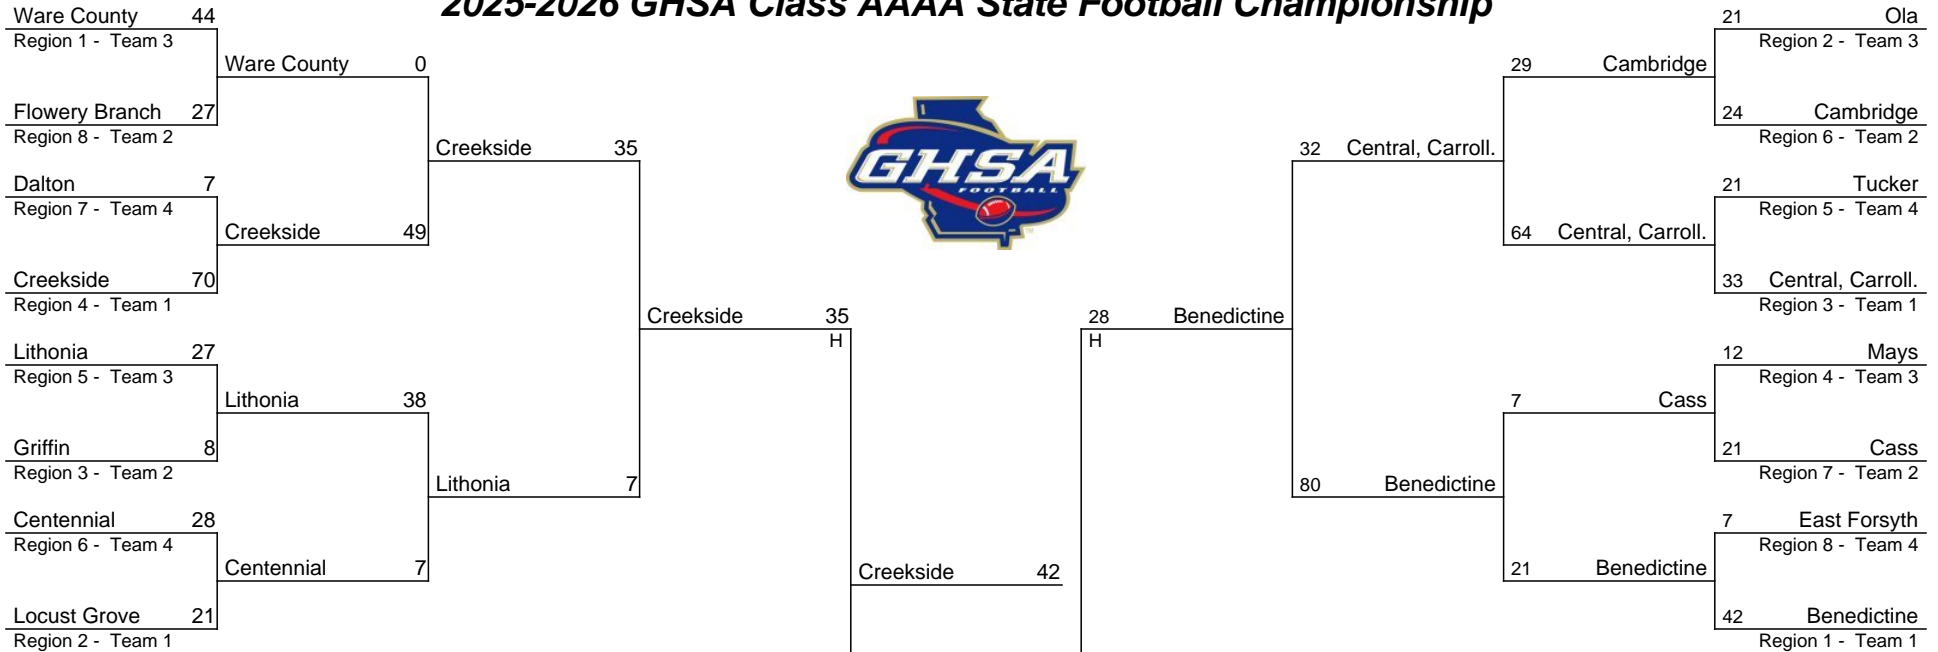

# 2025-2026 GHSA Class AAAA State Football Championship

Nov 14      Nov 21      Nov 28      Dec 5      Dec 15-17      Dec 5      Nov 28      Nov 21      Nov 14

**Creekside**  
Champion

**Benedictine**  
Runner-Up

The State Championships are played at the Mercedes Benz Stadium. Therefore, it is a neutral site. The HOME TEAM (Dark Jerseys) is predetermined as the team in the BOTTOM of the Bracket. The VISITING TEAM (White Jerseys) is the team in the UPPER part of the Bracket.