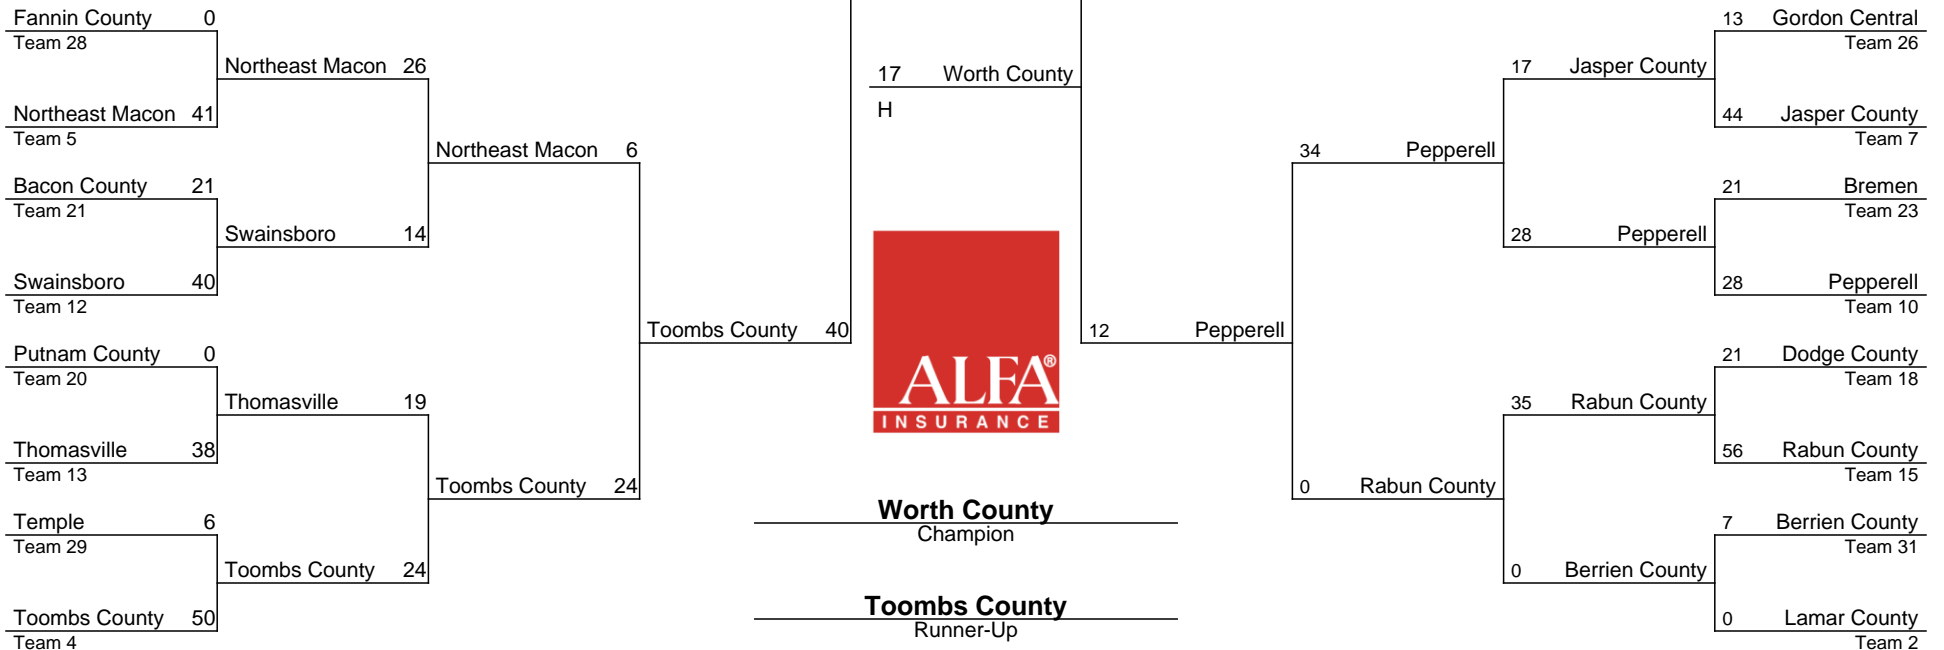

2025-2026 GHSA Class A Division I State Football Championship

Nov 14 Nov 21 Nov 28 Dec 5 Dec 15-17 Dec 5 Nov 28 Nov 21 Nov 14

Worth County
Champion

Toombs County
Runner-Up

The State Championships are played at the Mercedes Benz Stadium. Therefore, it is a neutral site. The HOME TEAM (Dark Jerseys) is predetermined as the team in the BOTTOM of the Bracket. The VISITING TEAM (White Jerseys) is the team in the UPPER part of the Bracket.