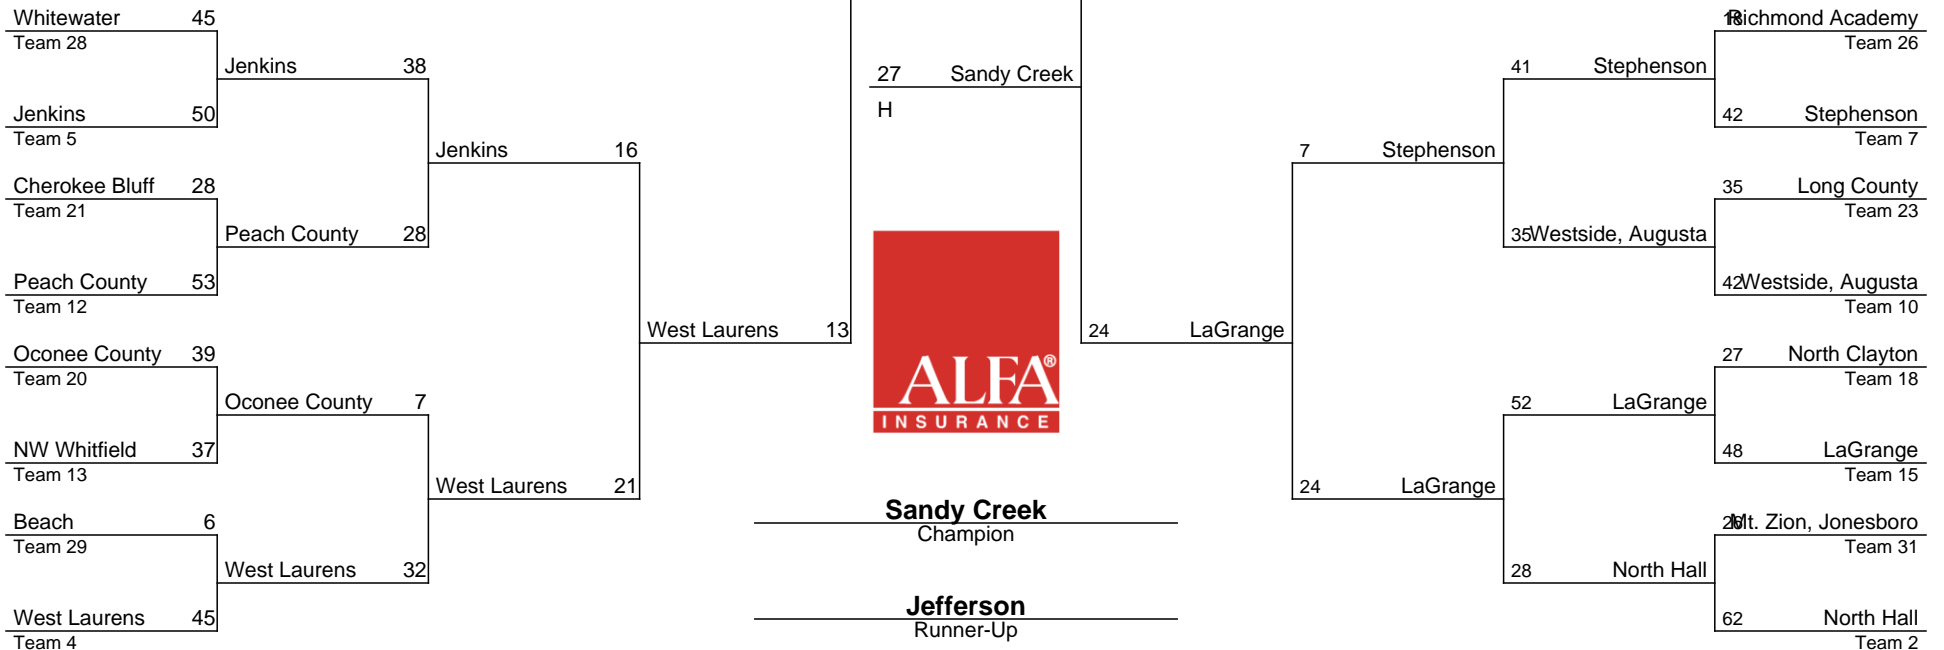

2025-2026 GHSA Class AAA State Football Championship

Nov 14 Nov 21 Nov 28 Dec 5 Dec 15-17 Dec 5 Nov 28 Nov 21 Nov 14

Sandy Creek
Champion

Jefferson
Runner-Up

The State Championships are played at the Mercedes Benz Stadium. Therefore, it is a neutral site. The HOME TEAM (Dark Jerseys) is predetermined as the team in the BOTTOM of the Bracket. The VISITING TEAM (White Jerseys) is the team in the UPPER part of the Bracket.