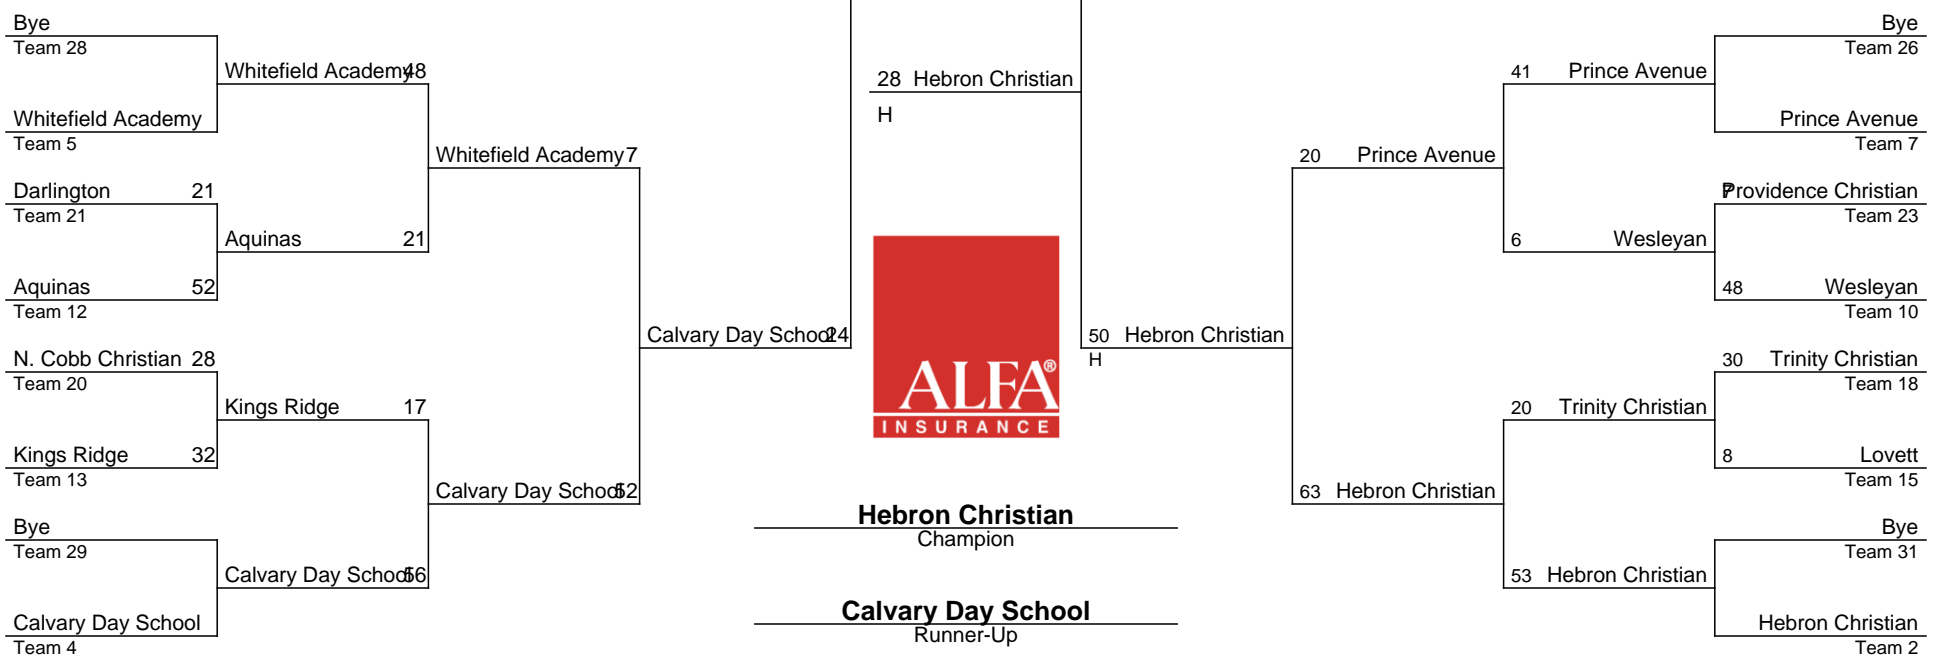

# 2025-2026 GHSA Private State Football Championship

Nov 14      Nov 21      Nov 28      Dec 5      Dec 15-17      Dec 5      Nov 28      Nov 21      Nov 14

**Hebron Christian**  
Champion

**Calvary Day School**  
Runner-Up

The State Championships are played at the Mercedes Benz Stadium. Therefore, it is a neutral site. The HOME TEAM (Dark Jerseys) is predetermined as the team in the BOTTOM of the Bracket. The VISITING TEAM (White Jerseys) is the team in the UPPER part of the Bracket.