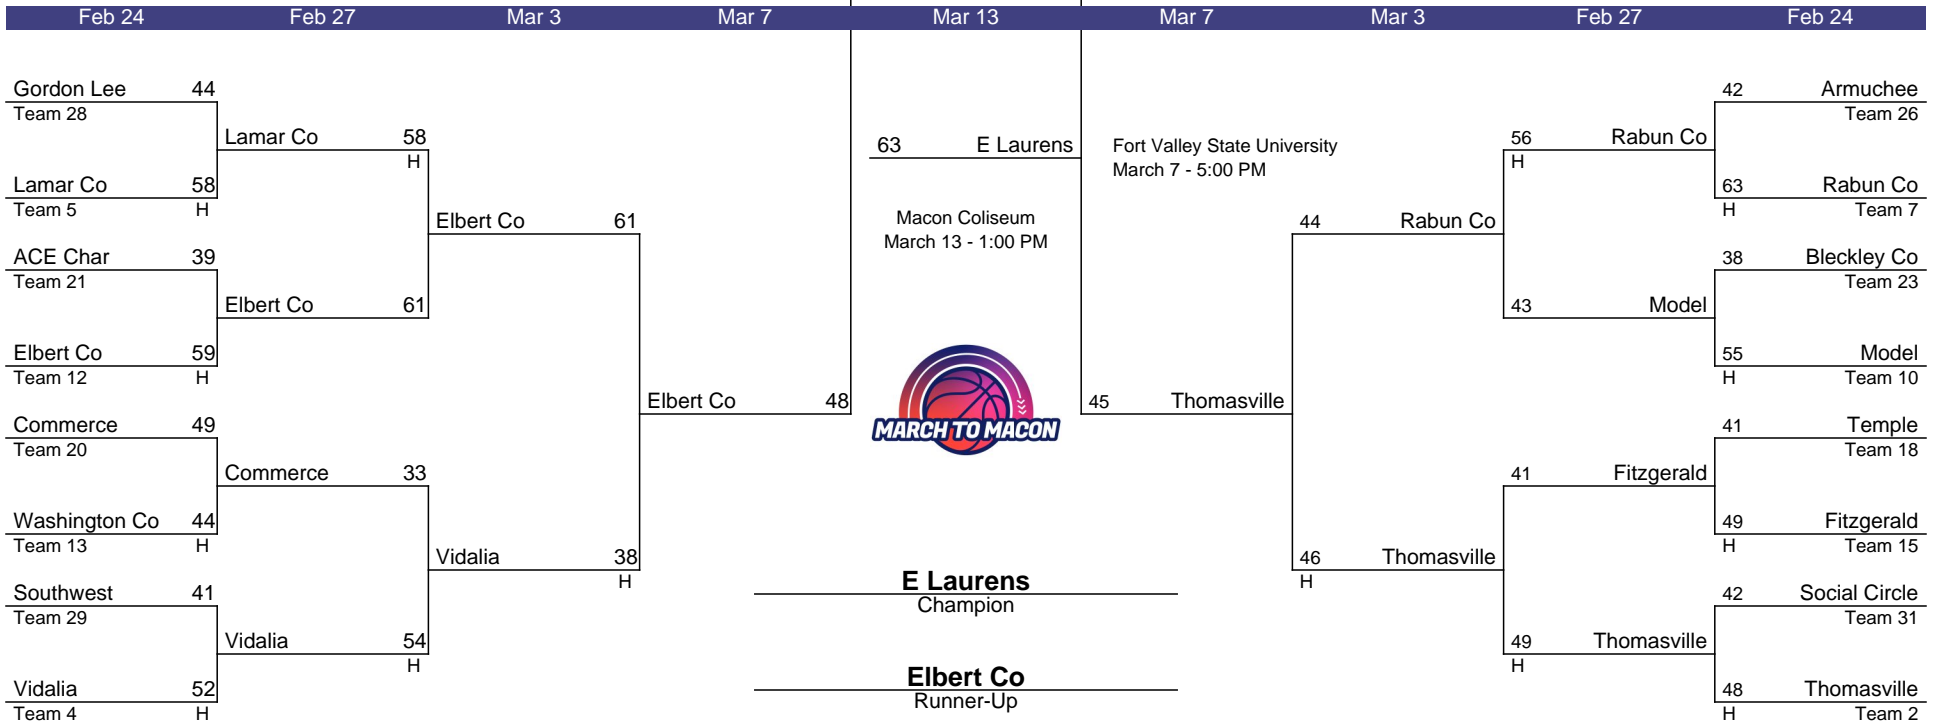

2025-2026 GHSA Class A Division I Girls State Basketball Championship

E Laurens
Champion

Elbert Co
Runner-Up

In the first three rounds, the higher seeded team will host. In the Quarterfinals, if both teams are the same seed, a "universal" GHSA coin flip will determine the host school. In the Semifinal and Final rounds, when playing at a neutral site, the team on the TOP of the bracket will be designated as the home team and will wear white jerseys.