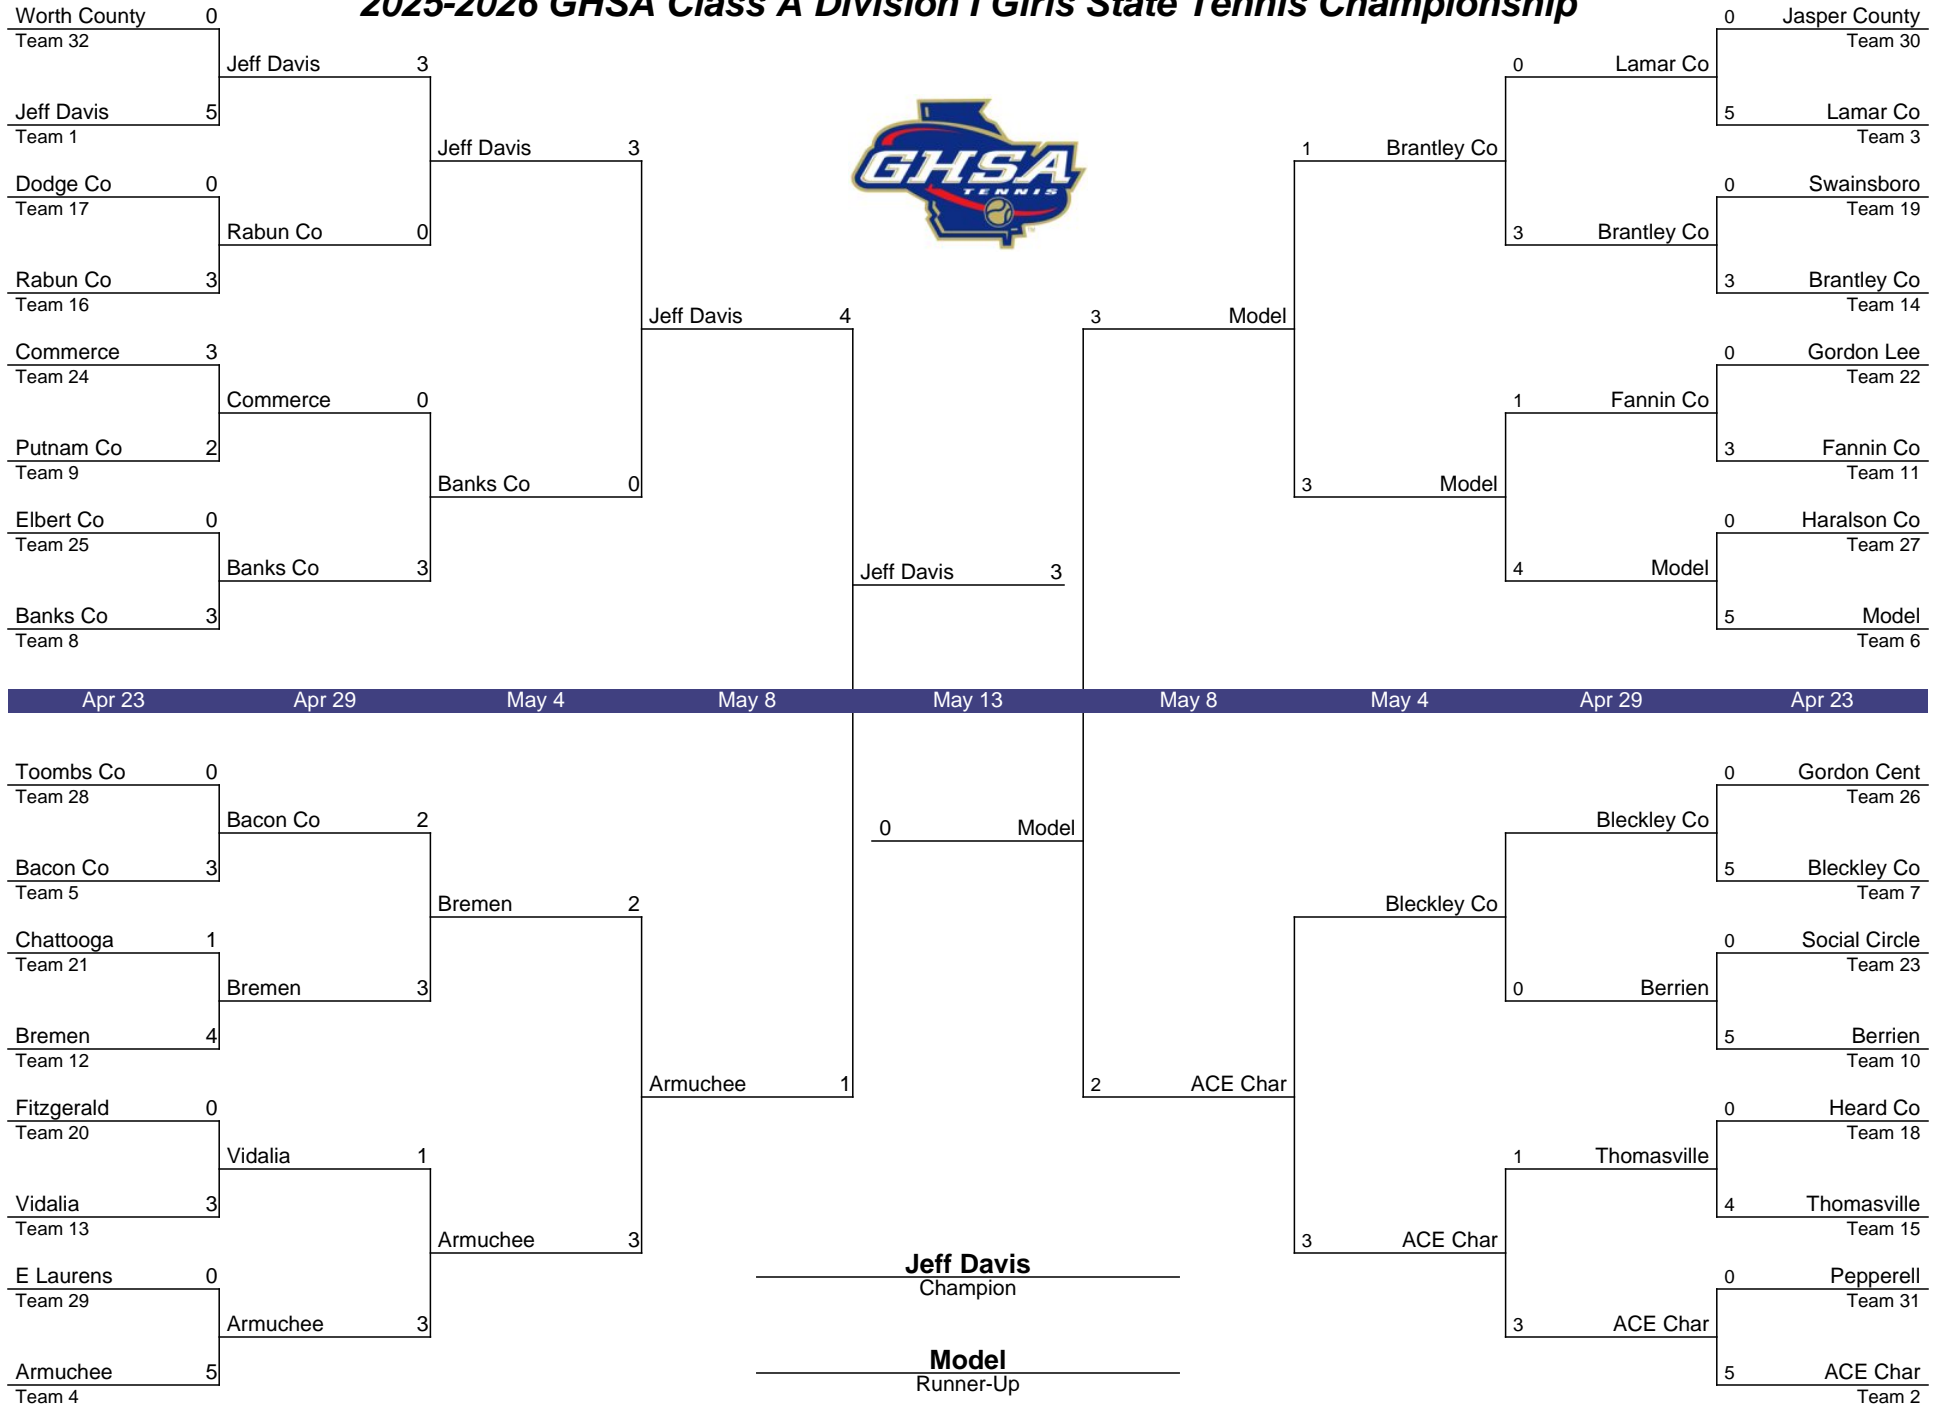

# 2025-2026 GHSA Class A Division I Girls State Tennis Championship

In the first three rounds, the higher-seeded team will host. If both teams are the same seed, a "universal" GHSA coin flip will determine the host school.