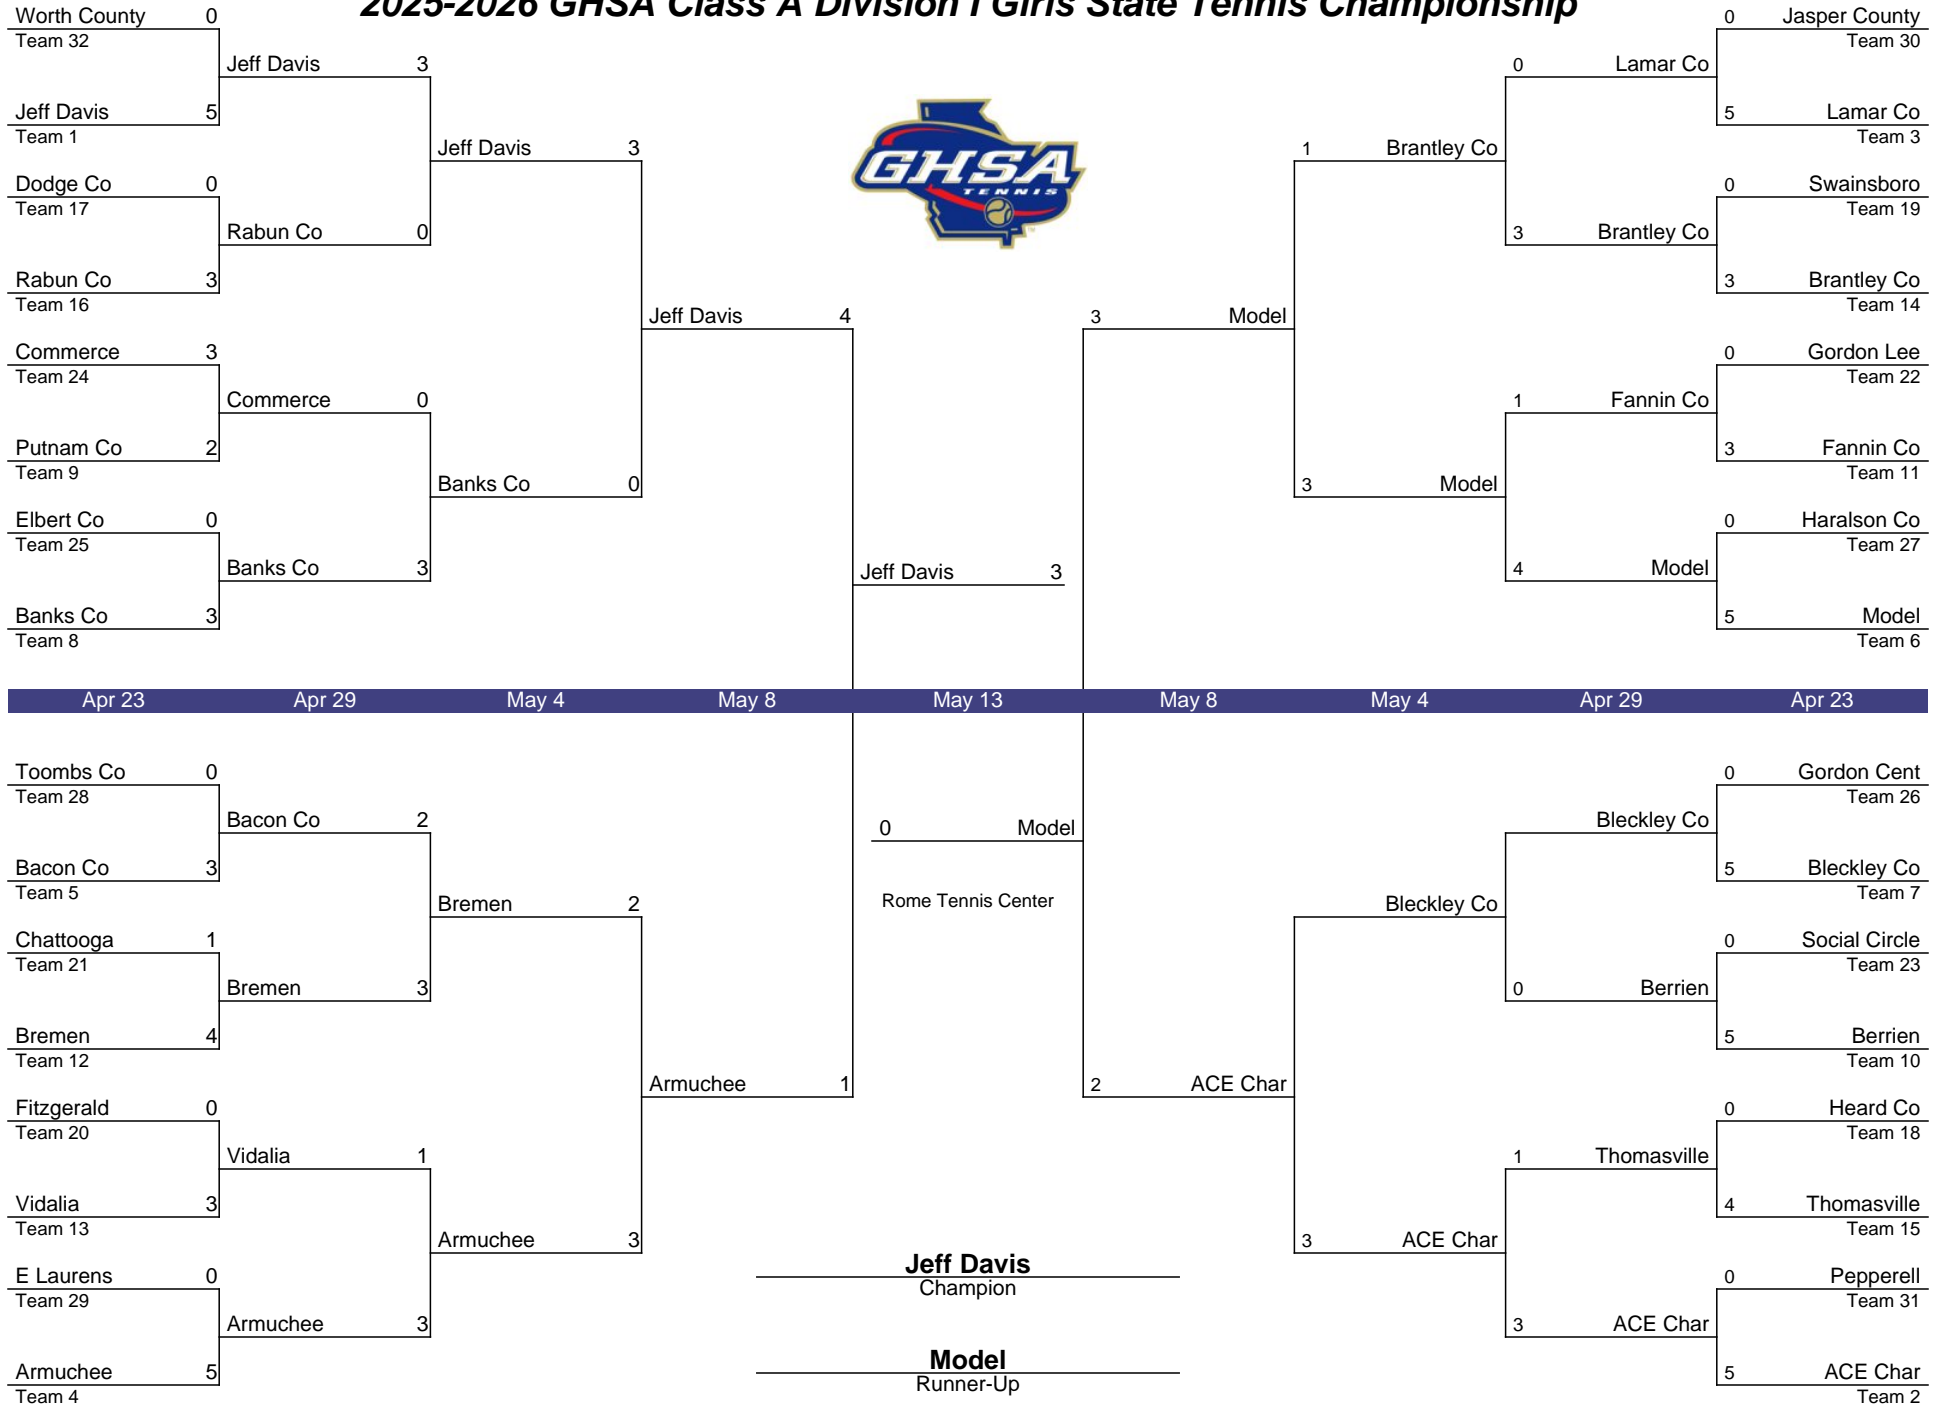

# 2025-2026 GHSA Class A Division I Girls State Tennis Championship

In the first three rounds, the higher-seeded team will host. If both teams are the same seed, a "universal" GHSA coin flip will determine the host school.