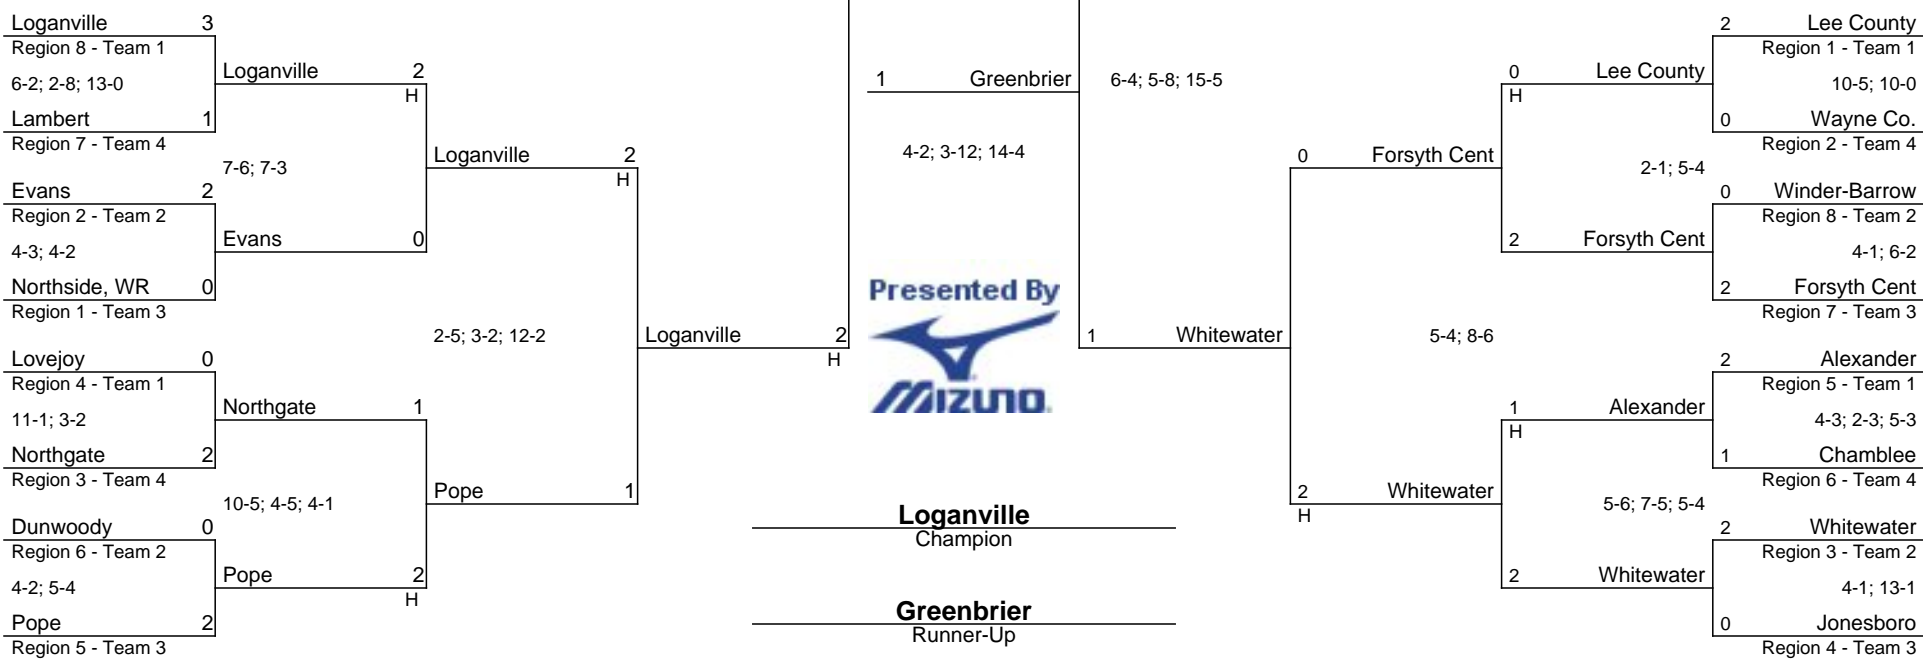

# 2011-2012 GHSA Class AAAA State Baseball Tournament

DH: 5/4 If: 5/5   
 DH 5/9 If: 5/10   
 DH: 5/15 If: 5/16   
 DH: 5/21 If: 5/22   
 DH: 5/26 If: 5/28   
 DH: 5/21 If: 5/22   
 DH: 5/15 If: 5/16   
 DH 5/9 If: 5/10   
 DH: 5/4 If: 5/5

**Loganville**  
 Champion  
**Greenbrier**  
 Runner-Up

In ALL rounds, the higher-seeded team will host. The predetermined "H" will be used if both teams are the same seed. Exceptions to the scheduled dates may be made with the approval of the Executive Director.