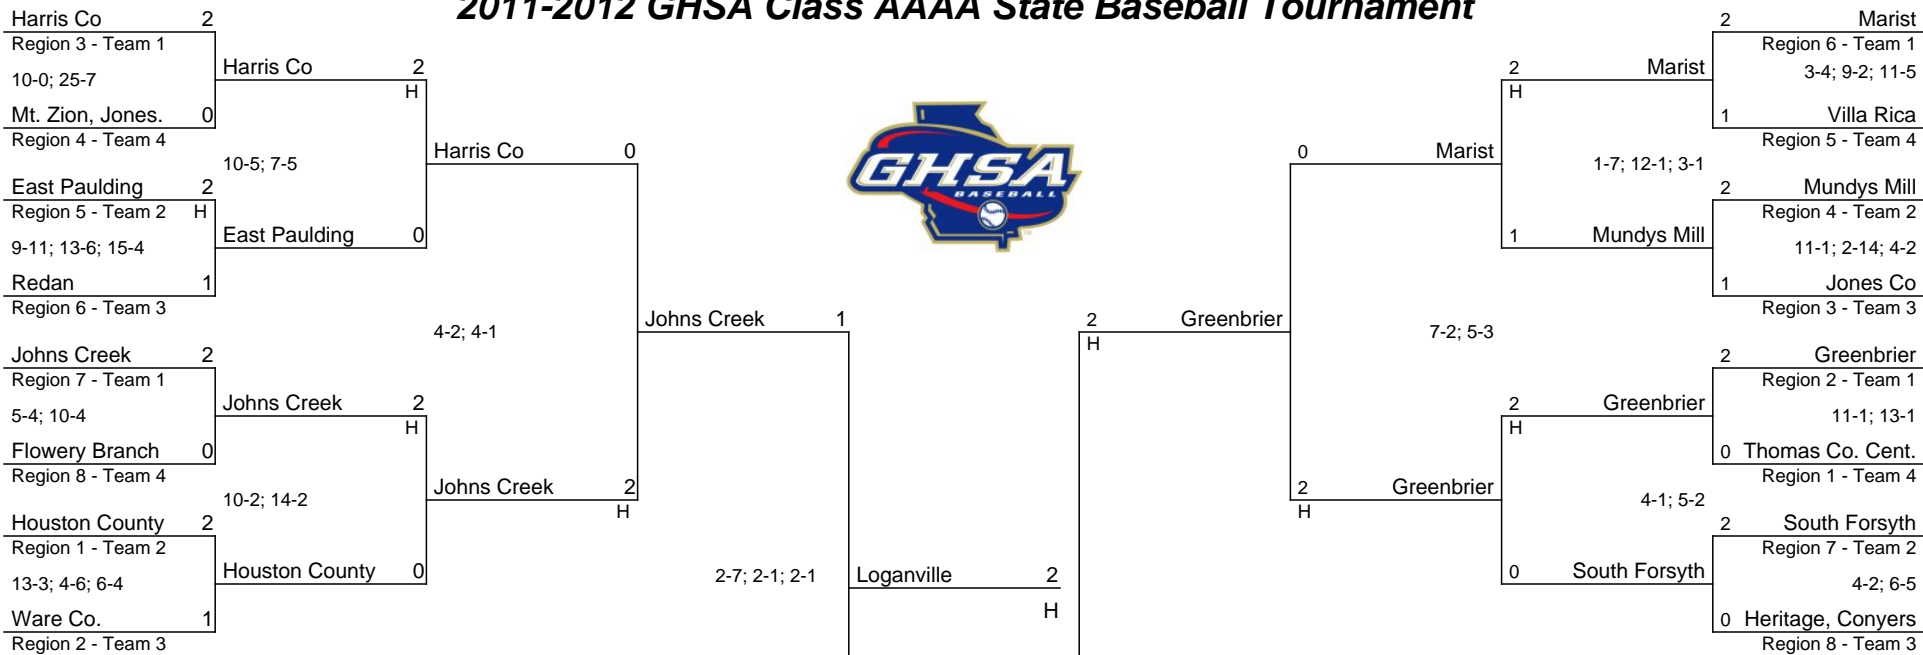

# 2011-2012 GHSA Class AAAA State Baseball Tournament

DH: 5/4 If: 5/5   
 DH 5/9 If: 5/10   
 DH: 5/15 If: 5/16   
 DH: 5/21 If: 5/22   
 DH: 5/26 If: 5/28   
 DH: 5/21 If: 5/22   
 DH: 5/15 If: 5/16   
 DH 5/9 If: 5/10   
 DH: 5/4 If: 5/5

**Loganville**  
 Champion  
**Greenbrier**  
 Runner-Up

In ALL rounds, the higher-seeded team will host. The predetermined "H" will be used if both teams are the same seed. Exceptions to the scheduled dates may be made with the approval of the Executive Director.