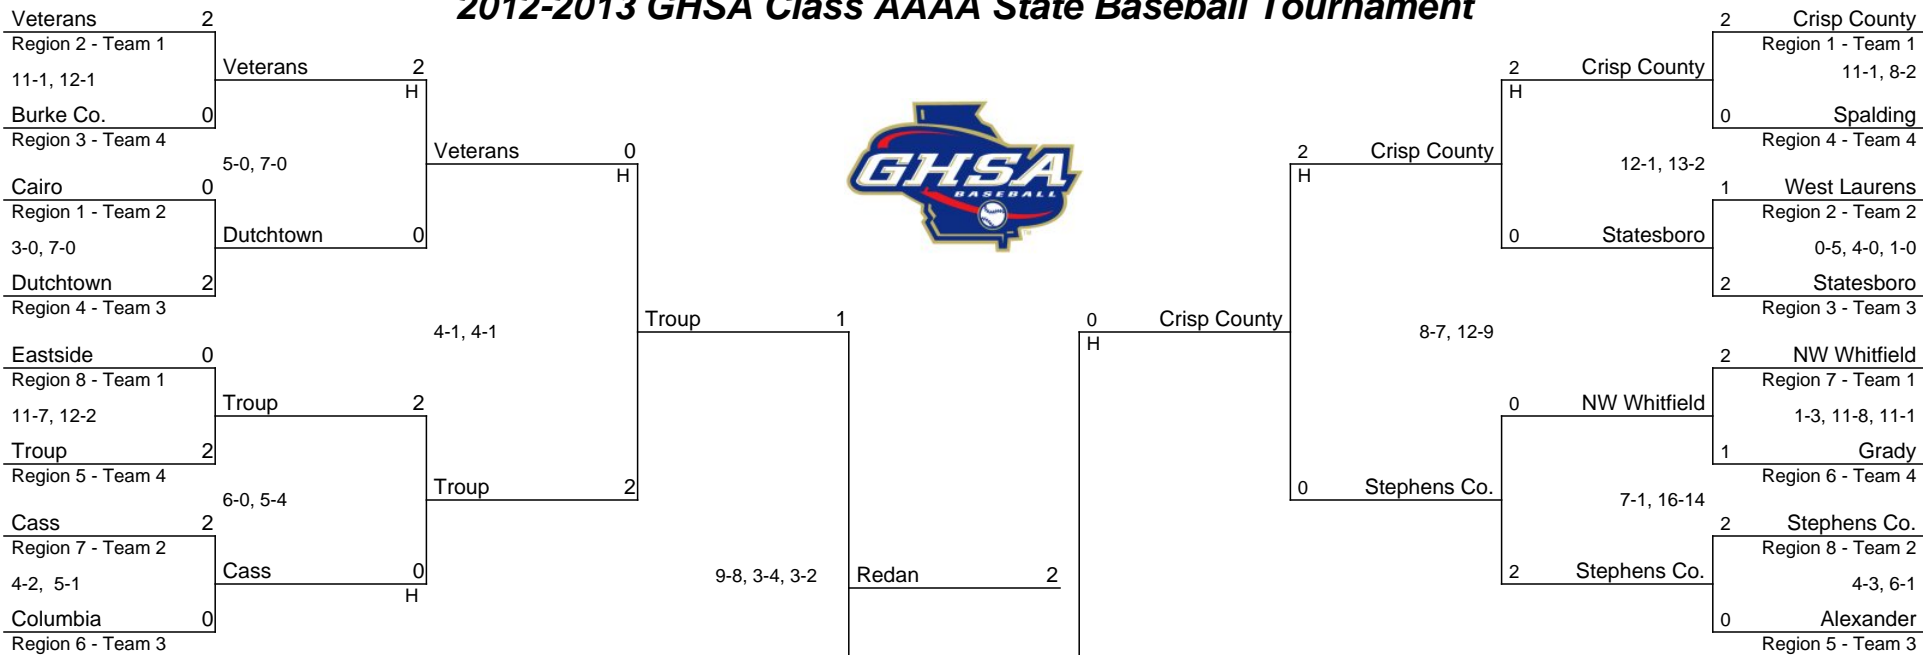

2012-2013 GHSA Class AAAA State Baseball Tournament

DH: 5/3 If: 5/4 DH 5/8 If: 5/9 DH: 5/14 If: 5/15 DH: 5/20 If: 5/21 DH: 5/25 If: 5/27 DH: 5/20 If: 5/21 DH: 5/14 If: 5/15 DH 5/8 If: 5/9 DH: 5/3 If: 5/4

Redan
Champion

Marist
Runner-Up

In ALL rounds, the higher seeded team will host. If both teams are the same seed, the (H) printed in the bracket will indicate the host school. (Note: A coin toss will decide the host team when same seeds meet in the Preliminary Round). Exceptions to the scheduled dates may be made with the approval of the Executive Director.