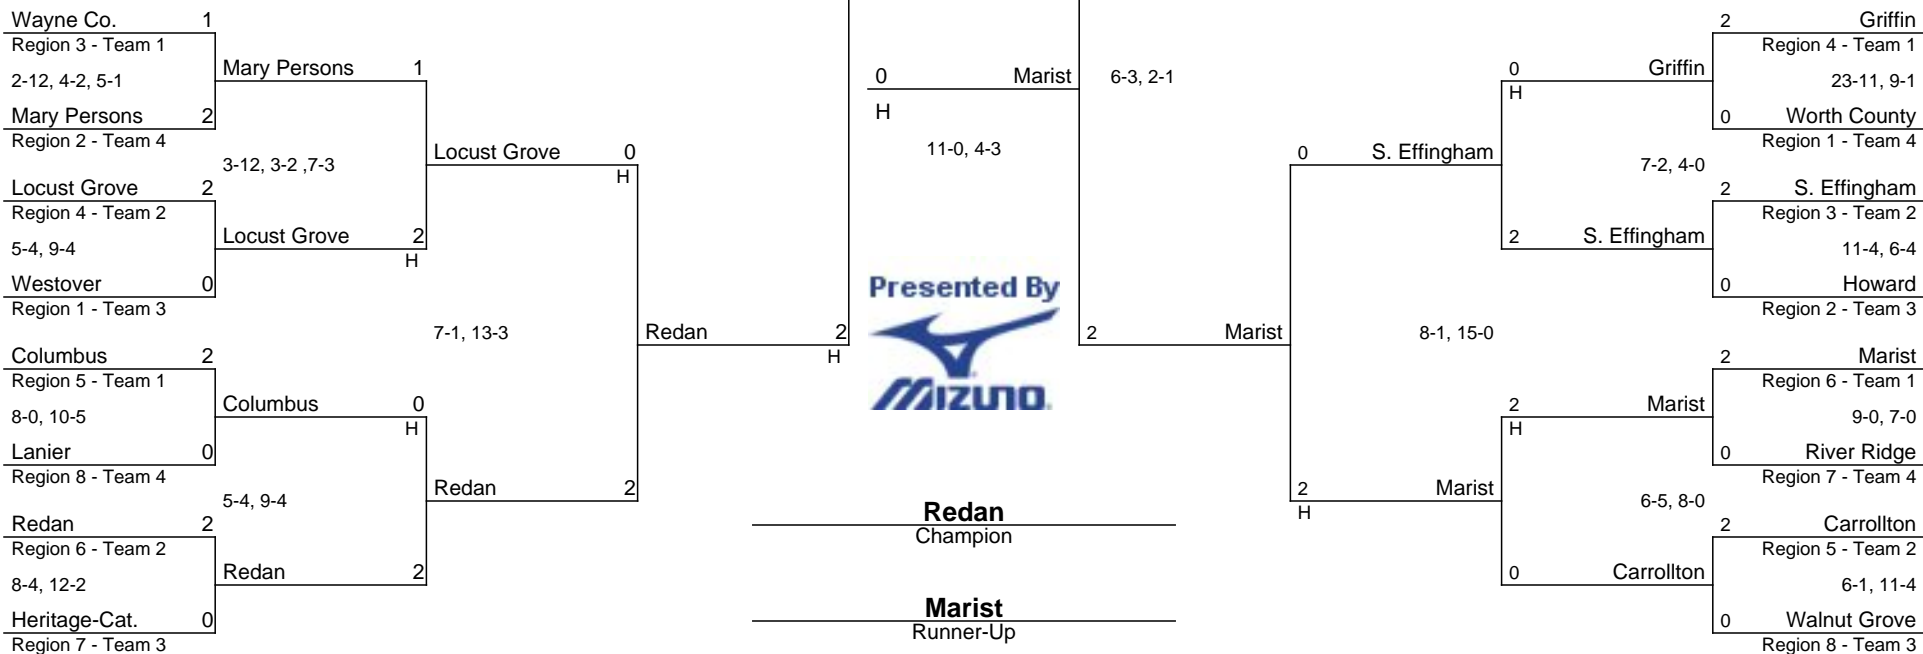

2012-2013 GHSA Class AAAA State Baseball Tournament

DH: 5/3 If: 5/4 DH 5/8 If: 5/9 DH: 5/14 If: 5/15 DH: 5/20 If: 5/21 DH: 5/25 If: 5/27 DH: 5/20 If: 5/21 DH: 5/14 If: 5/15 DH 5/8 If: 5/9 DH: 5/3 If: 5/4

Redan
Champion

Marist
Runner-Up

In ALL rounds, the higher seeded team will host. If both teams are the same seed, the (H) printed in the bracket will indicate the host school. (Note: A coin toss will decide the host team when same seeds meet in the Preliminary Round). Exceptions to the scheduled dates may be made with the approval of the Executive Director.