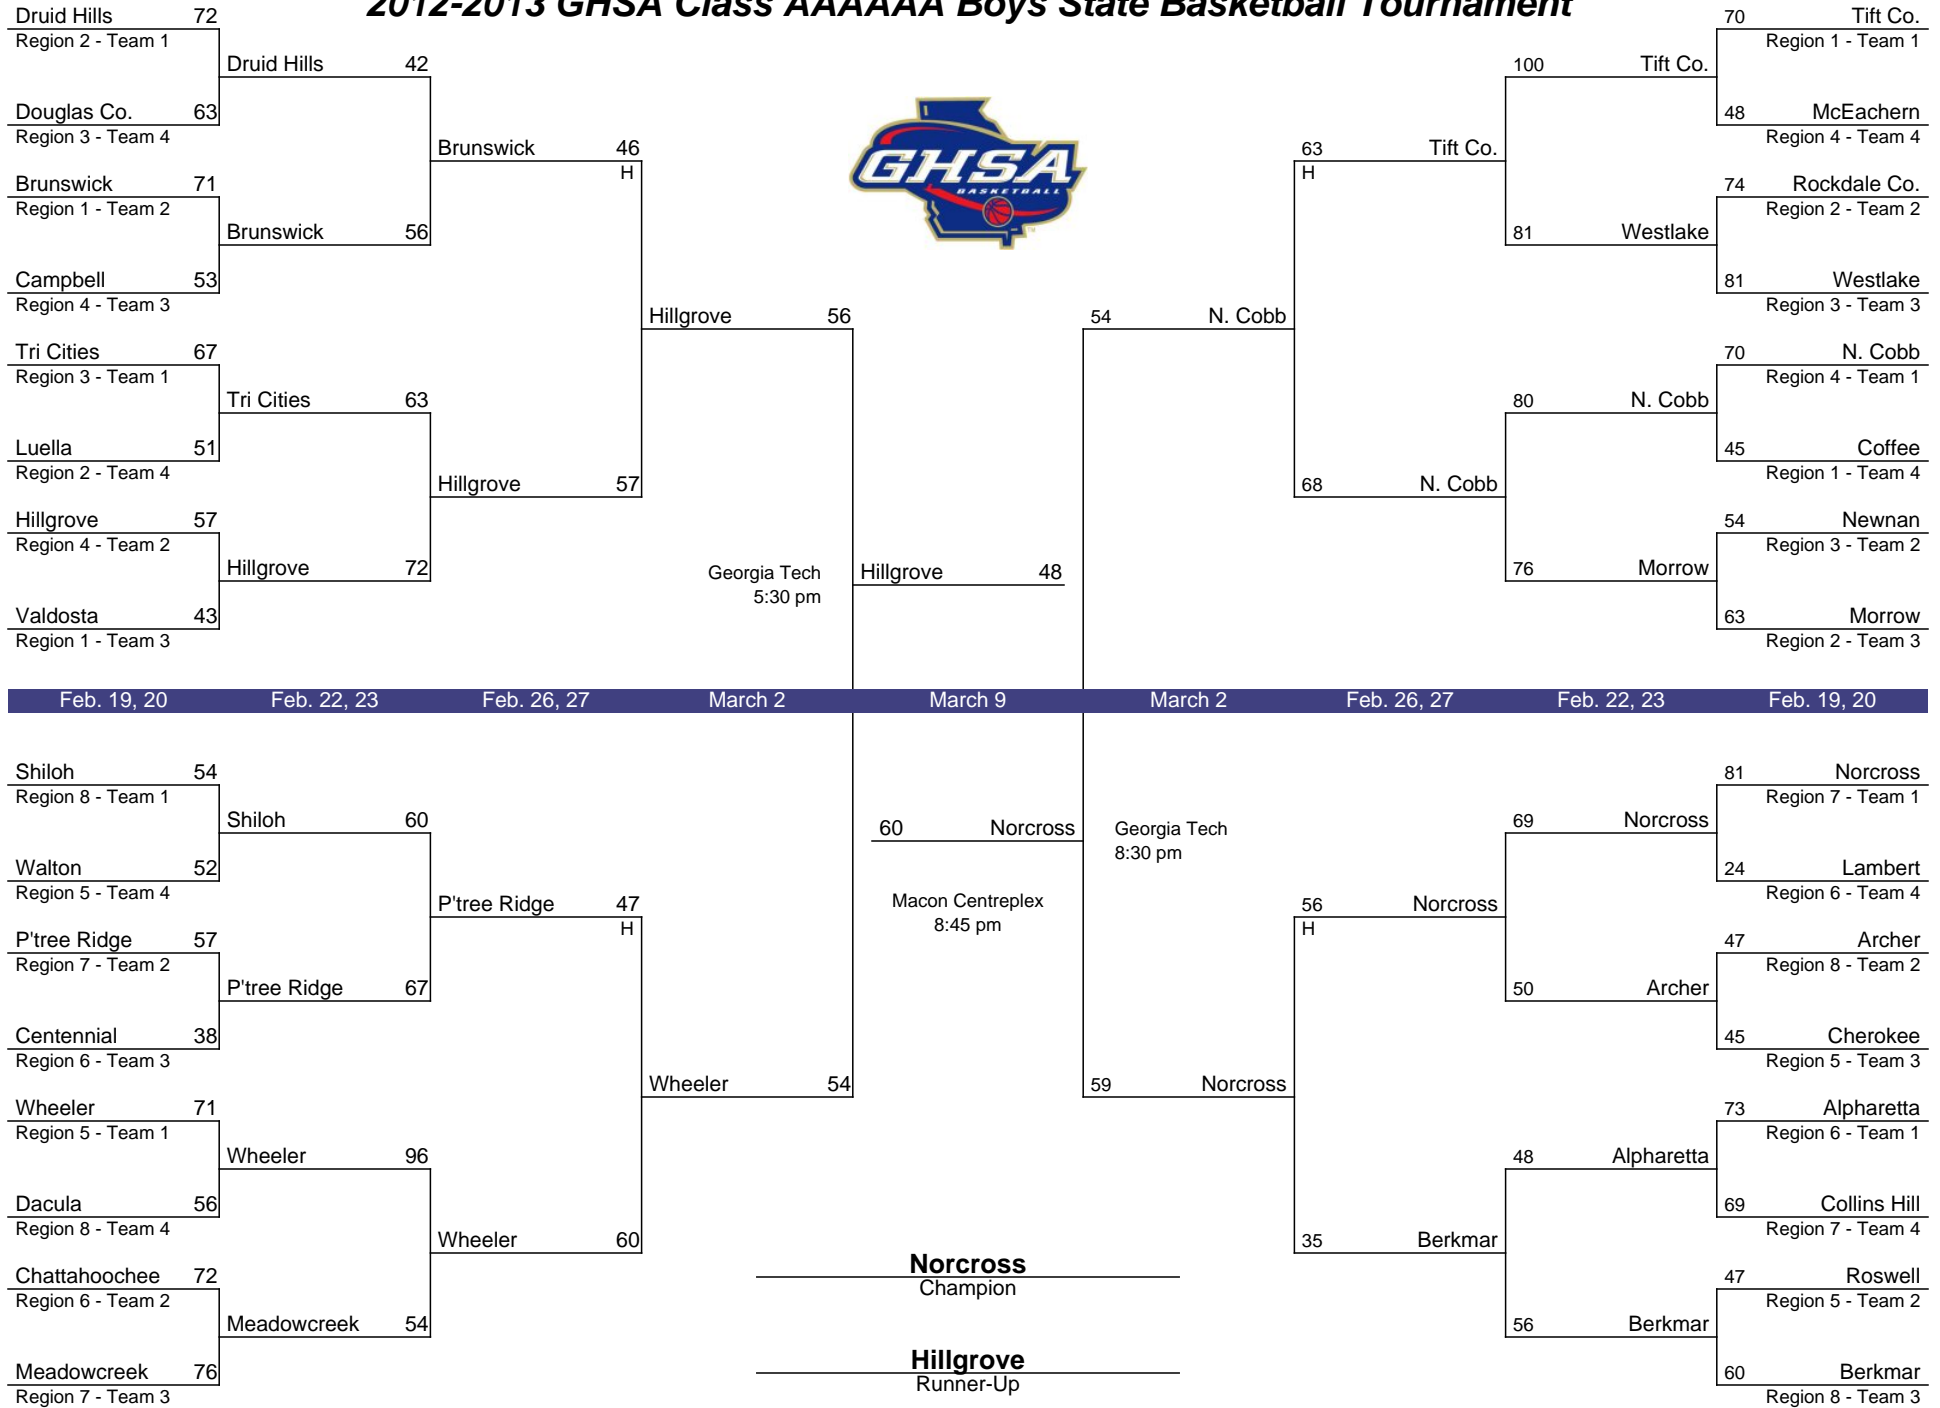

# 2012-2013 GHSA Class AAAAAA Boys State Basketball Tournament

FIRST, SECOND & THIRD ROUND INFORMATION: Higher-seeded team will host. If both teams are the same seed, the (H) printed in the bracket will indicate the host school. Girls play on first playing date and Boys play on second playing date unless a doubleheader is scheduled by host school. Minimum seating capacity: AAAAAA - 1,200; AAAAA - 1,200; AAAA - 1,000; AAA - 700; AA - 700; A - 500 (with bleachers on both sides).