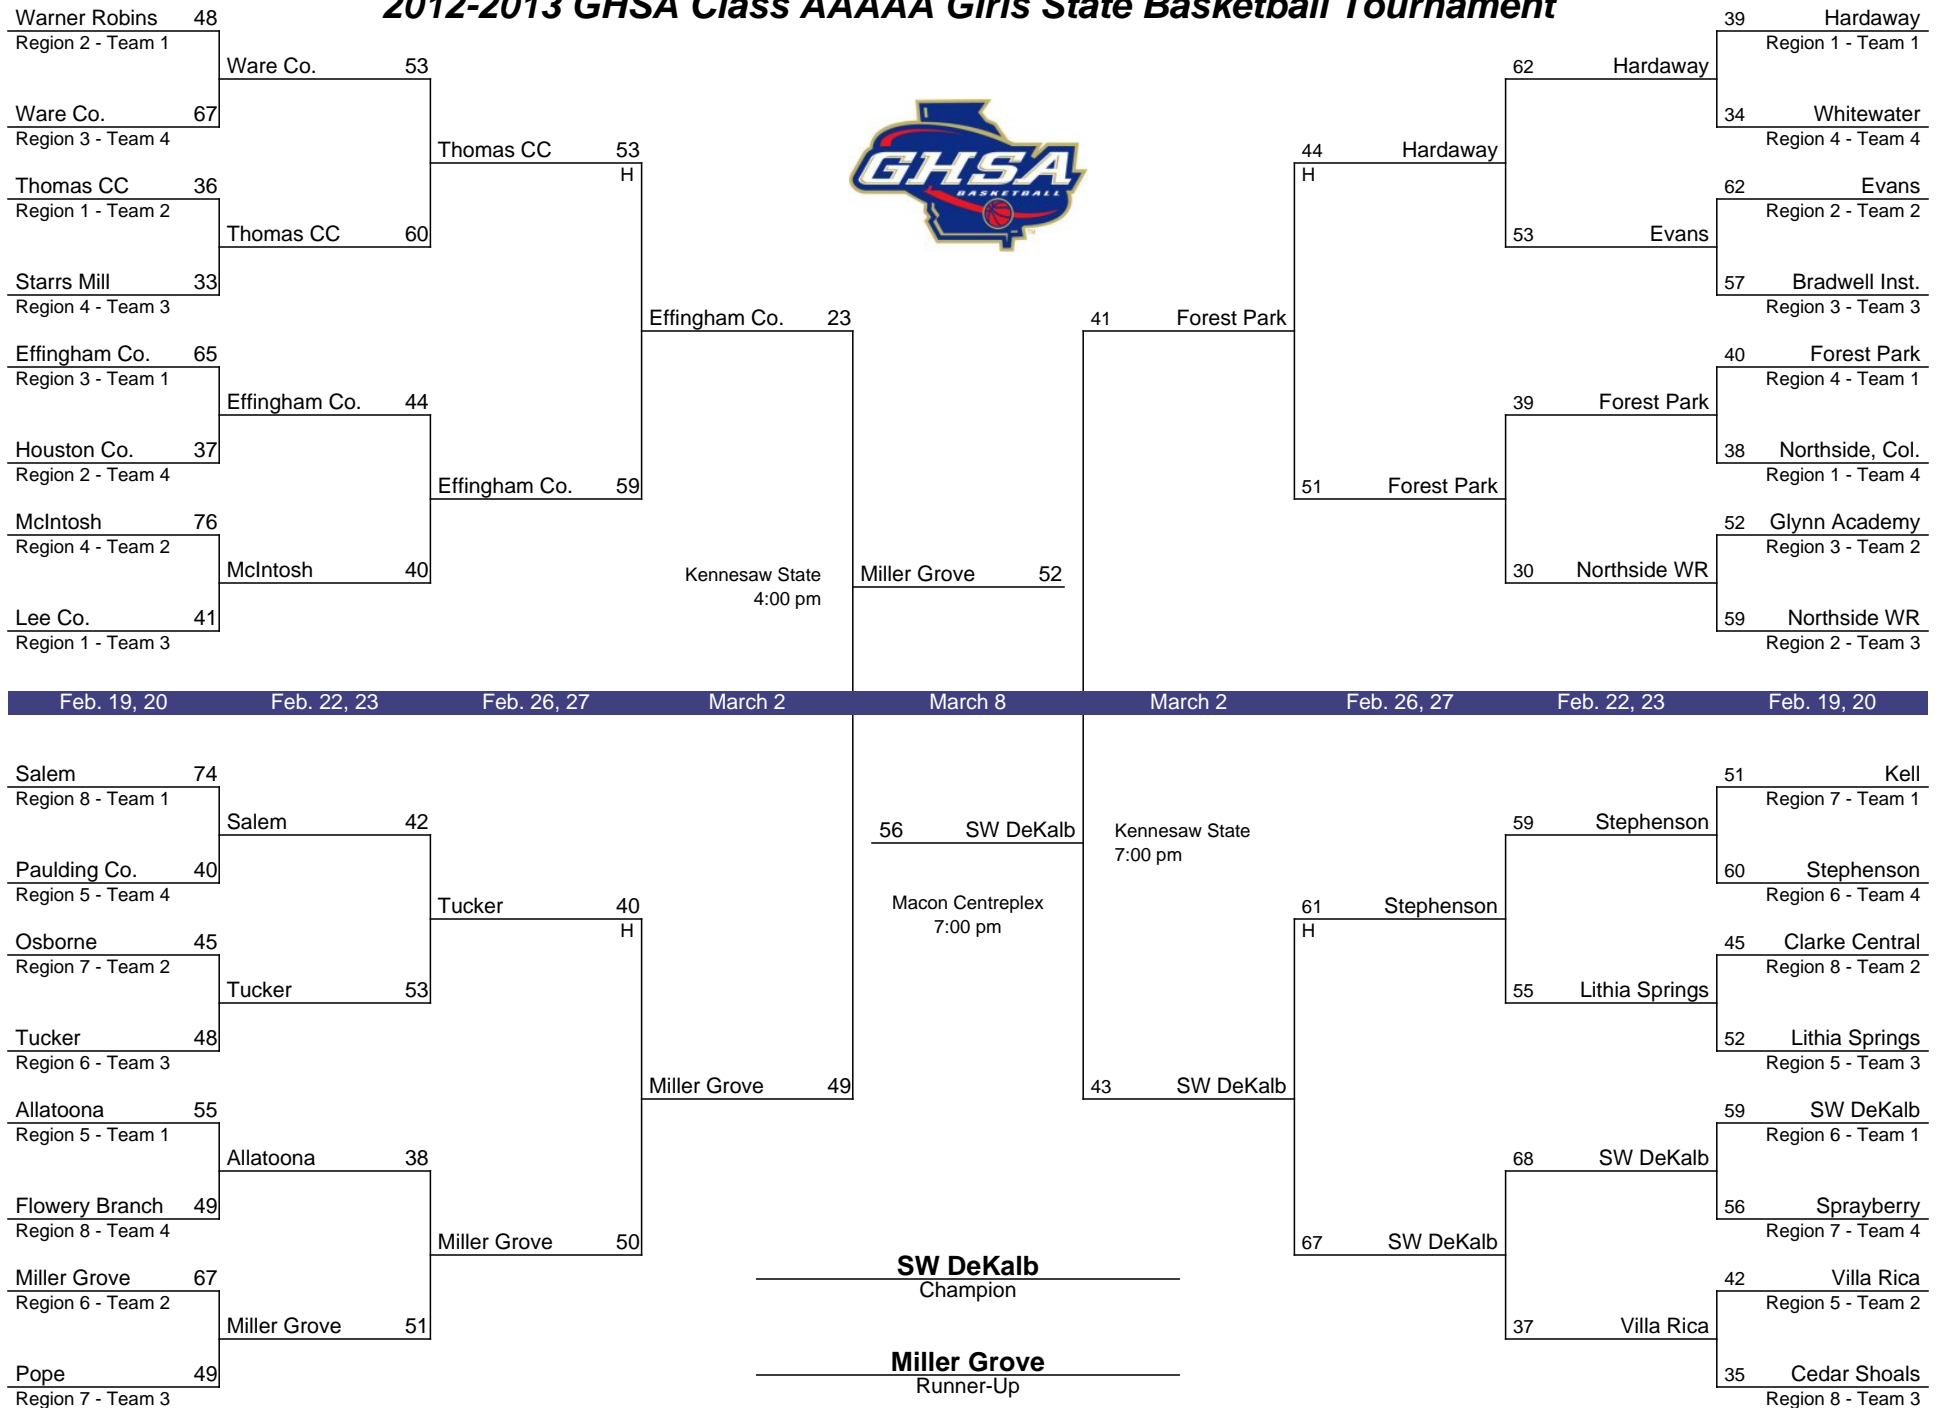

# 2012-2013 GHSA Class AAAAA Girls State Basketball Tournament

FIRST, SECOND & THIRD ROUND INFORMATION: Higher-seeded team will host. If both teams are the same seed, the (H) printed in the bracket will indicate the host school. Girls play on first playing date and Boys play on second playing date unless a doubleheader is scheduled by host school. Minimum seating capacity: AAAAAA - 1,200; AAAAA - 1,200; AAAAA - 1,000; AAA - 700; AA - 700; A - 500 (with bleachers on both sides).