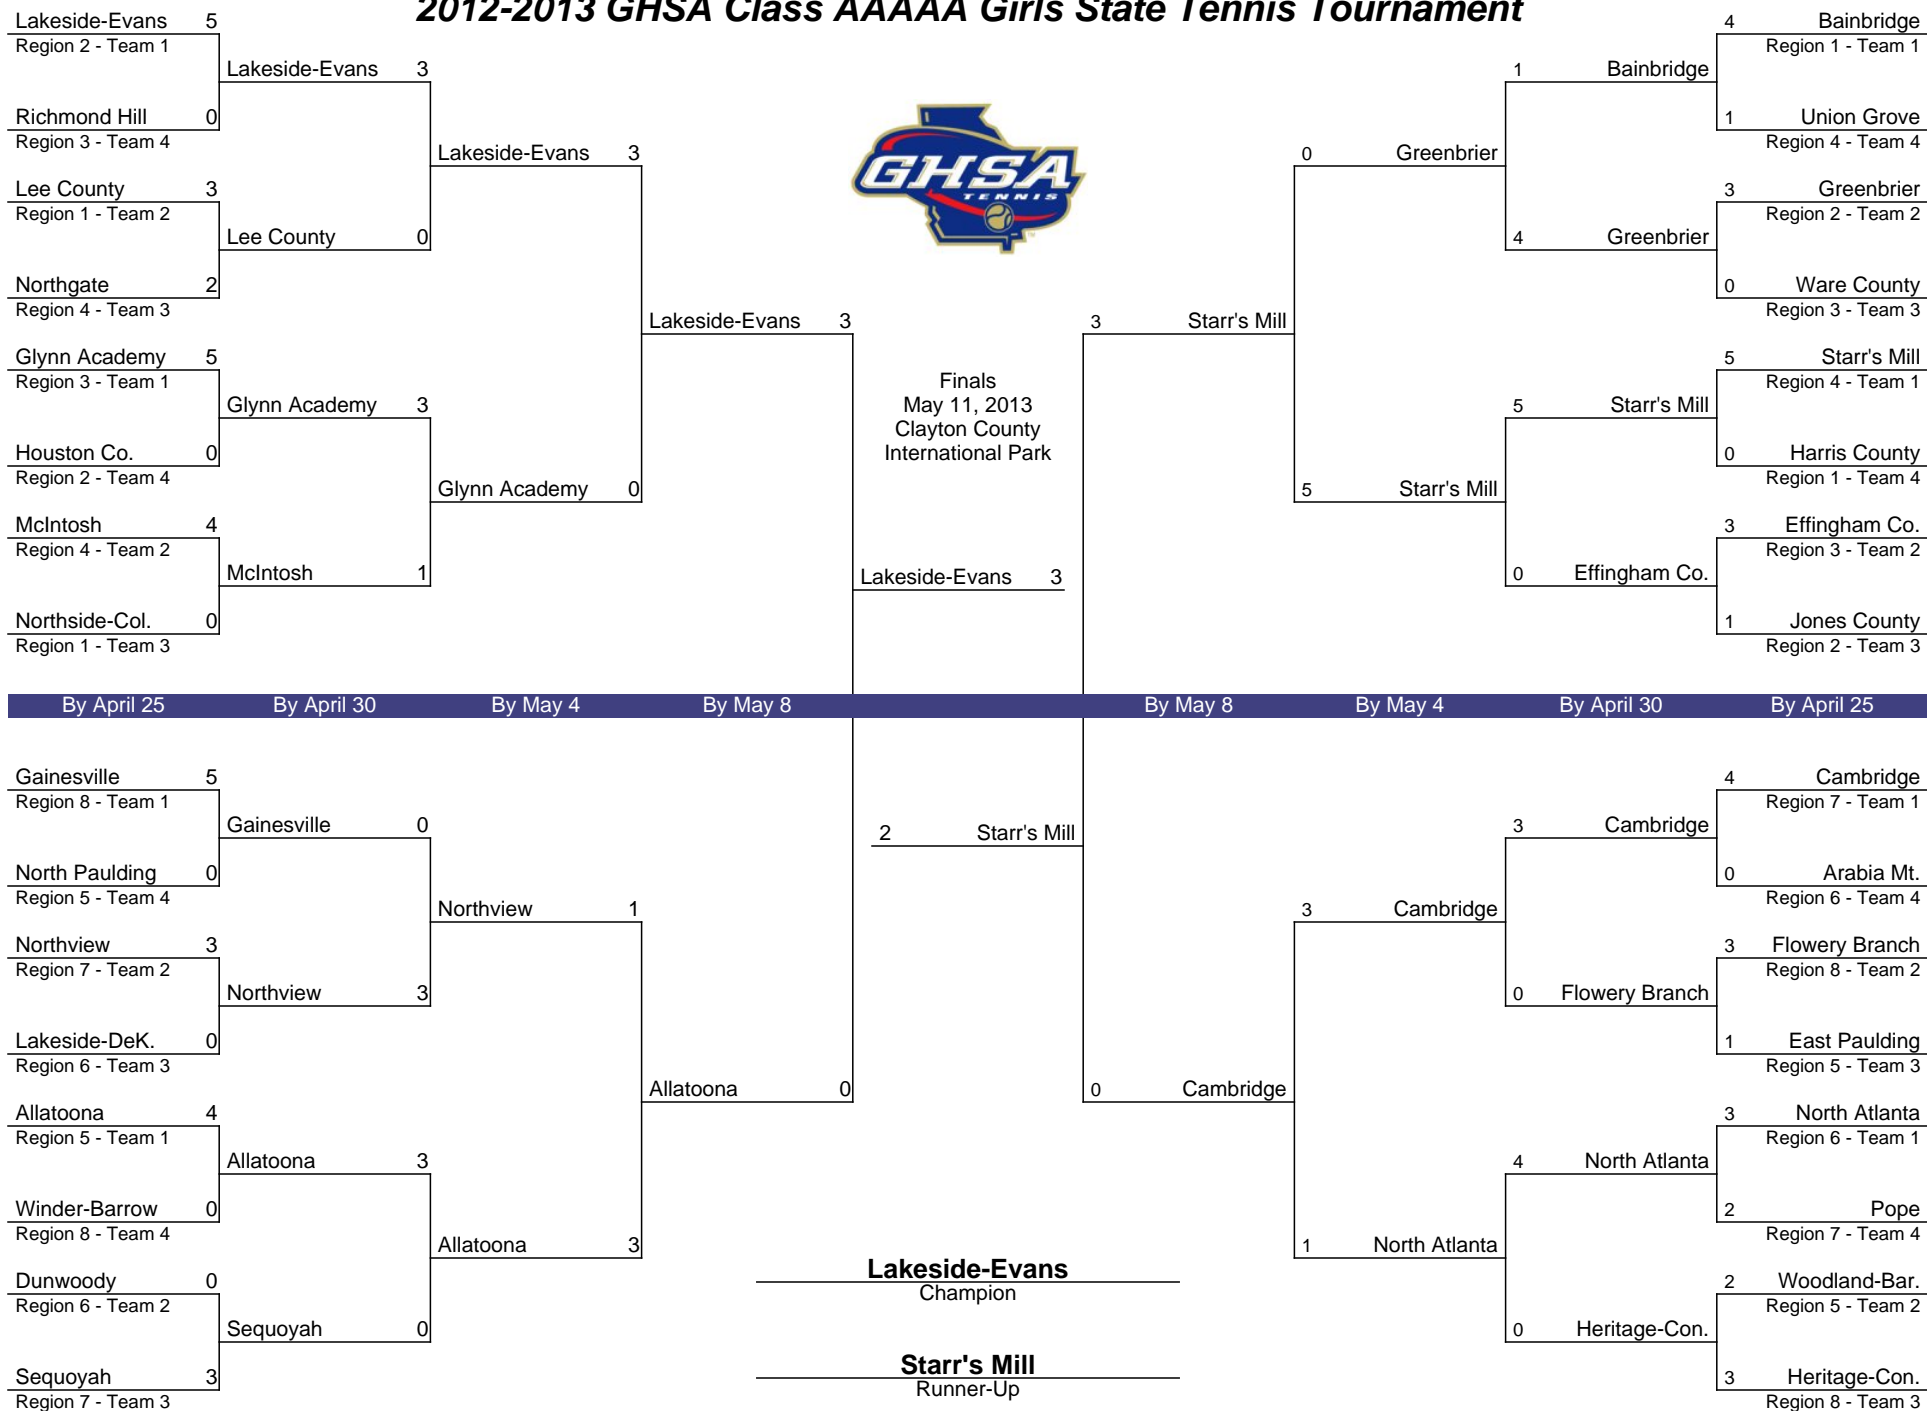

2012-2013 GHSA Class AAAAA Girls State Tennis Tournament

In the First Round through the Semifinal Round, the higher-seeded team will host. if both teams are the same seed, a coin flip will determine the host school. In case of a rain-out at the State Site in the Finals, the higher-seeded team will be the host school. (A coin flip will determine the host school if both teams are the same seed.)