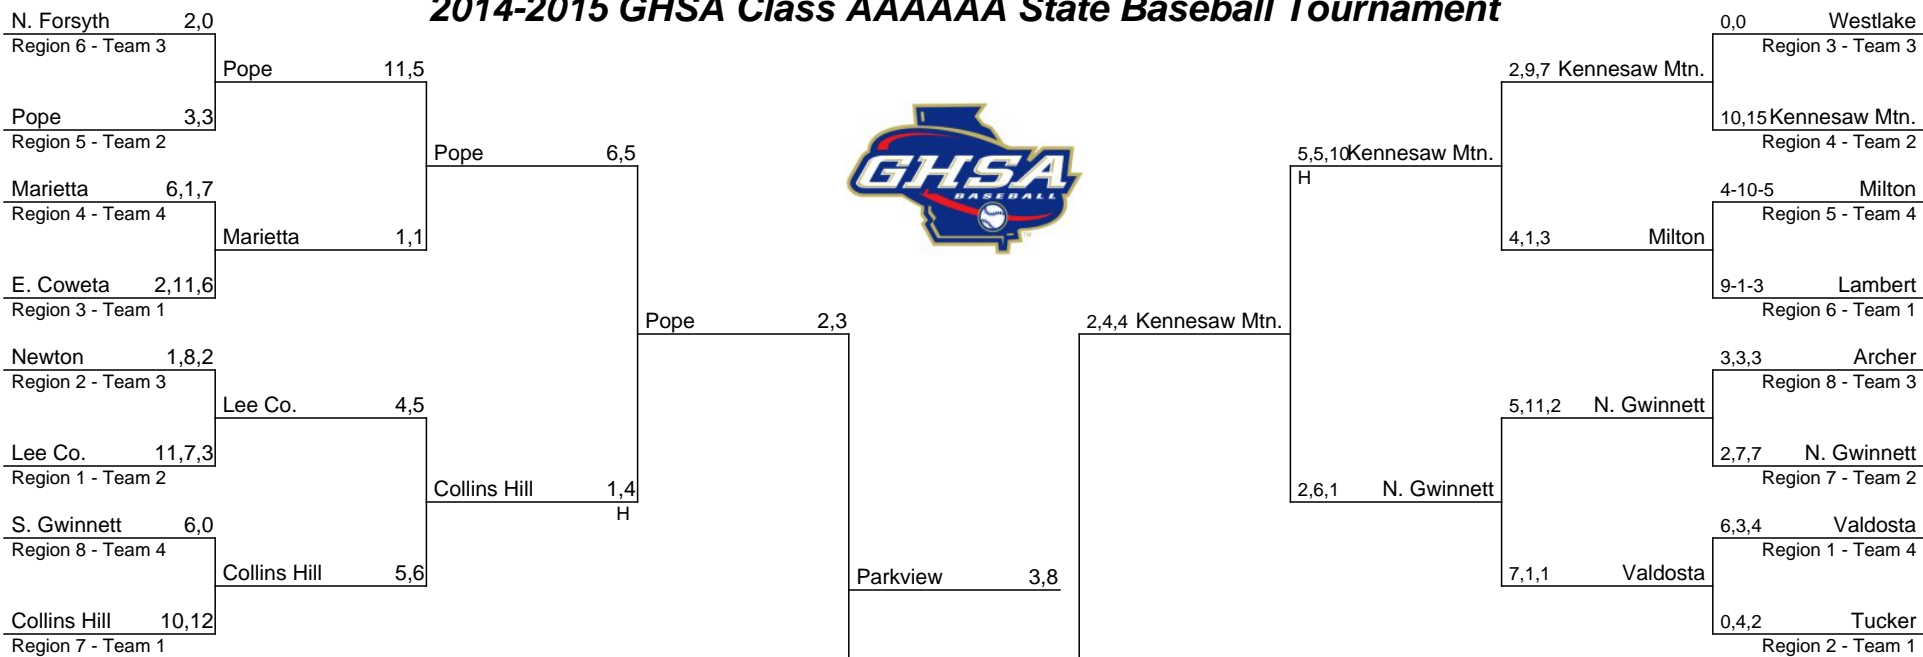

2014-2015 GHSA Class AAAAAA State Baseball Tournament

DH: 5/1 If: 5/2 DH 5/6 If: 5/7 DH: 5/12 If: 5/13 DH: 5/18 If: 5/19 DH: 5/23 If: 5/25 DH: 5/18 If: 5/19 DH: 5/12 If: 5/13 DH 5/6 If: 5/7 DH: 5/1 If: 5/2

Parkview
Champion

Walton
Runner-Up

In ALL rounds, the higher seeded team will host. If both teams are the same seed, the (H) printed in the bracket will indicate the host school. Exceptions to the scheduled dates may be made with the approval of the Executive Director.