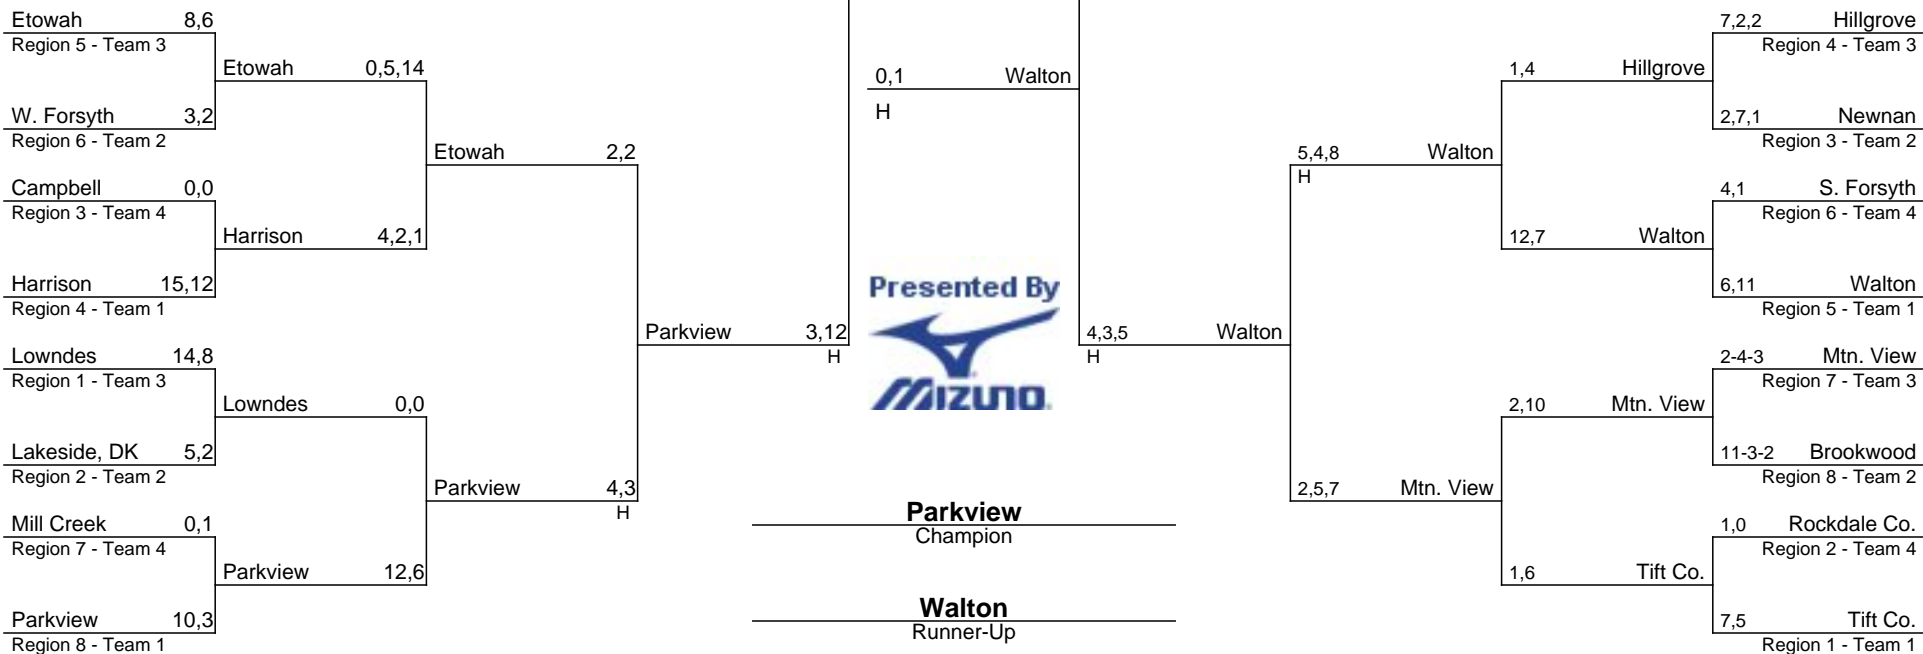

2014-2015 GHSA Class AAAAAA State Baseball Tournament

DH: 5/1 If: 5/2 DH 5/6 If: 5/7 DH: 5/12 If: 5/13 DH: 5/18 If: 5/19 DH: 5/23 If: 5/25 DH: 5/18 If: 5/19 DH: 5/12 If: 5/13 DH 5/6 If: 5/7 DH: 5/1 If: 5/2

Parkview
Champion

Walton
Runner-Up

In ALL rounds, the higher seeded team will host. If both teams are the same seed, the (H) printed in the bracket will indicate the host school. Exceptions to the scheduled dates may be made with the approval of the Executive Director.