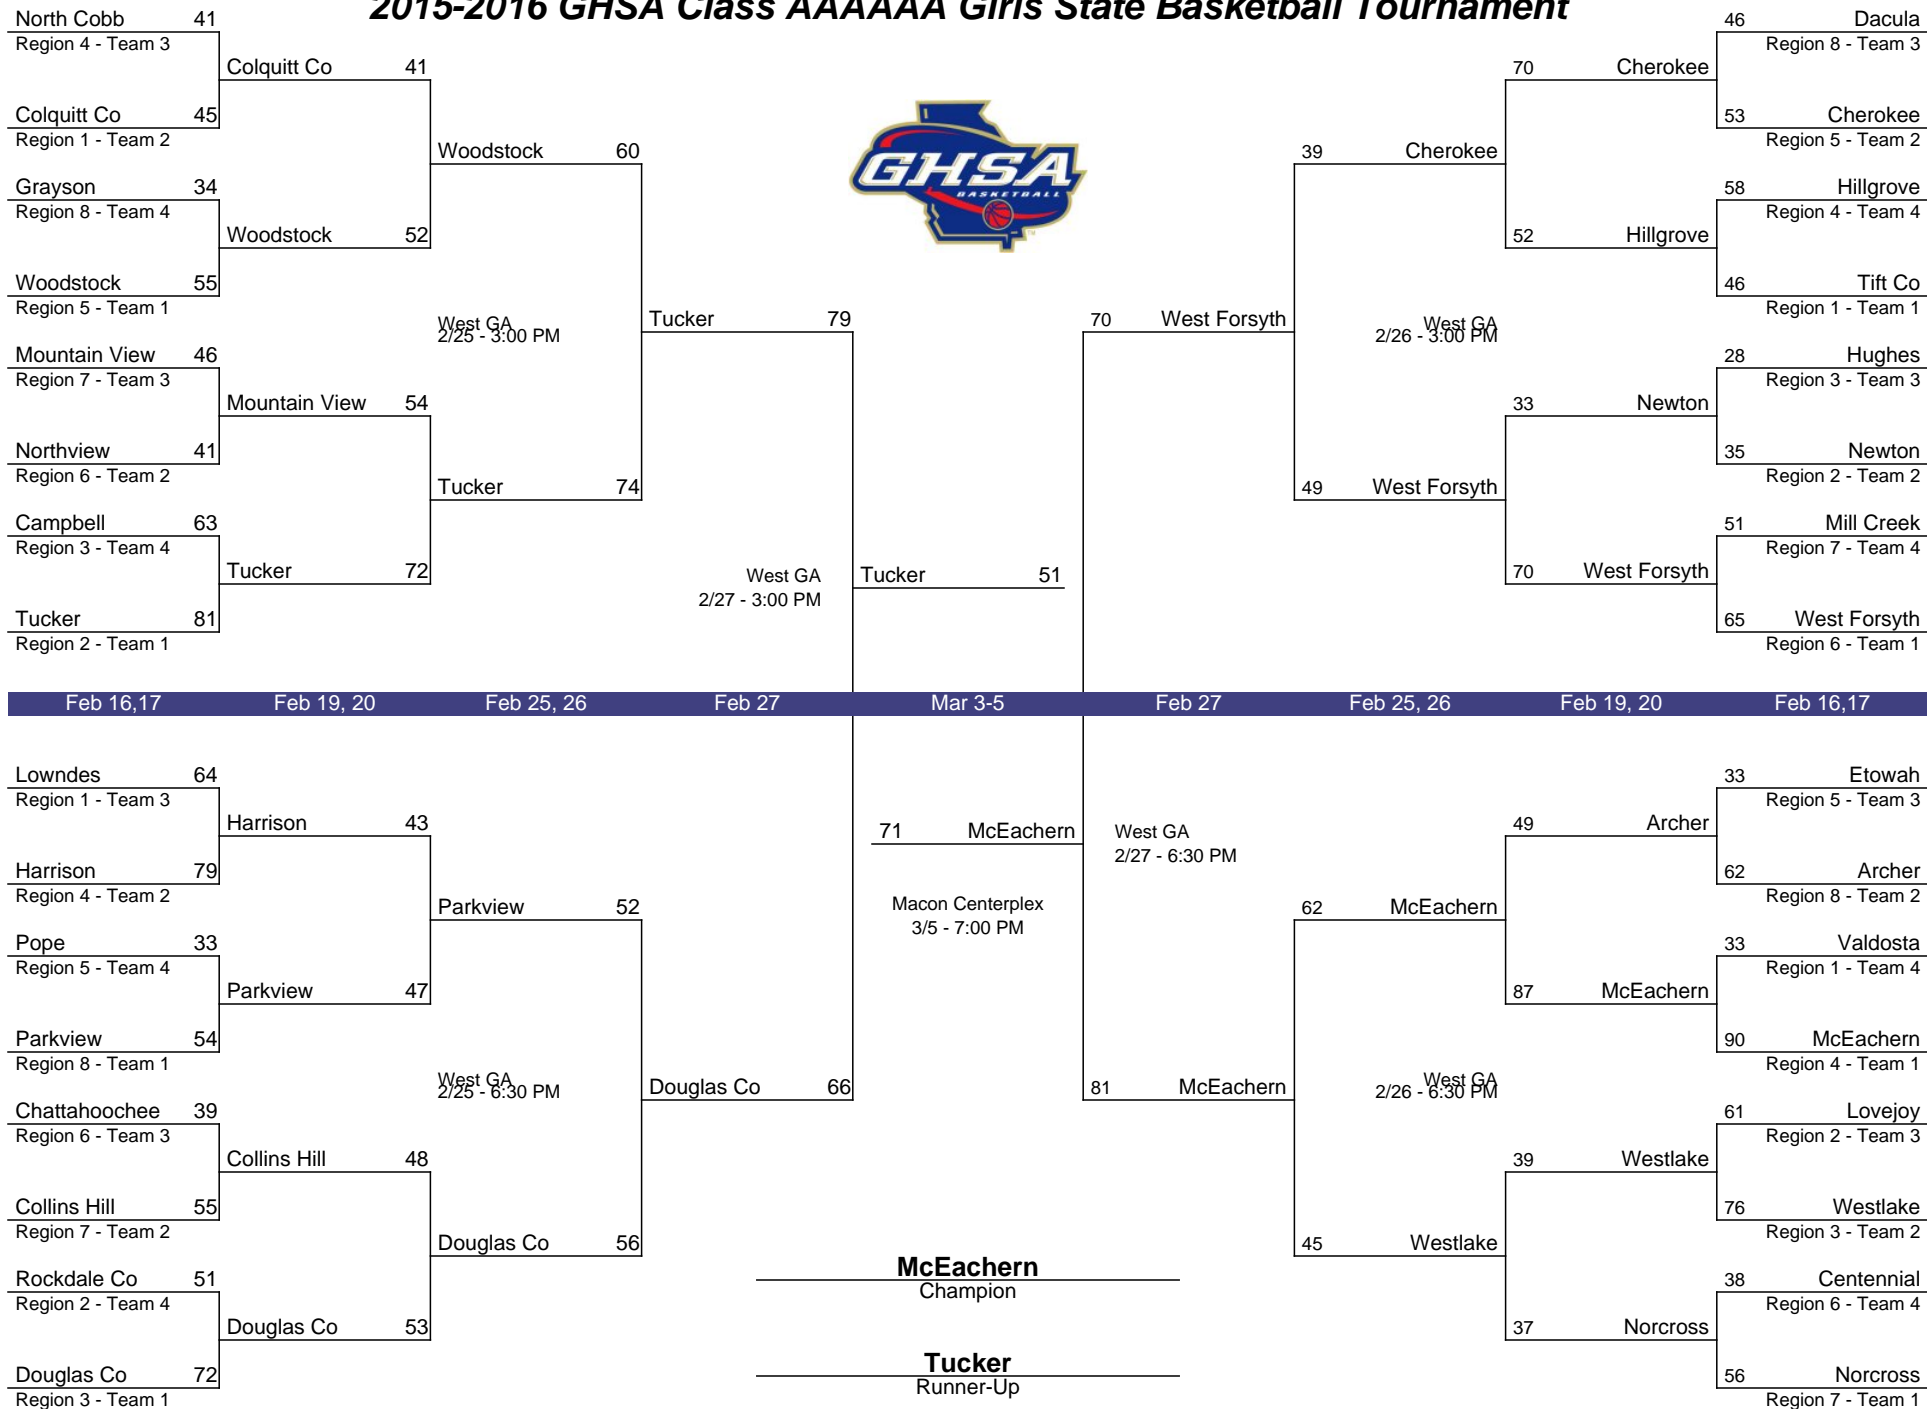

# 2015-2016 GHSA Class AAAAAA Girls State Basketball Tournament

FIRST & SECOND ROUND INFORMATION: Higher-seeded team will host. If both teams are the same seed, a coin flip will determine the host school. Girls play on first playing date and Boys play on second playing date unless a doubleheader is scheduled. Minimum seating capacity: AAAAAA - 1,200; AAAAA - 1,200; AAAA - 1,000; AAA - 700; AA - 700, A - 500 (with bleachers on both sides).

FINALS: The (H) printed in the bracket indicates the designated host school