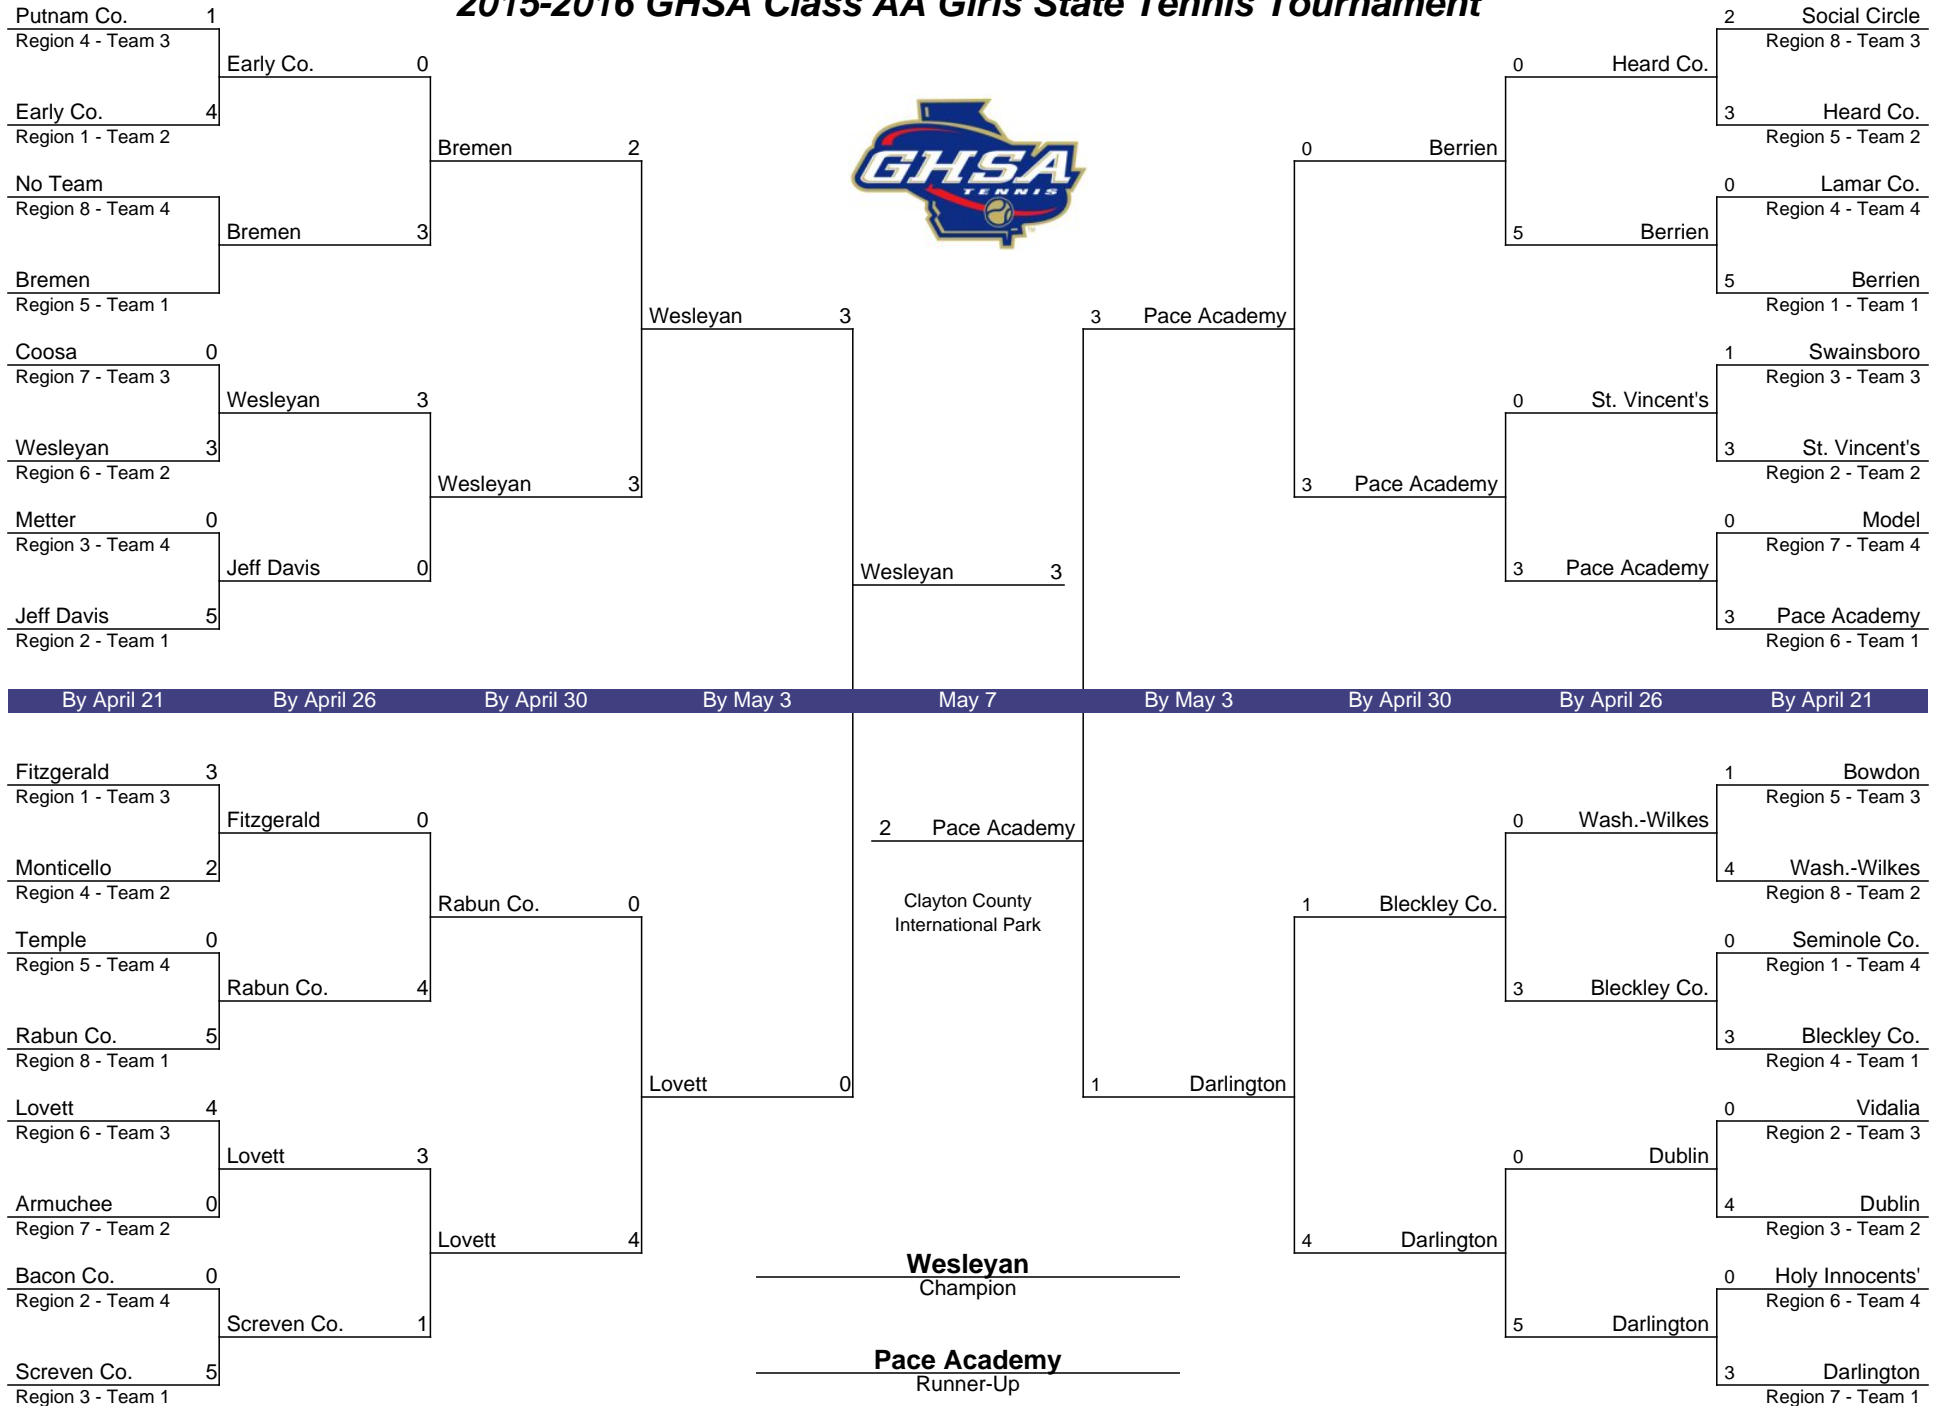

2015-2016 GHSA Class AA Girls State Tennis Tournament

In the First Round through the Semifinal Round, the higher seeded team will host. If both teams are the same seed, a coin flip will determine the host school. In case of a rain-out at the State Site in the Finals, the higher-seeded team will be the host school. (A coin flip will determine the host school if both teams are the same seed.)