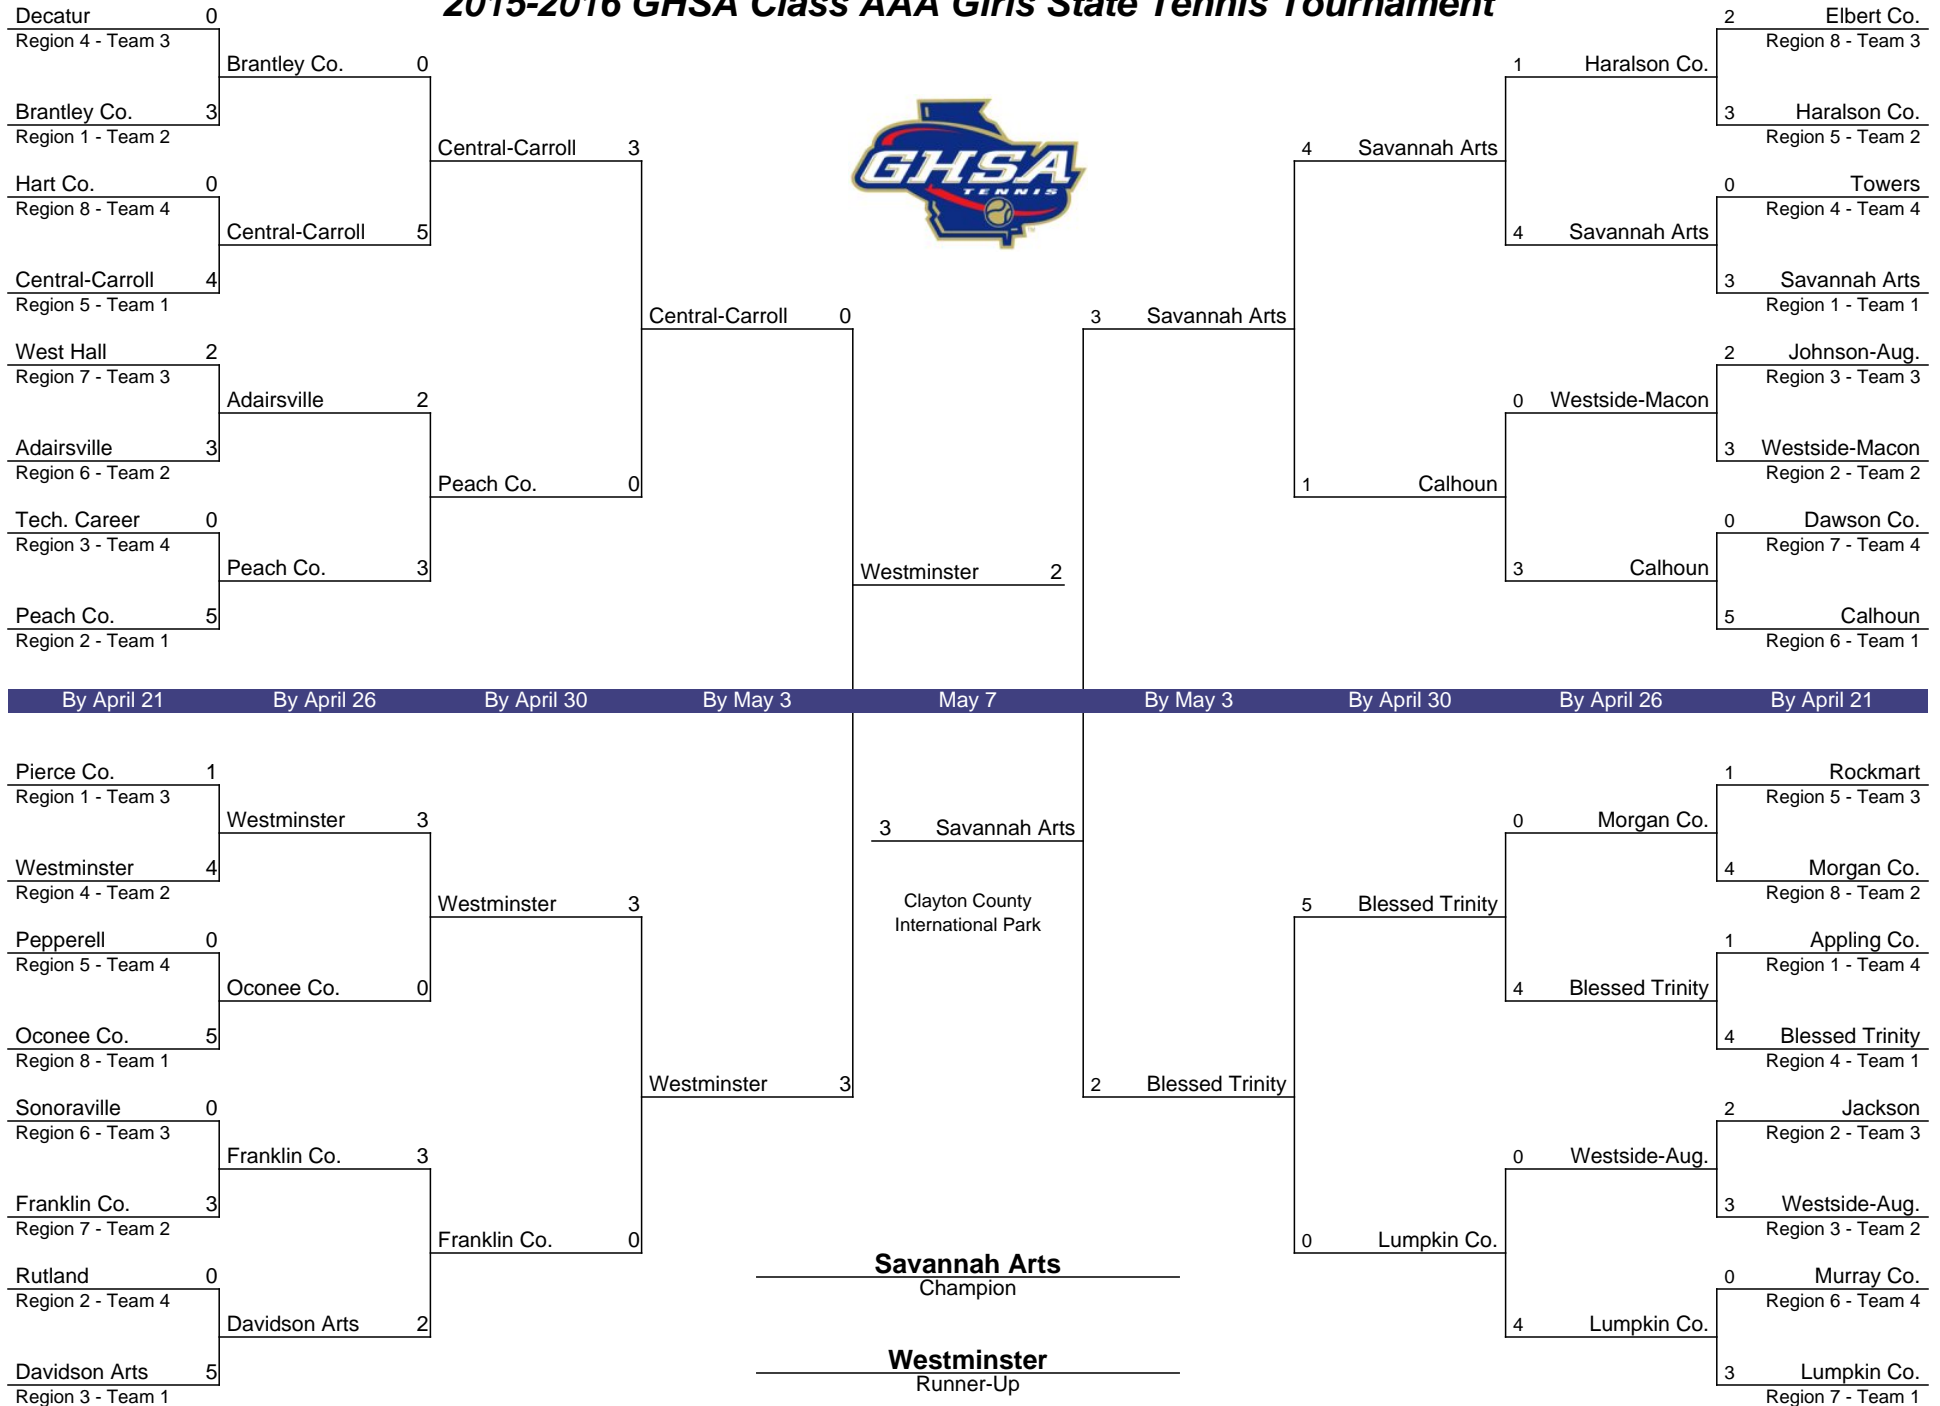

# 2015-2016 GHSA Class AAA Girls State Tennis Tournament

In the First Round through the Semifinal Round, the higher seeded team will host. If both teams are the same seed, a coin flip will determine the host school. In case of a rain-out at the State Site in the Finals, the higher-seeded team will be the host school. (A coin flip will determine the host school if both teams are the same seed.)