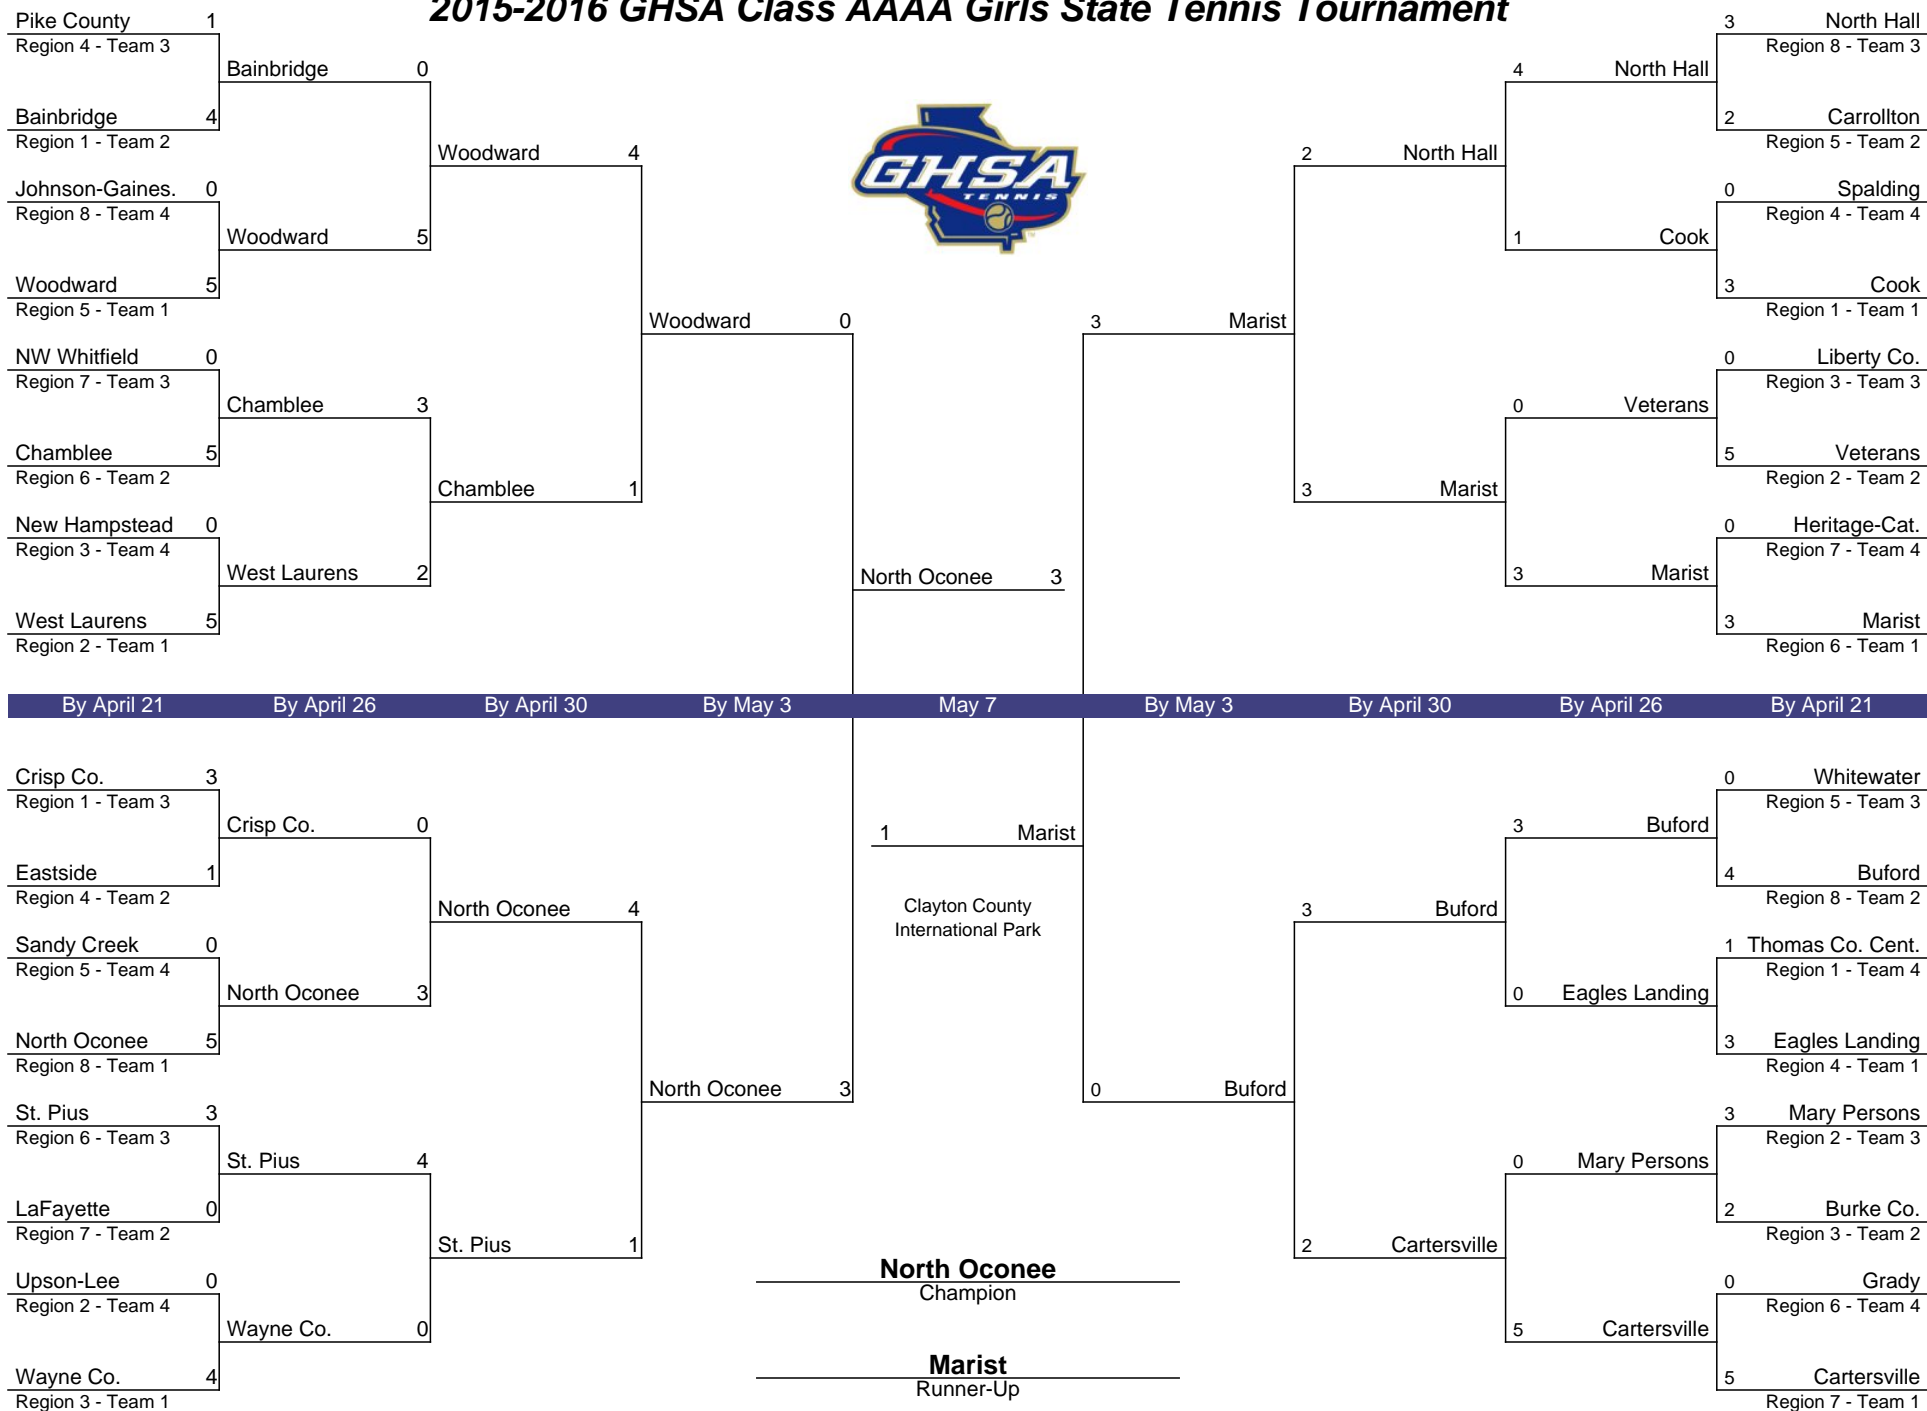

2015-2016 GHSA Class AAAA Girls State Tennis Tournament

In the First Round through the Semifinal Round, the higher seeded team will host. If both teams are the same seed, a coin flip will determine the host school. In case of a rain-out at the State Site in the Finals, the higher-seeded team will be the host school. (A coin flip will determine the host school if both teams are the same seed.)