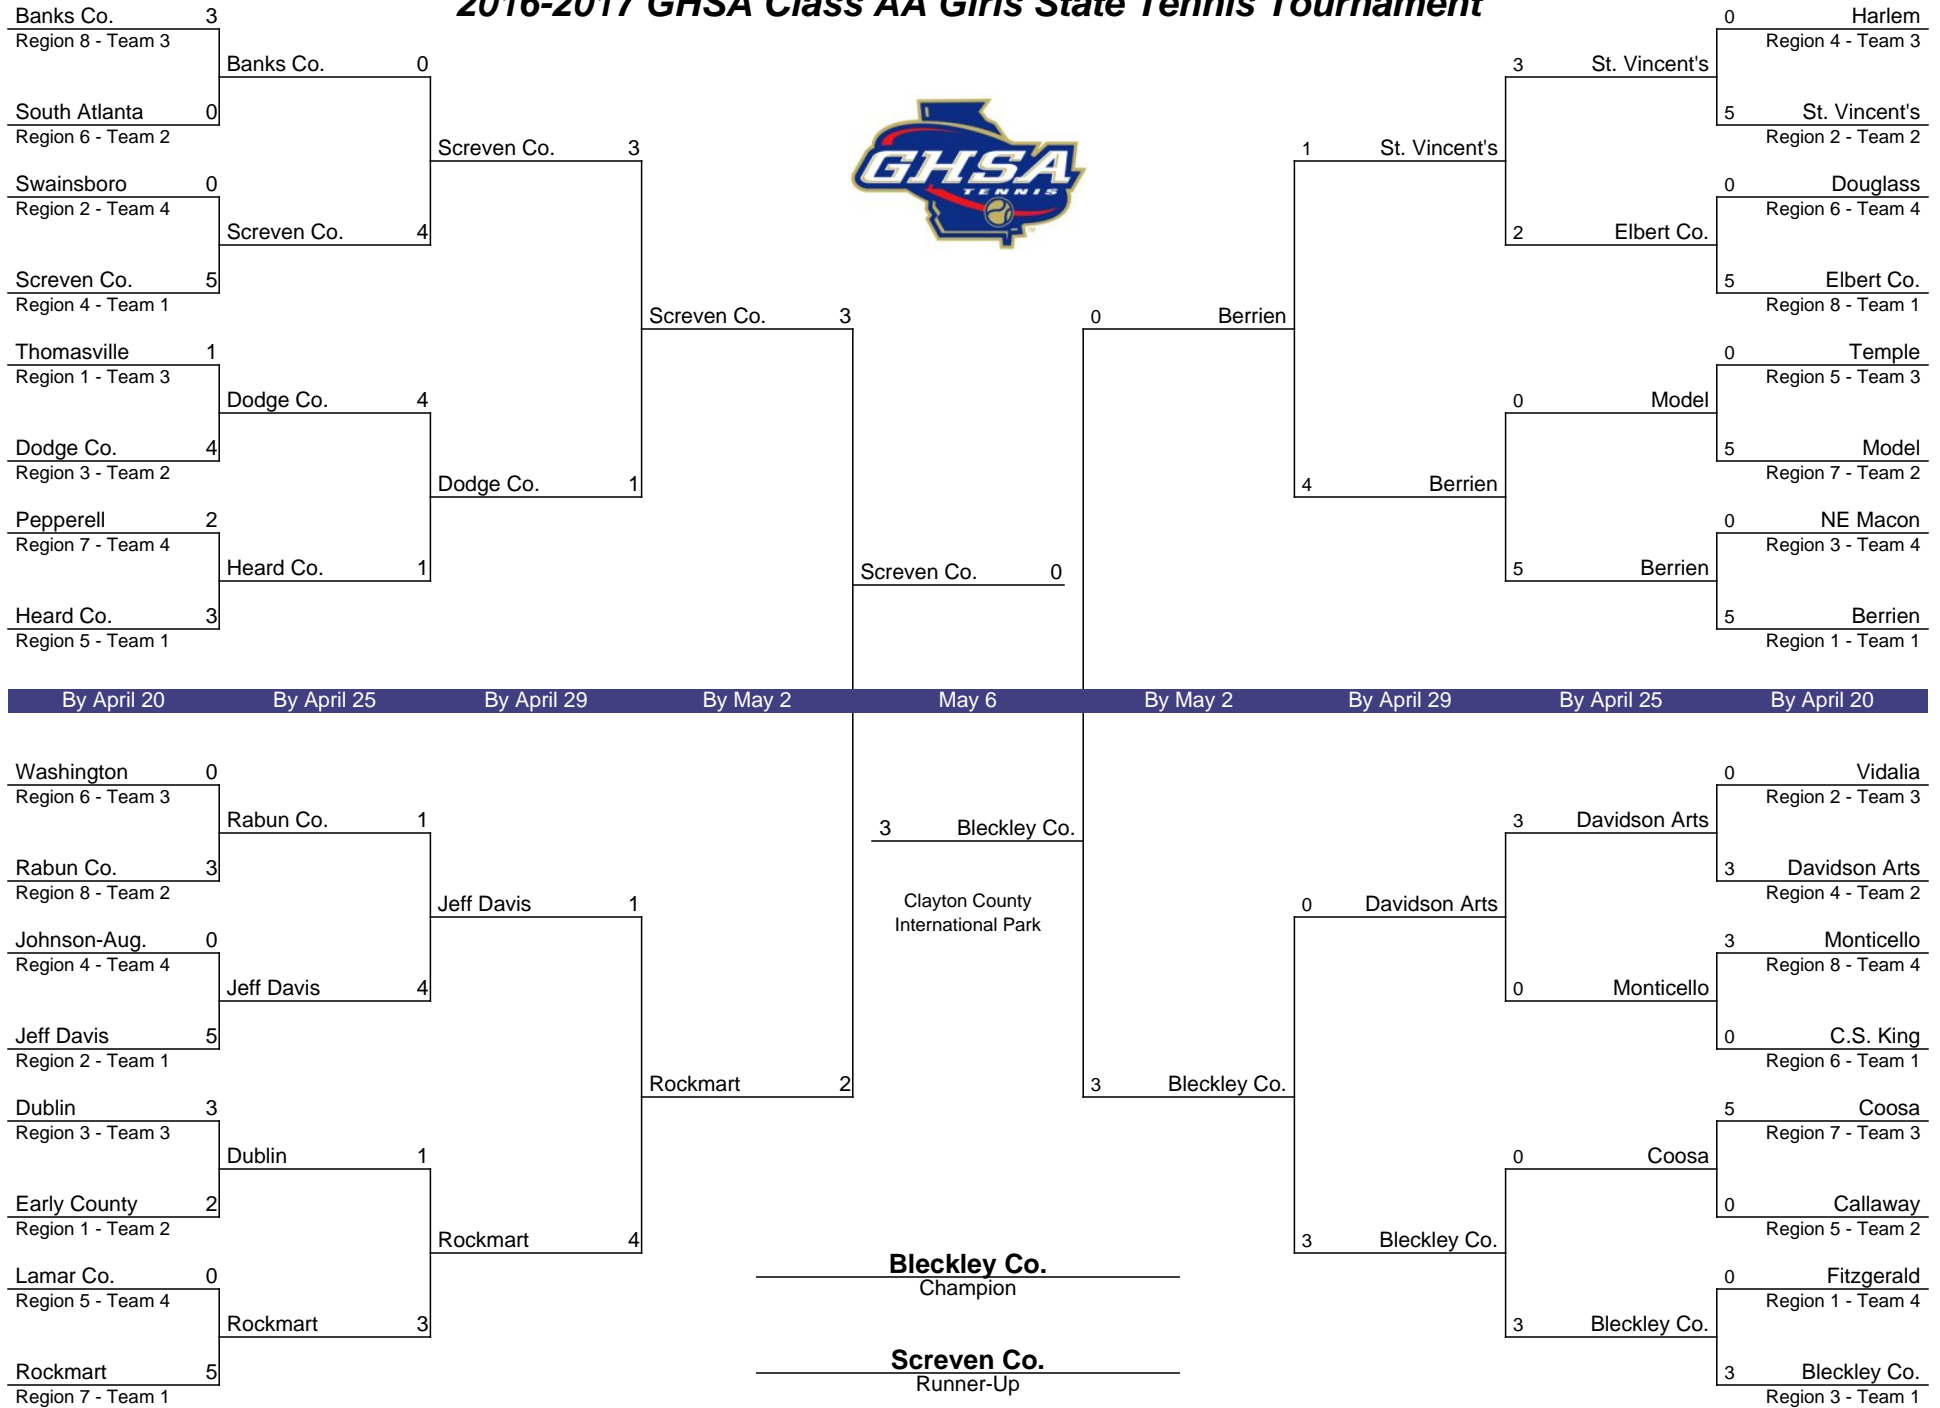

# 2016-2017 GHSA Class AA Girls State Tennis Tournament

In the First Round through the Semifinal Round, the higher seeded team will host. If both teams are the same seed, a coin flip will determine the host school. In case of a rain-out at the State Site in the Finals, the higher-seeded team will be the host school. (A coin flip will determine the host school if both teams are the same seed.)