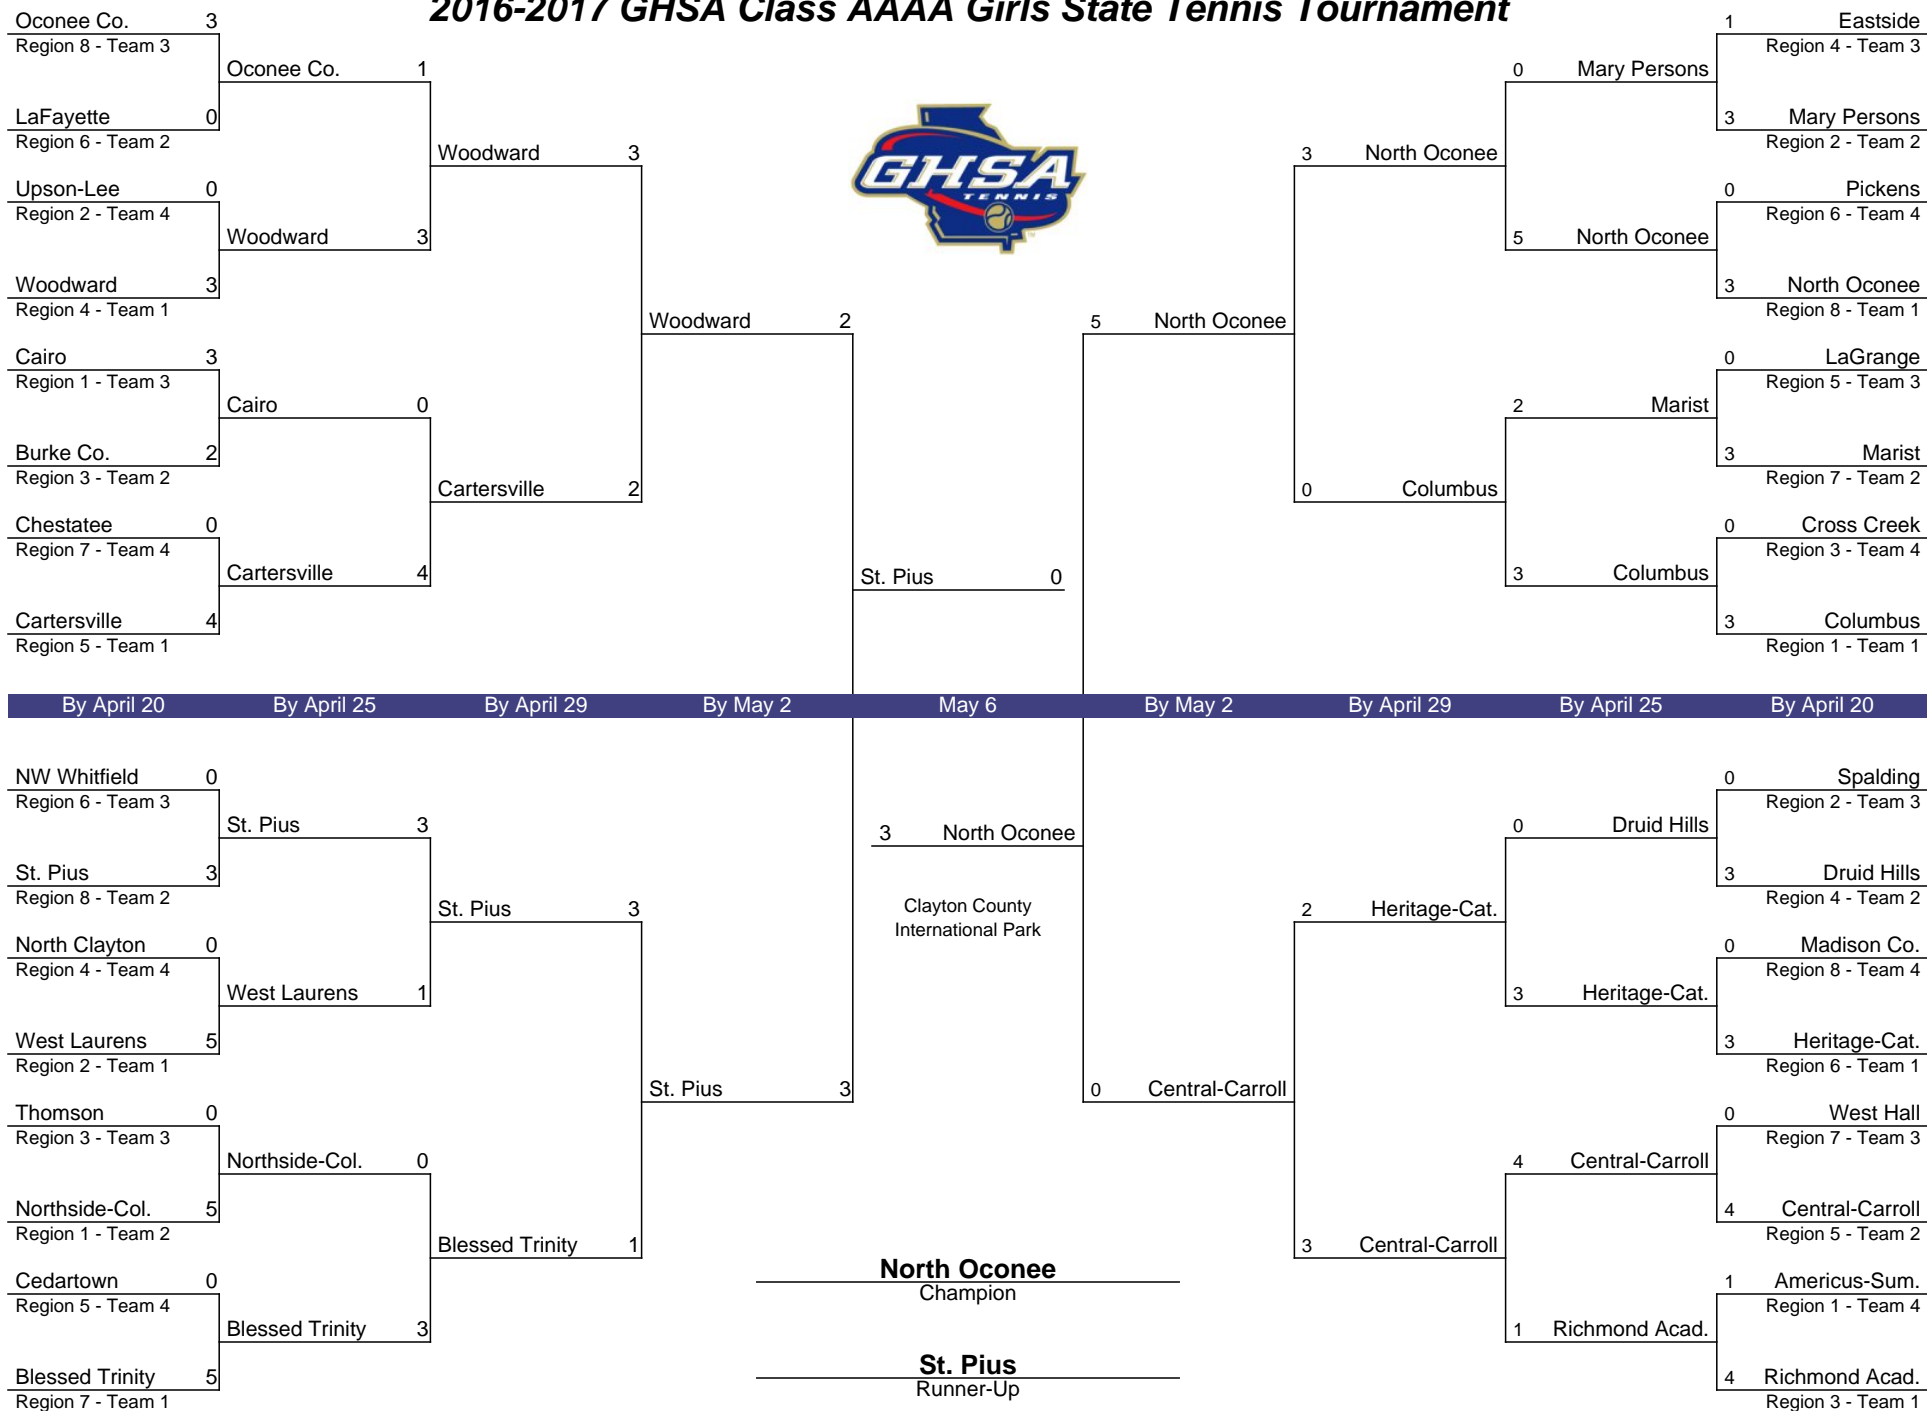

2016-2017 GHSA Class AAAA Girls State Tennis Tournament

In the First Round through the Semifinal Round, the higher seeded team will host. If both teams are the same seed, a coin flip will determine the host school. In case of a rain-out at the State Site in the Finals, the higher-seeded team will be the host school. (A coin flip will determine the host school if both teams are the same seed.)