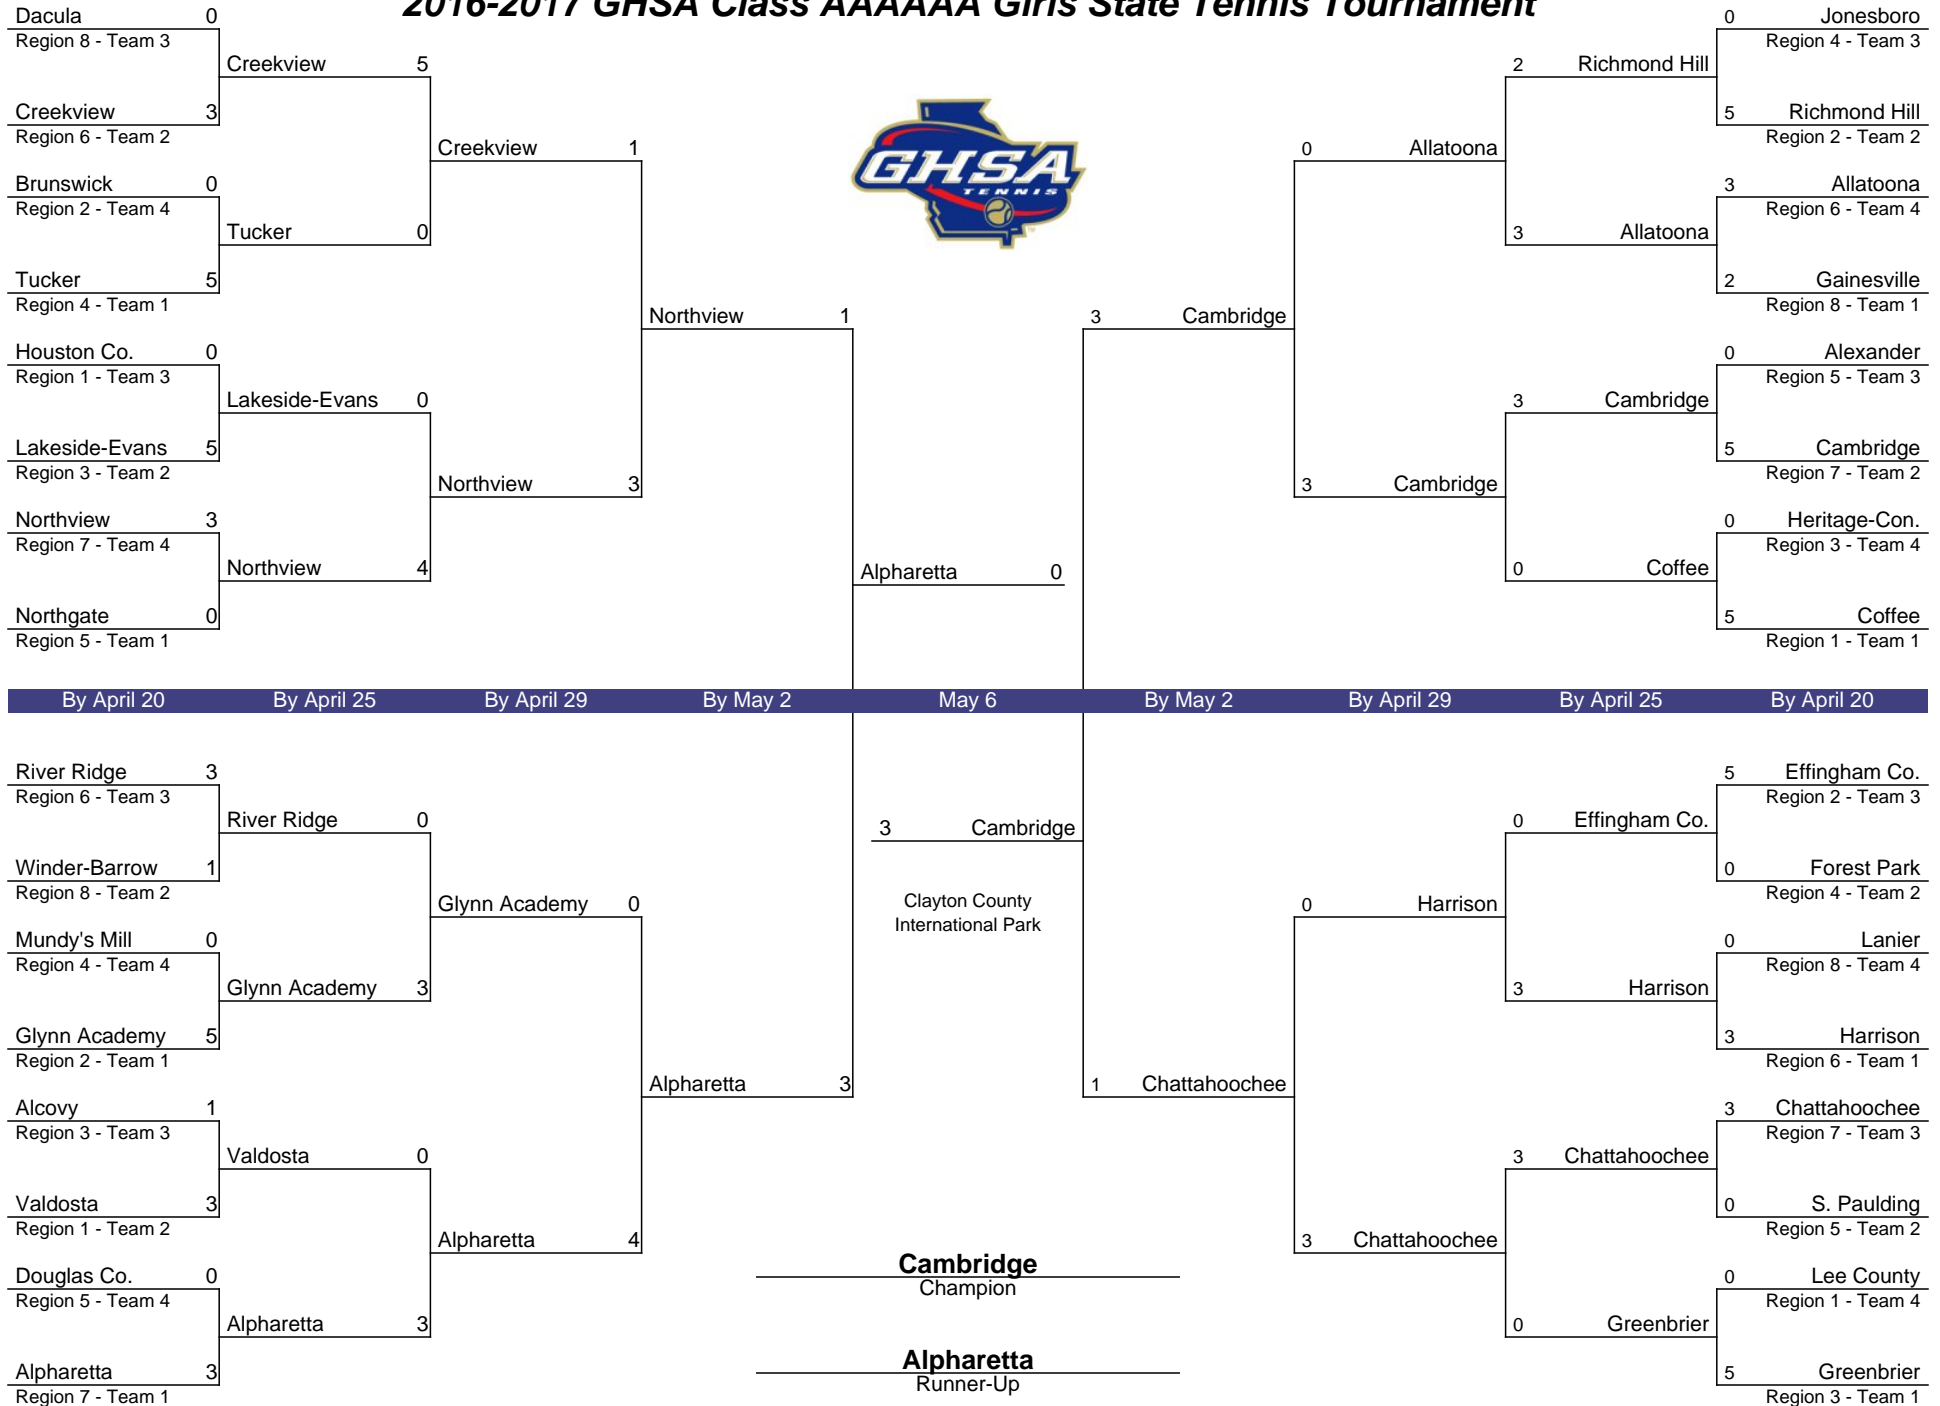

2016-2017 GHSA Class AAAAAA Girls State Tennis Tournament

In the First Round through the Semifinal Round, the higher seeded team will host. If both teams are the same seed, a coin flip will determine the host school. In case of a rain-out at the State Site in the Finals, the higher-seeded team will be the host school. (A coin flip will determine the host school if both teams are the same seed.)