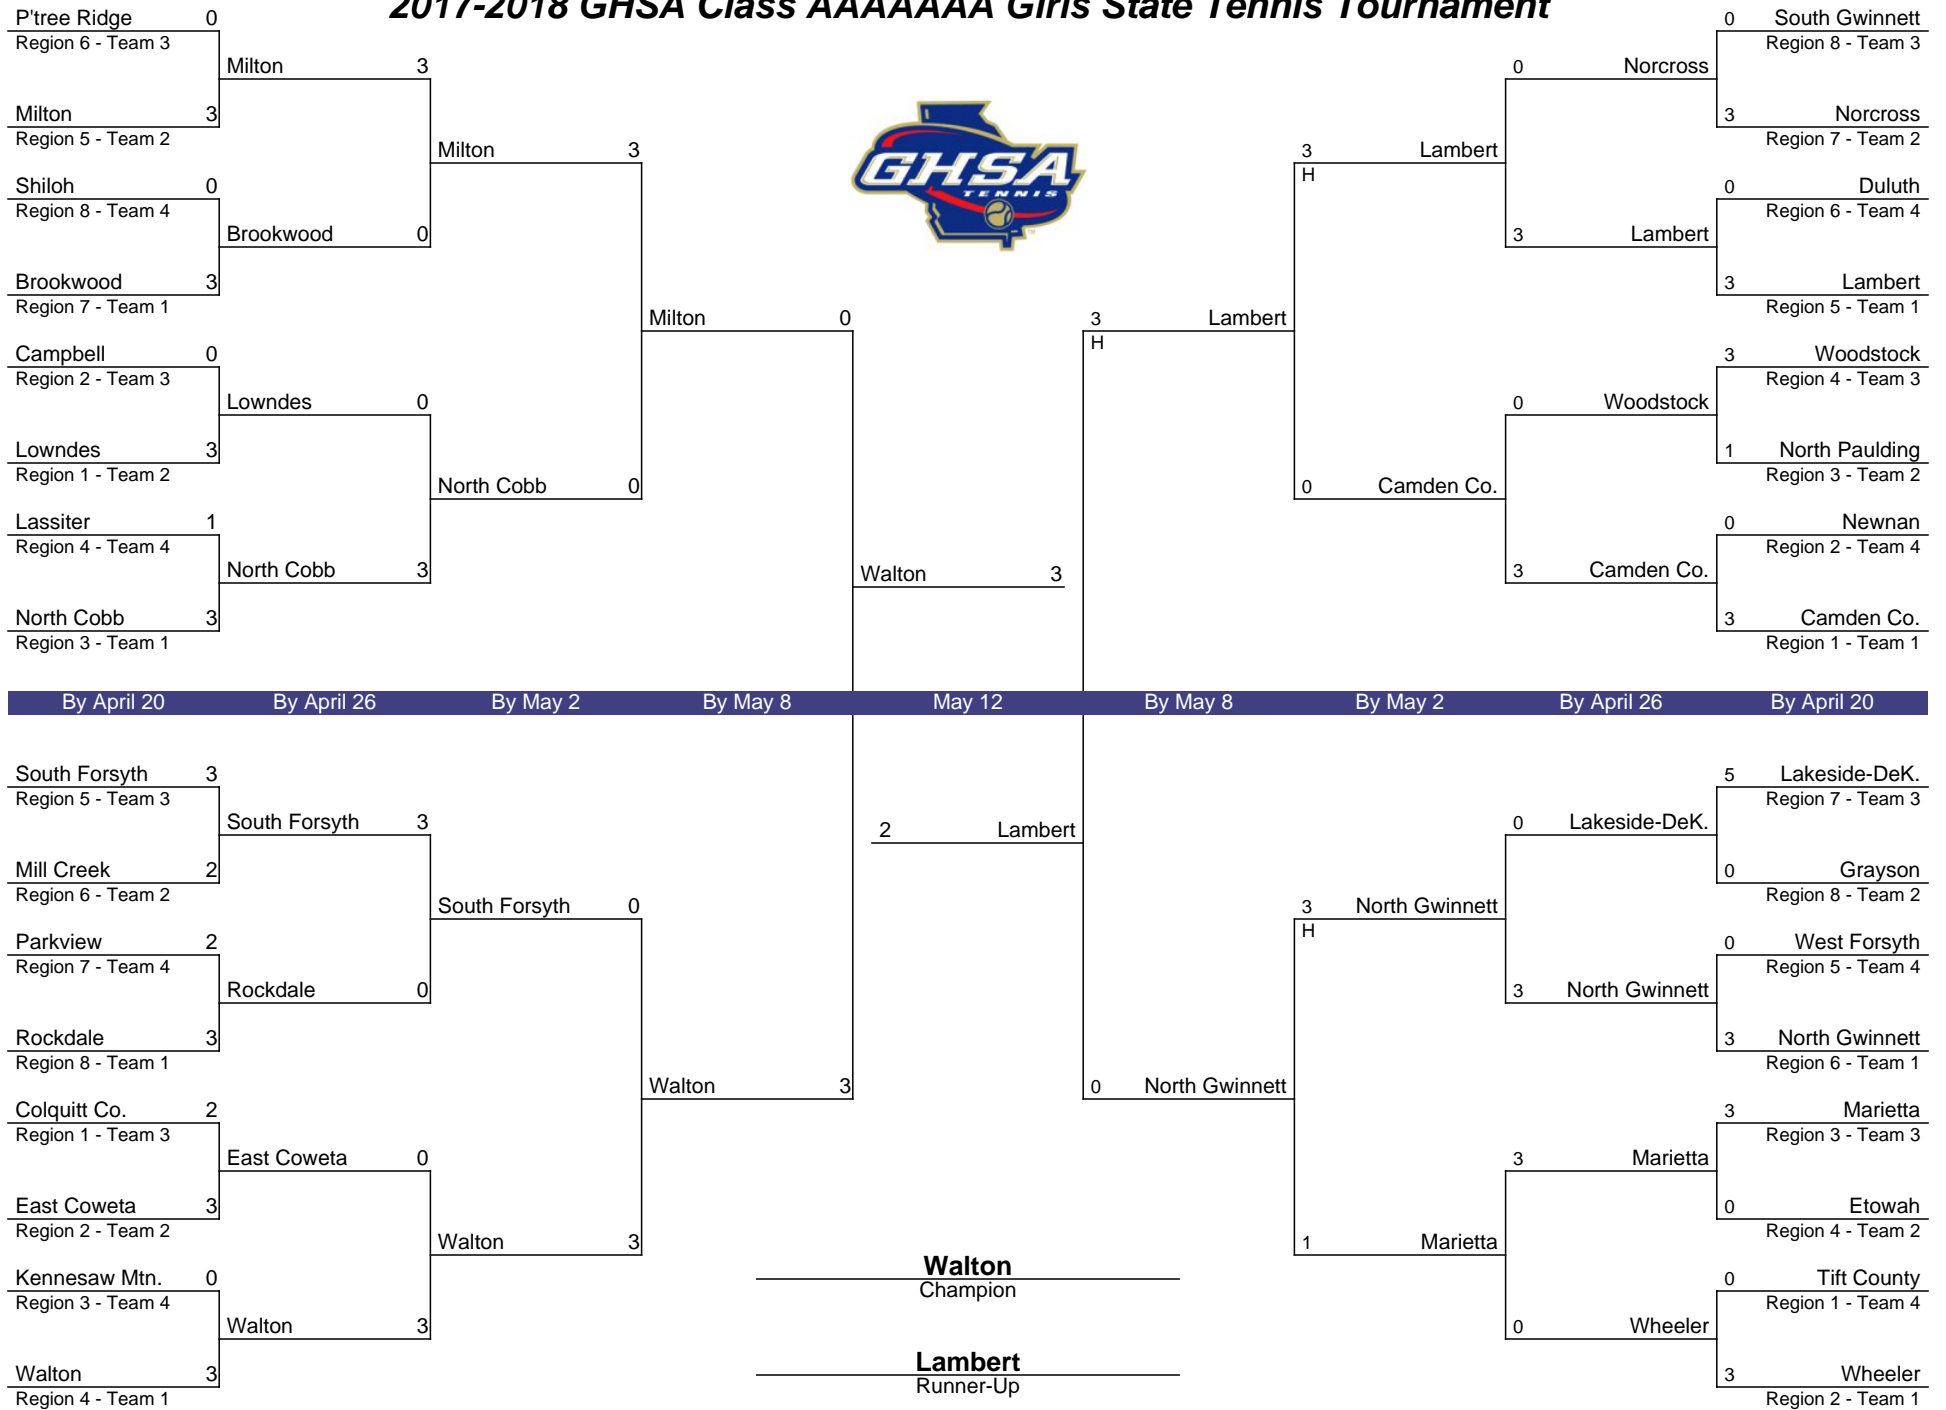

2017-2018 GHSA Class AAAAAA Girls State Tennis Tournament

In the First Round through the Semifinal Round, the higher-seeded team will host. If both teams are the same seed, a GHSA coin flip will determine the host school. In case of a rain-out at the State Site in the Finals, the higher-seeded team will be the host school. (A coin flip will determine the host school if both teams are the same seed.)