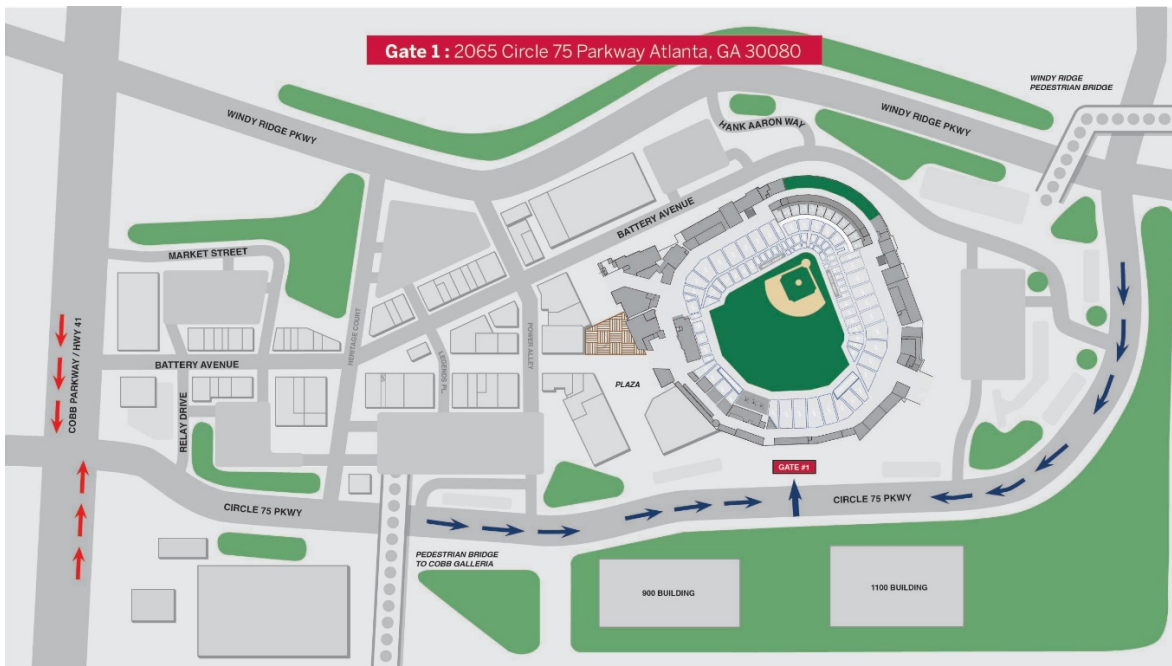

## Bag Policy

- Bags are not allowed to enter Truist Park for the 2021 season to reduce touchpoints and congestion upon arrival. Exceptions may be made for:
  - Medical bags
  - Diaper bags for guests accompanied by infant(s)
  - Small, single compartment clutches no larger than 5 x 9 inches.
- No Bag check will be available for this event.

## Team Bus Drop Off Directions

- Teams will be dropped off inside of Truist Park for the championship games.
- Team buses will come down Circle 75 Parkway and turn into Gate 1 / loading dock at Truist Park. Gate 1 is located near the Omni Hotel.
- All teams will unload at the Media Broadcast Compound inside of Truist Park and will be escorted to the field.
- All buses will remain parked at the Media Broadcast Compound until the end of the game(s).
- Enter 2065 Circle 75 Parkway, Atlanta, GA 30080 as the GPS destination to reach Gate 1.

## High School Baseball Game at Truist Park - Parking

- Parking for the championship games is free in the Red, Purple, Green, and Yellow Decks for three hours, then there is a fee for the additional time spent in the deck.
- Parking for Media, Umpires, PA Announcers, and select VIP's will be located at Delta Deck. A validation will be provided by Braves Event Operations (Ron) for authorized personnel only.
- Team buses will remain parked inside of Truist Park at the Media Broadcast Compound through the end of game(s).
- Enter 655 Battery Ave, SE Atlanta, GA 30339 as the GPS destination to reach Delta Deck.