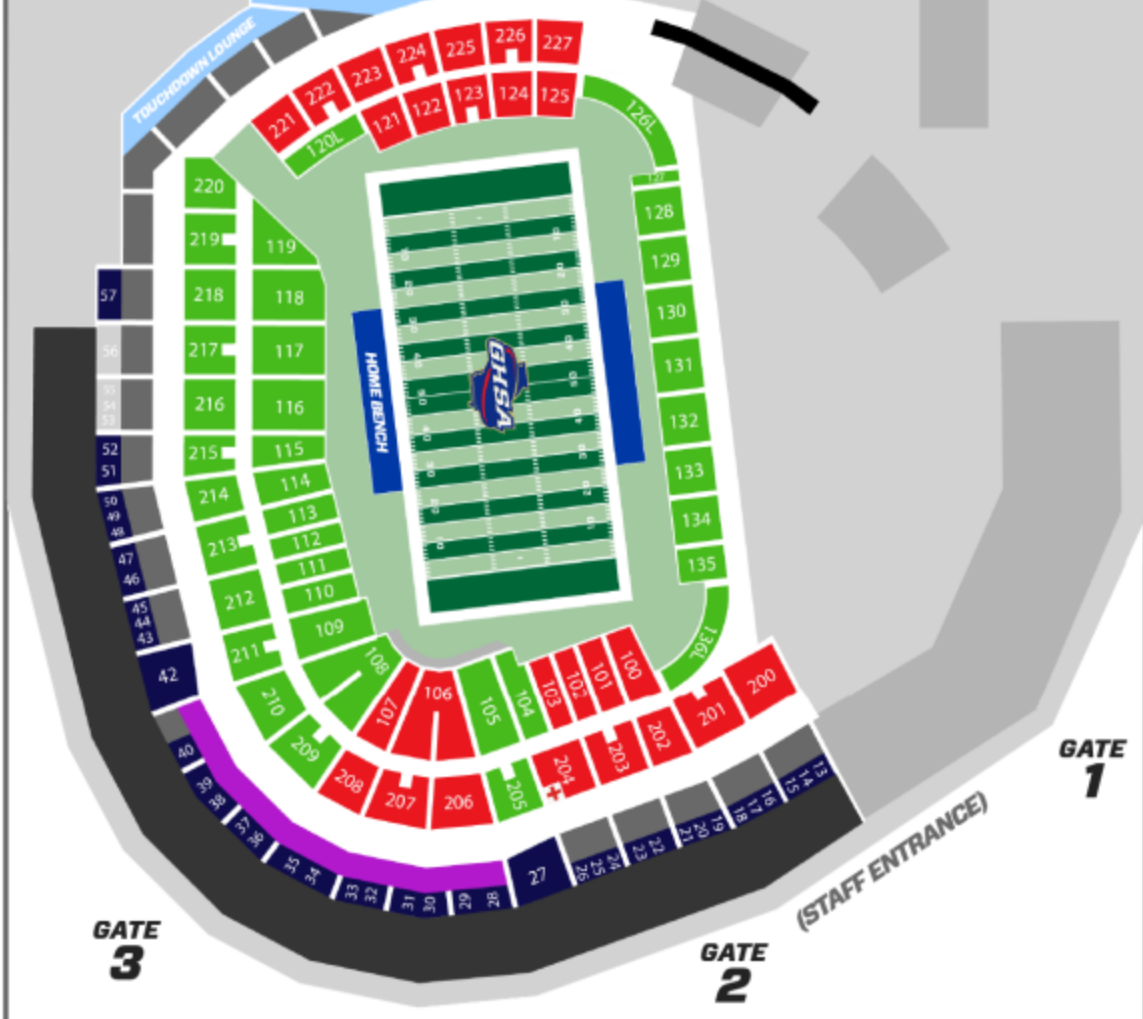

FULTON ST SW

ENTRANCE/EXIT
BLUE LOT
GAME 2 AND 5 PARKING

ENTRANCE/EXIT
GREEN LOT
BUS PARKING / STAGING

WALKING PATH TO STADIUM

565 HANK
565 HANK APARTMENTS

ASPEN HEIGHTS
ASPEN HEIGHTS APARTMENTS

GEORGIA AVE
VICTORY PLAZA

RALPH DAVID ABERNATHY BLVD

GATE 5 **GATE 6** **GATE 7** **GATE 8** **GATE 9**

BILL LUCAS DR SW

PURPLE LOT
STAFF AND PASS ONLY

FULTON ST SW

ENTRANCE/EXIT
SUMMERHILL
G LOT
EXIT ONLY
GAME 3 PARKING
UNDER CONSTRUCTION
(NOT AVAILABLE FOR PARKING)
GAME 1 PARKING
SUMMERHILL
A LOT
ENTRANCE/EXIT