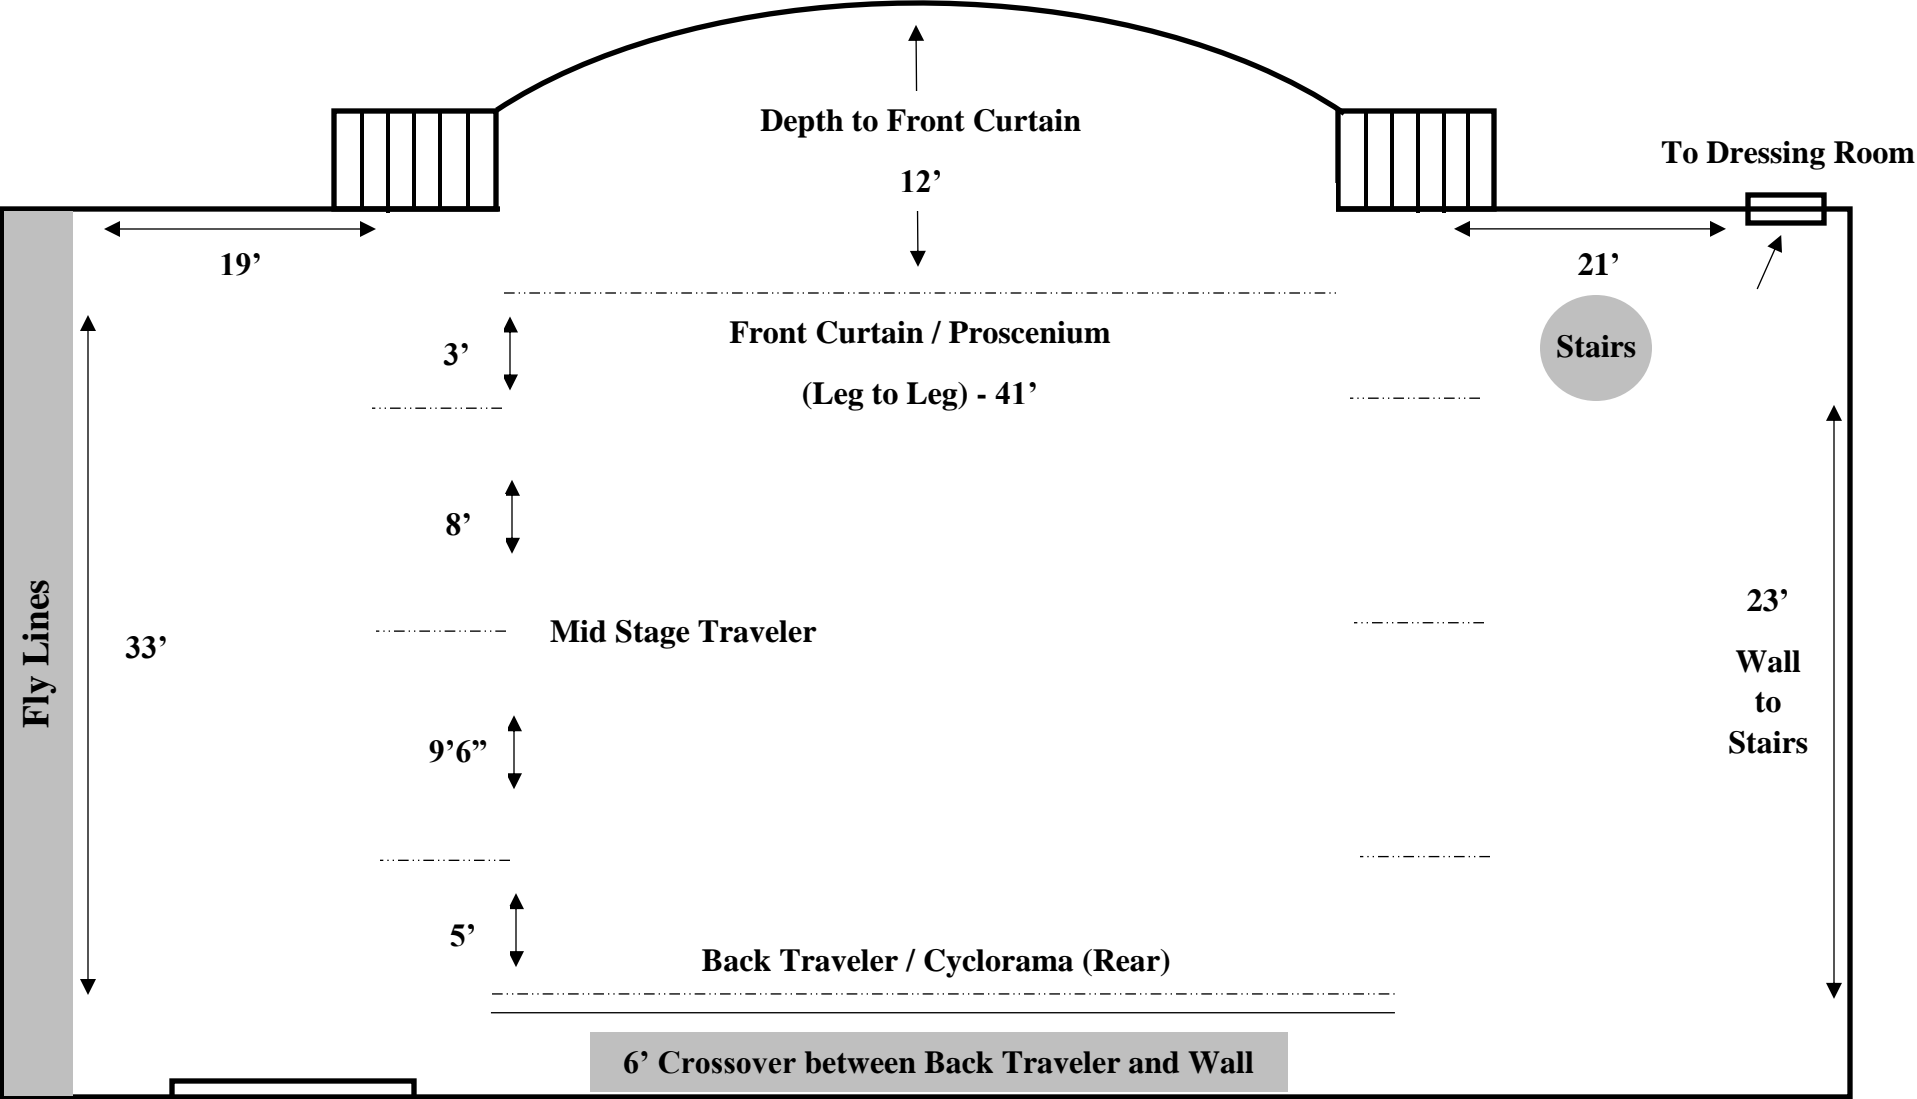

Washington County High School Theater

Bay Door to Shop (Ground Level)

10' High / 9'8" Wide